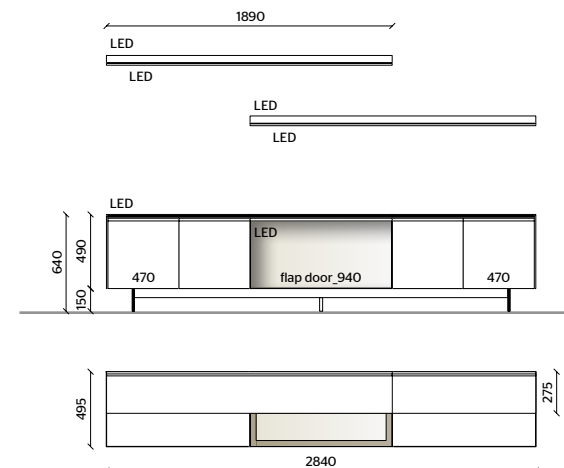

HANGING SHELVES

- **SHELVES**
  PEWTER COLOUR METAL
- **LED LIGHTING,
  RADIO CONTROL KIT**