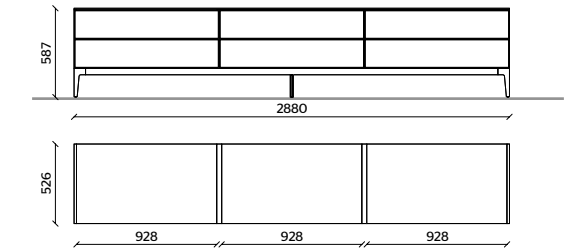

# 505 UP Sideboard

22

**STRUCTURE**  
ANTHRACITE MATT LACQUER

**TOP**  
ANTHRACITE ETCHED GLASS

**DRAWERS**  
ANTHRACITE MATT LACQUER  
WITH PEWTER COLOUR PROFILE

**METAL BASE**  
PEWTER COLOUR METAL

23

**STRUCTURE, DRAWERS**  
PLATINUM MATT LACQUER