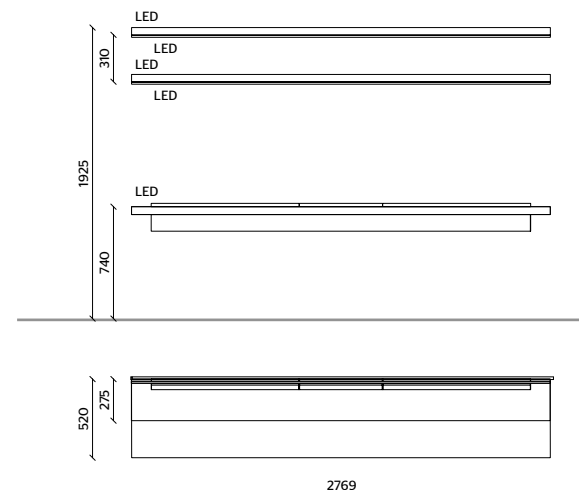

Pass-Word Evolution

23

SUPPORT SHELF
SUPPORT SHELF
DOVE GREY MATT LACQUER
RISE FOR WIRE HANDLING
COPPER METAL
LED LIGHTING,
RADIO CONTROL KIT

HANGING SHELVES
SHELF
COPPER METAL
LED LIGHTING,
RADIO CONTROL KIT

24

FLOOR STANDING STORAGE UNIT
STRUCTURE
SLATE BATIK
SIDE COVERINGS
ANTHRACITE MATT LACQUER
UPPER COVERING,
OPEN COMPARTMENT
GRAPHITE OAK
HINGED DOORS, FLAP DOORS
ANTHRACITE MATT LACQUER,
STOPSOL TRANSPARENT GLASS
WITH PEWTER COLOUR FRAME
LED LIGHTING,
RADIO CONTROL KIT

HANGING DISPLAY CABINETS
EXTRA CLEAR GLASS
WITH PEWTER COLOUR PROFILE
BASE, TOP, BACK
PEWTER COLOUR MATT LACQUER
LED LIGHTING,
RADIO CONTROL KIT