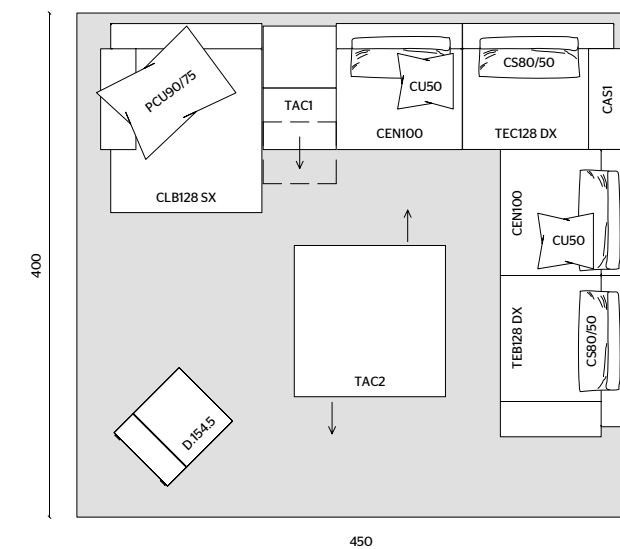

VIBRAZIONI

CARPET

TAVIO3 / CUSTOMISED CARPET
ICE COLOUR