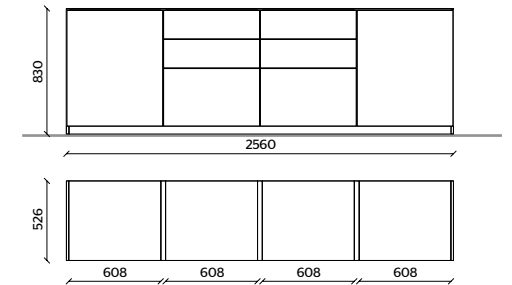

STRUCTURE, DOORS, DRAWERS
COPPER MATT LACQUER

TOP
EUCALYPTUS