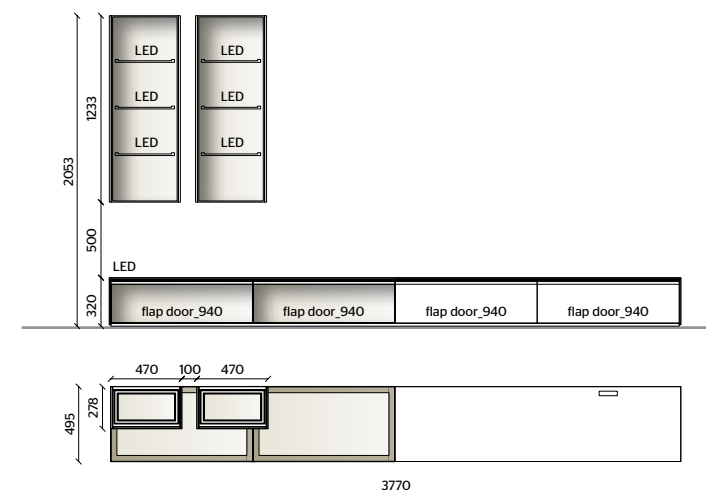

HANGING SHELVES

- **SHELVES**
  COPPER METAL
- **LED LIGHTING,**
  RADIO CONTROL KIT