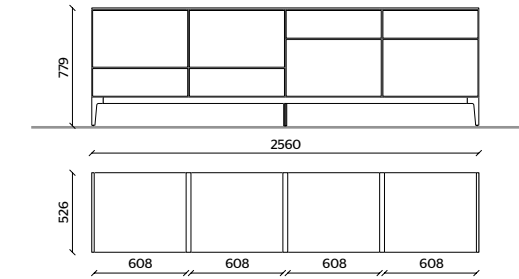

# 505 UP Sideboard

**STRUCTURE**  
LONDON SKY MATT LACQUER

**TOP**  
GRAPHITE OAK

**DRAWERS**  
LONDON SKY MATT LACQUER  
WITH PEWTER COLOUR PROFILE

**METAL BASE**  
PEWTER COLOUR METAL

**STRUCTURE, TOP**  
DOLOMITE GREY MATT LACQUER