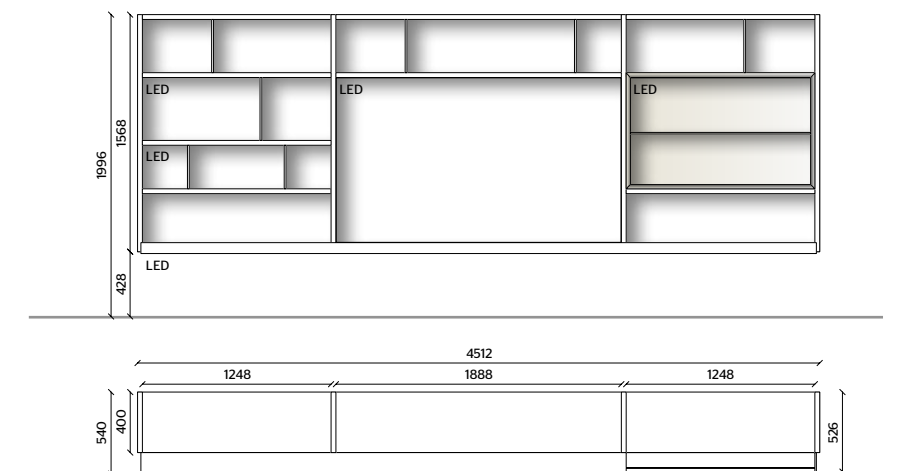

LED LIGHTING,

RADIO CONTROL KIT