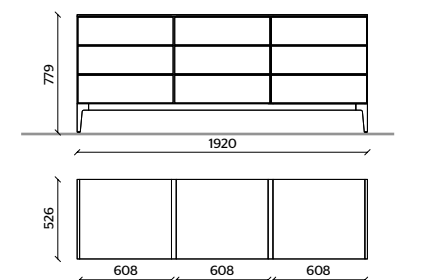

STRUCTURE, TOP
MOONLIGHT GLOSSY LACQUER

DRAWERS
MOONLIGHT GLOSSY LACQUER
WITH PEWTER COLOUR PROFILE

METAL BASE
PEWTER COLOUR METAL