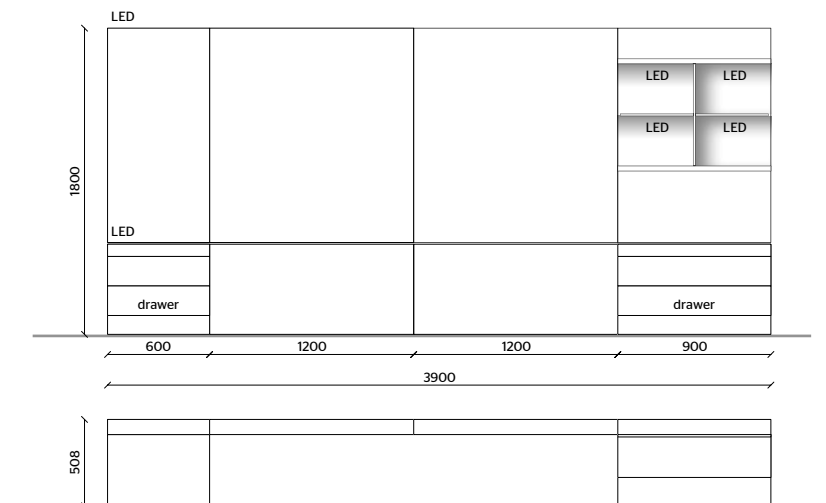

PANELLING
WALNUT, BRONZE MIRROR
SUPPORT SHELF, TRAYS
WALNUT
HANGING CONTAINERS STRUCTURE,
DRAWERS FRONT,
WALL UNIT OPEN
MOKA MATT LACQUER
TRAYS BOTTOM
IVORY ECO SKIN
LED LIGHTING,
RADIO CONTROL KIT

PANELLING,
SUPPORT SHELVES
EUCALYPTUS
HANGING CONTAINERS STRUCTURE,
DRAWERS FRONT,
WALL UNIT OPEN
LONDON SKY MATT LACQUER
LED LIGHTING,
RADIO CONTROL KIT