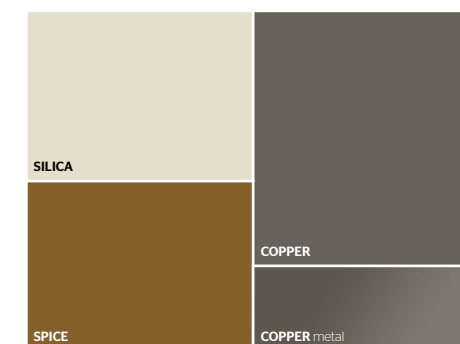

505 UP System

3

- **STRUCTURE**
  LONDON SKY MATT LACQUER
- **BACKS**
  STARDUST MATT LACQUER
- **BOISERIE**
  PEWTER COLOUR MATT LACQUER
- **DISPLAY, DISPLAY DRAWERS**
  GRAPHITE OAK
- **CENTRAL DIVIDING PANELS**
  PEWTER COLOUR METAL
- **LED LIGHTING,
  RADIO CONTROL KIT**

4

- **STRUCTURE**
  COPPER MATT LACQUER
- **BACKS, BOISERIE**
  SILICA MATT LACQUER
- **DISPLAY**
  SPICE MATT LACQUER
- **DISPLAY FLAP DOOR**
  TRANSPARENT STOPSOL GLASS
  WITH COPPER FRAME
- **CENTRAL DIVIDING PANELS**
  COPPER METAL
- **LED LIGHTING,
  RADIO CONTROL KIT**