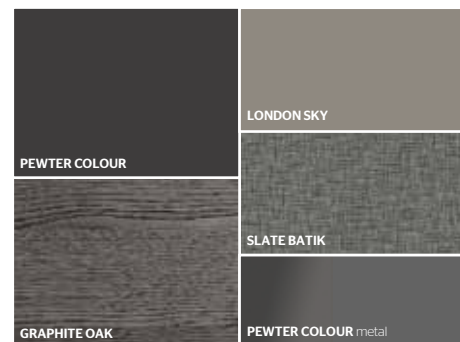

FLOOR STANDING STORAGE UNIT

- **STRUCTURE**
  SLATE BATIK
- **SIDE COVERINGS, UPPER COVERING**
  COPPER MATT LACQUER
- **HINGED DOORS**
  STOPSOL TRANSPARENT GLASS WITH COPPER FRAME
- **METAL BASE**
  COPPER METAL
- **LED LIGHTING, RADIO CONTROL KIT**