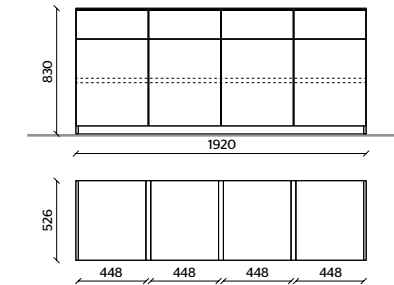

# 505 UP Sideboard

11

**STRUCTURE, TOP, DRAWERS**  
SPICE MATT LACQUER  
**METAL BASE**  
PEWTER COLOUR METAL

12

**STRUCTURE, DOORS**  
COPPER MATT LACQUER  
**TOP**  
EUCALYPTUS  
**DRAWERS**  
EUCALYPTUS WITH COPPER PROFILE