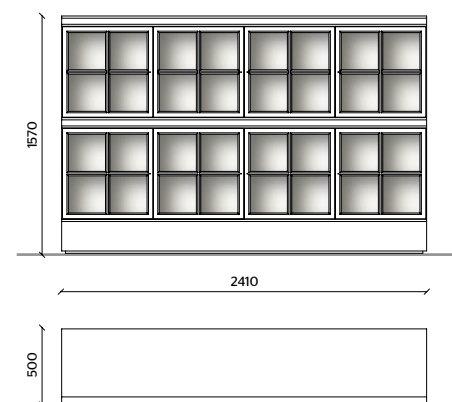

STRUCTURE
EUCALYPTUS

FRONT
SPICE MATT LACQUER,
TRANSPARENT GLASS

SHELVES
TRANSPARENT GLASS

STRUCTURE, SHELVES
CHALK WHITE MATT LACQUER

BACK PANEL
SPICE MATT LACQUER

FRONT
CHALK WHITE MATT LACQUER,
TRANSPARENT GLASS