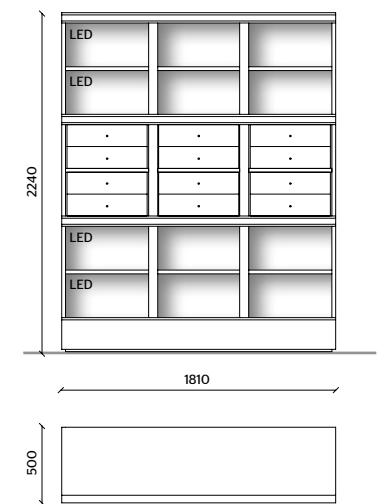

STRUCTURE
EUCALYPTUS

SIDE PANELS
CHALK WHITE MATT LACQUER

FRONT
CHALK WHITE MATT LACQUER,
TRANSPARENT GLASS

SHELVES
EUCALYPTUS,
TRANSPARENT GLASS

LED LIGHTING,
RADIO CONTROL KIT

STRUCTURE, FRONT,
INTERNAL DRAWER UNITS, SHELVES
ANTHRACITE MATT LACQUER

LED LIGHTING,
RADIO CONTROL KIT