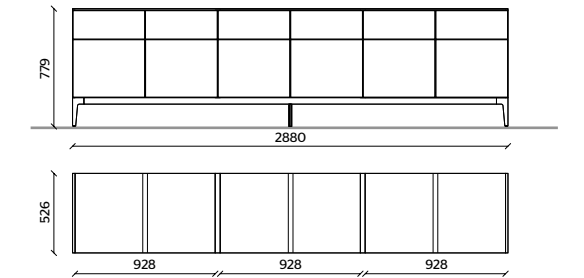

STRUCTURE, DRAWERS
PLATINUM MATT LACQUER

TOP
ORIENT GREY MARBLE

METAL BASE
PEWTER COLOUR METAL