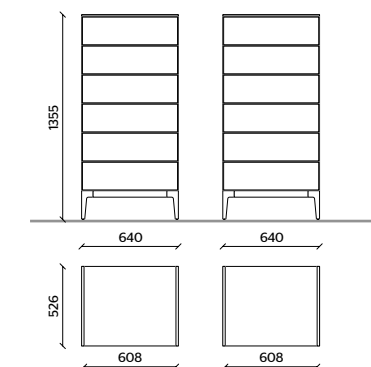

STRUCTURE
PETROLEUM BLUE MATT LACQUER

TOP
GREEN ALPINE MARBLE

DRAWERS
PETROLEUM BLUE MATT LACQUER
WITH PEWTER COLOUR PROFILE

METAL BASE
PEWTER COLOUR METAL