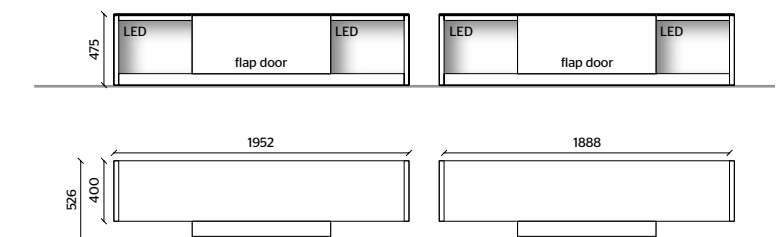

505 UP System

15

STRUCTURE
MOKA MATT LACQUER

BACKS
LONDON SKY MATT LACQUER

DISPLAY
SPICE MATT LACQUER

DISPLAY FLAP DOORS
TRANSPARENT STOPSOL GLASS
WITH PEWTER COLOUR FRAME

CENTRAL DIVIDING PANELS
PEWTER COLOUR METAL

LED LIGHTING,
RADIO CONTROL KIT

16

STRUCTURE, TOP, BACKS
STARDUST MATT LACQUER

FLAP DOORS
CLAY GLOSSY LACQUER

DISPLAY
CLAY MATT LACQUER

LED LIGHTING,
RADIO CONTROL KIT