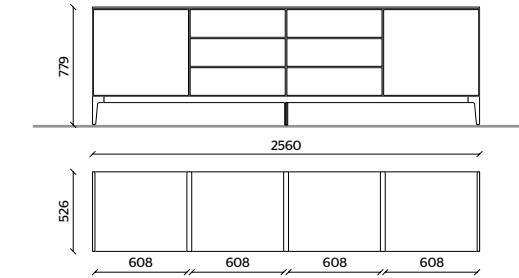

STRUCTURE, TOP
DOLOMITE GREY MATT LACQUER

DOORS, DRAWERS
GLAZE WITH PEWTER COLOUR PROFILE

METAL BASE
PEWTER COLOUR METAL