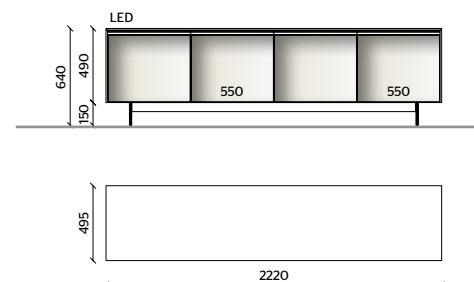

FLOOR STANDING STORAGE UNIT

- **STRUCTURE**
  ECRU BATIK
- **SIDE COVERINGS**
  COPPER MATT LACQUER
- **UPPER COVERING**
  SMOKED GLASS
- **HINGED DOORS**
  STOPSOL TRANSPARENT GLASS
  WITH COPPER FRAME
- **METAL BASE**
  COPPER METAL
- **LED LIGHTING,**
  RADIO CONTROL KIT