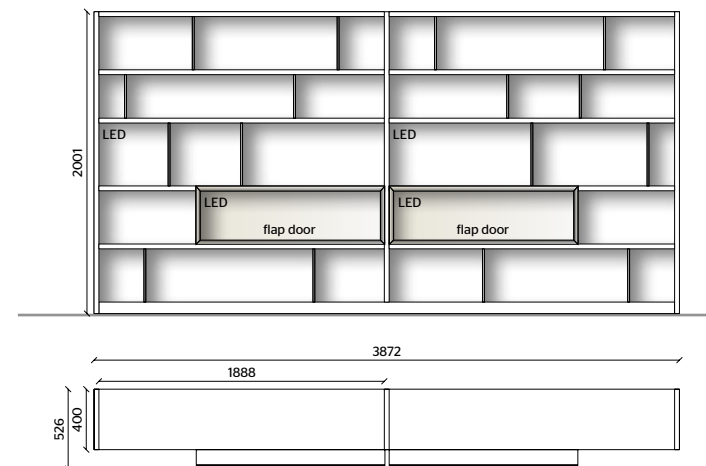

505 UP System

15

STRUCTURE
MOKA MATT LACQUER

BACKS
LONDON SKY MATT LACQUER

DISPLAY
SPICE MATT LACQUER

DISPLAY FLAP DOORS
TRANSPARENT STOPSOL GLASS
WITH PEWTER COLOUR FRAME

CENTRAL DIVIDING PANELS
PEWTER COLOUR METAL

LED LIGHTING,
RADIO CONTROL KIT

16

STRUCTURE, TOP, BACKS
STARDUST MATT LACQUER

FLAP DOORS
CLAY GLOSSY LACQUER

DISPLAY
CLAY MATT LACQUER

LED LIGHTING,
RADIO CONTROL KIT