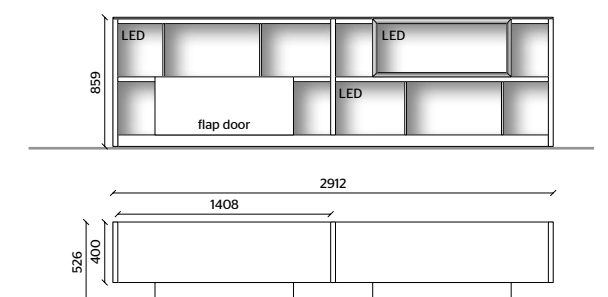

505 UP System

17

STRUCTURE
MOKA MATT LACQUER

BACKS
COPPER MATT LACQUER

FLAP DOOR, DISPLAY
EUCALYPTUS

CENTRAL DIVIDING PANELS
COPPER METAL

LED LIGHTING,
RADIO CONTROL KIT

18

STRUCTURE, TOP
LONDON SKY MATT LACQUER

BACKS
SILICA MATT LACQUER

FLAP DOOR, DISPLAY
THERMO OAK

CENTRAL DIVIDING PANELS
COPPER METAL

LED LIGHTING,
RADIO CONTROL KIT