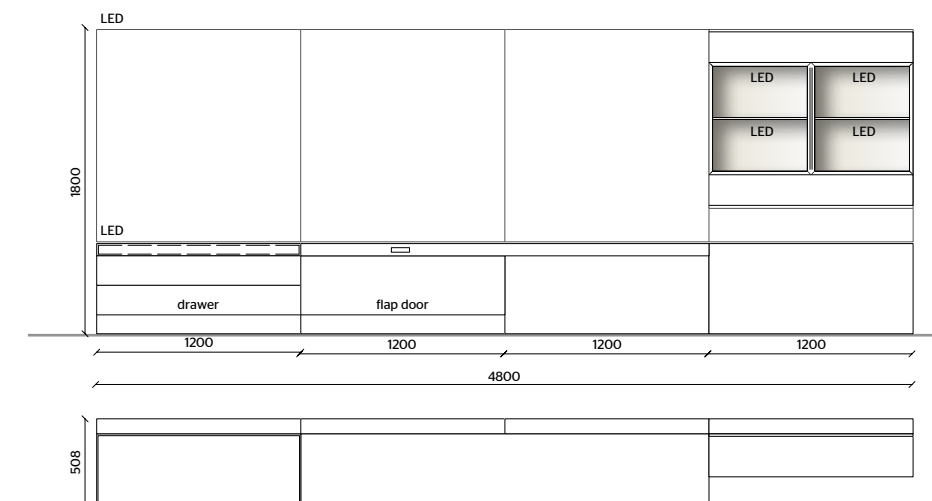

PANELLING
EUCALYPTUS
SUPPORT SHELF, TRAYS,
HANGING CONTAINERS STRUCTURE,
DRAWERS FRONT,
FLAP DOORS FRONT,
WALL UNIT WITH DOORS
DOLOMITE GREY MATT LACQUER
DOORS
COPPER PROFILE,
TRANSPARENT GLASS
TRAYS BOTTOM
DARK BROWN ECO SKIN
LED LIGHTING,
RADIO CONTROL KIT