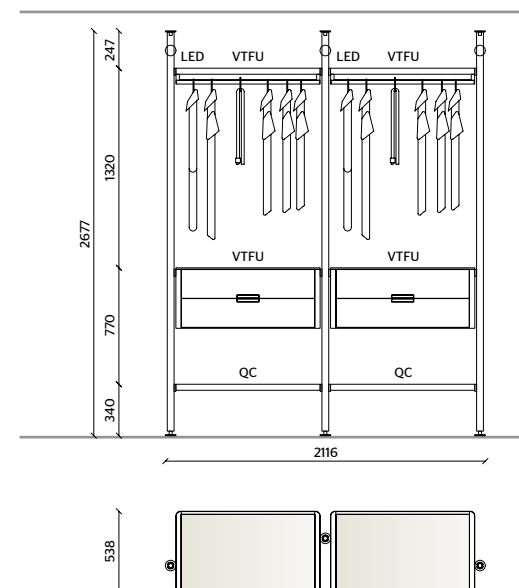

**WALL-MOUNTED BRACKETS,
SHELVES FRAME,
CLOTHES RODS**
PEWTER COLOUR

SHELVES INSERT
LIGHT CHESTNUT MELAMINE,
SMOKED GLASS

DRAWERS UNITS TOP
SMOKED GLASS

DRAWERS
LIGHT CHESTNUT MELAMINE,
PEWTER COLOUR HANDLE

**LED LIGHTING,
RADIO CONTROL KIT**

**CEILING BRACKETS,
SHELVES FRAME,
CLOTHES RODS**
BRONZE

SHELVES INSERT
DARK CHESTNUT MELAMINE,
SMOKED GLASS

DRAWERS UNIT TOP
SMOKED GLASS

DRAWERS
DARK CHESTNUT MELAMINE,
BRONZE COLOUR HANDLE

**LED LIGHTING,
RADIO CONTROL KIT**

QC_LIGHT CHESTNUT
VTFU_SMOKED GLASS