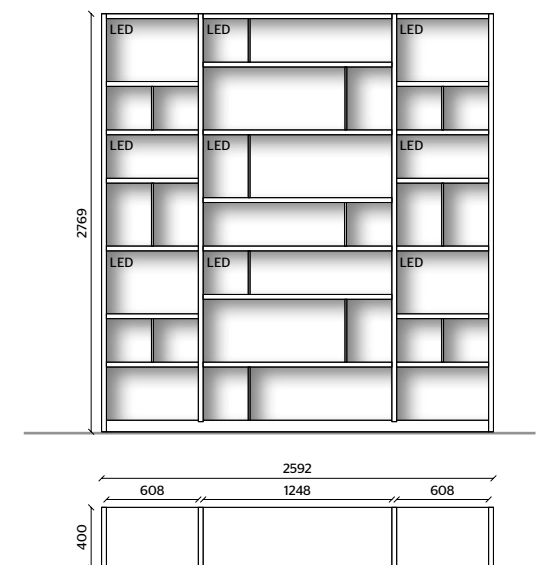

STRUCTURE
GRAPHITE OAK

BACKS
LONDON SKY MATT LACQUER

CENTRAL DIVIDING PANELS
PEWTER COLOUR METAL

LED LIGHTING,
RADIO CONTROL KIT

STRUCTURE
EUCALYPTUS

BACKS
COPPER MATT LACQUER

CENTRAL DIVIDING PANELS
PEWTER COLOUR METAL

LED LIGHTING,
RADIO CONTROL KIT