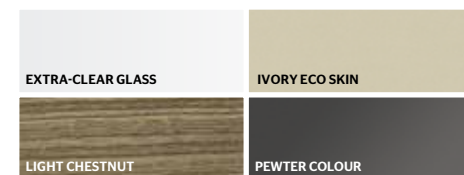

**CEILING BRACKETS,
SHELVES FRAME,
CLOTHES RODS**
PEWTER COLOUR

SHELVES INSERT
TRANSPARENT GLASS,
IVORY ECO SKIN

DRAWERS UNIT TOP
TRANSPARENT GLASS

DRAWERS
LIGHT CHESTNUT MELAMINE,
BRONZE COLOUR HANDLE

**CEILING BRACKETS,
SHELVES FRAME,
CLOTHES RODS**
BRONZE

**SHELVES INSERT,
DRAWERS UNIT TOP**
SMOKED GLASS

DRAWERS
LIGHT CHESTNUT MELAMINE,
BRONZE COLOUR HANDLE