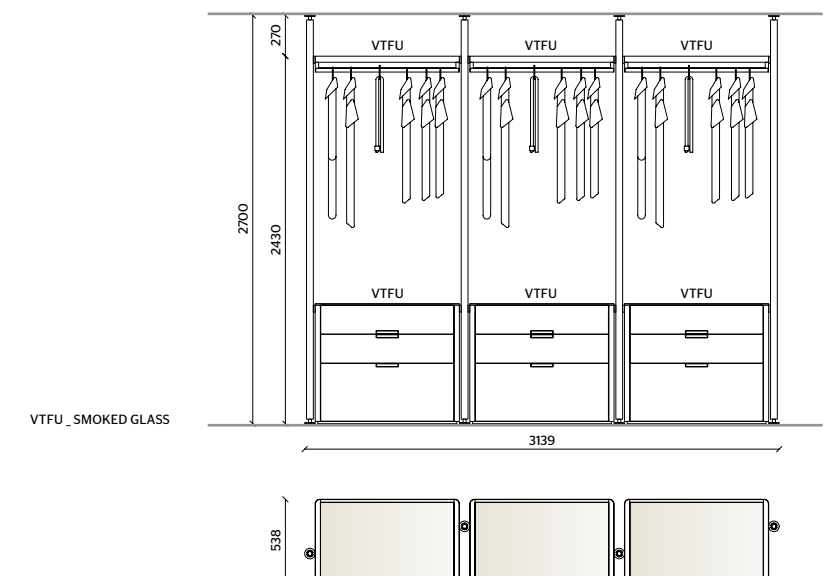

# Hector Night

**CEILING BRACKETS,  
SHELVES FRAME,  
CLOTHES RODS**  
PEWTER COLOUR

**SHELVES INSERT**  
TRANSPARENT GLASS,  
IVORY ECO SKIN

**DRAWERS UNIT TOP**  
TRANSPARENT GLASS

**DRAWERS**  
LIGHT CHESTNUT MELAMINE,  
BRONZE COLOUR HANDLE

**CEILING BRACKETS,  
SHELVES FRAME,  
CLOTHES RODS**  
BRONZE

**SHELVES INSERT,  
DRAWERS UNIT TOP**  
SMOKED GLASS

**DRAWERS**  
LIGHT CHESTNUT MELAMINE,  
BRONZE COLOUR HANDLE