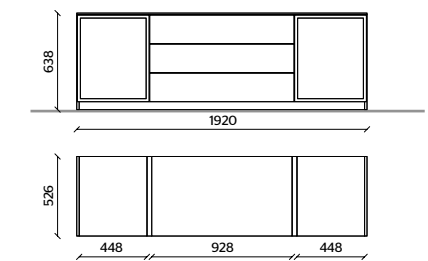

# 505 UP Sideboard

19

**STRUCTURE, DOORS**  
EUCALYPTUS

**TOP**  
CALACATTA GOLD MARBLE

**METAL BASE**  
COPPER METAL

20

**STRUCTURE, TOP, DRAWERS**  
LONDON SKY MATT LACQUER

**DOORS**  
TAUPE ECO SKIN  
WITH PEWTER COLOUR PROFILE