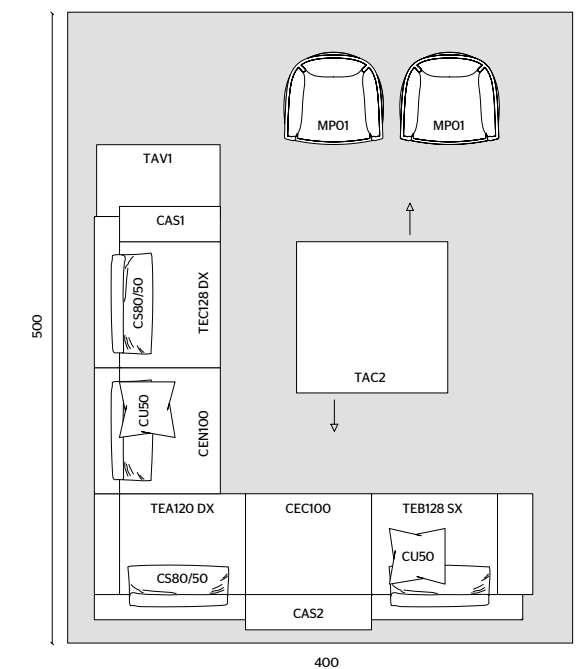

EDGE

CARPET

500 X 400 / CUSTOMISED CARPET
GREEN GRADIENT BORDER COLOUR