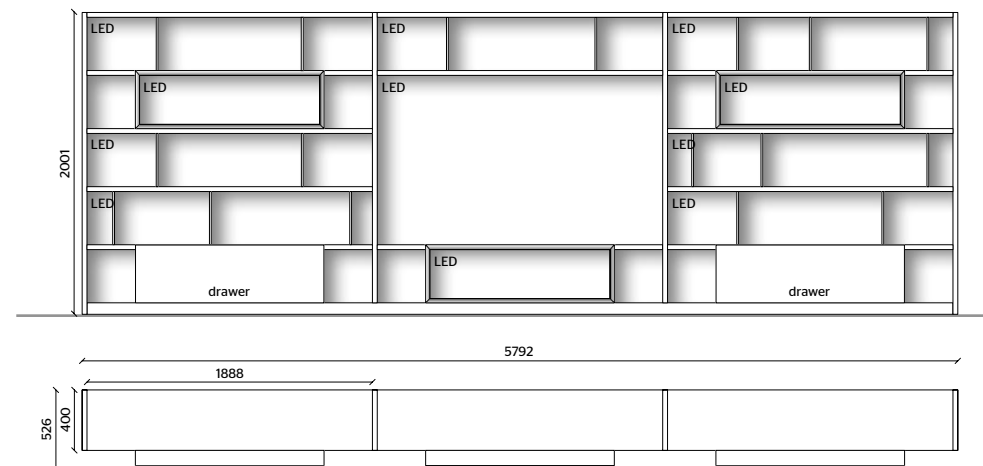

505 UP System

3

- **STRUCTURE**
  LONDON SKY MATT LACQUER
- **BACKS**
  STARDUST MATT LACQUER
- **BOISERIE**
  PEWTER COLOUR MATT LACQUER
- **DISPLAY, DISPLAY DRAWERS**
  GRAPHITE OAK
- **CENTRAL DIVIDING PANELS**
  PEWTER COLOUR METAL
- **LED LIGHTING,
  RADIO CONTROL KIT**

4

- **STRUCTURE**
  COPPER MATT LACQUER
- **BACKS, BOISERIE**
  SILICA MATT LACQUER
- **DISPLAY**
  SPICE MATT LACQUER
- **DISPLAY FLAP DOOR**
  TRANSPARENT STOPSOL GLASS
  WITH COPPER FRAME
- **CENTRAL DIVIDING PANELS**
  COPPER METAL
- **LED LIGHTING,
  RADIO CONTROL KIT**