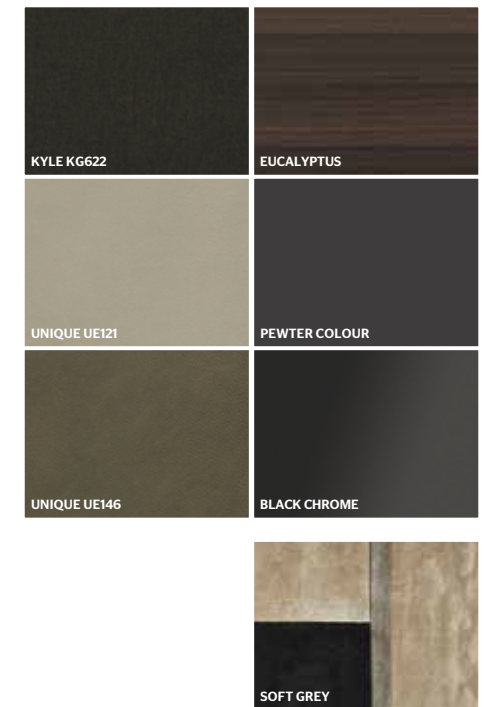

DEDALO

CARPET

600 X 500 / CUSTOMISED CARPET
SOFT GREY COLOUR