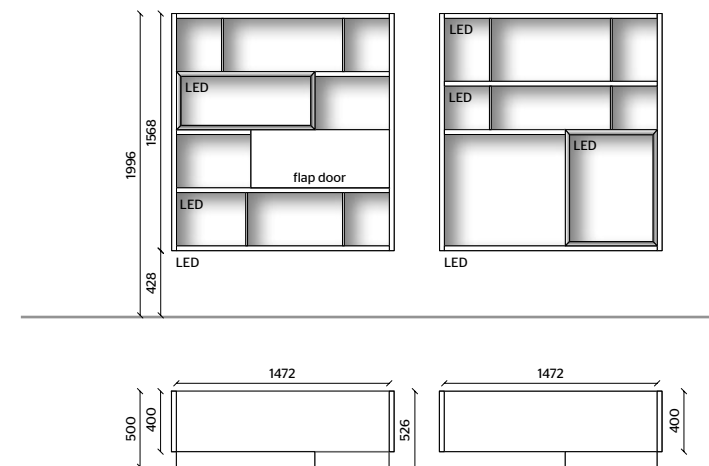

505 UP System

17

STRUCTURE
MOKA MATT LACQUER

BACKS
COPPER MATT LACQUER

FLAP DOOR, DISPLAY
EUCALYPTUS

CENTRAL DIVIDING PANELS
COPPER METAL

LED LIGHTING,
RADIO CONTROL KIT

18

STRUCTURE, TOP
LONDON SKY MATT LACQUER

BACKS
SILICA MATT LACQUER

FLAP DOOR, DISPLAY
THERMO OAK

CENTRAL DIVIDING PANELS
COPPER METAL

LED LIGHTING,
RADIO CONTROL KIT