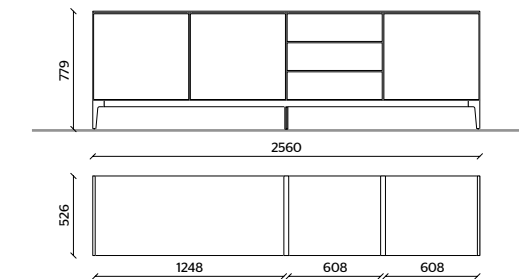

STRUCTURE, TOP
MOKA MATT LACQUER

DOORS, DRAWERS
EUCALYPTUS WITH COPPER PROFILE

METAL BASE
COPPER METAL