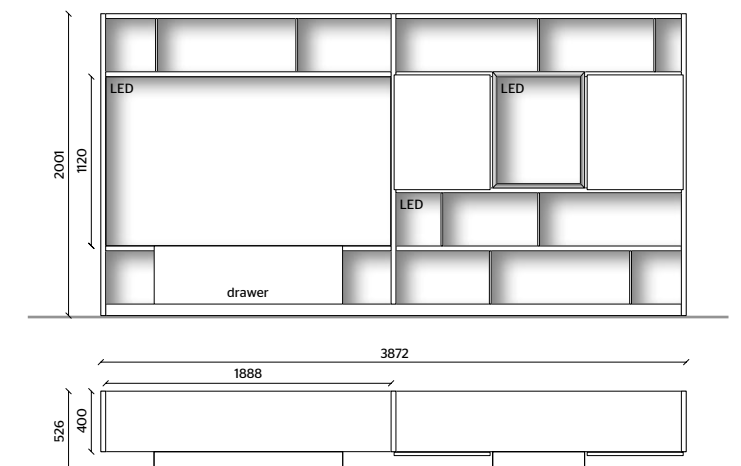

STRUCTURE
SILICA MATT LACQUER

BACKS, BOISERIE, DISPLAY
DOLOMITE GREY MATT LACQUER

DOORS, DRAWER
GLAZE

CENTRAL DIVIDING PANELS
COPPER METAL

LED LIGHTING,
RADIO CONTROL KIT

THE LACQUERED OR WOODEN DOORS
AND DRAWERS ARE 22 MM THICK

STRUCTURE, BACKS, BOISERIE
DOLOMITE GREY MATT LACQUER

DOORS
GLAZE

DISPLAY, DISPLAY DRAWER
THERMO OAK

CENTRAL DIVIDING PANELS
COPPER METAL

LED LIGHTING,
RADIO CONTROL KIT

THE LACQUERED OR WOODEN DOORS
AND DRAWERS ARE 22 MM THICK