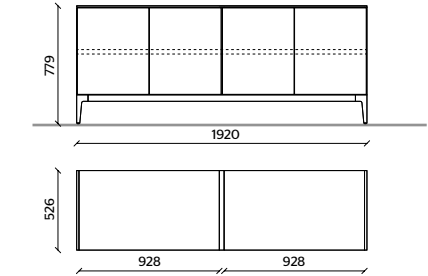

# 505 UP Sideboard

19

**STRUCTURE, DOORS**  
EUCALYPTUS

**TOP**  
CALACATTA GOLD MARBLE

**METAL BASE**  
COPPER METAL

20

**STRUCTURE, TOP, DRAWERS**  
LONDON SKY MATT LACQUER

**DOORS**  
TAUPE ECO SKIN  
WITH PEWTER COLOUR PROFILE