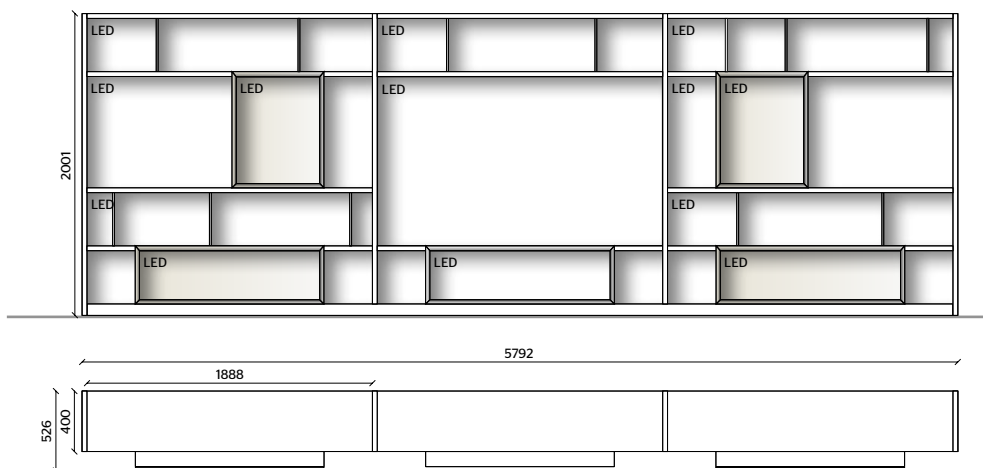

STRUCTURE
MOKA MATT LACQUER

BACKS
LONDON SKY MATT LACQUER

DISPLAY
SPICE MATT LACQUER

DISPLAY DOORS
TRANSPARENT STOPSOL GLASS
WITH PEWTER COLOUR FRAME

CENTRAL DIVIDING PANELS
PEWTER COLOUR METAL

LED LIGHTING,
RADIO CONTROL KIT

STRUCTURE
MOKA MATT LACQUER

BACKS
LONDON SKY MATT LACQUER

DISPLAY
THERMO OAK

DISPLAY DOORS
TRANSPARENT STOPSOL GLASS
WITH PEWTER COLOUR FRAME

CENTRAL DIVIDING PANELS
PEWTER COLOUR METAL

LED LIGHTING,
RADIO CONTROL KIT