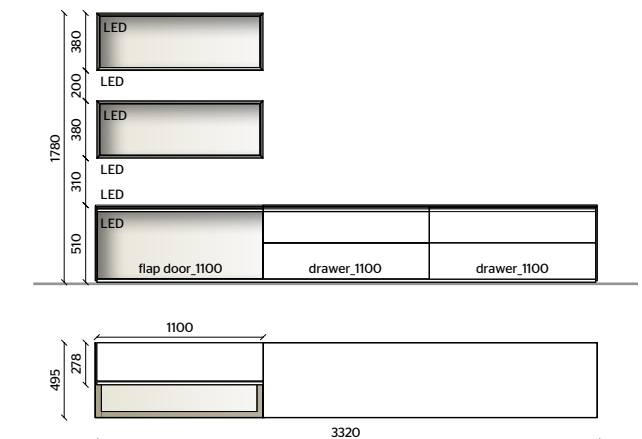

Pass-Word Evolution

FLOOR STANDING STORAGE UNIT

- **STRUCTURE**
  ECRU BATIK
- **TOP**
  PEARL MATT LACQUER,
  BRONZE GLASS
- **OPEN COMPARTMENT**
  EUCALYPTUS
- **FLAP DOORS**
  STOPSOL TRANSPARENT GLASS
  WITH PEWTER COLOUR FRAME
- **FLAP DOORS, DRAWER**
  PEARL MATT LACQUER
- **HANDLES**
  PEWTER COLOUR METAL
- **LED LIGHTING,
  RADIO CONTROL KIT**

HANGING DISPLAY CABINETS

- STOPSOL TRANSPARENT GLASS
  WITH PEWTER COLOUR PROFILE
- **BASE, TOP**
  PEWTER COLOUR MATT LACQUER
- **BACK**
  MIRROR
- **LED LIGHTING,
  RADIO CONTROL KIT**

FLOOR STANDING STORAGE UNIT

- **STRUCTURE**
  SLATE BATIK
- **TOP**
  LONDON SKY MATT LACQUER,
  BRONZE GLASS
- **FLAP DOOR**
  STOPSOL TRANSPARENT GLASS
  WITH PEWTER COLOUR FRAME
- **DRAWERS**
  LONDON SKY MATT LACQUER
- **LED LIGHTING,
  RADIO CONTROL KIT**

HANGING DISPLAY CABINETS

- STOPSOL TRANSPARENT GLASS
  WITH PEWTER COLOUR PROFILE
- **BASE, TOP**
  PEWTER COLOUR MATT LACQUER
- **BACK**
  MIRROR
- **LED LIGHTING,
  RADIO CONTROL KIT**