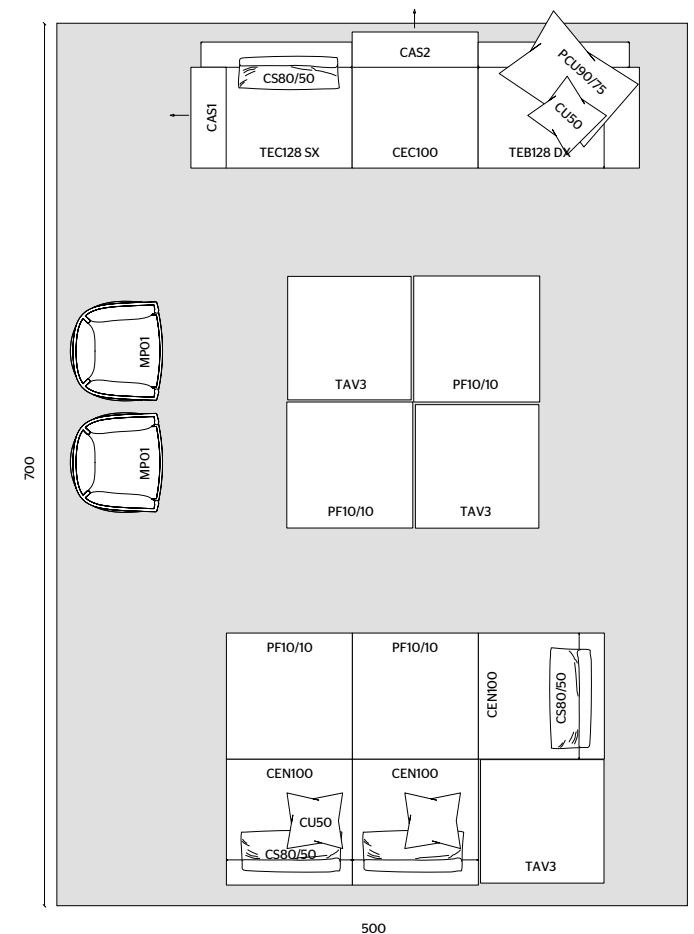

**ARMCHAIRS**

N.2 MP01 W 80 D 74 H 72  
KYLE KG623 FABRIC  
EUCALYPTUS STRUCTURE

**MOSAICO**

**CARPET**

700 X 500 / CUSTOMISED CARPET  
DESERT COLOUR

MEASUREMENTS IN CM

**MARTEEN**

**SOFA**