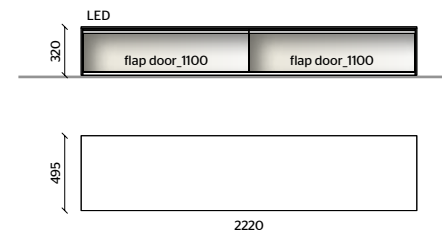

FLOOR STANDING STORAGE UNIT

- **STRUCTURE**
  ECRU BATIK
- **SIDE COVERINGS**
  LONDON SKY MATT LACQUER
- **UPPER COVERING**
  GRAPHITE OAK
- **FLAP DOORS**
  STOPSOL TRANSPARENT GLASS
  WITH PEWTER COLOUR FRAME
- **LED LIGHTING,**
  RADIO CONTROL KIT