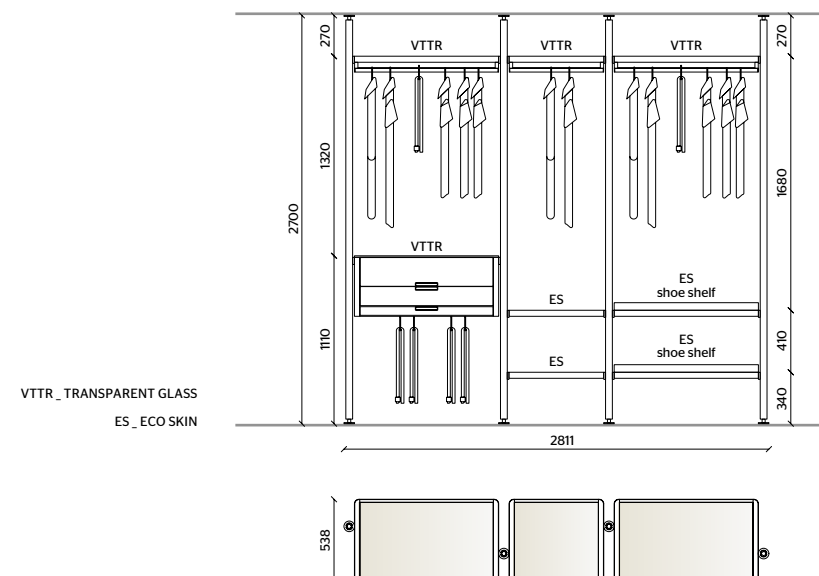

# Hector Night

**CEILING BRACKETS,  
SHELVES FRAME,  
CLOTHES RODS**  
PEWTER COLOUR

**SHELVES INSERT**  
TRANSPARENT GLASS,  
IVORY ECO SKIN

**DRAWERS UNIT TOP**  
TRANSPARENT GLASS

**DRAWERS**  
LIGHT CHESTNUT MELAMINE,  
BRONZE COLOUR HANDLE

**CEILING BRACKETS,  
SHELVES FRAME,  
CLOTHES RODS**  
BRONZE

**SHELVES INSERT,  
DRAWERS UNIT TOP**  
SMOKED GLASS

**DRAWERS**  
LIGHT CHESTNUT MELAMINE,  
BRONZE COLOUR HANDLE