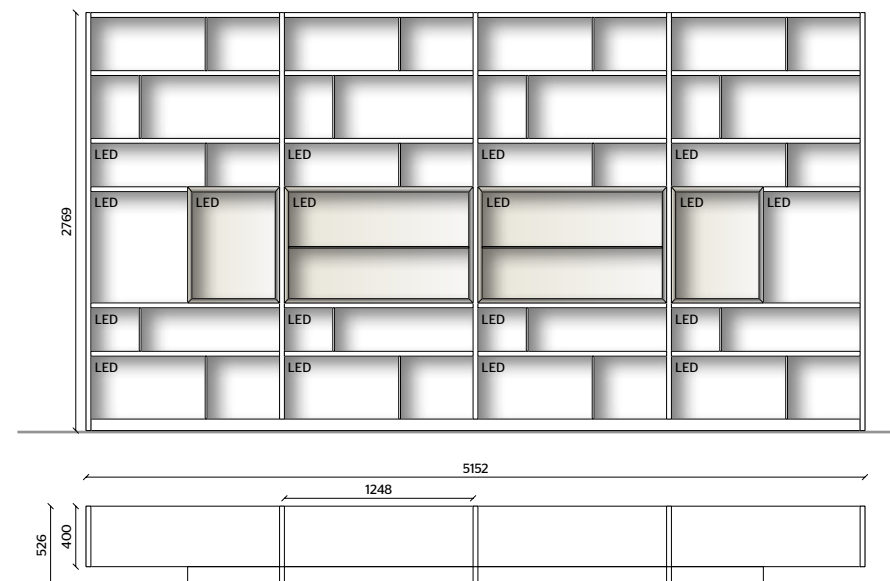

LED LIGHTING,

RADIO CONTROL KIT