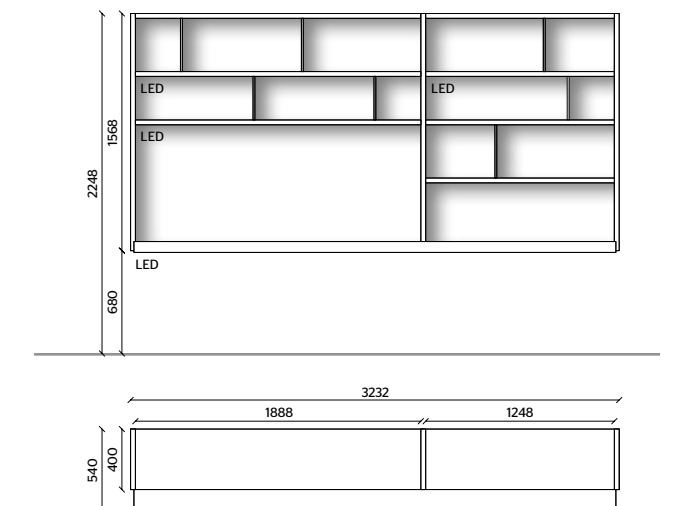

LED LIGHTING,

RADIO CONTROL KIT