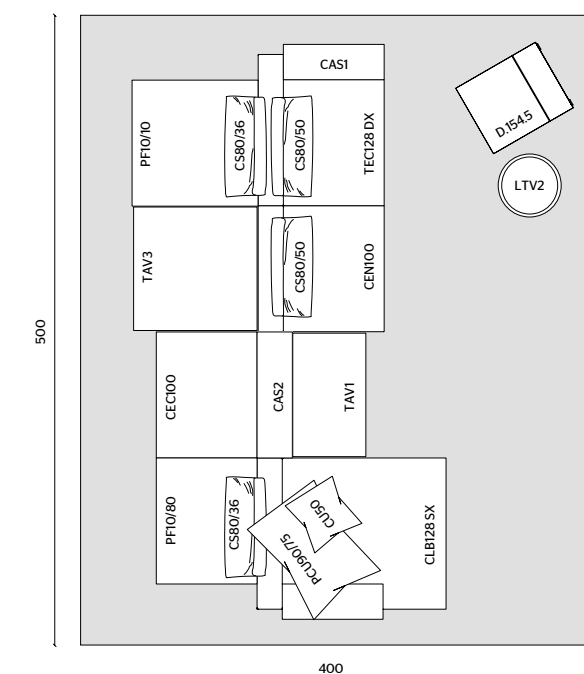

ATALANTE

CARPET

TAATO4 500 X 400
DESERT COLOUR