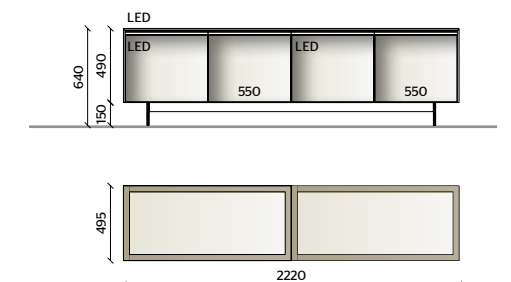

FLOOR STANDING STORAGE UNIT

- **STRUCTURE**
  ECRU BATIK
- **SIDE COVERINGS**
  COPPER MATT LACQUER
- **UPPER COVERING**
  SMOKED GLASS
- **HINGED DOORS**
  STOPSOL TRANSPARENT GLASS
  WITH COPPER FRAME
- **METAL BASE**
  COPPER METAL
- **LED LIGHTING,**
  RADIO CONTROL KIT