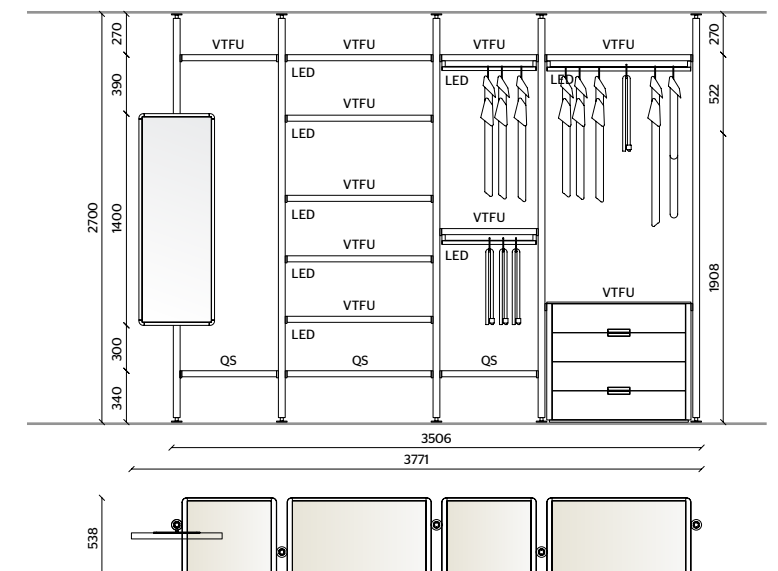

QS_DARK CHESTNUT
VTFU_SMOKED GLASS