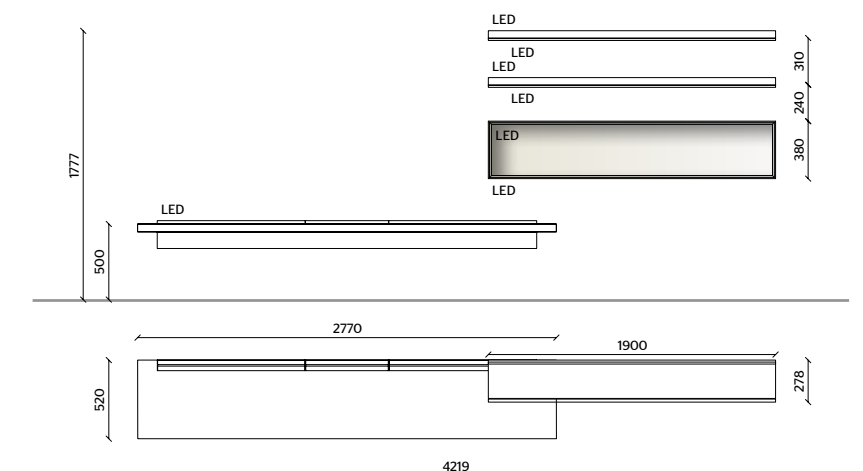

HANGING DISPLAY CABINETS
STOPSOL TRANSPARENT GLASS
WITH COPPER PROFILE
BASE, TOP
COPPER MATT LACQUER
BACK
MIRROR
LED LIGHTING,
RADIO CONTROL KIT

SUPPORT SHELF
SUPPORT SHELF
EUCALYPTUS
RISE FOR WIRE HANDLING
COPPER METAL
LED LIGHTING,
RADIO CONTROL KIT

HANGING SHELVES
SHELF
COPPER METAL
LED LIGHTING,
RADIO CONTROL KIT

HANGING DISPLAY CABINET
STOPSOL TRANSPARENT GLASS
WITH COPPER PROFILE
BASE, TOP
COPPER MATT LACQUER
BACK
MIRROR
LED LIGHTING,
RADIO CONTROL KIT