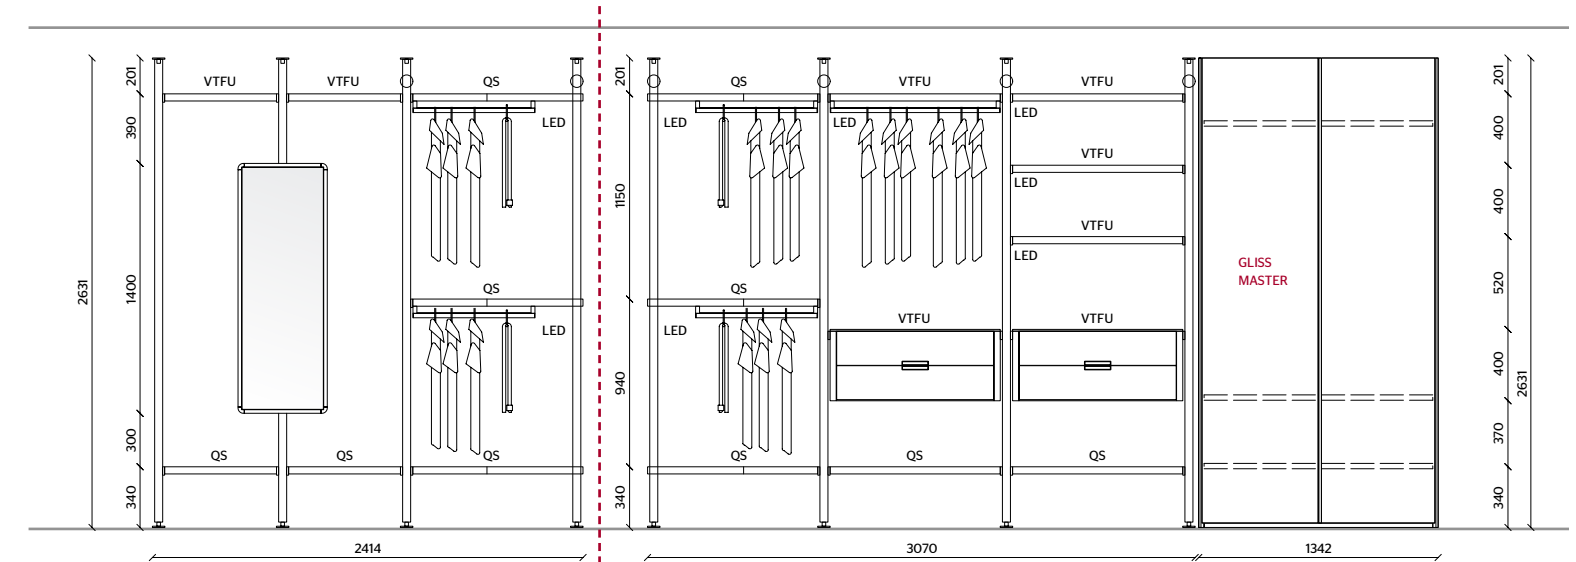

Hector Night

5

126 | 127

QS_DARK CHESTNUT
VTFU_SMOKED GLASS