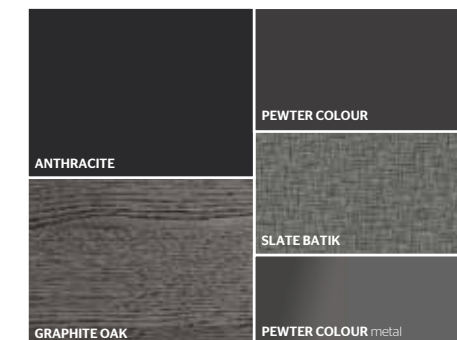

Pass-Word Evolution

23

SUPPORT SHELF
SUPPORT SHELF
DOVE GREY MATT LACQUER
RISE FOR WIRE HANDLING
COPPER METAL
LED LIGHTING,
RADIO CONTROL KIT

HANGING SHELVES
SHELF
COPPER METAL
LED LIGHTING,
RADIO CONTROL KIT

24

FLOOR STANDING STORAGE UNIT
STRUCTURE
SLATE BATIK
SIDE COVERINGS
ANTHRACITE MATT LACQUER
UPPER COVERING,
OPEN COMPARTMENT
GRAPHITE OAK
HINGED DOORS, FLAP DOORS
ANTHRACITE MATT LACQUER,
STOPSOL TRANSPARENT GLASS
WITH PEWTER COLOUR FRAME
LED LIGHTING,
RADIO CONTROL KIT

HANGING DISPLAY CABINETS
EXTRA CLEAR GLASS
WITH PEWTER COLOUR PROFILE
BASE, TOP, BACK
PEWTER COLOUR MATT LACQUER
LED LIGHTING,
RADIO CONTROL KIT