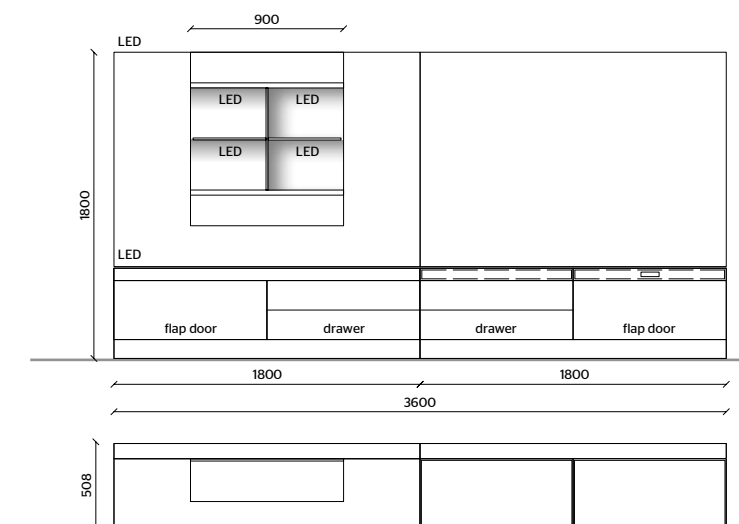

# Grid

1

PANELLING,  
SUPPORT SHELF, TRAYS,  
HANGING CONTAINERS STRUCTURE,  
WALL UNIT OPEN  
COPPER MATT LACQUER  
**DRAWERS FRONT,  
FLAP DOORS FRONT**  
COPPER GLOSSY LACQUER  
**TRAYS BOTTOM**  
DARK BROWN ECO SKIN  
LED LIGHTING,  
RADIO CONTROL KIT