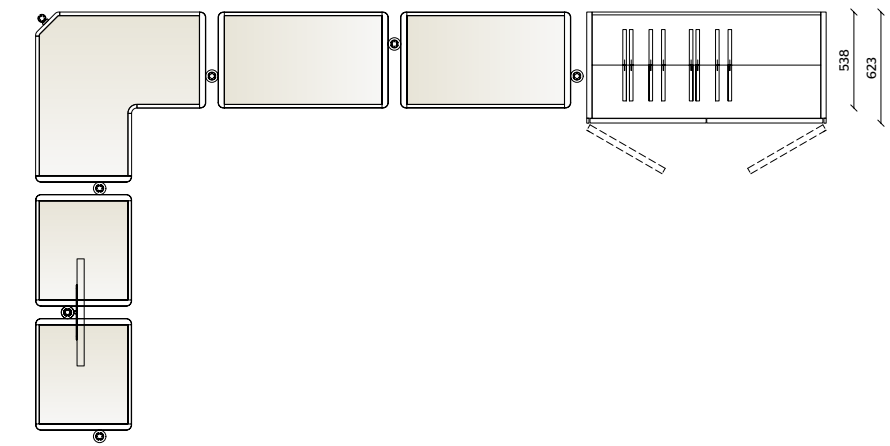

Hector Night

5

126 | 127

QS_DARK CHESTNUT
VTFU_SMOKED GLASS

HECTOR NIGHT

WALL-MOUNTED BRACKETS,
SHELVES FRAME,
CLOTHES RODS
PEWTER COLOUR

SHELVES INSERT
DARK CHESTNUT MELAMINE,
SMOKED GLASS

DRAWERS UNITS TOP
SMOKED GLASS

DRAWERS
DARK CHESTNUT MELAMINE,
PEWTER COLOUR HANDLE

LED LIGHTING,
RADIO CONTROL KIT

GLISS MASTER

FIND-ME DOORS
PEWTER COLOUR MATT LACQUER

INTERIOR
DARK CHESTNUT MELAMINE

SHELVES,
CLOTHES RODS
PEWTER COLOUR

LED LIGHTING,
RADIO CONTROL KIT