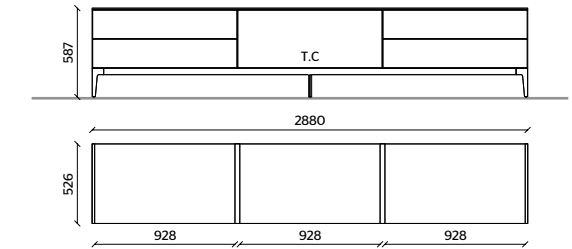

# 505 UP Sideboard

**STRUCTURE, DOOR, DRAWERS, TOP**  
COPPER MATT LACQUER  
**METAL BASE**  
COPPER METAL

**STRUCTURE**  
STARDUST MATT LACQUER  
**TOP**  
STARDUST ETCHED GLASS  
**DRAWERS**  
STARDUST ETCHED GLASS  
WITH PEWTER COLOUR PROFILE  
**METAL BASE**  
PEWTER COLOUR METAL