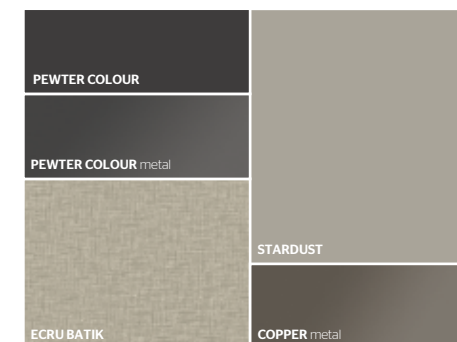

HANGING DISPLAY CABINET

- **STOPSOL TRANSPARENT GLASS
  WITH PEWTER COLOUR PROFILE**
- **BASE, TOP**
  PEWTER COLOUR MATT LACQUER
- **BACK**
  MIRROR
- **LED LIGHTING,
  RADIO CONTROL KIT**
- **HANGING SHELF**
  SHELF
  COPPER METAL
- **LED LIGHTING,
  RADIO CONTROL KIT**