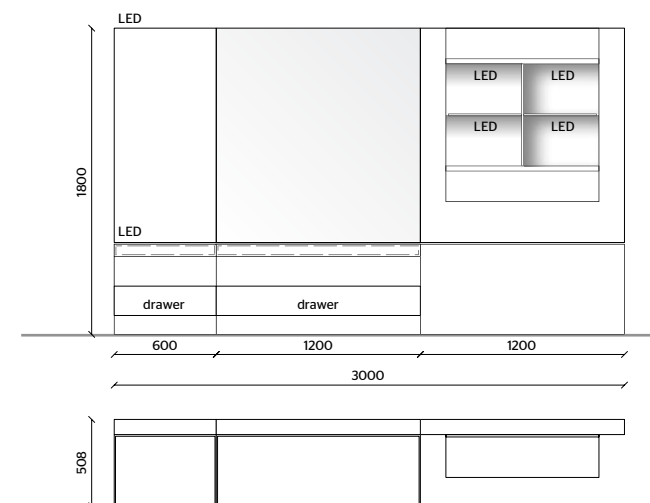

PANELLING
WALNUT, BRONZE MIRROR
SUPPORT SHELF, TRAYS
WALNUT
HANGING CONTAINERS STRUCTURE,
DRAWERS FRONT,
WALL UNIT OPEN
MOKA MATT LACQUER
TRAYS BOTTOM
IVORY ECO SKIN
LED LIGHTING,
RADIO CONTROL KIT

PANELLING,
SUPPORT SHELVES
EUCALYPTUS
HANGING CONTAINERS STRUCTURE,
DRAWERS FRONT,
WALL UNIT OPEN
LONDON SKY MATT LACQUER
LED LIGHTING,
RADIO CONTROL KIT