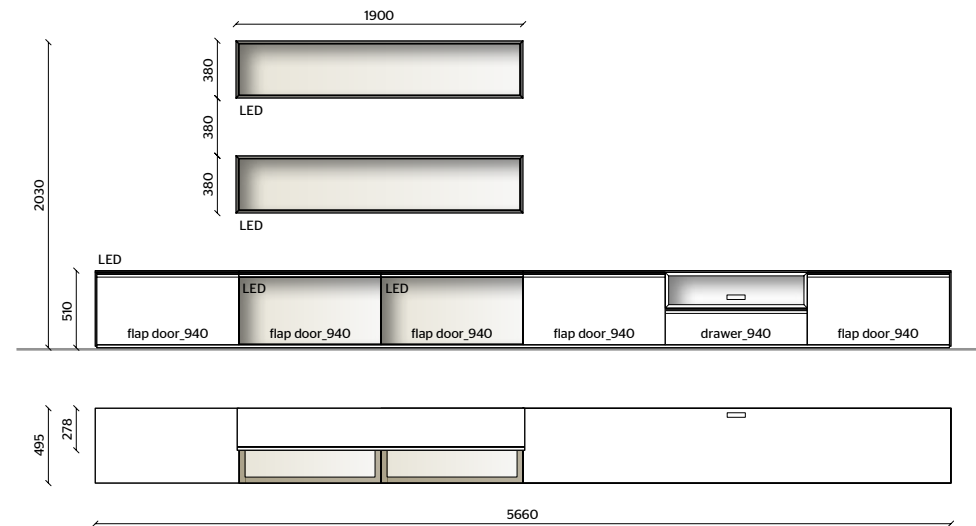

## HANGING DISPLAY CABINETS

- STOPSOL TRANSPARENT GLASS  
WITH PEWTER COLOUR PROFILE
- BASE, TOP**  
PEWTER COLOUR MATT LACQUER
- BACK**  
MIRROR
- LED LIGHTING,  
RADIO CONTROL KIT**