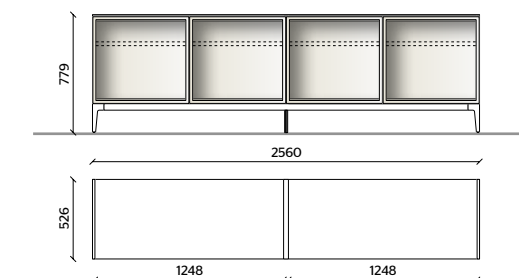

STRUCTURE, TOP
COPPER MATT LACQUER

DOORS
TRANSPARENT STOPSOL GLASS
WITH COPPER FRAME

METAL BASE
COPPER METAL