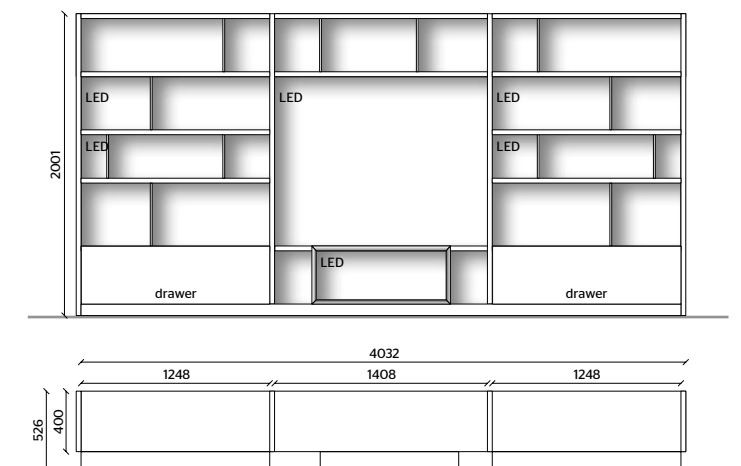

STRUCTURE, BACKS
STARDUST MATT LACQUER

BOISERIE
PEWTER COLOUR MATT LACQUER

TOP, DISPLAY, DISPLAY FLAP DOORS
GRAPHITE OAK

CENTRAL DIVIDING PANELS
COPPER METAL

LED LIGHTING,
RADIO CONTROL KIT

STRUCTURE
PEWTER COLOUR MATT LACQUER

BACKS
STARDUST MATT LACQUER,
SPICE MATT LACQUER

BOISERIE
SPICE MATT LACQUER

DISPLAY, DISPLAY DRAWERS
THERMO OAK

CENTRAL DIVIDING PANELS
PEWTER COLOUR METAL

LED LIGHTING,
RADIO CONTROL KIT