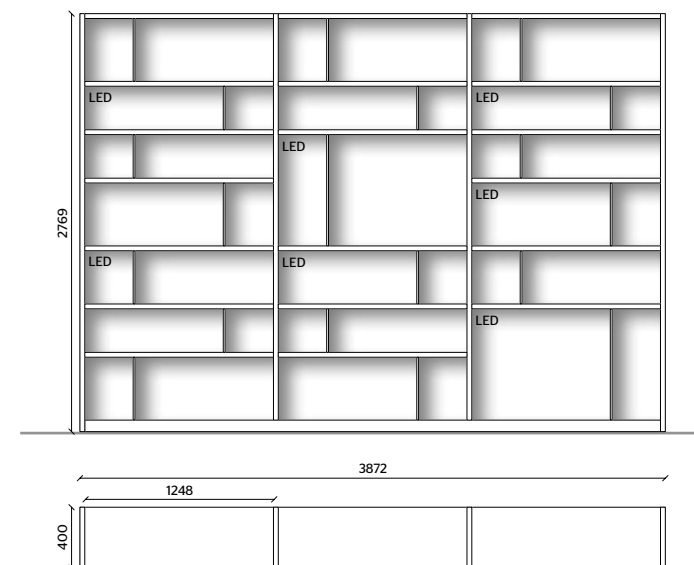

STRUCTURE
GRAPHITE OAK

BACKS
LONDON SKY MATT LACQUER

CENTRAL DIVIDING PANELS
PEWTER COLOUR METAL

LED LIGHTING,
RADIO CONTROL KIT

STRUCTURE
EUCALYPTUS

BACKS
COPPER MATT LACQUER

CENTRAL DIVIDING PANELS
PEWTER COLOUR METAL

LED LIGHTING,
RADIO CONTROL KIT