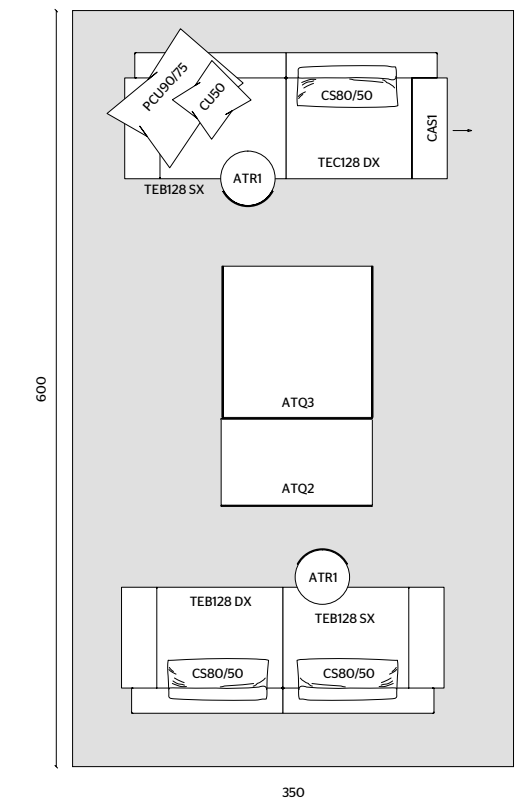

AURA

CARPET

600 X 350 / CUSTOMISED CARPET
PETROLEUM BLUE COLOUR