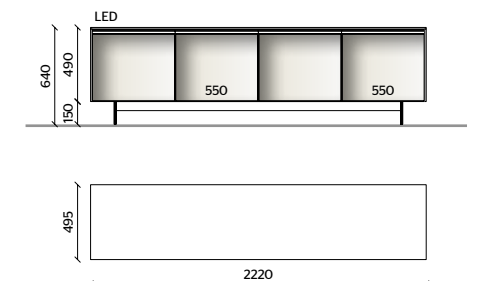

FLOOR STANDING STORAGE UNIT

- **STRUCTURE**
  SLATE BATIK
- **SIDE COVERINGS, UPPER COVERING**
  COPPER MATT LACQUER
- **HINGED DOORS**
  STOPSOL TRANSPARENT GLASS WITH COPPER FRAME
- **METAL BASE**
  COPPER METAL
- **LED LIGHTING, RADIO CONTROL KIT**