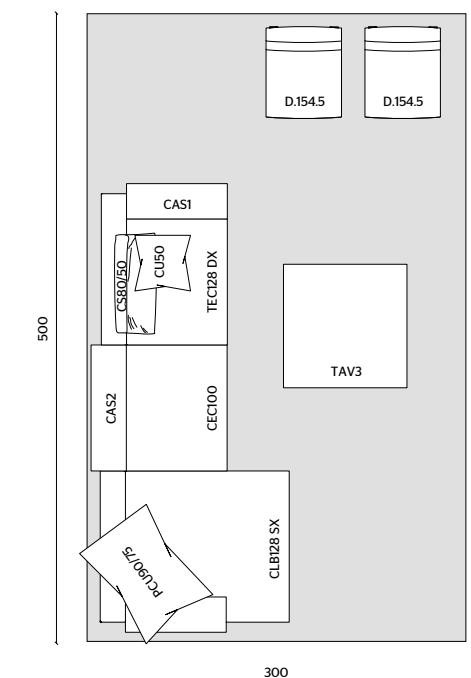

PALETTE

CARPET

TAPA03 500 X 300
DOVE GREY COLOUR