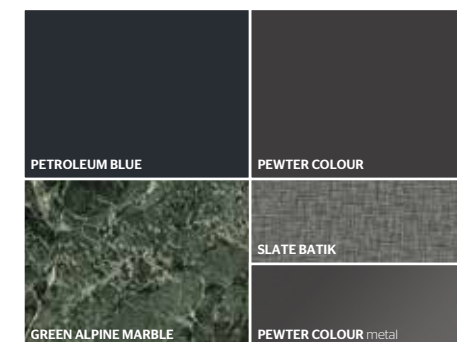

Pass-Word Evolution

17

SUSPENDED STORAGE UNIT

- **STRUCTURE**
  ECRU BATIK
- **SIDE COVERINGS, UPPER COVERING, OPEN COMPARTMENT**
  EUCALYPTUS
- **HINGED DOORS, FLAP DOOR**
  STARDUST MATT LACQUER, STOPSOL TRANSPARENT GLASS WITH PEWTER COLOUR FRAME
- **LED LIGHTING, RADIO CONTROL KIT**

HANGING SHELVES

- **SHELVES**
  PEWTER COLOUR METAL
- **LED LIGHTING, RADIO CONTROL KIT**

18

FLOOR STANDING STORAGE UNIT

- **STRUCTURE**
  SLATE BATIK
- **SIDE COVERINGS, HINGED DOORS, DRAWER**
  PETROLEUM BLUE MATT LACQUER
- **UPPER COVERING**
  GREEN ALPINE MARBLE
- **OPEN COMPARTMENT**
  PEWTER COLOUR MATT LACQUER
- **LED LIGHTING, RADIO CONTROL KIT**

HANGING SHELVES

- **SHELVES**
  PEWTER COLOUR METAL
- **LED LIGHTING, RADIO CONTROL KIT**