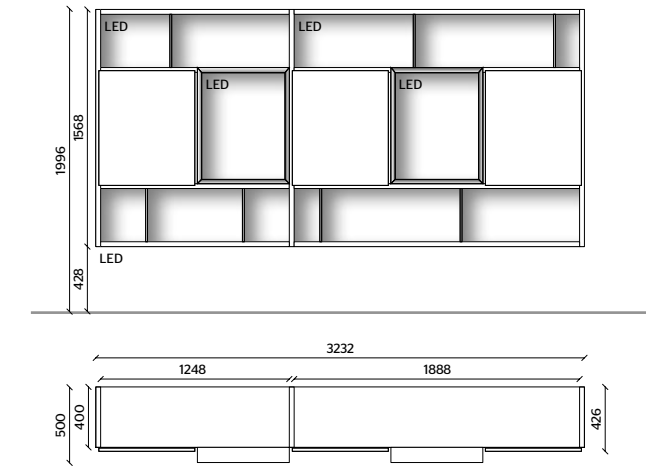

- **STRUCTURE, DISPLAY**
  EUCALYPTUS
- **BACKS**
  COPPER MATT LACQUER
- **DOORS**
  COPPER GLOSSY LACQUER
- **CENTRAL DIVIDING PANELS**
  COPPER METAL
- **LED LIGHTING,
  RADIO CONTROL KIT**

THE LACQUERED OR WOODEN DOORS
AND DRAWERS ARE 22 MM THICK