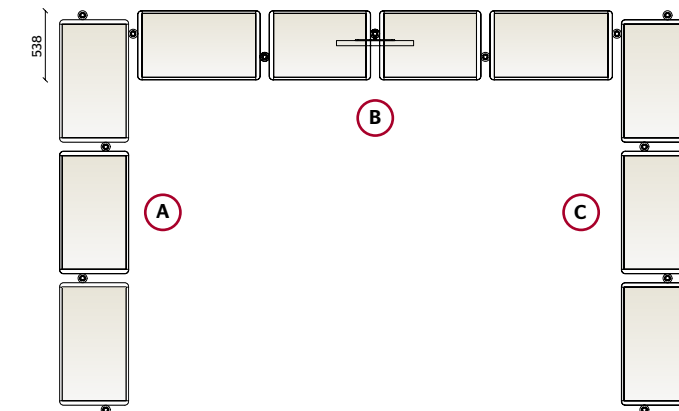

Hector Night

**WALL-MOUNTED BRACKETS,
SHELVES FRAME,
CLOTHES RODS**
BRONZE

SHELVES INSERT
TRANSPARENT GLASS,
MINK ECO SKIN

DRAWERS UNITS TOP,
TRANSPARENT GLASS

DRAWERS
LIGHT CHESTNUT MELAMINE,
BRONZE COLOUR HANDLE

**LED LIGHTING,
RADIO CONTROL KIT**

VTRR_TRANSPARENT GLASS
ES_ECO SKIN