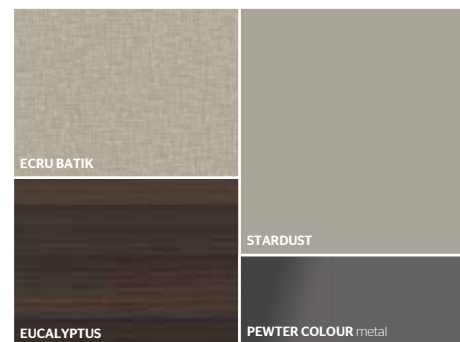

Pass-Word Evolution

17

SUSPENDED STORAGE UNIT

- **STRUCTURE**
  ECRU BATIK
- **SIDE COVERINGS, UPPER COVERING, OPEN COMPARTMENT**
  EUCALYPTUS
- **HINGED DOORS, FLAP DOOR**
  STARDUST MATT LACQUER, STOPSOL TRANSPARENT GLASS WITH PEWTER COLOUR FRAME
- **LED LIGHTING, RADIO CONTROL KIT**

HANGING SHELVES

- **SHELVES**
  PEWTER COLOUR METAL
- **LED LIGHTING, RADIO CONTROL KIT**

18

FLOOR STANDING STORAGE UNIT

- **STRUCTURE**
  SLATE BATIK
- **SIDE COVERINGS, HINGED DOORS, DRAWER**
  PETROLEUM BLUE MATT LACQUER
- **UPPER COVERING**
  GREEN ALPINE MARBLE
- **OPEN COMPARTMENT**
  PEWTER COLOUR MATT LACQUER
- **LED LIGHTING, RADIO CONTROL KIT**

HANGING SHELVES

- **SHELVES**
  PEWTER COLOUR METAL
- **LED LIGHTING, RADIO CONTROL KIT**