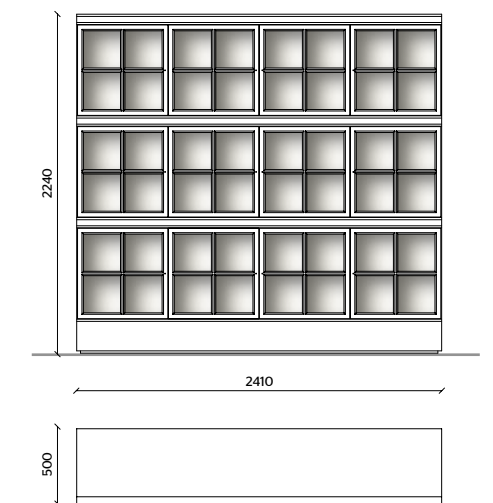

STRUCTURE
EUCALYPTUS

FRONT
SPICE MATT LACQUER,
TRANSPARENT GLASS

SHELVES
TRANSPARENT GLASS

STRUCTURE, SHELVES
CHALK WHITE MATT LACQUER

BACK PANEL
SPICE MATT LACQUER

FRONT
CHALK WHITE MATT LACQUER,
TRANSPARENT GLASS