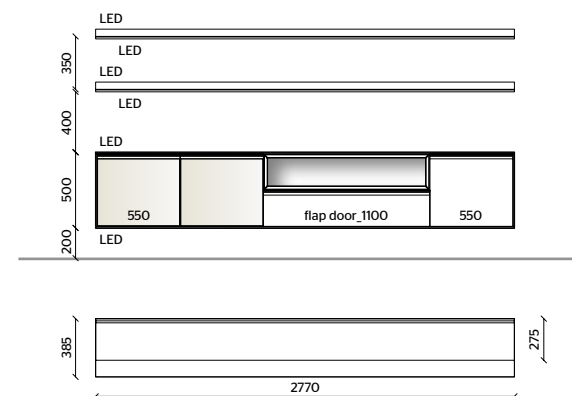

Pass-Word Evolution

17

SUSPENDED STORAGE UNIT

- **STRUCTURE**
  ECRU BATIK
- **SIDE COVERINGS, UPPER COVERING, OPEN COMPARTMENT**
  EUCALYPTUS
- **HINGED DOORS, FLAP DOOR**
  STARDUST MATT LACQUER, STOPSOL TRANSPARENT GLASS WITH PEWTER COLOUR FRAME
- **LED LIGHTING, RADIO CONTROL KIT**

HANGING SHELVES

- **SHELVES**
  PEWTER COLOUR METAL
- **LED LIGHTING, RADIO CONTROL KIT**

18

FLOOR STANDING STORAGE UNIT

- **STRUCTURE**
  SLATE BATIK
- **SIDE COVERINGS, HINGED DOORS, DRAWER**
  PETROLEUM BLUE MATT LACQUER
- **UPPER COVERING**
  GREEN ALPINE MARBLE
- **OPEN COMPARTMENT**
  PEWTER COLOUR MATT LACQUER
- **LED LIGHTING, RADIO CONTROL KIT**

HANGING SHELVES

- **SHELVES**
  PEWTER COLOUR METAL
- **LED LIGHTING, RADIO CONTROL KIT**