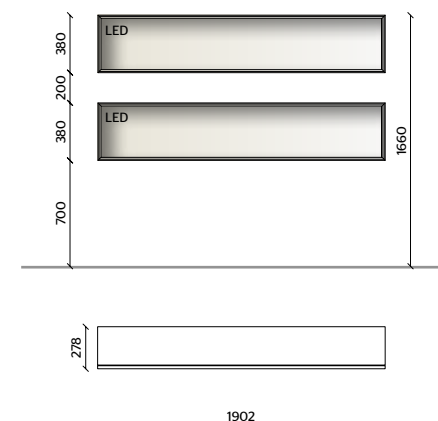

HANGING DISPLAY CABINETS
STOPSOL TRANSPARENT GLASS
WITH COPPER PROFILE
BASE, TOP
COPPER MATT LACQUER
BACK
MIRROR
LED LIGHTING,
RADIO CONTROL KIT

SUPPORT SHELF
SUPPORT SHELF
EUCALYPTUS
RISE FOR WIRE HANDLING
COPPER METAL
LED LIGHTING,
RADIO CONTROL KIT

HANGING SHELVES
SHELF
COPPER METAL
LED LIGHTING,
RADIO CONTROL KIT

HANGING DISPLAY CABINET
STOPSOL TRANSPARENT GLASS
WITH COPPER PROFILE
BASE, TOP
COPPER MATT LACQUER
BACK
MIRROR
LED LIGHTING,
RADIO CONTROL KIT