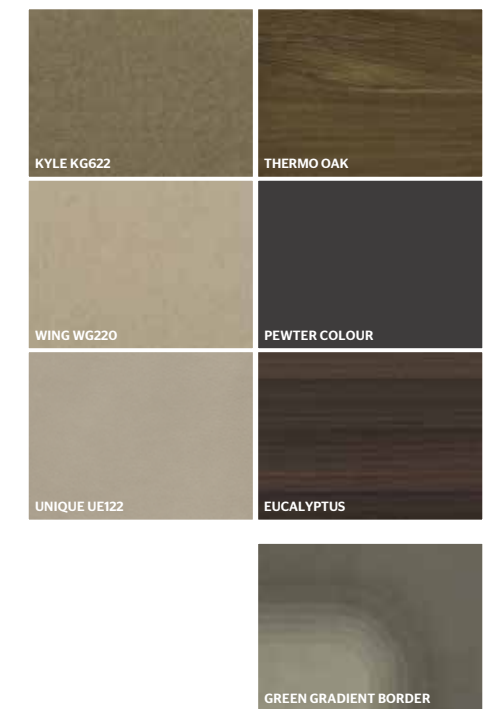

EDGE

CARPET

500 X 400 / CUSTOMISED CARPET
GREEN GRADIENT BORDER COLOUR