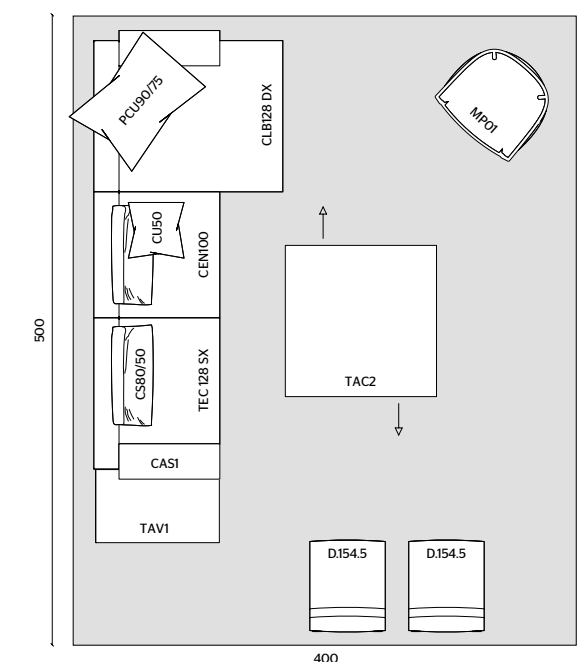

**MARGOU**

**ARMCHAIR**

MPO1 W 80 D 74 H 72  
SCIROCCO SD930 LEATHER  
EUCALYPTUS STRUCTURE

**CORBA**

**CARPET**

500 X 400 / CUSTOMISED CARPET  
MINERAL COLOUR

MEASUREMENTS IN CM

**MARTEEN**