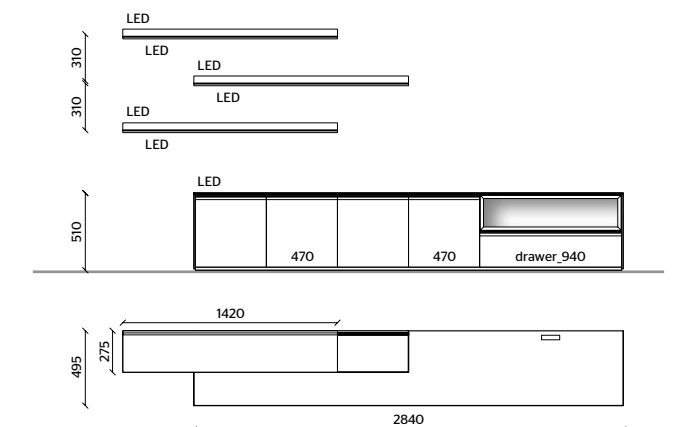

**HANGING SHELVES**

- SHELVES**  
PEWTER COLOUR METAL
- LED LIGHTING, RADIO CONTROL KIT**