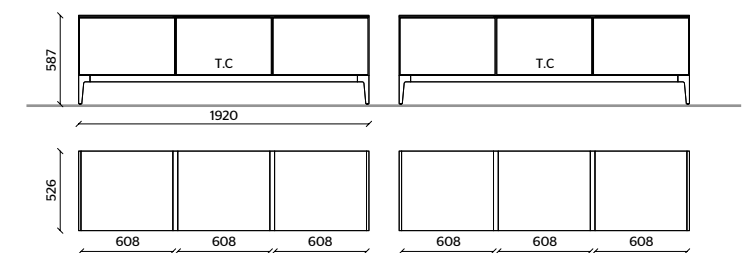

STRUCTURE
BURGUNDY MATT LACQUER

TOP
BURGUNDY COLOURED GLASS

DRAWERS
BURGUNDY COLOURED GLASS
WITH PEWTER COLOUR PROFILE

METAL BASE
PEWTER COLOUR METAL