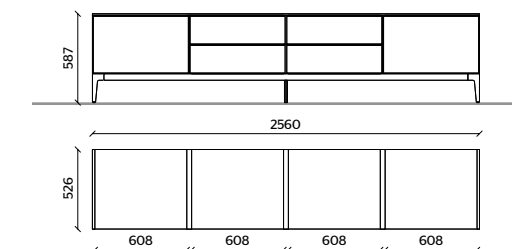

# 505 UP Sideboard

**STRUCTURE, DOOR, DRAWERS, TOP**  
COPPER MATT LACQUER  
**METAL BASE**  
COPPER METAL

**STRUCTURE**  
STARDUST MATT LACQUER  
**TOP**  
STARDUST ETCHED GLASS  
**DRAWERS**  
STARDUST ETCHED GLASS  
WITH PEWTER COLOUR PROFILE  
**METAL BASE**  
PEWTER COLOUR METAL