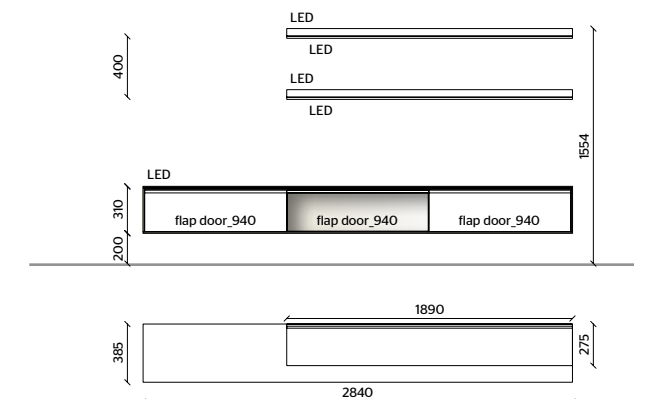

## HANGING SHELVES

**SHELVES**  
PEWTER COLOUR METAL

**LED LIGHTING, RADIO CONTROL KIT**