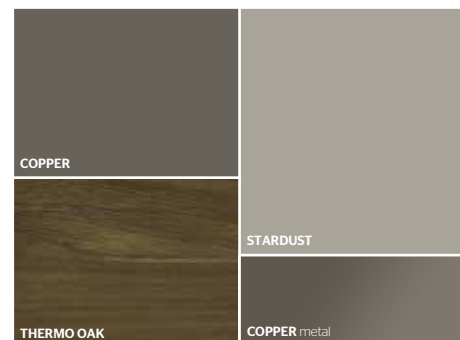

LED LIGHTING,

RADIO CONTROL KIT