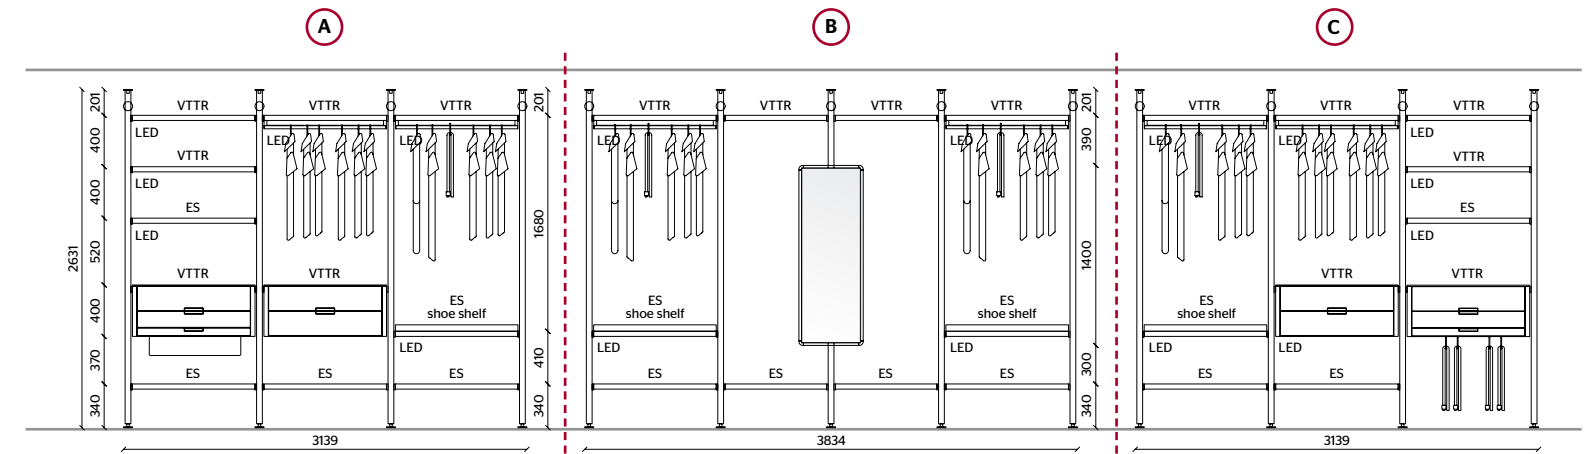

**WALL-MOUNTED BRACKETS,
SHELVES FRAME,
CLOTHES RODS**
BRONZE

SHELVES INSERT
TRANSPARENT GLASS,
MINK ECO SKIN

DRAWERS UNITS TOP,
TRANSPARENT GLASS

DRAWERS
LIGHT CHESTNUT MELAMINE,
BRONZE COLOUR HANDLE

**LED LIGHTING,
RADIO CONTROL KIT**

VTRR_TRANSPARENT GLASS
ES_ECO SKIN