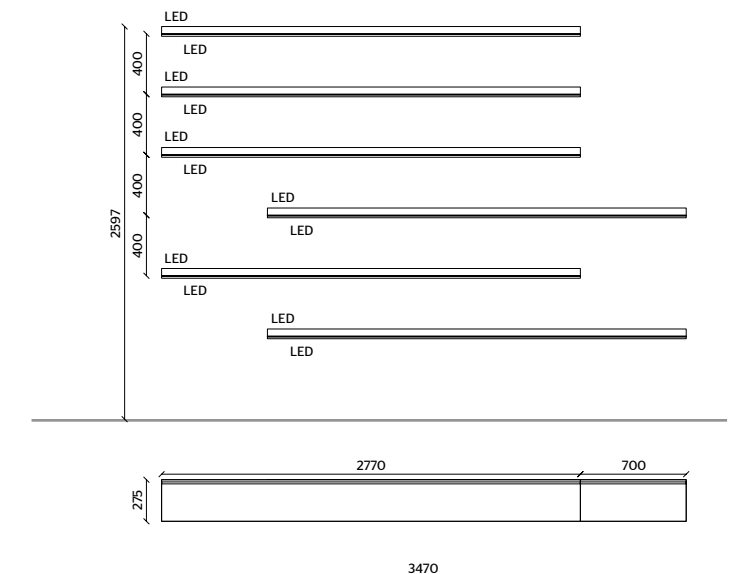

HANGING SHELVES

- **SHELVES**
  COPPER METAL
- **LED LIGHTING,**
  RADIO CONTROL KIT