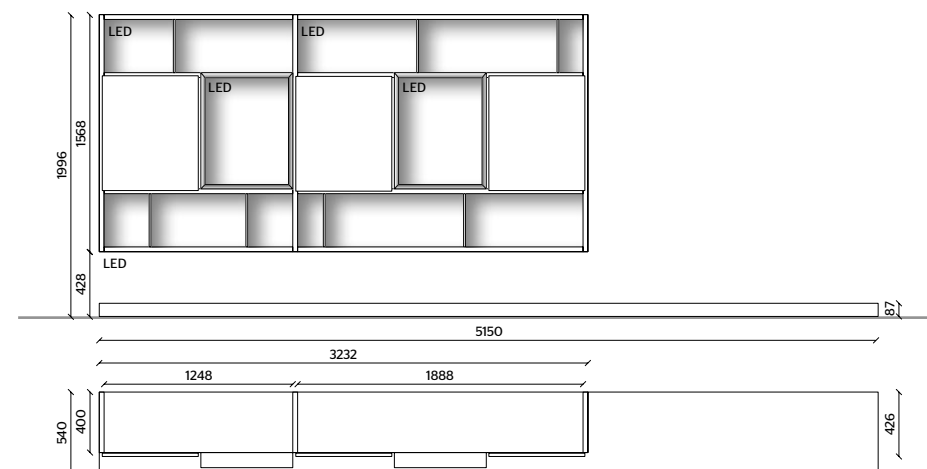

LED LIGHTING,

RADIO CONTROL KIT