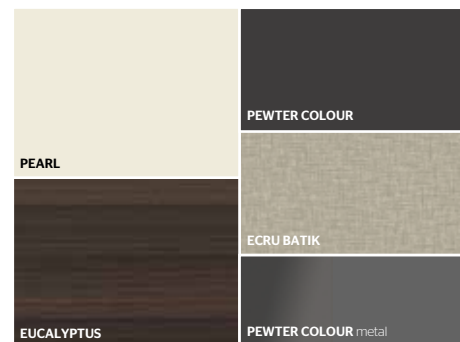

FLOOR STANDING STORAGE UNIT

- **STRUCTURE**
  SLATE BATIK
- **TOP**
  LONDON SKY MATT LACQUER,
  BRONZE GLASS
- **FLAP DOOR**
  STOPSOL TRANSPARENT GLASS
  WITH PEWTER COLOUR FRAME
- **DRAWERS**
  LONDON SKY MATT LACQUER
- **LED LIGHTING,
  RADIO CONTROL KIT**

HANGING DISPLAY CABINETS

- STOPSOL TRANSPARENT GLASS
  WITH PEWTER COLOUR PROFILE
- **BASE, TOP**
  PEWTER COLOUR MATT LACQUER
- **BACK**
  MIRROR
- **LED LIGHTING,
  RADIO CONTROL KIT**