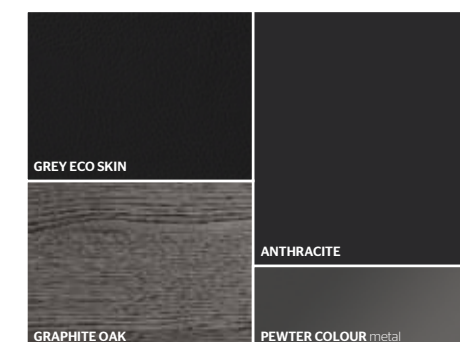

LED LIGHTING,

RADIO CONTROL KIT