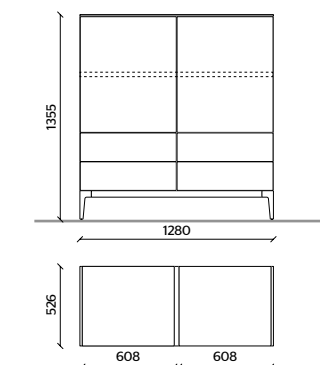

STRUCTURE, DOORS, DRAWERS
GRAPHITE OAK
TOP
BLACK MARQUINA MARBLE
METAL BASE
PEWTER COLOUR METAL