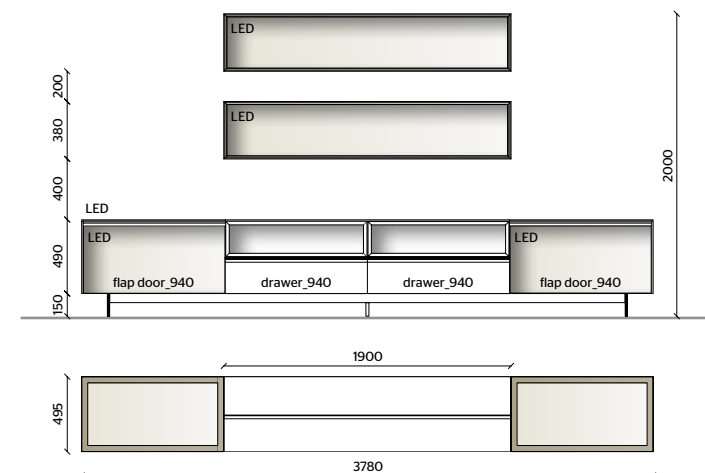

FLOOR STANDING STORAGE UNIT

- **STRUCTURE**
  SLATE BATIK
- **SIDE COVERINGS, UPPER COVERING**
  COPPER MATT LACQUER
- **HINGED DOORS**
  STOPSOL TRANSPARENT GLASS WITH COPPER FRAME
- **METAL BASE**
  COPPER METAL
- **LED LIGHTING, RADIO CONTROL KIT**