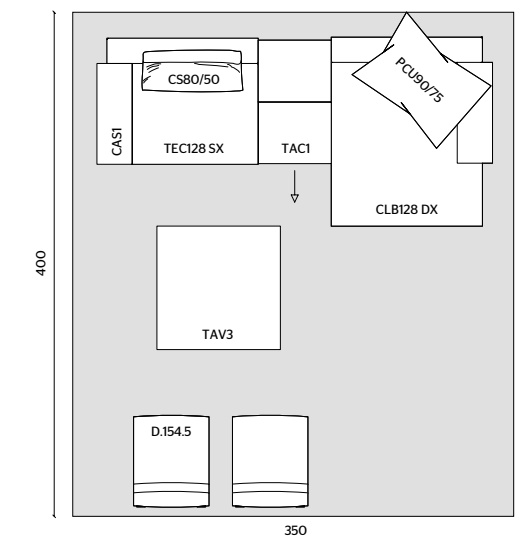

Marteen

2

MEASUREMENTS IN CM

MARTEEN

SOFA

LINEAR SOFA

TEC128 SX + CLB128 DX
UNIQUE UE130 LEATHER
PAINTED PEWTER COLOUR BASE

ARMREST WITH DRAWER

CAS1
EUCALYPTUS TOP
PEWTER COLOUR MATT LACQUER DRAWER

BACK CUSHION

CS80/50 UNIQUE UE130 LEATHER

ORNAMENTAL CUSHION

PCU90/75 UNIQUE UE130 LEATHER

COFFEE TABLE

TAC1 W 58 D 98 H 36
EUCALYPTUS TOP
PEWTER COLOUR MATT LACQUER DRAWER

MARTEEN

COFFEE TABLE

TAV3 W 98 D 98 H 16,5
EUCALYPTUS TOP
PEWTER COLOUR MATT LACQUER BASE

ROUND

ARMCHAIRS

N.2 D.154.5B W 61 D 72 H 80
WING WG237 FABRIC
SIDES: WING WG254 FABRIC
SATIN BRASS FEET

DEDALO

CARPET

400 X 350 / CUSTOMISED CARPET
ORANGE SPARK COLOUR

138 | 139