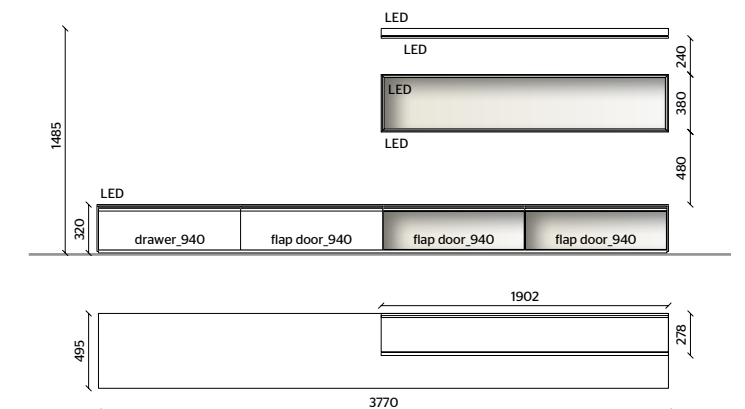

HANGING DISPLAY CABINET

- **STOPSOL TRANSPARENT GLASS
  WITH PEWTER COLOUR PROFILE**
- **BASE, TOP**
  PEWTER COLOUR MATT LACQUER
- **BACK**
  MIRROR
- **LED LIGHTING,
  RADIO CONTROL KIT**
- **HANGING SHELF**
  SHELF
  COPPER METAL
- **LED LIGHTING,
  RADIO CONTROL KIT**