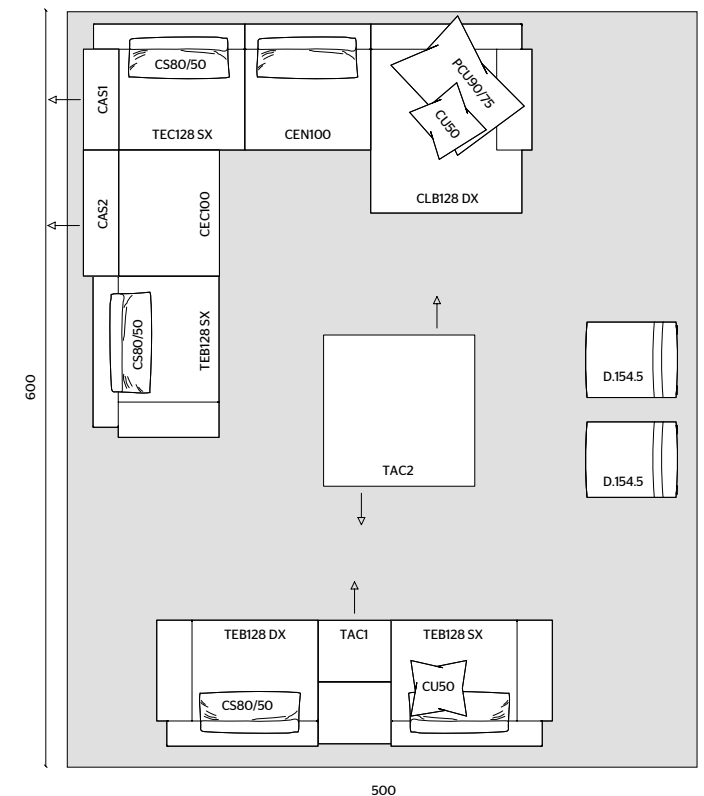

DEDALO

CARPET

600 X 500 / CUSTOMISED CARPET
SOFT GREY COLOUR