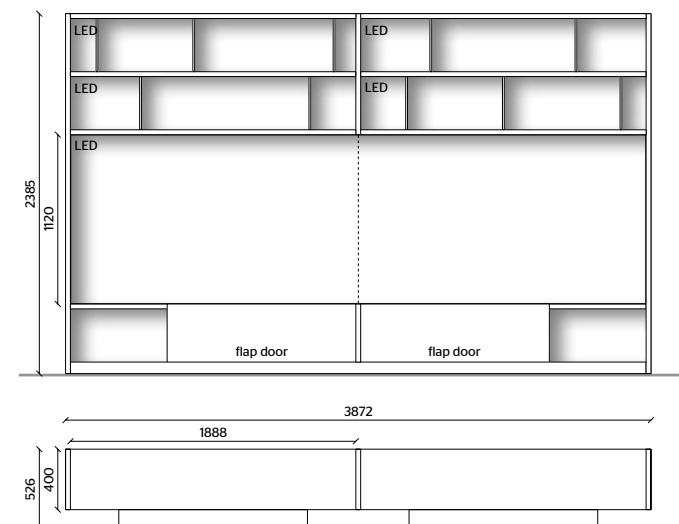

STRUCTURE, BACKS
STARDUST MATT LACQUER

BOISERIE
PEWTER COLOUR MATT LACQUER

TOP, DISPLAY, DISPLAY FLAP DOORS
GRAPHITE OAK

CENTRAL DIVIDING PANELS
COPPER METAL

LED LIGHTING,
RADIO CONTROL KIT

STRUCTURE
PEWTER COLOUR MATT LACQUER

BACKS
STARDUST MATT LACQUER,
SPICE MATT LACQUER

BOISERIE
SPICE MATT LACQUER

DISPLAY, DISPLAY DRAWERS
THERMO OAK

CENTRAL DIVIDING PANELS
PEWTER COLOUR METAL

LED LIGHTING,
RADIO CONTROL KIT