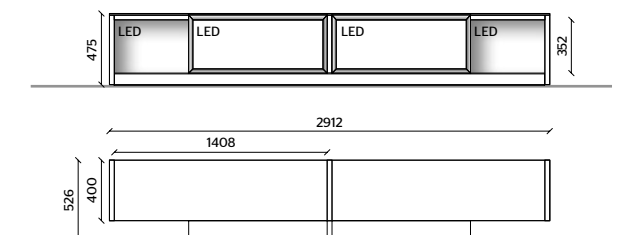

505 UP System

23

STRUCTURE, BACKS
SPICE MATT LACQUER
CENTRAL DIVIDING PANELS
PEWTER COLOUR METAL
LED LIGHTING,
RADIO CONTROL KIT

24

STRUCTURE, TOP, BACKS
ANTHRACITE MATT LACQUER
FLAP DOORS, DISPLAY
EUCALYPTUS
LED LIGHTING,
RADIO CONTROL KIT