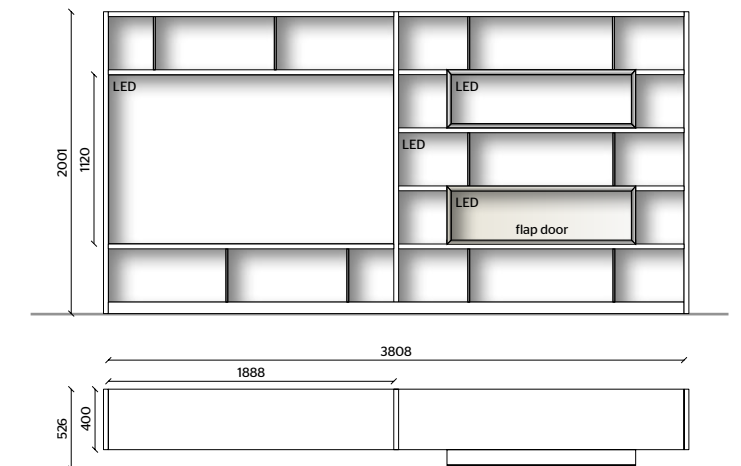

505 UP System

3

- **STRUCTURE**
  LONDON SKY MATT LACQUER
- **BACKS**
  STARDUST MATT LACQUER
- **BOISERIE**
  PEWTER COLOUR MATT LACQUER
- **DISPLAY, DISPLAY DRAWERS**
  GRAPHITE OAK
- **CENTRAL DIVIDING PANELS**
  PEWTER COLOUR METAL
- **LED LIGHTING,
  RADIO CONTROL KIT**

4

- **STRUCTURE**
  COPPER MATT LACQUER
- **BACKS, BOISERIE**
  SILICA MATT LACQUER
- **DISPLAY**
  SPICE MATT LACQUER
- **DISPLAY FLAP DOOR**
  TRANSPARENT STOPSOL GLASS
  WITH COPPER FRAME
- **CENTRAL DIVIDING PANELS**
  COPPER METAL
- **LED LIGHTING,
  RADIO CONTROL KIT**