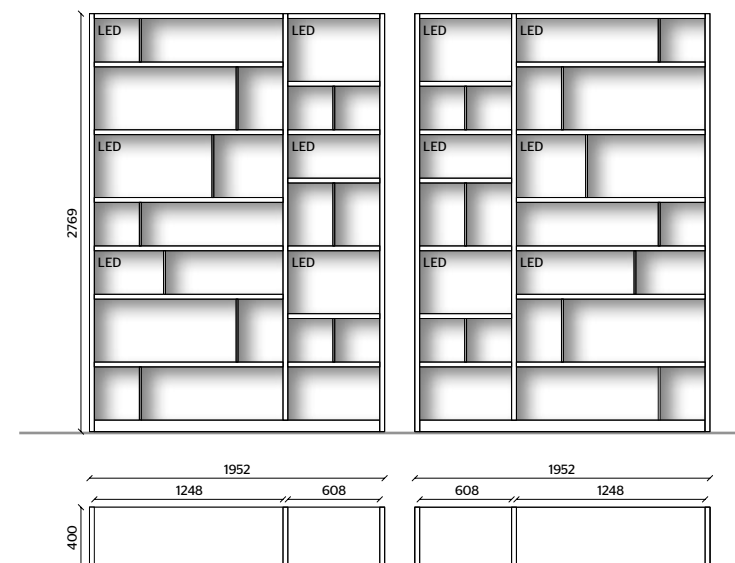

505 UP System

23

STRUCTURE, BACKS
SPICE MATT LACQUER
CENTRAL DIVIDING PANELS
PEWTER COLOUR METAL
LED LIGHTING,
RADIO CONTROL KIT

24

STRUCTURE, TOP, BACKS
ANTHRACITE MATT LACQUER
FLAP DOORS, DISPLAY
EUCALYPTUS
LED LIGHTING,
RADIO CONTROL KIT