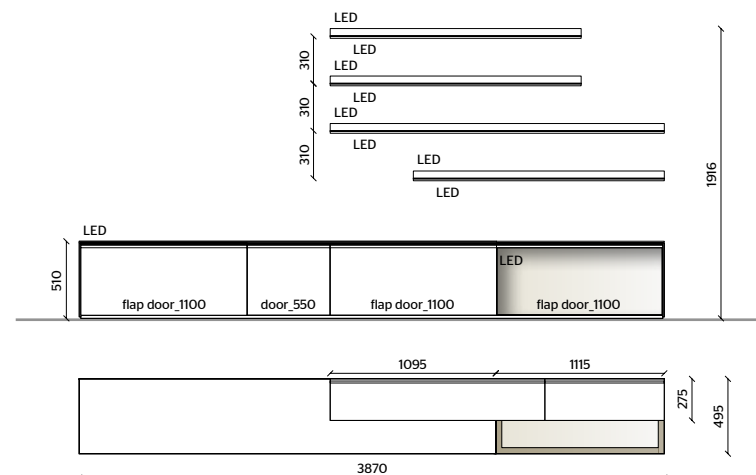

Pass-Word Evolution

15

FLOOR STANDING STORAGE UNIT

- **STRUCTURE**
  ECRU BATIK
- **SIDE COVERINGS**
  MOKA GLOSSY LACQUER
- **UPPER COVERING**
  MOKA GLOSSY LACQUER,
  SMOKED GLASS
- **HINGED DOOR, FLAP DOORS**
  MOKA MATT LACQUER,
  STOPSOL TRANSPARENT GLASS
  WITH COPPER FRAME
- **LED LIGHTING,
  RADIO CONTROL KIT**

HANGING SHELVES

- **SHELVES**
  COPPER METAL
- **LED LIGHTING,
  RADIO CONTROL KIT**

16

FLOOR STANDING STORAGE UNIT

- **STRUCTURE**
  SLATE BATIK
- **SIDE COVERINGS**
  ANTHRACITE MATT LACQUER
- **UPPER COVERING**
  BLACK MARQUINA MARBLE,
  SMOKED GLASS
- **HINGED DOORS, FLAP DOORS**
  ANTHRACITE MATT LACQUER,
  STOPSOL TRANSPARENT GLASS
  WITH PEWTER COLOUR FRAME
- **METAL BASE**
  PEWTER COLOUR METAL
- **LED LIGHTING,
  RADIO CONTROL KIT**

HANGING SHELVES

- **SHELVES**
  PEWTER COLOUR METAL
- **LED LIGHTING,
  RADIO CONTROL KIT**