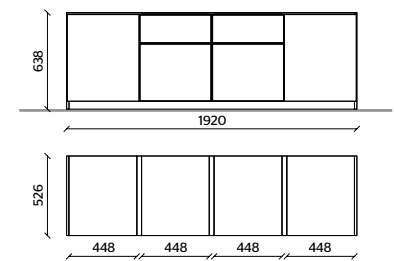

**TOP**  
EUCALYPTUS

17

**STRUCTURE, DOORS**  
DUNE MATT LACQUER

**TOP**  
DUNE ETCHED GLASS

**DRAWERS**  
DUNE MATT LACQUER  
WITH PEWTER COLOUR PROFILE

18

**STRUCTURE**  
BURGUNDY MATT LACQUER

**TOP**  
BURGUNDY COLOURED GLASS