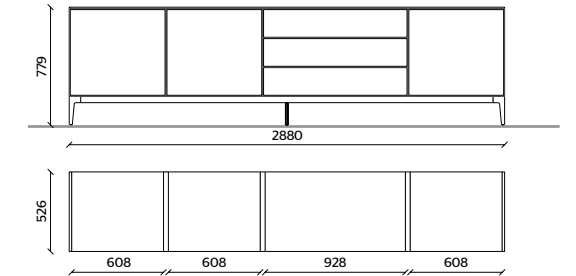

# 505 UP Sideboard

15

**STRUCTURE**  
GRAPHITE OAK

**TOP**  
BLACK MARQUINA MARBLE

**DOORS, DRAWERS**  
GRAPHITE OAK  
WITH PEWTER COLOUR PROFILE

**METAL BASE**  
PEWTER COLOUR METAL

16

**STRUCTURE, DOORS, DRAWERS**  
COPPER MATT LACQUER