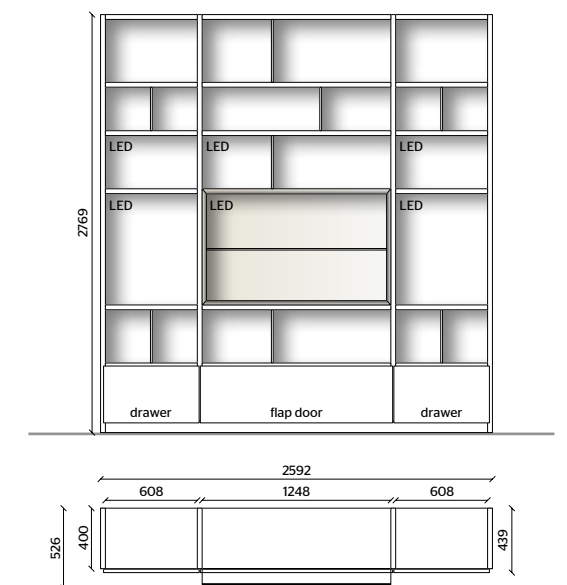

**CENTRAL DIVIDING PANELS**  
COPPER METAL

**LED LIGHTING,  
RADIO CONTROL KIT**

THE LACQUERED OR WOODEN DOORS  
AND DRAWERS ARE 22 MM THICK