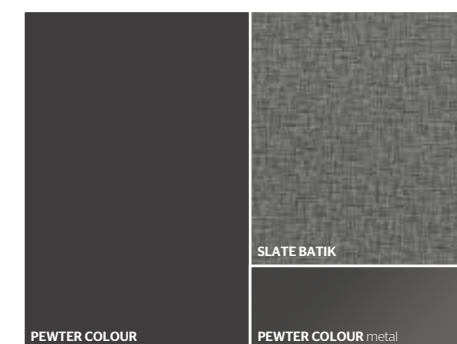

## HANGING SHELVES

**SHELVES**  
PEWTER COLOUR METAL

**LED LIGHTING, RADIO CONTROL KIT**