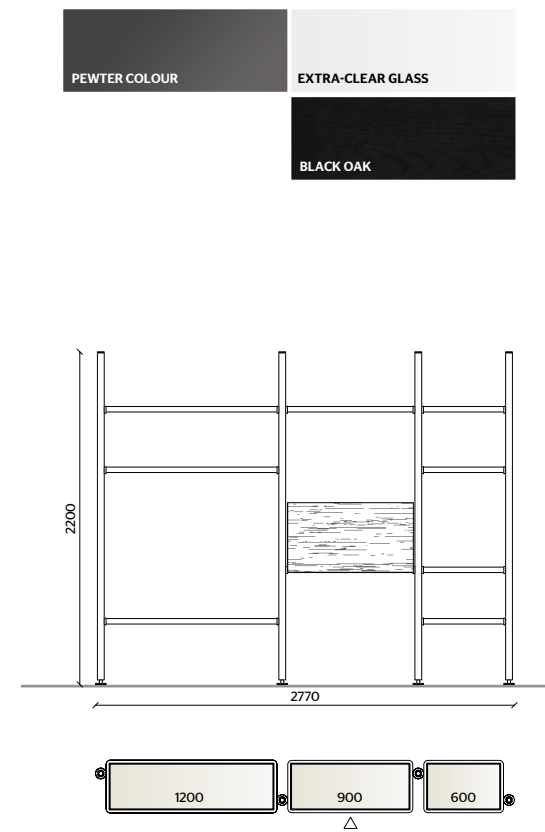

6
WALL-MOUNTED BRACKETS, SHELVES FRAME BLACK OAK
SHELVES INSERT SMOKED GLASS
CONTAINERS WITH FLAP DOOR BLACK OAK