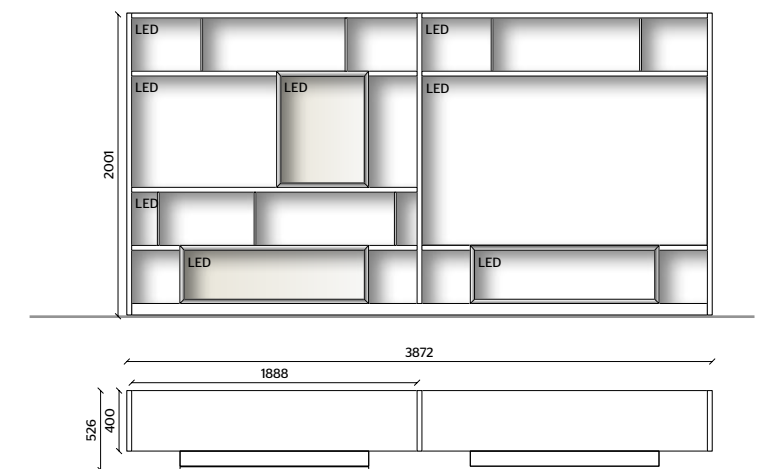

STRUCTURE
MOKA MATT LACQUER

BACKS
LONDON SKY MATT LACQUER

DISPLAY
SPICE MATT LACQUER

DISPLAY DOORS
TRANSPARENT STOPSOL GLASS
WITH PEWTER COLOUR FRAME

CENTRAL DIVIDING PANELS
PEWTER COLOUR METAL

LED LIGHTING,
RADIO CONTROL KIT

STRUCTURE
MOKA MATT LACQUER

BACKS
LONDON SKY MATT LACQUER

DISPLAY
THERMO OAK

DISPLAY DOORS
TRANSPARENT STOPSOL GLASS
WITH PEWTER COLOUR FRAME

CENTRAL DIVIDING PANELS
PEWTER COLOUR METAL

LED LIGHTING,
RADIO CONTROL KIT