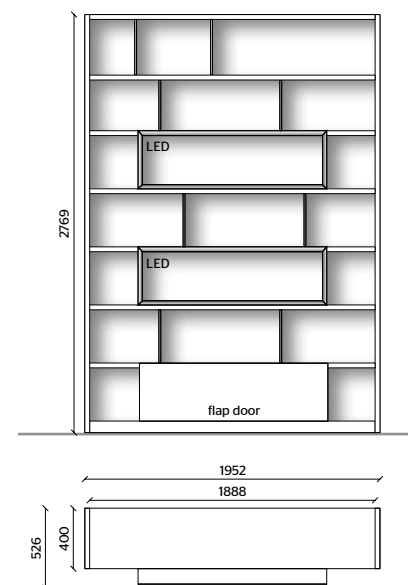

**CENTRAL DIVIDING PANELS**  
COPPER METAL

**LED LIGHTING,  
RADIO CONTROL KIT**

THE LACQUERED OR WOODEN DOORS  
AND DRAWERS ARE 22 MM THICK