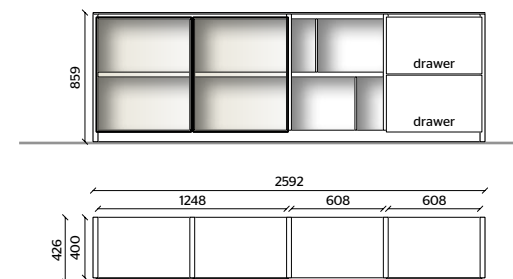

**DRAWERS**

STARDUST GLOSSY LACQUER

**CENTRAL DIVIDING PANELS**

PEWTER COLOUR METAL

THE LACQUERED OR WOODEN DOORS  
AND DRAWERS ARE 22 MM THICK

20

**STRUCTURE**

LONDON SKY MATT LACQUER