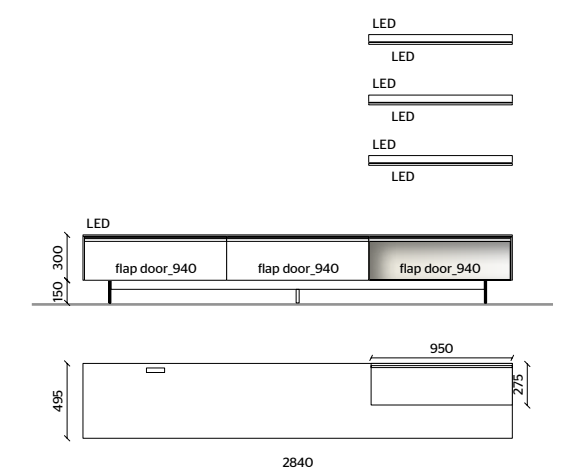

HANGING SHELVES

- **SHELVES**
  PEWTER COLOUR METAL
- **LED LIGHTING,
  RADIO CONTROL KIT**