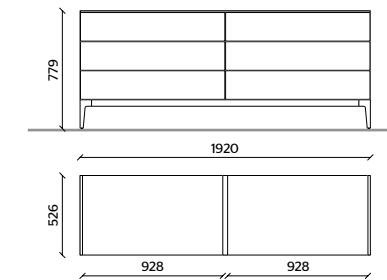

STRUCTURE
MOONLIGHT MATT LACQUER

TOP
MOONLIGHT COLOURED GLASS

DRAWERS
MOONLIGHT GLOSSY LACQUER

METAL BASE
PEWTER COLOUR METAL