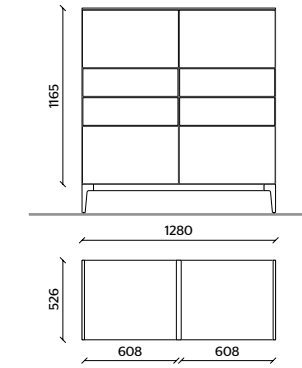

# 505 UP Sideboard

8

**STRUCTURE, TOP**  
SPICE MATT LACQUER

**DRAWERS**  
SPICE MATT LACQUER  
WITH PEWTER COLOUR PROFILE

**METAL BASE**  
PEWTER COLOUR METAL

9

**STRUCTURE**  
MOONLIGHT MATT LACQUER

**TOP**  
MOONLIGHT COLOURED GLASS