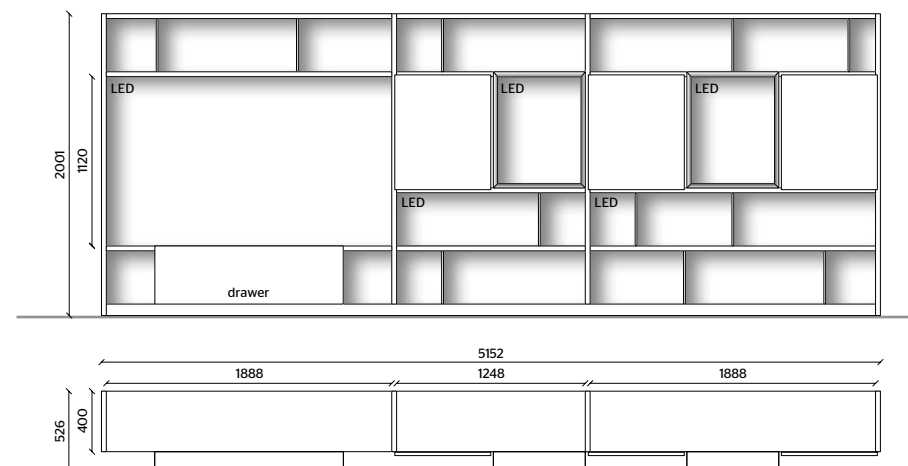

STRUCTURE
SILICA MATT LACQUER

BACKS, BOISERIE, DISPLAY
DOLOMITE GREY MATT LACQUER

DOORS, DRAWER
GLAZE

CENTRAL DIVIDING PANELS
COPPER METAL

LED LIGHTING,
RADIO CONTROL KIT

THE LACQUERED OR WOODEN DOORS
AND DRAWERS ARE 22 MM THICK

STRUCTURE, BACKS, BOISERIE
DOLOMITE GREY MATT LACQUER

DOORS
GLAZE

DISPLAY, DISPLAY DRAWER
THERMO OAK

CENTRAL DIVIDING PANELS
COPPER METAL

LED LIGHTING,
RADIO CONTROL KIT

THE LACQUERED OR WOODEN DOORS
AND DRAWERS ARE 22 MM THICK