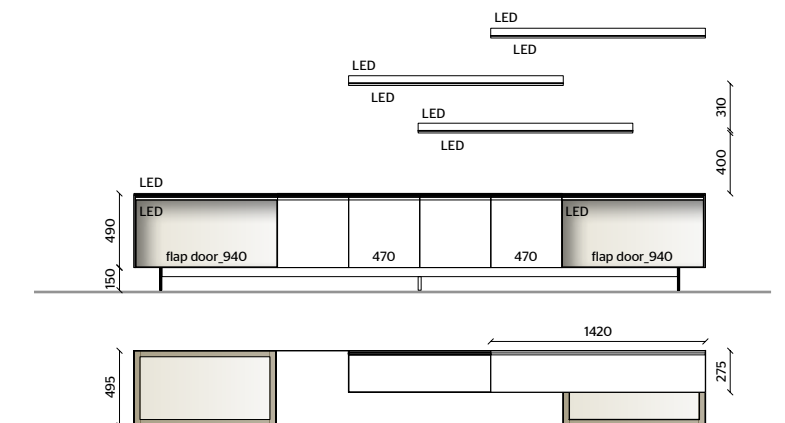

**HANGING SHELVES**

- SHELVES**  
PEWTER COLOUR METAL
- LED LIGHTING,  
RADIO CONTROL KIT**