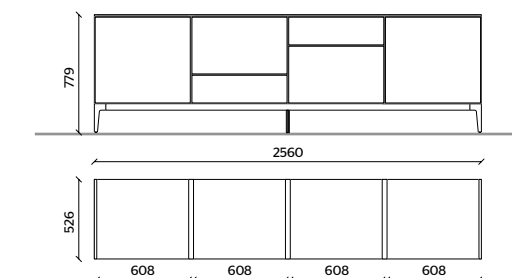

STRUCTURE
MOONLIGHT MATT LACQUER
TOP
MOONLIGHT ETCHED GLASS
DOORS, DRAWERS
MOONLIGHT ETCHED GLASS
WITH PEWTER COLOUR PROFILE
METAL BASE
PEWTER COLOUR METAL