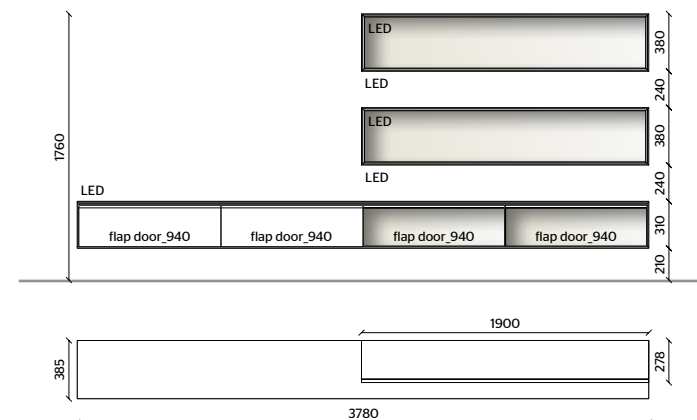

## HANGING DISPLAY CABINETS

STOPSOL TRANSPARENT GLASS WITH PEWTER COLOUR PROFILE

**BASE, TOP**  
PEWTER COLOUR MATT LACQUER

**BACK**  
MIRROR

**LED LIGHTING, RADIO CONTROL KIT**