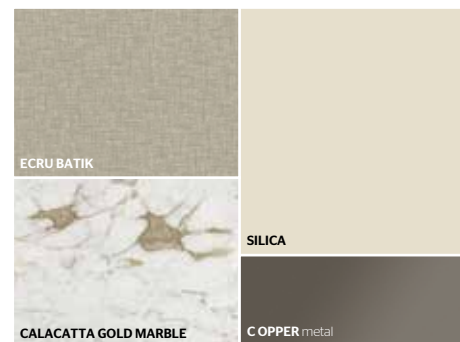

FLOOR STANDING STORAGE UNIT

- **STRUCTURE**
  ECRU BATIK
- **SIDE COVERINGS**
  COPPER MATT LACQUER
- **UPPER COVERING**
  SMOKED GLASS
- **HINGED DOORS**
  STOPSOL TRANSPARENT GLASS
  WITH COPPER FRAME
- **METAL BASE**
  COPPER METAL
- **LED LIGHTING,**
  RADIO CONTROL KIT