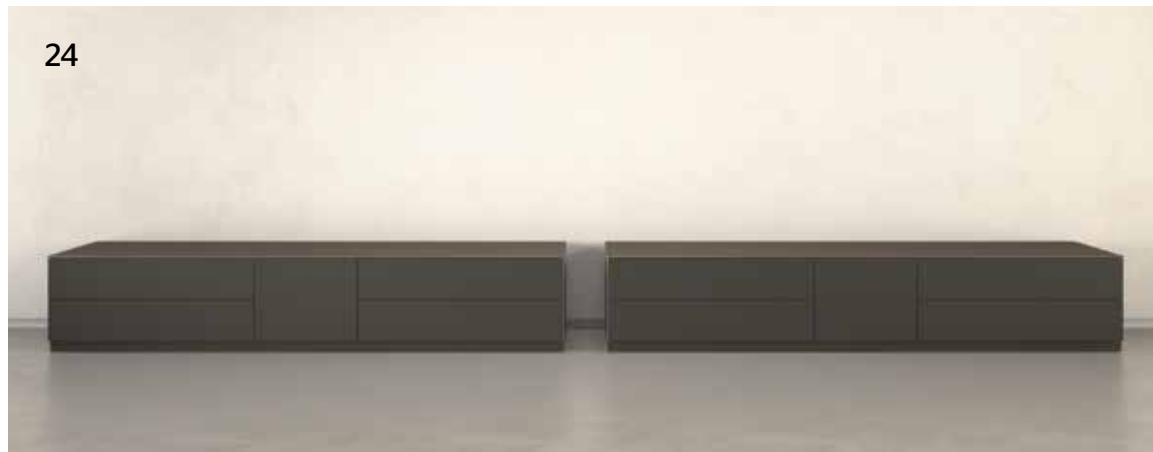

505 UP Sideboard

22

STRUCTURE
ANTHRACITE MATT LACQUER

TOP
ANTHRACITE ETCHED GLASS

DRAWERS
ANTHRACITE MATT LACQUER
WITH PEWTER COLOUR PROFILE

METAL BASE
PEWTER COLOUR METAL

23

STRUCTURE, DRAWERS
PLATINUM MATT LACQUER

TOP
ORIENT GREY MARBLE

METAL BASE
PEWTER COLOUR METAL

24

STRUCTURE, DRAWERS
MOKA MATT LACQUER

TOP
COPPER MATT LACQUER

25

STRUCTURE, DRAWERS
DOLOMITE GREY MATT LACQUER

TOP
ORIENT GREY MARBLE

METAL BASE
COPPER METAL