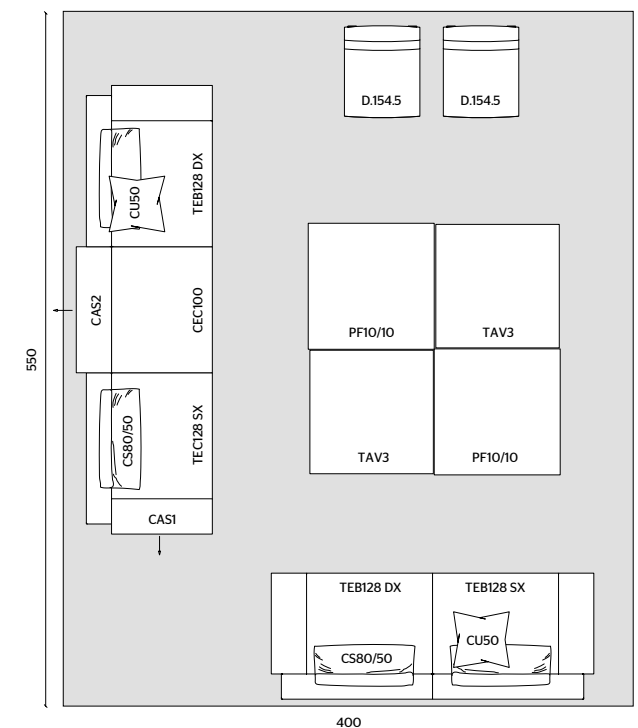

MEASUREMENTS IN CM

**MARTEEN**

**SOFA**

**LINEAR SOFA**  
TEC128 SX + CEC100 + TEB128 DX  
EXTRA L131 LEATHER  
PAINTED PEWTER COLOUR BASE

**ARMREST WITH DRAWER**  
CAS1  
THERMO OAK TOP  
PEWTER COLOUR MATT LACQUER DRAWER