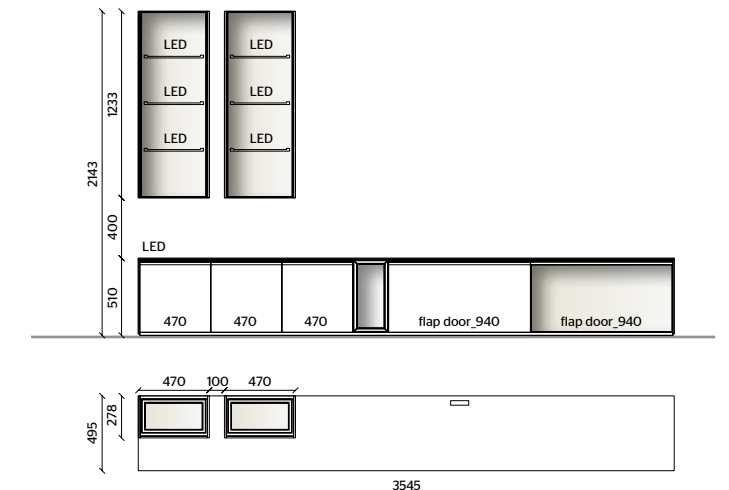

**HANGING DISPLAY CABINETS**  
 EXTRA CLEAR GLASS  
 WITH PEWTER COLOUR PROFILE  
**BASE, TOP, BACK**  
 PEWTER COLOUR MATT LACQUER  
**LED LIGHTING,**  
**RADIO CONTROL KIT**