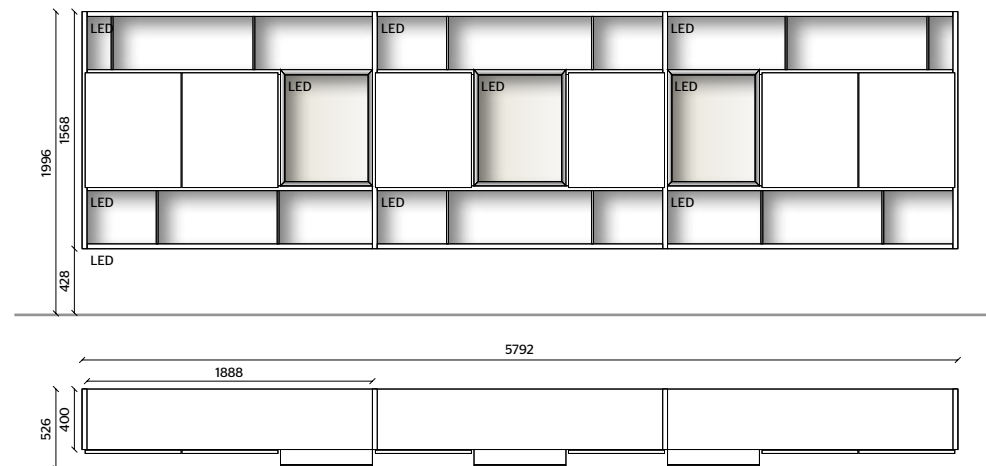

- **STRUCTURE**
  DOLOMITE GREY MATT LACQUER
- **BACKS**
  STARDUST MATT LACQUER
- **DOORS**
  GLAZE
- **DISPLAY**
  THERMO OAK
- **DISPLAY DOORS**
  TRANSPARENT GLASS
  WITH PEWTER COLOUR FRAME
- **CENTRAL DIVIDING PANELS**
  PEWTER COLOUR METAL
- **LED LIGHTING,
  RADIO CONTROL KIT**

THE LACQUERED OR WOODEN DOORS
AND DRAWERS ARE 22 MM THICK