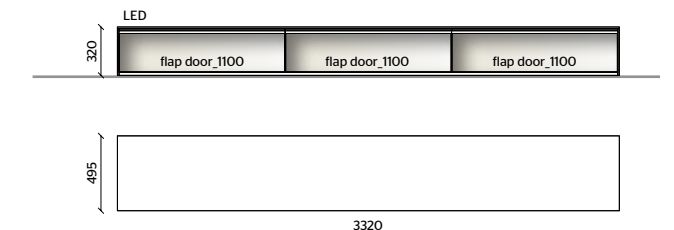

FLOOR STANDING STORAGE UNIT

- **STRUCTURE**
  ECRU BATIK
- **SIDE COVERINGS**
  LONDON SKY MATT LACQUER
- **UPPER COVERING**
  GRAPHITE OAK
- **FLAP DOORS**
  STOPSOL TRANSPARENT GLASS
  WITH PEWTER COLOUR FRAME
- **LED LIGHTING,**
  RADIO CONTROL KIT