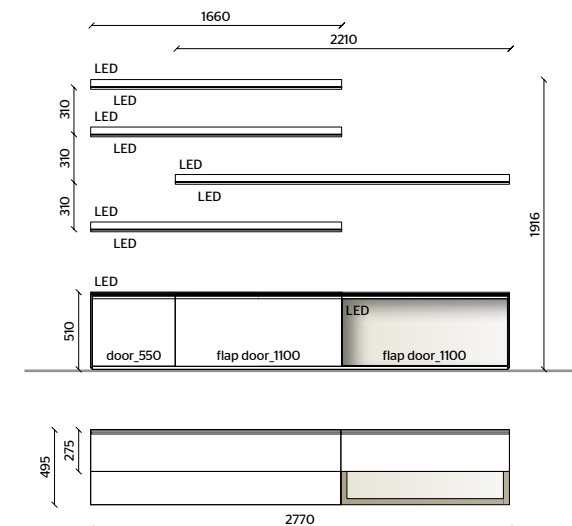

**HANGING DISPLAY CABINET**

- STOPSOL TRANSPARENT GLASS  
WITH PEWTER COLOUR PROFILE**
- BASE, TOP**  
PEWTER COLOUR MATT LACQUER
- BACK**  
MIRROR
- LED LIGHTING,  
RADIO CONTROL KIT**
- HANGING SHELF**  
**SHELF**  
COPPER METAL
- LED LIGHTING,  
RADIO CONTROL KIT**