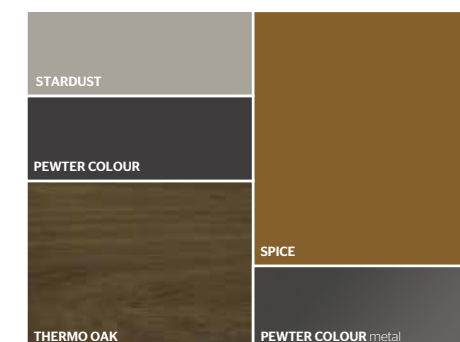

STRUCTURE, BACKS
STARDUST MATT LACQUER

BOISERIE
PEWTER COLOUR MATT LACQUER

TOP, DISPLAY, DISPLAY FLAP DOORS
GRAPHITE OAK

CENTRAL DIVIDING PANELS
COPPER METAL

LED LIGHTING,
RADIO CONTROL KIT

STRUCTURE
PEWTER COLOUR MATT LACQUER

BACKS
STARDUST MATT LACQUER,
SPICE MATT LACQUER

BOISERIE
SPICE MATT LACQUER

DISPLAY, DISPLAY DRAWERS
THERMO OAK

CENTRAL DIVIDING PANELS
PEWTER COLOUR METAL

LED LIGHTING,
RADIO CONTROL KIT