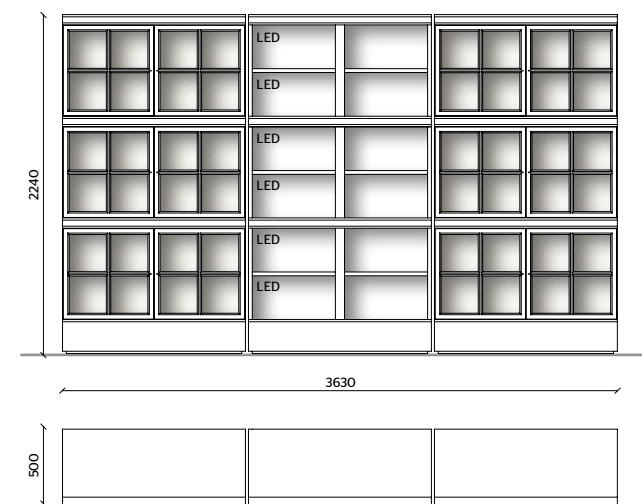

STRUCTURE
EUCALYPTUS

SIDE PANELS
CHALK WHITE MATT LACQUER

FRONT
CHALK WHITE MATT LACQUER,
TRANSPARENT GLASS

SHELVES
EUCALYPTUS,
TRANSPARENT GLASS

LED LIGHTING,
RADIO CONTROL KIT

STRUCTURE, FRONT,
INTERNAL DRAWER UNITS, SHELVES
ANTHRACITE MATT LACQUER

LED LIGHTING,
RADIO CONTROL KIT