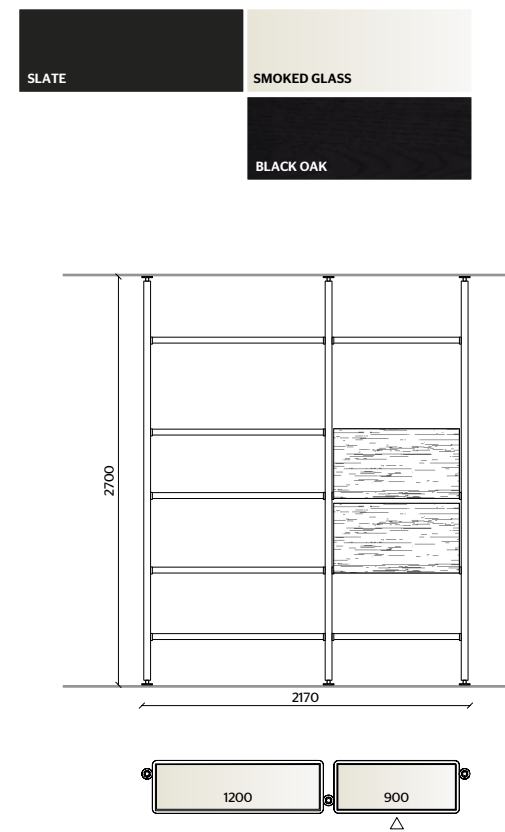

# Hector Bookcase

1  
 CEILING BRACKETS, SHELVES FRAME SLATE  
 SHELVES INSERT SMOKED GLASS  
 CONTAINERS WITH FLAP DOOR BLACK OAK

3  
 CEILING BRACKETS, SHELVES FRAME BRONZE  
 SHELVES INSERT EXTRA-CLEAR GLASS  
 CONTAINERS WITH FLAP DOOR BLACK OAK