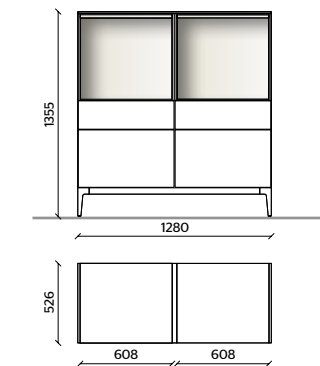

STRUCTURE, DRAWERS
LONDON SKY MATT LACQUER
TOP
GRAPHITE OAK
DOORS
TRANSPARENT STOPSOL GLASS WITH PEWTER COLOUR PROFILE
METAL BASE
PEWTER COLOUR METAL