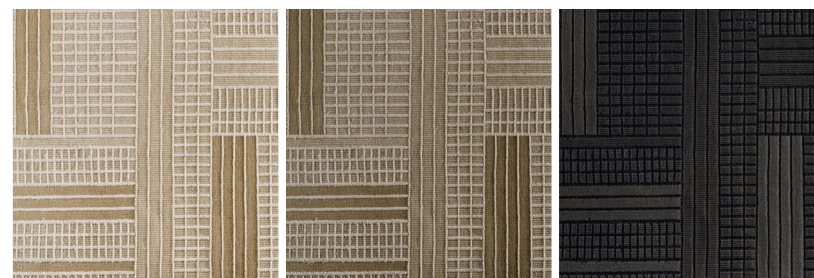

Customised carpets are available prior feasibility verification by the Molteni Sales Dept.

DIMENSIONS

TATE01

300
 118 1/8"
 328 with fringes
 129 1/8" with fringes

TATE02

400
 157 1/2"
 428 with fringes
 168 1/2" with fringes

TATE03

400
 157 1/2"
 428 with fringes
 168 1/2" with fringes

TATE04

500
 196 7/8"
 528 with fringes
 207 7/8" with fringes

Natural

Cognac

Anthracite

DATASHEET