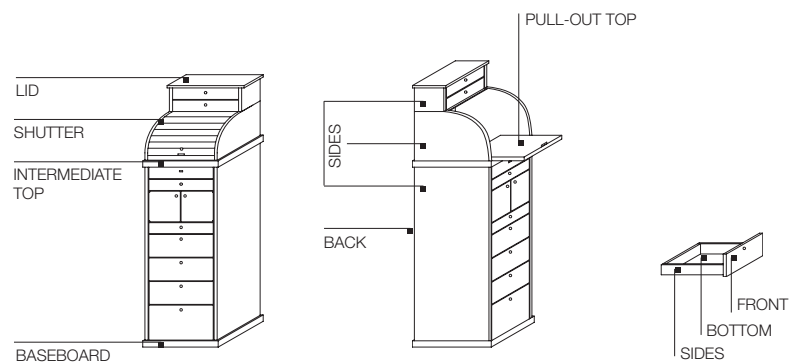

### INTERIOR BOTTOM DRAWER

Particleboard panel faced with melamine.

### PULL-OUT TOP

Plywood panel faced with sliced American walnut and details in heartwood.

## DIMENSIONS