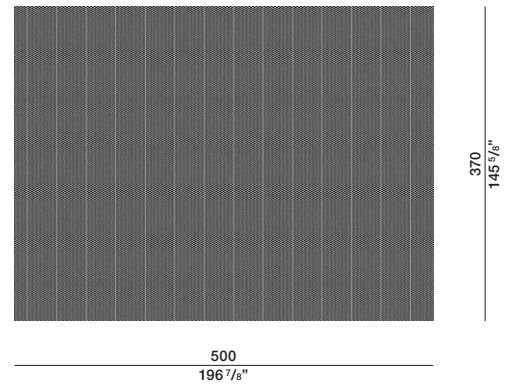

**NOTES**

The overall size of the rugs, including customised articles, may vary by approximately 5% due to how they are made.

If the rugs are to be placed side by side, specify which sides will touch in the order.

**Molteni&C**

2—  
2

**DIMENSIONS**

**TAR001**

**TAR002**

**TAR003**

**TAR004**

Black