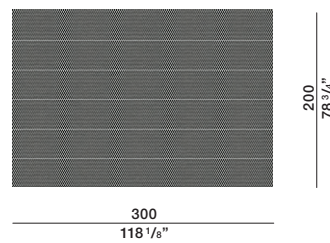

TECHNICAL INFORMATION

Height fleece: cm. 0,6
Density: 2,5 Kg/mq
Structure: made on loom
100% New Zealand wool with
non-slip latex back

COLOURS

Black_Green_Blue_Ivory

MAINTENANCE

Vacuum cleaner.
Do not use steam.

CLEANING

Recommended professional cleaning

MADE TO MEASURE

Rugs can be made to measure subject to a feasibility check by the Molteni&C Sales Office, which reserves the right to change the proportions of the pattern.
Maximum height of the carpet 370 cm

NOTES

The overall size of the rugs, including customised articles, may vary by approximately 5% due to how they are made.

If the rugs are to be placed side by side, specify which sides will touch in the order.

Molteni&C

2—
2

DIMENSIONS

TAR001