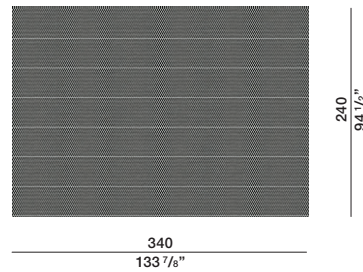

**NOTES**

The overall size of the rugs, including customised articles, may vary by approximately 5% due to how they are made.

If the rugs are to be placed side by side, specify which sides will touch in the order.

**Molteni&C**

2—  
2

**DIMENSIONS**

**TAR001**

**TAR002**

**TAR003**

**TAR004**

Black