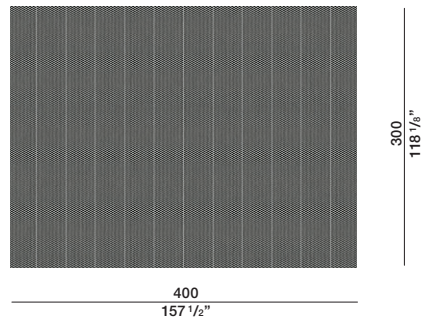

**NOTES**

The overall size of the rugs, including customised articles, may vary by approximately 5% due to how they are made.

If the rugs are to be placed side by side, specify which sides will touch in the order.

**Molteni&C**

2—  
2

**DIMENSIONS**

**TAR001**

**TAR002**

**TAR003**

**TAR004**

Black