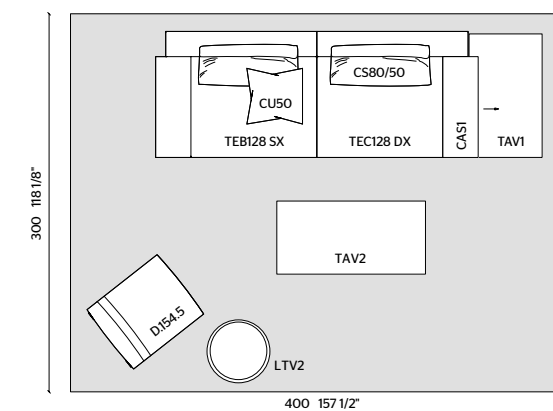

VIBRAZIONI

CARPET

TAVI03 400 X 300
ICE COLOUR