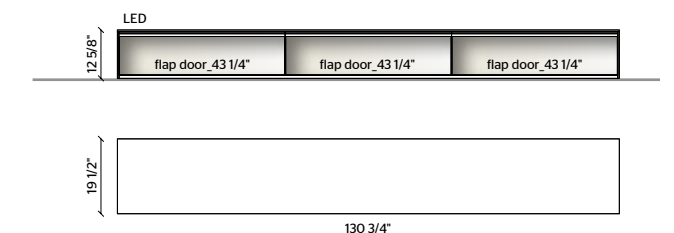

FLOOR STANDING STORAGE UNIT

- **STRUCTURE**
  ECRU BATIK
- **SIDE COVERINGS**
  LONDON SKY MATT LACQUER
- **UPPER COVERING**
  GRAPHITE OAK
- **FLAP DOORS**
  STOPSOL TRANSPARENT GLASS
  WITH PEWTER COLOUR FRAME
- **LED LIGHTING,**
  RADIO CONTROL KIT