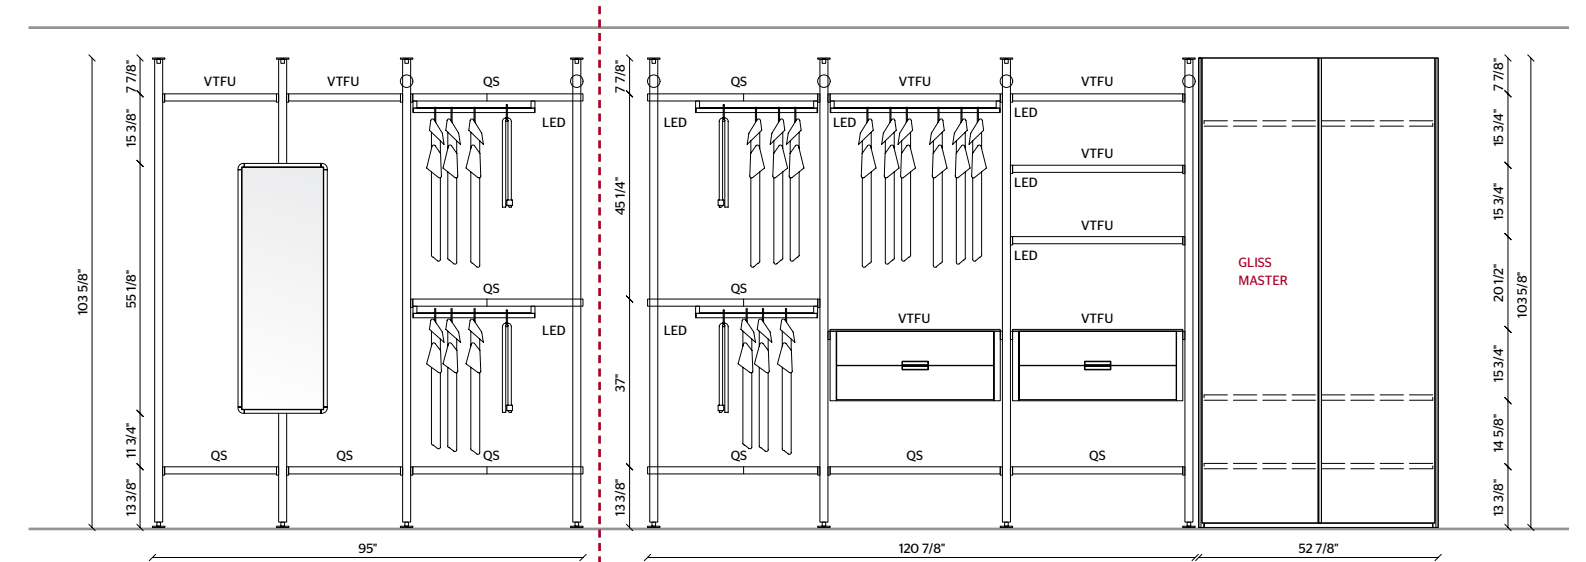

QS_DARK CHESTNUT
VTFU_SMOKED GLASS