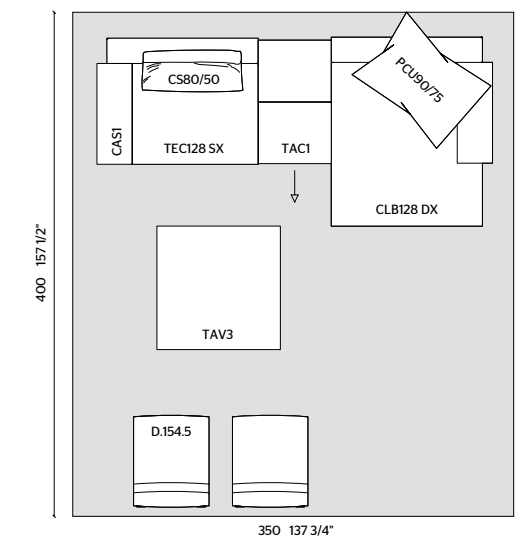

Marteen

2

MEASUREMENTS IN CM

MARTEEN

SOFA

LINEAR SOFA

TEC128 SX + CLB128 DX
UNIQUE UE130 LEATHER
PAINTED PEWTER COLOUR BASE

ARMREST WITH DRAWER

CAS1
EUCALYPTUS TOP
PEWTER COLOUR MATT LACQUER DRAWER

BACK CUSHION

CS80/50 UNIQUE UE130 LEATHER

ORNAMENTAL CUSHION

PCU90/75 UNIQUE UE130 LEATHER

COFFEE TABLE

TAC1 W 58 D 98 H 36
EUCALYPTUS TOP
PEWTER COLOUR MATT LACQUER DRAWER

MARTEEN

COFFEE TABLE

TAV3 W 98 D 98 H 16,5
EUCALYPTUS TOP
PEWTER COLOUR MATT LACQUER BASE

ROUND

ARMCHAIRS

N.2 D.154.5B W 61 D 72 H 80
WING WG237 FABRIC
SIDES: WING WG254 FABRIC
SATIN BRASS FEET

DEDALO

CARPET

400 X 350 / CUSTOMISED CARPET
ORANGE SPARK COLOUR

138 | 139