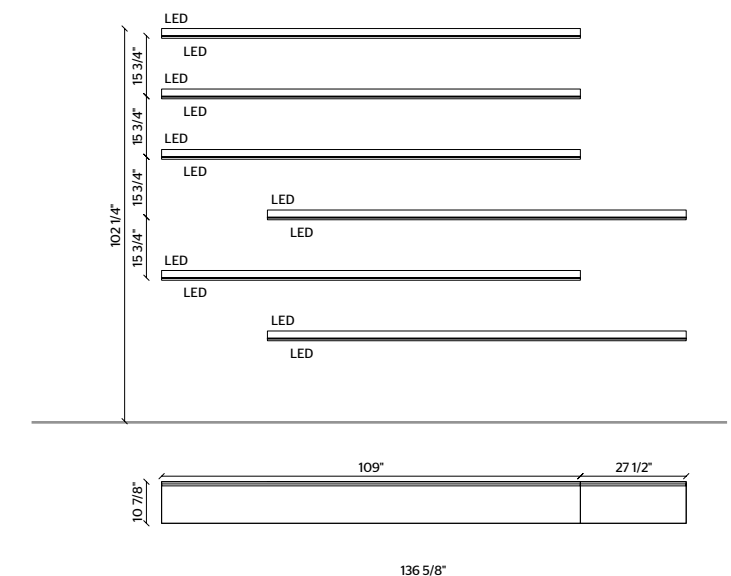

HANGING SHELVES

- **SHELVES**
  COPPER METAL
- **LED LIGHTING,**
  RADIO CONTROL KIT