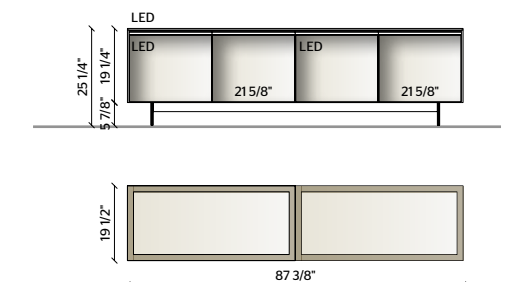

FLOOR STANDING STORAGE UNIT

- **STRUCTURE**
  ECRU BATIK
- **SIDE COVERINGS**
  COPPER MATT LACQUER
- **UPPER COVERING**
  SMOKED GLASS
- **HINGED DOORS**
  STOPSOL TRANSPARENT GLASS
  WITH COPPER FRAME
- **METAL BASE**
  COPPER METAL
- **LED LIGHTING,**
  RADIO CONTROL KIT