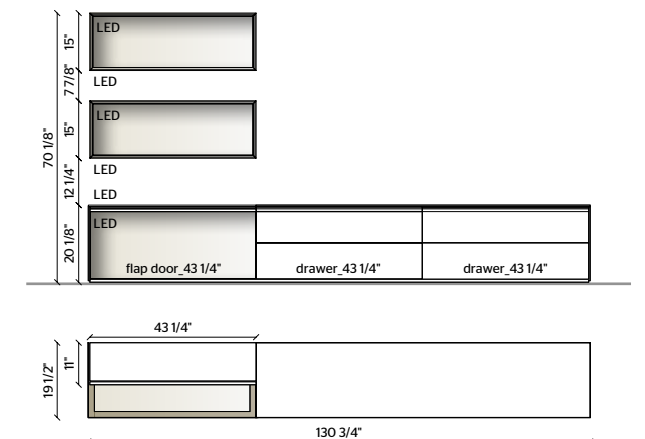

HANGING DISPLAY CABINETS

- STOPSOL TRANSPARENT GLASS
  WITH PEWTER COLOUR PROFILE
- **BASE, TOP**
  PEWTER COLOUR MATT LACQUER
- **BACK**
  MIRROR
- **LED LIGHTING,**
  RADIO CONTROL KIT