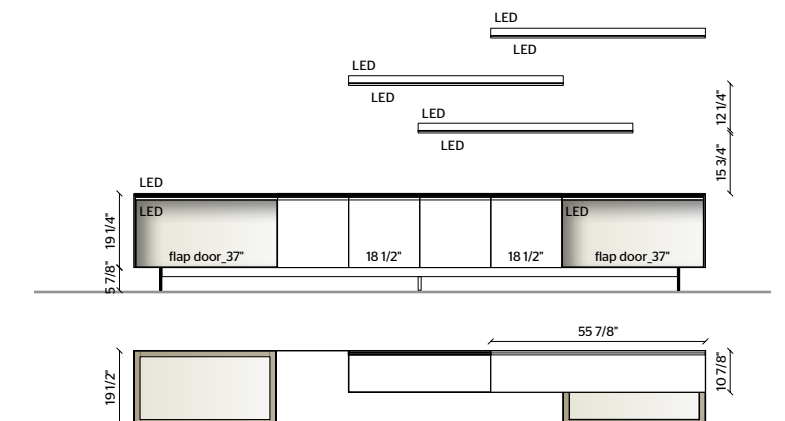

**HANGING SHELVES**

- SHELVES**  
PEWTER COLOUR METAL
- LED LIGHTING,  
RADIO CONTROL KIT**