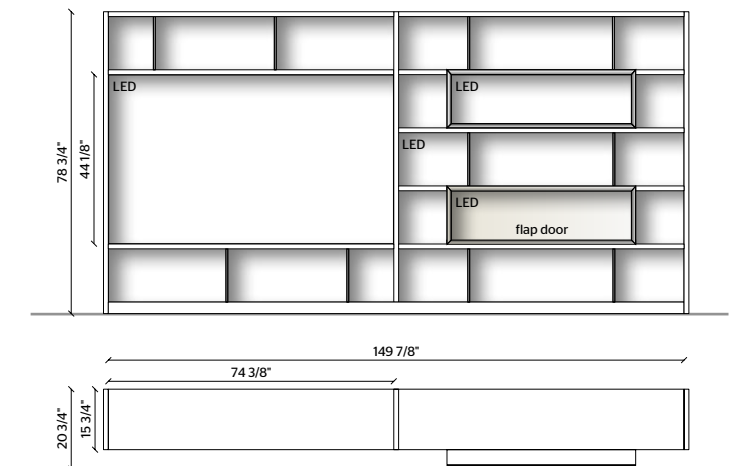

505 UP System

3

- **STRUCTURE**
  LONDON SKY MATT LACQUER
- **BACKS**
  STARDUST MATT LACQUER
- **BOISERIE**
  PEWTER COLOUR MATT LACQUER
- **DISPLAY, DISPLAY DRAWERS**
  GRAPHITE OAK
- **CENTRAL DIVIDING PANELS**
  PEWTER COLOUR METAL
- **LED LIGHTING,**
  RADIO CONTROL KIT

4

- **STRUCTURE**
  COPPER MATT LACQUER
- **BACKS, BOISERIE**
  SILICA MATT LACQUER
- **DISPLAY**
  SPICE MATT LACQUER
- **DISPLAY FLAP DOOR**
  TRANSPARENT STOPSOL GLASS
  WITH COPPER FRAME
- **CENTRAL DIVIDING PANELS**
  COPPER METAL
- **LED LIGHTING,**
  RADIO CONTROL KIT