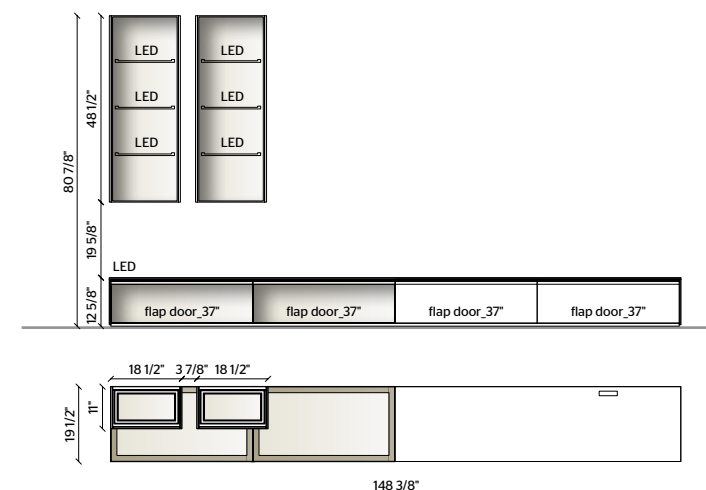

HANGING SHELVES

- **SHELVES**
  COPPER METAL
- **LED LIGHTING,**
  RADIO CONTROL KIT