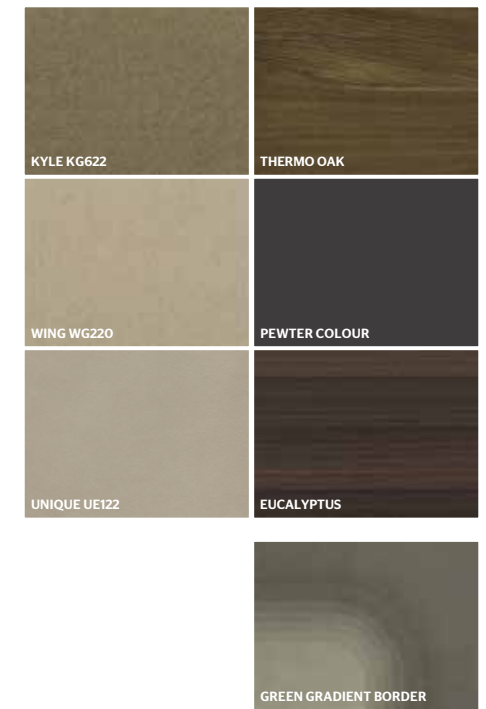

EDGE

CARPET

500 X 400 / CUSTOMISED CARPET
GREEN GRADIENT BORDER COLOUR