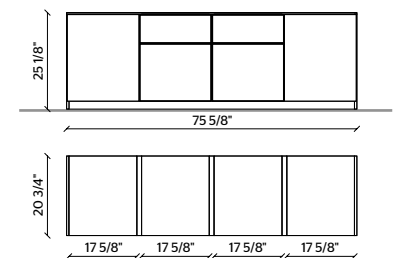

STRUCTURE, DOORS
DUNE MATT LACQUER

TOP
DUNE ETCHED GLASS

DRAWERS
DUNE MATT LACQUER
WITH PEWTER COLOUR PROFILE