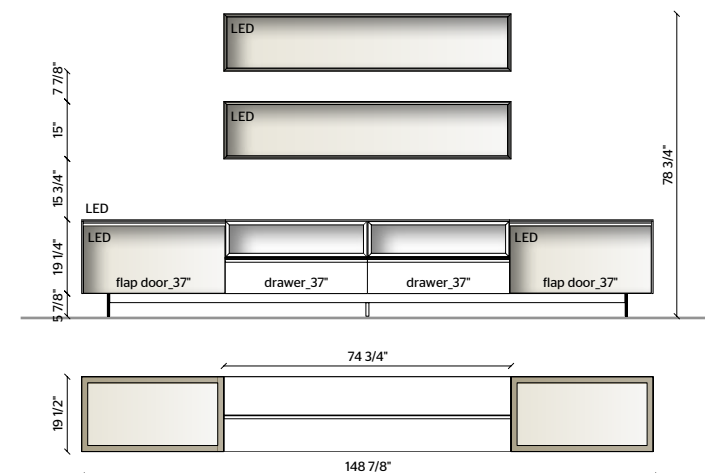

FLOOR STANDING STORAGE UNIT

- **STRUCTURE**
  SLATE BATIK
- **SIDE COVERINGS, UPPER COVERING**
  COPPER MATT LACQUER
- **HINGED DOORS**
  STOPSOL TRANSPARENT GLASS WITH COPPER FRAME
- **METAL BASE**
  COPPER METAL
- **LED LIGHTING, RADIO CONTROL KIT**