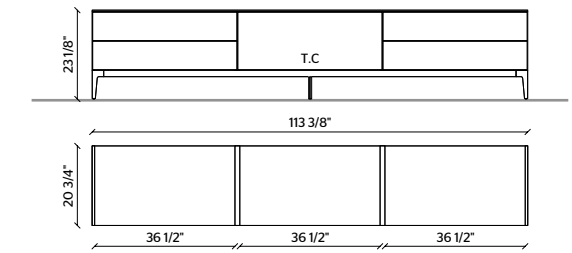

STRUCTURE, DOOR, DRAWERS, TOP
COPPER MATT LACQUER
METAL BASE
COPPER METAL