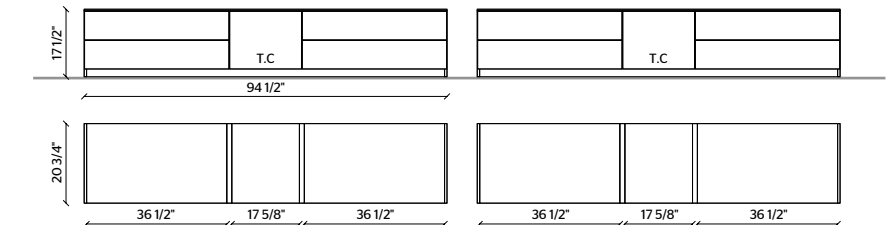

STRUCTURE, DRAWERS
MOKA MATT LACQUER

TOP
COPPER MATT LACQUER