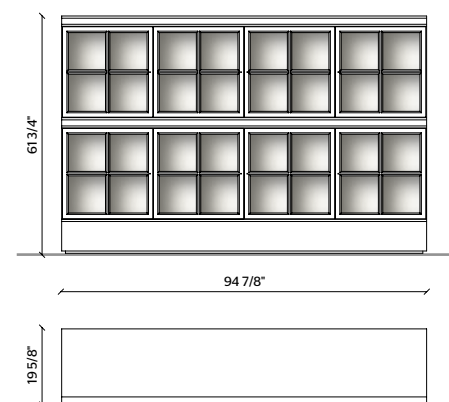

STRUCTURE
EUCALYPTUS

FRONT
SPICE MATT LACQUER,
TRANSPARENT GLASS

SHELVES
TRANSPARENT GLASS

STRUCTURE, SHELVES
CHALK WHITE MATT LACQUER

BACK PANEL
SPICE MATT LACQUER

FRONT
CHALK WHITE MATT LACQUER,
TRANSPARENT GLASS