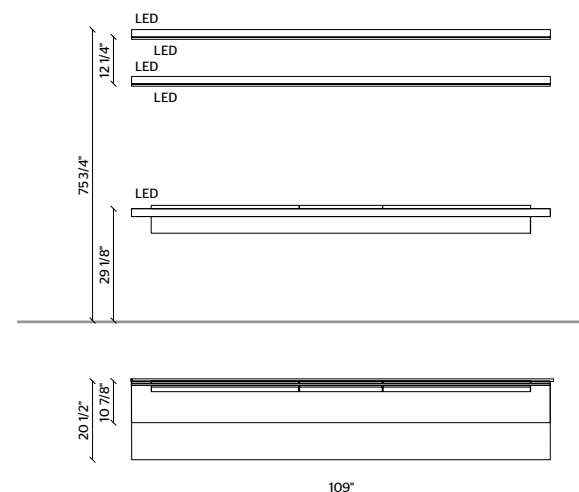

Pass-Word Evolution

23

SUPPORT SHELF
SUPPORT SHELF
DOVE GREY MATT LACQUER
RISE FOR WIRE HANDLING
COPPER METAL
LED LIGHTING,
RADIO CONTROL KIT

HANGING SHELVES
SHELF
COPPER METAL
LED LIGHTING,
RADIO CONTROL KIT

24

FLOOR STANDING STORAGE UNIT
STRUCTURE
SLATE BATIK
SIDE COVERINGS
ANTHRACITE MATT LACQUER
UPPER COVERING,
OPEN COMPARTMENT
GRAPHITE OAK
HINGED DOORS, FLAP DOORS
ANTHRACITE MATT LACQUER,
STOPSOL TRANSPARENT GLASS
WITH PEWTER COLOUR FRAME
LED LIGHTING,
RADIO CONTROL KIT

HANGING DISPLAY CABINETS
EXTRA CLEAR GLASS
WITH PEWTER COLOUR PROFILE
BASE, TOP, BACK
PEWTER COLOUR MATT LACQUER
LED LIGHTING,
RADIO CONTROL KIT