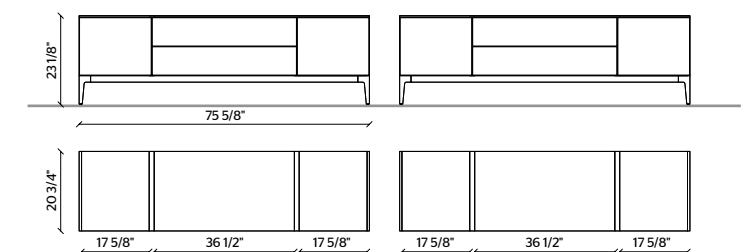

STRUCTURE, DRAWERS
DOLOMITE GREY MATT LACQUER

TOP
ORIENT GREY MARBLE

METAL BASE
COPPER METAL