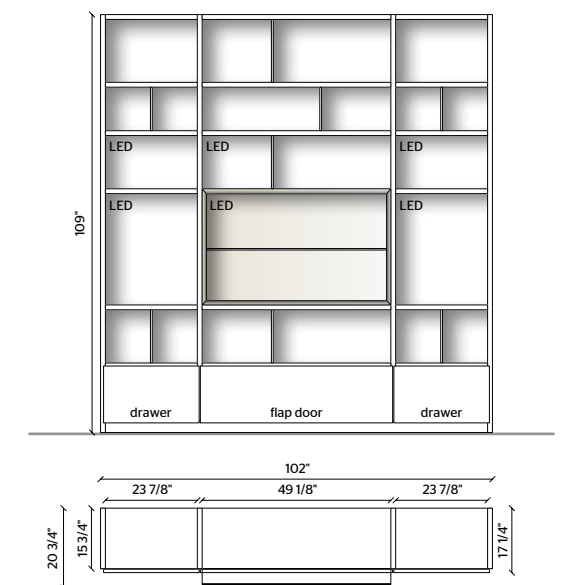

**CENTRAL DIVIDING PANELS**  
COPPER METAL

**LED LIGHTING,  
RADIO CONTROL KIT**

THE LACQUERED OR WOODEN DOORS  
AND DRAWERS ARE 22 MM THICK