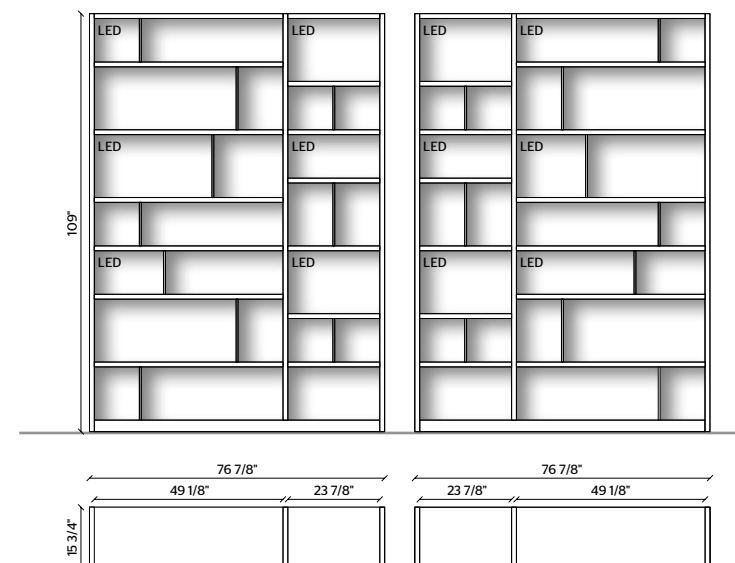

505 UP System

23

STRUCTURE, BACKS
SPICE MATT LACQUER
CENTRAL DIVIDING PANELS
PEWTER COLOUR METAL
LED LIGHTING,
RADIO CONTROL KIT

24

STRUCTURE, TOP, BACKS
ANTHRACITE MATT LACQUER
FLAP DOORS, DISPLAY
EUCALYPTUS
LED LIGHTING,
RADIO CONTROL KIT