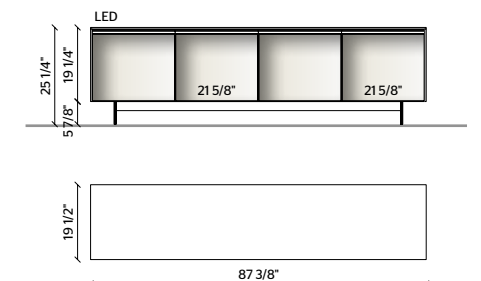

FLOOR STANDING STORAGE UNIT

- **STRUCTURE**
  SLATE BATIK
- **SIDE COVERINGS, UPPER COVERING**
  COPPER MATT LACQUER
- **HINGED DOORS**
  STOPSOL TRANSPARENT GLASS WITH COPPER FRAME
- **METAL BASE**
  COPPER METAL
- **LED LIGHTING, RADIO CONTROL KIT**