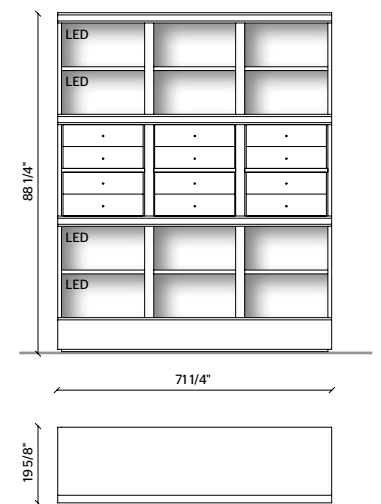

STRUCTURE
EUCALYPTUS

SIDE PANELS
CHALK WHITE MATT LACQUER

FRONT
CHALK WHITE MATT LACQUER,
TRANSPARENT GLASS

SHELVES
EUCALYPTUS,
TRANSPARENT GLASS

LED LIGHTING,
RADIO CONTROL KIT

STRUCTURE, FRONT,
INTERNAL DRAWER UNITS, SHELVES
ANTHRACITE MATT LACQUER

LED LIGHTING,
RADIO CONTROL KIT