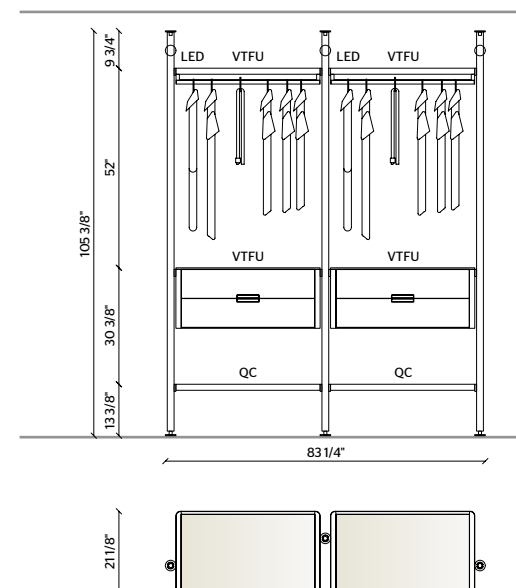

**WALL-MOUNTED BRACKETS,
SHELVES FRAME,
CLOTHES RODS**
PEWTER COLOUR

SHELVES INSERT
LIGHT CHESTNUT MELAMINE,
SMOKED GLASS

DRAWERS UNITS TOP
SMOKED GLASS

DRAWERS
LIGHT CHESTNUT MELAMINE,
PEWTER COLOUR HANDLE

**LED LIGHTING,
RADIO CONTROL KIT**

**CEILING BRACKETS,
SHELVES FRAME,
CLOTHES RODS**
BRONZE

SHELVES INSERT
DARK CHESTNUT MELAMINE,
SMOKED GLASS

DRAWERS UNIT TOP
SMOKED GLASS

DRAWERS
DARK CHESTNUT MELAMINE,
BRONZE COLOUR HANDLE

**LED LIGHTING,
RADIO CONTROL KIT**

QC_LIGHT CHESTNUT
VTFU_SMOKED GLASS