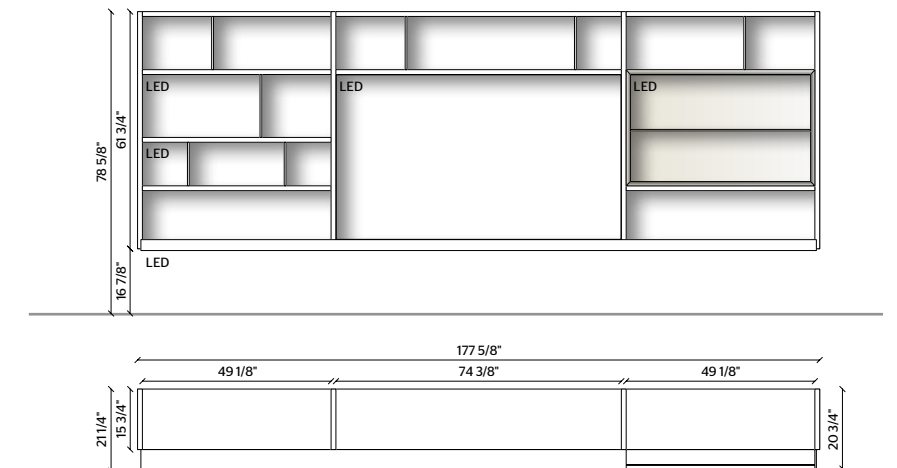

STRUCTURE

LONDON SKY MATT LACQUER

BACKS
PLATINUM MATT LACQUER

BOISERIE
COPPER MATT LACQUER

DISPLAY WITH VERTICAL SLIDING DOOR
LONDON SKY MATT LACQUER,
STOPSOL GLASS DOOR
WITH COPPER FRAME,
INTERNAL BRONZE MIRROR
AND TRANSPARENT GLASS SHELF

PROTRUDING SHELF
TAUPE ECO SKIN
WITH COPPER METAL SHELF EDGING

CENTRAL DIVIDING PANELS
COPPER METAL

LED LIGHTING,
RADIO CONTROL KIT