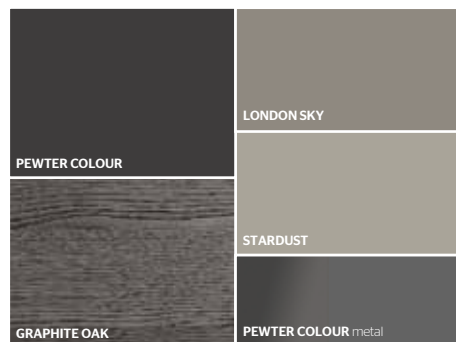

505 UP System

3

- **STRUCTURE**
  LONDON SKY MATT LACQUER
- **BACKS**
  STARDUST MATT LACQUER
- **BOISERIE**
  PEWTER COLOUR MATT LACQUER
- **DISPLAY, DISPLAY DRAWERS**
  GRAPHITE OAK
- **CENTRAL DIVIDING PANELS**
  PEWTER COLOUR METAL
- **LED LIGHTING,**
  RADIO CONTROL KIT

4

- **STRUCTURE**
  COPPER MATT LACQUER
- **BACKS, BOISERIE**
  SILICA MATT LACQUER
- **DISPLAY**
  SPICE MATT LACQUER
- **DISPLAY FLAP DOOR**
  TRANSPARENT STOPSOL GLASS
  WITH COPPER FRAME
- **CENTRAL DIVIDING PANELS**
  COPPER METAL
- **LED LIGHTING,**
  RADIO CONTROL KIT