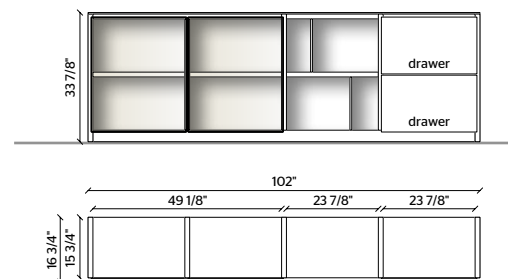

THE LACQUERED OR WOODEN DOORS  
AND DRAWERS ARE 22 MM THICK

20

**STRUCTURE**

LONDON SKY MATT LACQUER

**BACKS**  
PLATINUM MATT LACQUER

**BOISERIE**  
COPPER MATT LACQUER

**DISPLAY WITH VERTICAL SLIDING DOOR**  
LONDON SKY MATT LACQUER,  
STOPSOL GLASS DOOR  
WITH COPPER FRAME,  
INTERNAL BRONZE MIRROR  
AND TRANSPARENT GLASS SHELF