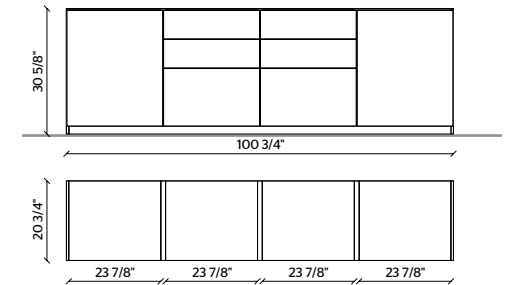

STRUCTURE, DOORS, DRAWERS
COPPER MATT LACQUER

TOP
EUCALYPTUS