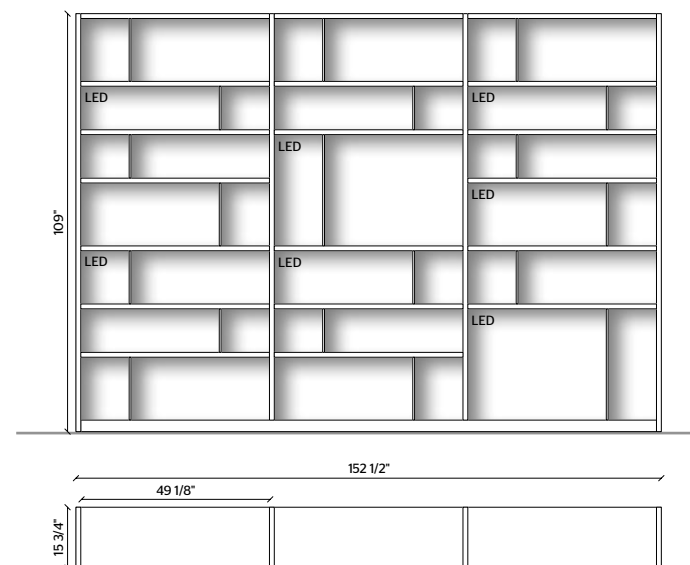

STRUCTURE
EUCALYPTUS

BACKS
COPPER MATT LACQUER

CENTRAL DIVIDING PANELS
PEWTER COLOUR METAL

LED LIGHTING,
RADIO CONTROL KIT