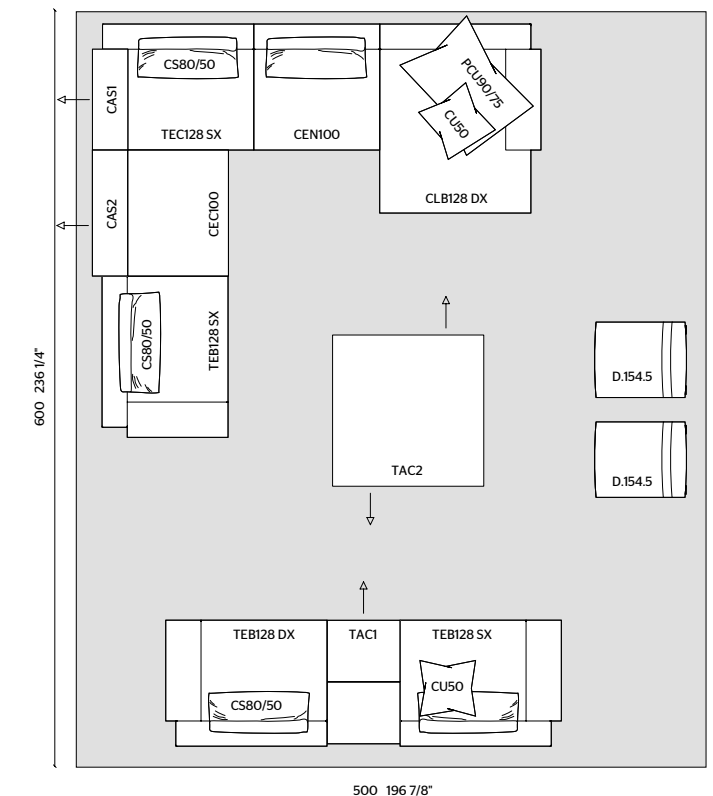

DEDALO

CARPET

600 X 500 / CUSTOMISED CARPET
SOFT GREY COLOUR