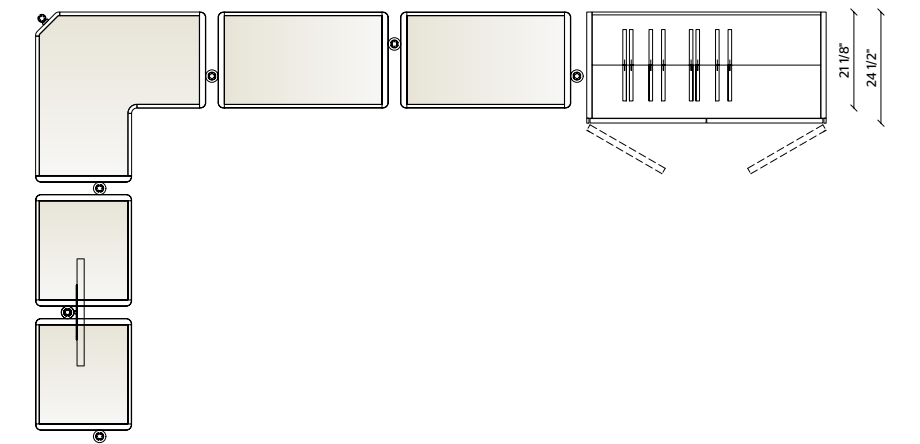

# Hector Night

**WALL-MOUNTED BRACKETS,  
SHELVES FRAME,  
CLOTHES RODS**  
BRONZE

**SHELVES INSERT**  
TRANSPARENT GLASS,  
MINK ECO SKIN

**DRAWERS UNITS TOP,**  
TRANSPARENT GLASS

**DRAWERS**  
LIGHT CHESTNUT MELAMINE,  
BRONZE COLOUR HANDLE