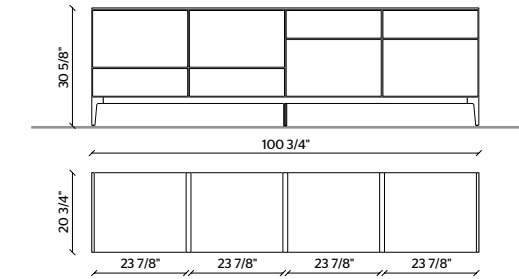

# 505 UP Sideboard

**STRUCTURE**  
LONDON SKY MATT LACQUER

**TOP**  
GRAPHITE OAK

**DRAWERS**  
LONDON SKY MATT LACQUER  
WITH PEWTER COLOUR PROFILE

**METAL BASE**  
PEWTER COLOUR METAL

**STRUCTURE, TOP**  
DOLOMITE GREY MATT LACQUER