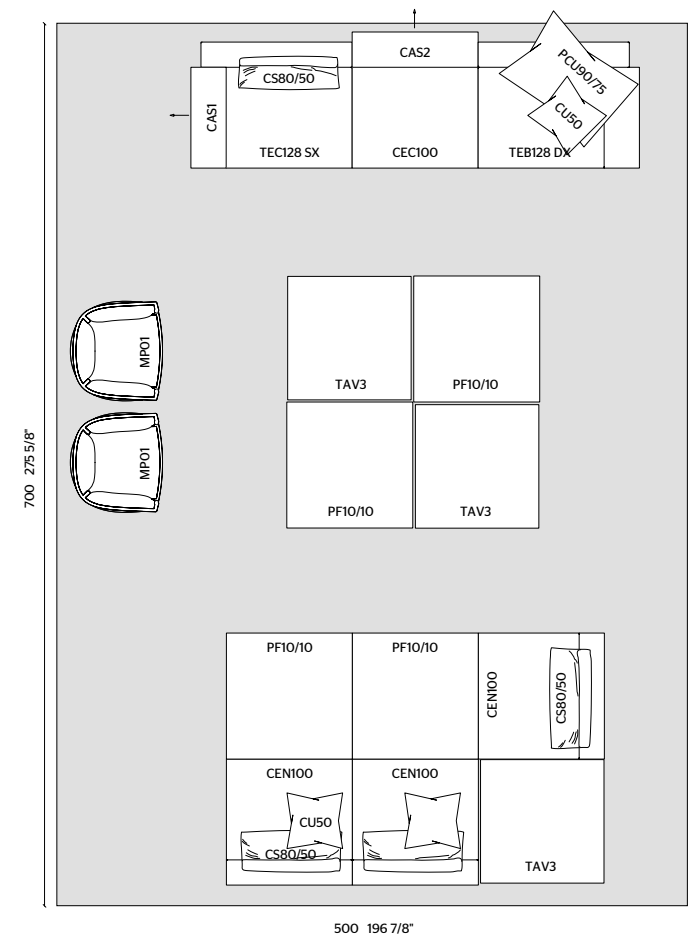

**ARMCHAIRS**

N.2 MP01 W 80 D 74 H 72  
KYLE KG623 FABRIC  
EUCALYPTUS STRUCTURE

**MOSAICO**

**CARPET**

700 X 500 / CUSTOMISED CARPET  
DESERT COLOUR

MEASUREMENTS IN CM

**MARTEEN**

**SOFA**