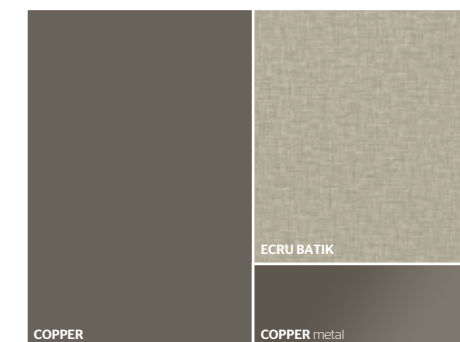

FLOOR STANDING STORAGE UNIT

- **STRUCTURE**
  ECRU BATIK
- **SIDE COVERINGS**
  COPPER MATT LACQUER
- **UPPER COVERING**
  SMOKED GLASS
- **HINGED DOORS**
  STOPSOL TRANSPARENT GLASS
  WITH COPPER FRAME
- **METAL BASE**
  COPPER METAL
- **LED LIGHTING,**
  RADIO CONTROL KIT