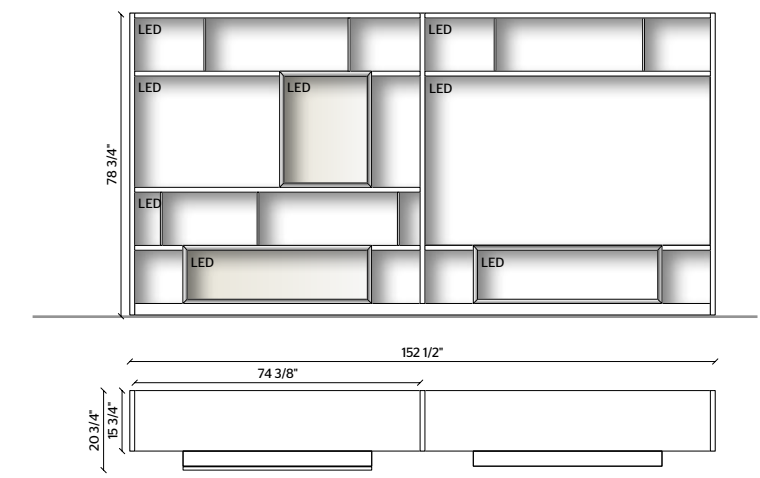

STRUCTURE
MOKA MATT LACQUER

BACKS
LONDON SKY MATT LACQUER

DISPLAY
SPICE MATT LACQUER

DISPLAY DOORS
TRANSPARENT STOPSOL GLASS
WITH PEWTER COLOUR FRAME

CENTRAL DIVIDING PANELS
PEWTER COLOUR METAL

LED LIGHTING,
RADIO CONTROL KIT

STRUCTURE
MOKA MATT LACQUER

BACKS
LONDON SKY MATT LACQUER

DISPLAY
THERMO OAK

DISPLAY DOORS
TRANSPARENT STOPSOL GLASS
WITH PEWTER COLOUR FRAME

CENTRAL DIVIDING PANELS
PEWTER COLOUR METAL

LED LIGHTING,
RADIO CONTROL KIT