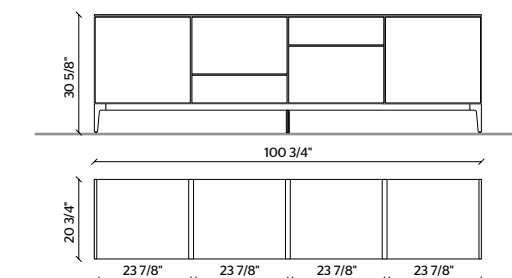

STRUCTURE
MOONLIGHT MATT LACQUER
TOP
MOONLIGHT ETCHED GLASS
DOORS, DRAWERS
MOONLIGHT ETCHED GLASS
WITH PEWTER COLOUR PROFILE
METAL BASE
PEWTER COLOUR METAL