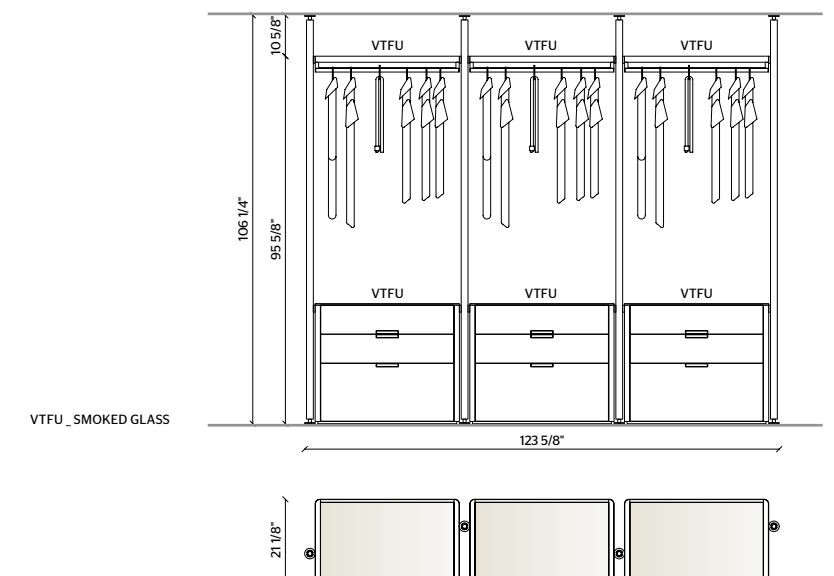

# Hector Night

**CEILING BRACKETS,  
SHELVES FRAME,  
CLOTHES RODS**  
PEWTER COLOUR

**SHELVES INSERT**  
TRANSPARENT GLASS,  
IVORY ECO SKIN

**DRAWERS UNIT TOP**  
TRANSPARENT GLASS

**DRAWERS**  
LIGHT CHESTNUT MELAMINE,  
BRONZE COLOUR HANDLE

**CEILING BRACKETS,  
SHELVES FRAME,  
CLOTHES RODS**  
BRONZE

**SHELVES INSERT,  
DRAWERS UNIT TOP**  
SMOKED GLASS

**DRAWERS**  
LIGHT CHESTNUT MELAMINE,  
BRONZE COLOUR HANDLE