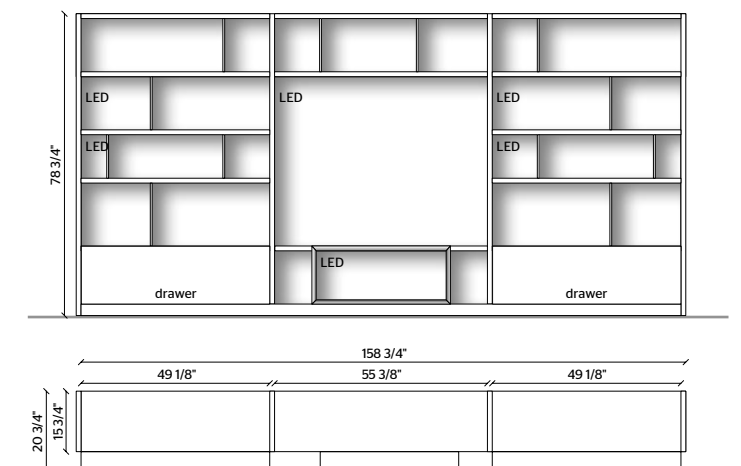

STRUCTURE, BACKS
STARDUST MATT LACQUER

BOISERIE
PEWTER COLOUR MATT LACQUER

TOP, DISPLAY, DISPLAY FLAP DOORS
GRAPHITE OAK

CENTRAL DIVIDING PANELS
COPPER METAL

LED LIGHTING,
RADIO CONTROL KIT

STRUCTURE
PEWTER COLOUR MATT LACQUER

BACKS
STARDUST MATT LACQUER,
SPICE MATT LACQUER

BOISERIE
SPICE MATT LACQUER

DISPLAY, DISPLAY DRAWERS
THERMO OAK

CENTRAL DIVIDING PANELS
PEWTER COLOUR METAL

LED LIGHTING,
RADIO CONTROL KIT