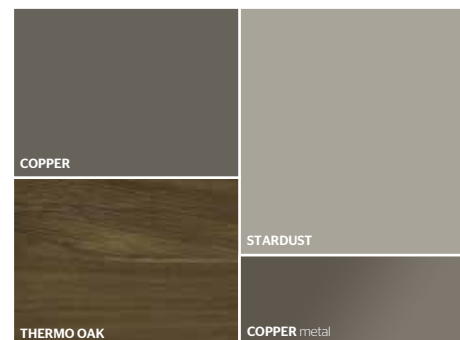

505 UP System

25

- **STRUCTURE**
  COPPER MATT LACQUER
- **BACKS**
  STARDUST MATT LACQUER
- **DISPLAY**
  THERMO OAK
- **VERTICAL SLIDING DOORS**
  STOPSOL GLASS
  WITH COPPER FRAME,
  INTERNAL SHELF
  TRANSPARENT GLASS
- **CENTRAL DIVIDING PANELS**
  COPPER METAL
- **LED LIGHTING,
  RADIO CONTROL KIT**