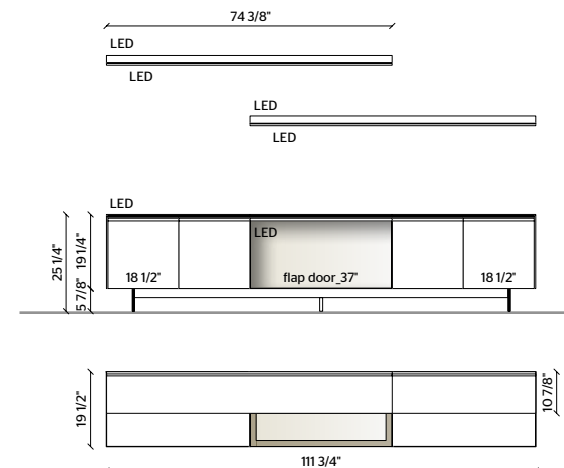

HANGING SHELVES

- **SHELVES**
  PEWTER COLOUR METAL
- **LED LIGHTING,
  RADIO CONTROL KIT**