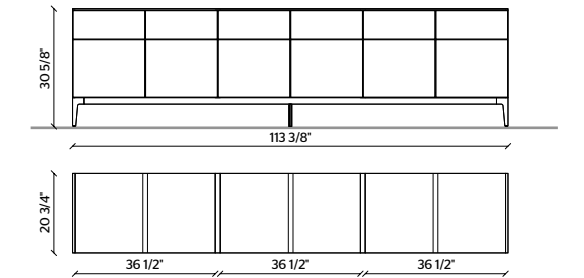

STRUCTURE, DRAWERS
PLATINUM MATT LACQUER

TOP
ORIENT GREY MARBLE

METAL BASE
PEWTER COLOUR METAL