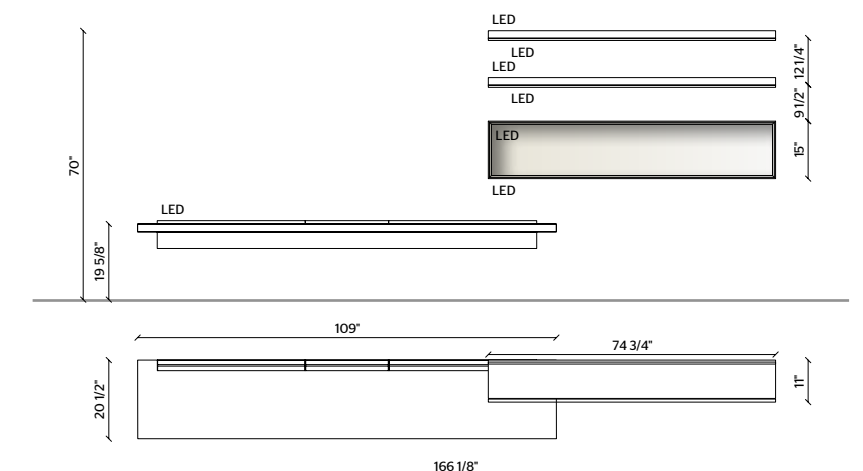

HANGING DISPLAY CABINETS
STOPSOL TRANSPARENT GLASS
WITH COPPER PROFILE
BASE, TOP
COPPER MATT LACQUER
BACK
MIRROR
LED LIGHTING,
RADIO CONTROL KIT

SUPPORT SHELF
SUPPORT SHELF
EUCALYPTUS
RISE FOR WIRE HANDLING
COPPER METAL
LED LIGHTING,
RADIO CONTROL KIT

HANGING SHELVES
SHELF
COPPER METAL
LED LIGHTING,
RADIO CONTROL KIT

HANGING DISPLAY CABINET
STOPSOL TRANSPARENT GLASS
WITH COPPER PROFILE
BASE, TOP
COPPER MATT LACQUER
BACK
MIRROR
LED LIGHTING,
RADIO CONTROL KIT