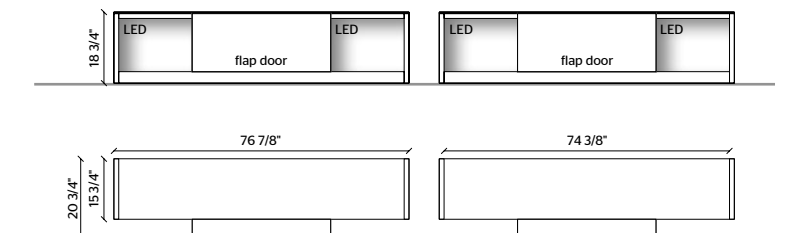

505 UP System

15

STRUCTURE
MOKA MATT LACQUER

BACKS
LONDON SKY MATT LACQUER

DISPLAY
SPICE MATT LACQUER

DISPLAY FLAP DOORS
TRANSPARENT STOPSOL GLASS
WITH PEWTER COLOUR FRAME

CENTRAL DIVIDING PANELS
PEWTER COLOUR METAL

LED LIGHTING,
RADIO CONTROL KIT

16

STRUCTURE, TOP, BACKS
STARDUST MATT LACQUER

FLAP DOORS
CLAY GLOSSY LACQUER

DISPLAY
CLAY MATT LACQUER

LED LIGHTING,
RADIO CONTROL KIT