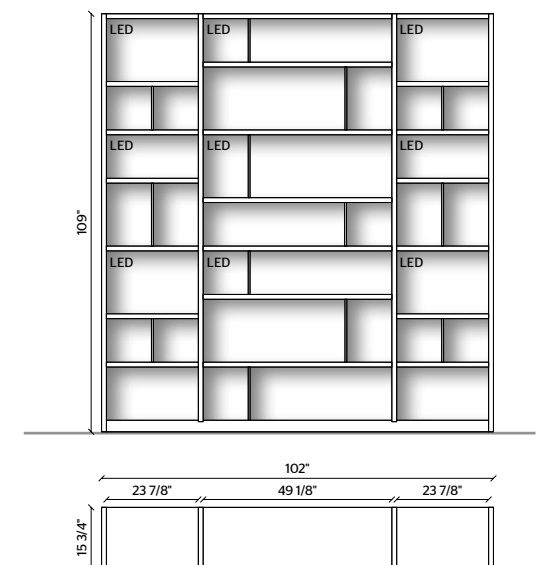

505 UP System

STRUCTURE
GRAPHITE OAK

BACKS
LONDON SKY MATT LACQUER

CENTRAL DIVIDING PANELS
PEWTER COLOUR METAL

LED LIGHTING,
RADIO CONTROL KIT

STRUCTURE
EUCALYPTUS

BACKS
COPPER MATT LACQUER

CENTRAL DIVIDING PANELS
PEWTER COLOUR METAL

LED LIGHTING,
RADIO CONTROL KIT