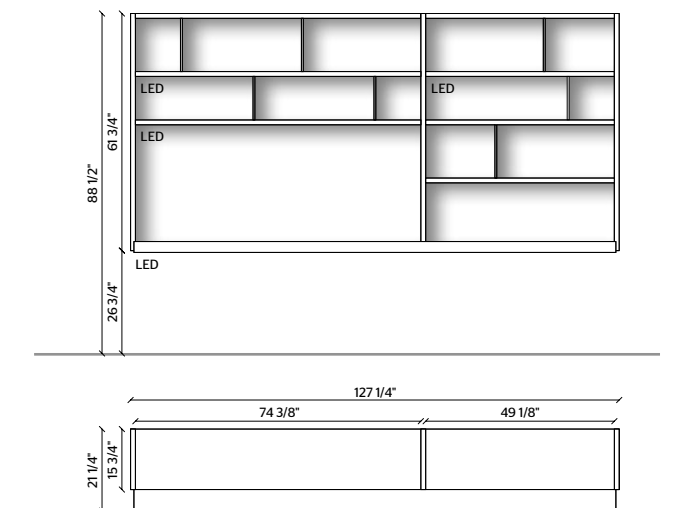

LED LIGHTING,

RADIO CONTROL KIT