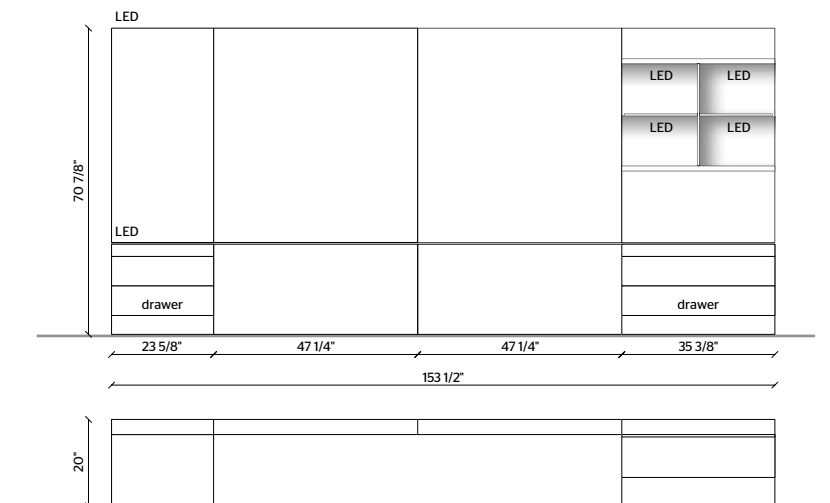

PANELLING
WALNUT, BRONZE MIRROR
SUPPORT SHELF, TRAYS
WALNUT
HANGING CONTAINERS STRUCTURE,
DRAWERS FRONT,
WALL UNIT OPEN
MOKA MATT LACQUER
TRAYS BOTTOM
IVORY ECO SKIN
LED LIGHTING,
RADIO CONTROL KIT

PANELLING,
SUPPORT SHELVES
EUCALYPTUS
HANGING CONTAINERS STRUCTURE,
DRAWERS FRONT,
WALL UNIT OPEN
LONDON SKY MATT LACQUER
LED LIGHTING,
RADIO CONTROL KIT