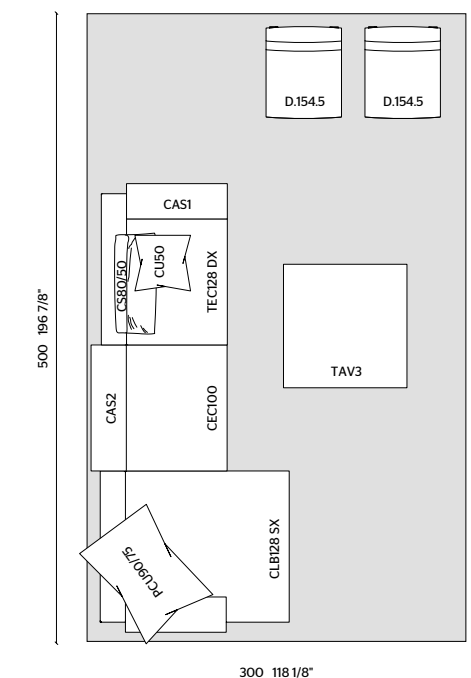

PALETTE

CARPET

TAPA03 500 X 300
DOVE GREY COLOUR