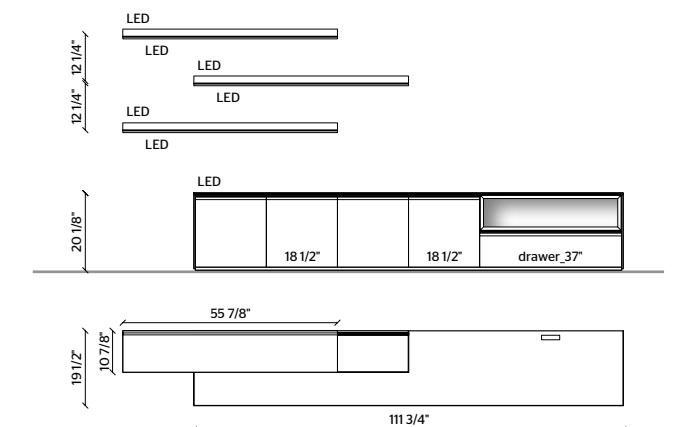

**UPPER COVERING**  
GREEN ALPINE MARBLE

**OPEN COMPARTMENT**  
PEWTER COLOUR MATT LACQUER

**LED LIGHTING, RADIO CONTROL KIT**

**HANGING SHELVES**

**SHELVES**  
PEWTER COLOUR METAL

**LED LIGHTING, RADIO CONTROL KIT**