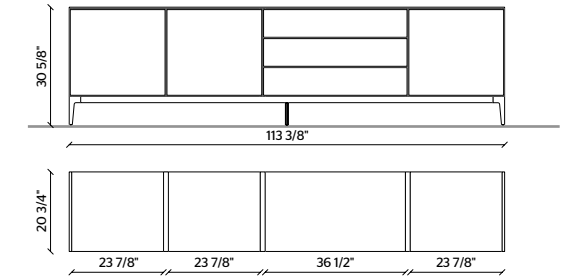

# 505 UP Sideboard

15

**STRUCTURE**  
GRAPHITE OAK

**TOP**  
BLACK MARQUINA MARBLE

**DOORS, DRAWERS**  
GRAPHITE OAK  
WITH PEWTER COLOUR PROFILE

**METAL BASE**  
PEWTER COLOUR METAL

16

**STRUCTURE, DOORS, DRAWERS**  
COPPER MATT LACQUER