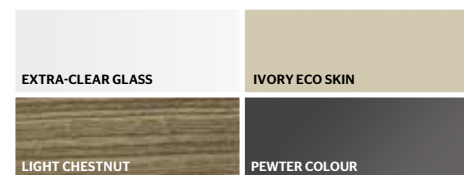

**CEILING BRACKETS,
SHELVES FRAME,
CLOTHES RODS**
PEWTER COLOUR

SHELVES INSERT
TRANSPARENT GLASS,
IVORY ECO SKIN

DRAWERS UNIT TOP
TRANSPARENT GLASS

DRAWERS
LIGHT CHESTNUT MELAMINE,
BRONZE COLOUR HANDLE

**CEILING BRACKETS,
SHELVES FRAME,
CLOTHES RODS**
BRONZE

**SHELVES INSERT,
DRAWERS UNIT TOP**
SMOKED GLASS

DRAWERS
LIGHT CHESTNUT MELAMINE,
BRONZE COLOUR HANDLE