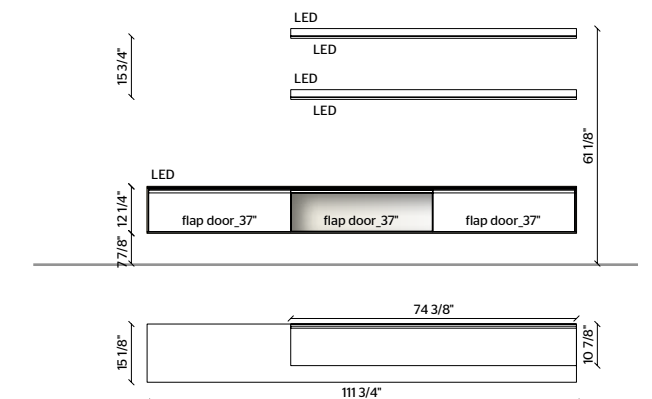

## HANGING SHELVES

**SHELVES**  
PEWTER COLOUR METAL

**LED LIGHTING, RADIO CONTROL KIT**