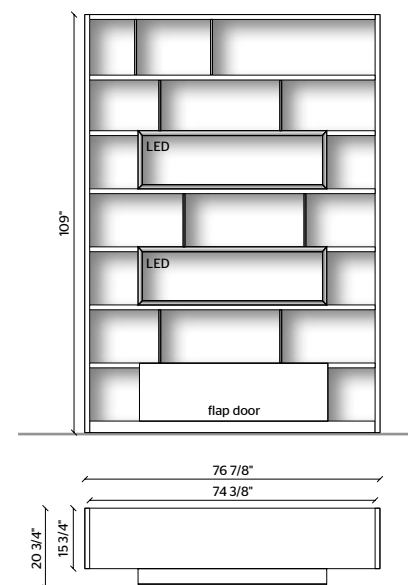

**CENTRAL DIVIDING PANELS**  
COPPER METAL

**LED LIGHTING,  
RADIO CONTROL KIT**

THE LACQUERED OR WOODEN DOORS  
AND DRAWERS ARE 22 MM THICK