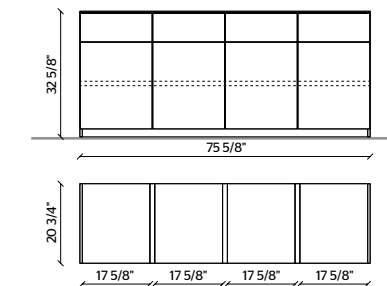

# 505 UP Sideboard

11

**STRUCTURE, TOP, DRAWERS**  
SPICE MATT LACQUER  
**METAL BASE**  
PEWTER COLOUR METAL

12

**STRUCTURE, DOORS**  
COPPER MATT LACQUER  
**TOP**  
EUCALYPTUS  
**DRAWERS**  
EUCALYPTUS WITH COPPER PROFILE