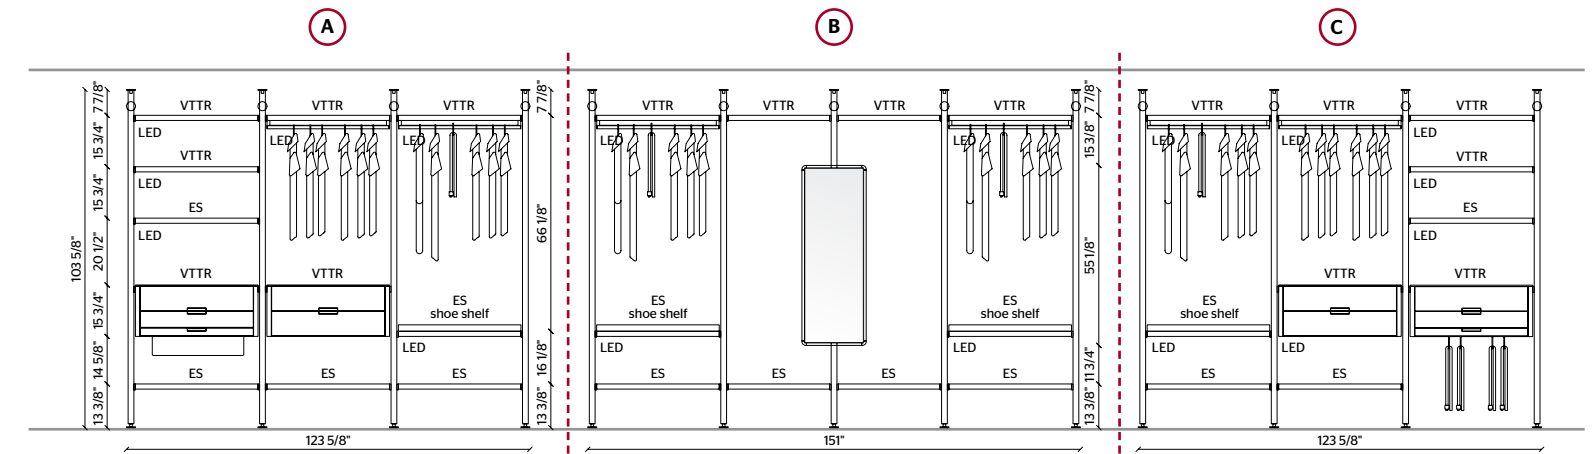

**WALL-MOUNTED BRACKETS,
SHELVES FRAME,
CLOTHES RODS**
BRONZE

SHELVES INSERT
TRANSPARENT GLASS,
MINK ECO SKIN

DRAWERS UNITS TOP,
TRANSPARENT GLASS

DRAWERS
LIGHT CHESTNUT MELAMINE,
BRONZE COLOUR HANDLE

**LED LIGHTING,
RADIO CONTROL KIT**

VTRR_TRANSPARENT GLASS
ES_ECO SKIN