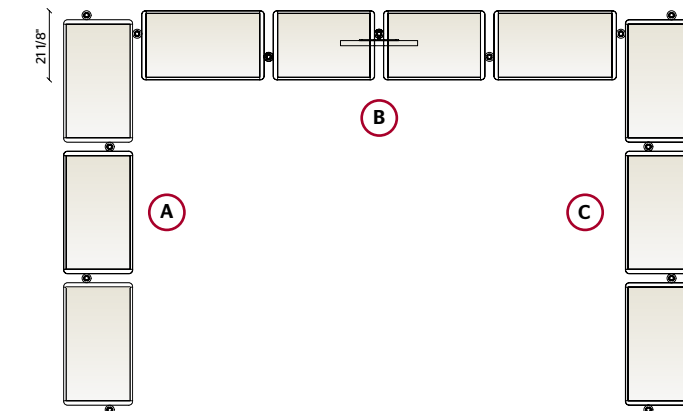

Hector Night

**WALL-MOUNTED BRACKETS,
SHELVES FRAME,
CLOTHES RODS**
BRONZE

SHELVES INSERT
TRANSPARENT GLASS,
MINK ECO SKIN

DRAWERS UNITS TOP,
TRANSPARENT GLASS

DRAWERS
LIGHT CHESTNUT MELAMINE,
BRONZE COLOUR HANDLE

**LED LIGHTING,
RADIO CONTROL KIT**

VTRR_TRANSPARENT GLASS
ES_ECO SKIN