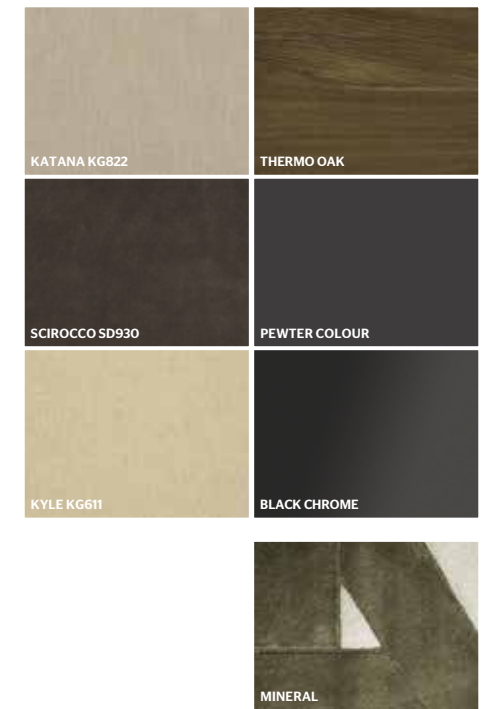

**MARGOU**

**ARMCHAIR**

MPO1 W 80 D 74 H 72  
SCIROCCO SD930 LEATHER  
EUCALYPTUS STRUCTURE

**CORBA**

**CARPET**

500 X 400 / CUSTOMISED CARPET  
MINERAL COLOUR

MEASUREMENTS IN CM

**MARTEEN**