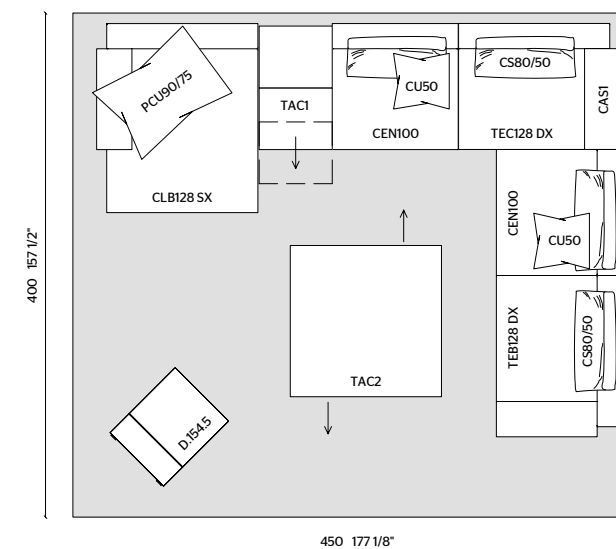

VIBRAZIONI

CARPET

TAVIO3 / CUSTOMISED CARPET
ICE COLOUR