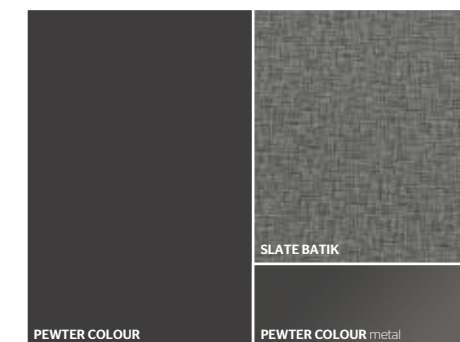

## HANGING SHELVES

**SHELVES**  
PEWTER COLOUR METAL

**LED LIGHTING, RADIO CONTROL KIT**