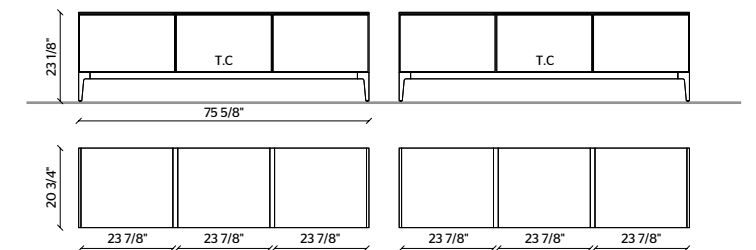

STRUCTURE
BURGUNDY MATT LACQUER

TOP
BURGUNDY COLOURED GLASS

DRAWERS
BURGUNDY COLOURED GLASS
WITH PEWTER COLOUR PROFILE

METAL BASE
PEWTER COLOUR METAL