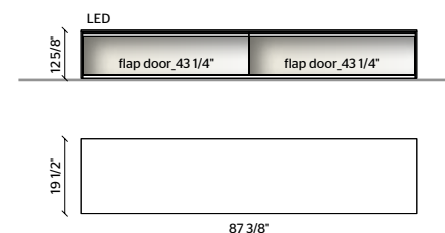

FLOOR STANDING STORAGE UNIT

- **STRUCTURE**
  ECRU BATIK
- **SIDE COVERINGS**
  LONDON SKY MATT LACQUER
- **UPPER COVERING**
  GRAPHITE OAK
- **FLAP DOORS**
  STOPSOL TRANSPARENT GLASS
  WITH PEWTER COLOUR FRAME
- **LED LIGHTING,**
  RADIO CONTROL KIT