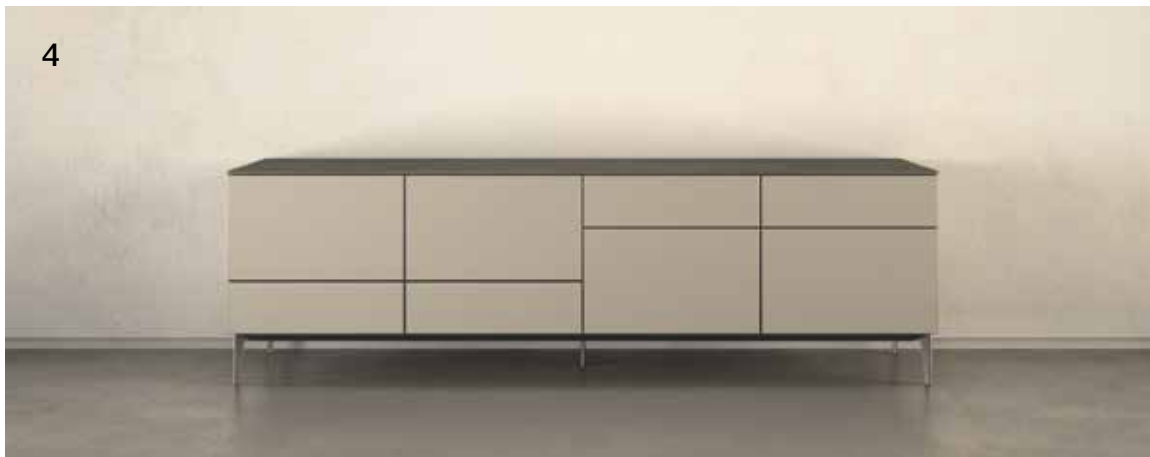

505 UP Sideboard