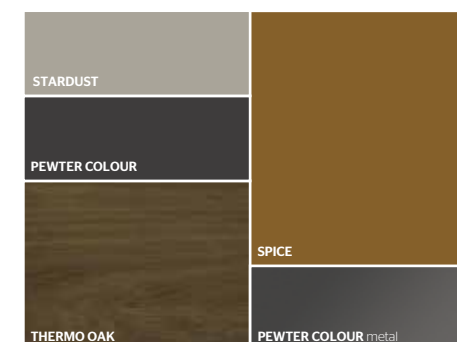

STRUCTURE, BACKS
STARDUST MATT LACQUER

BOISERIE
PEWTER COLOUR MATT LACQUER

TOP, DISPLAY, DISPLAY FLAP DOORS
GRAPHITE OAK

CENTRAL DIVIDING PANELS
COPPER METAL

LED LIGHTING,
RADIO CONTROL KIT

STRUCTURE
PEWTER COLOUR MATT LACQUER

BACKS
STARDUST MATT LACQUER,
SPICE MATT LACQUER

BOISERIE
SPICE MATT LACQUER

DISPLAY, DISPLAY DRAWERS
THERMO OAK

CENTRAL DIVIDING PANELS
PEWTER COLOUR METAL

LED LIGHTING,
RADIO CONTROL KIT