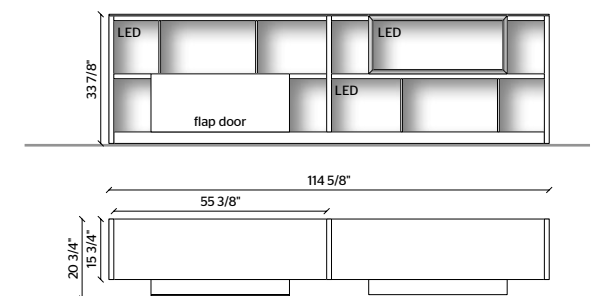

505 UP System

17

- **STRUCTURE**
  MOKA MATT LACQUER
- **BACKS**
  COPPER MATT LACQUER
- **FLAP DOOR, DISPLAY**
  EUCALYPTUS
- **CENTRAL DIVIDING PANELS**
  COPPER METAL
- **LED LIGHTING,**
  RADIO CONTROL KIT

18

- **STRUCTURE, TOP**
  LONDON SKY MATT LACQUER
- **BACKS**
  SILICA MATT LACQUER
- **FLAP DOOR, DISPLAY**
  THERMO OAK
- **CENTRAL DIVIDING PANELS**
  COPPER METAL
- **LED LIGHTING,**
  RADIO CONTROL KIT