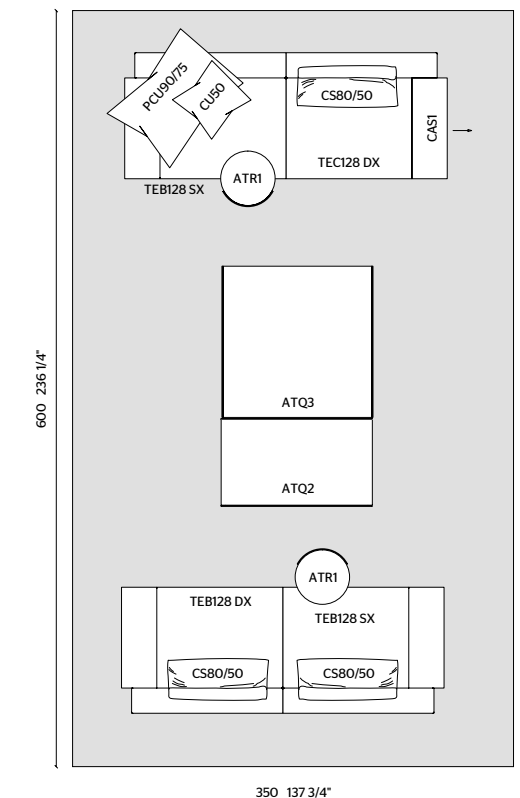

AURA

CARPET

600 X 350 / CUSTOMISED CARPET
PETROLEUM BLUE COLOUR