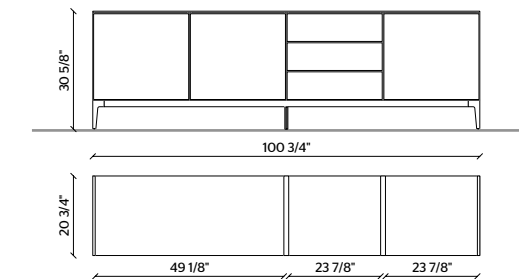

STRUCTURE, TOP
MOKA MATT LACQUER

DOORS, DRAWERS
EUCALYPTUS WITH COPPER PROFILE

METAL BASE
COPPER METAL