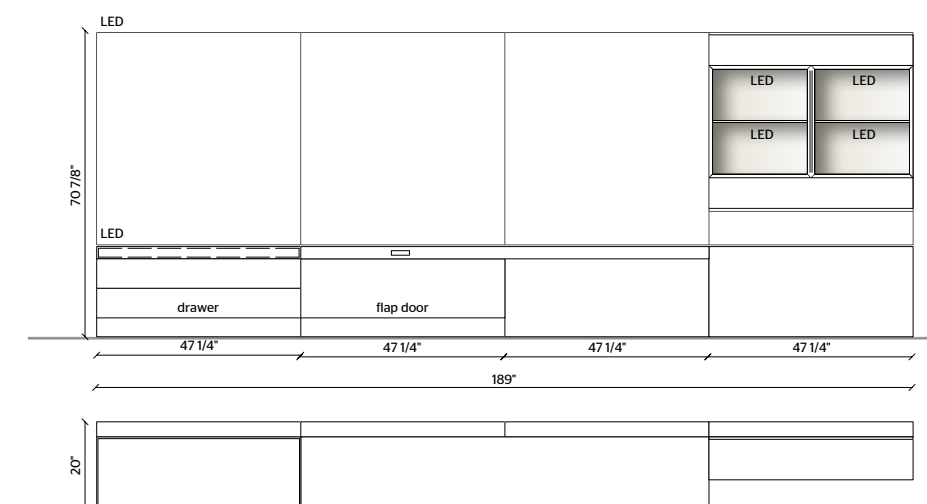

PANELLING
EUCALYPTUS
SUPPORT SHELF, TRAYS,
HANGING CONTAINERS STRUCTURE,
DRAWERS FRONT,
FLAP DOORS FRONT,
WALL UNIT WITH DOORS
DOLOMITE GREY MATT LACQUER
DOORS
COPPER PROFILE,
TRANSPARENT GLASS
TRAYS BOTTOM
DARK BROWN ECO SKIN
LED LIGHTING,
RADIO CONTROL KIT