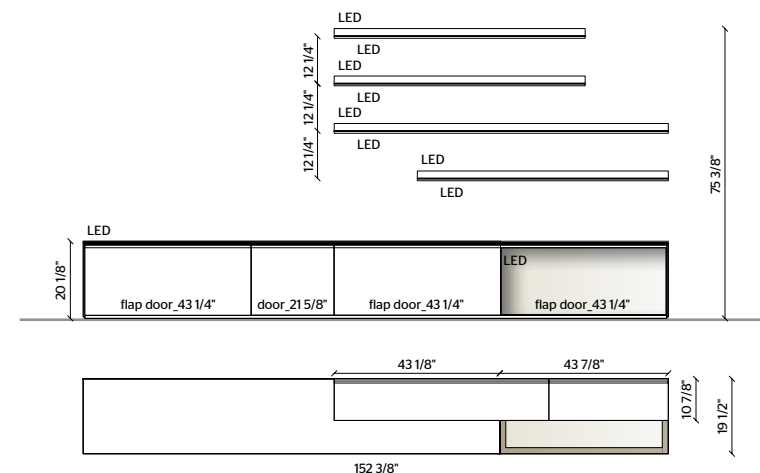

**HANGING SHELVES**

- SHELVES**  
PEWTER COLOUR METAL
- LED LIGHTING,  
RADIO CONTROL KIT**