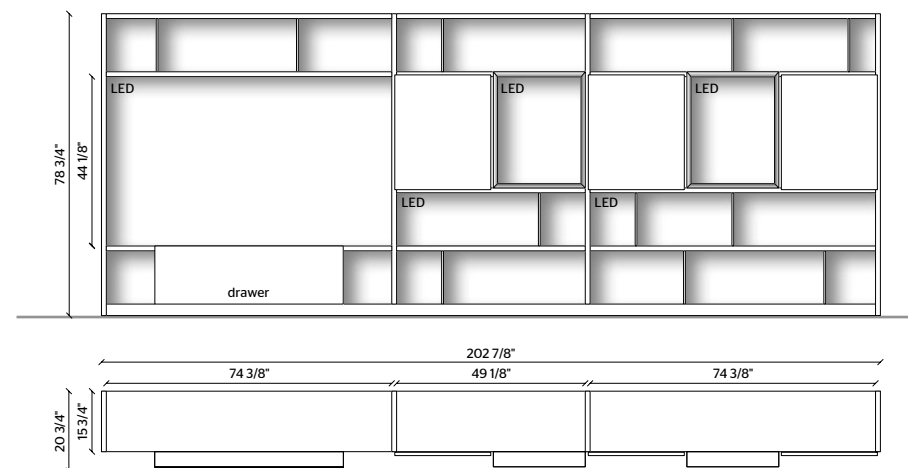

STRUCTURE
SILICA MATT LACQUER

BACKS, BOISERIE, DISPLAY
DOLOMITE GREY MATT LACQUER

DOORS, DRAWER
GLAZE

CENTRAL DIVIDING PANELS
COPPER METAL

LED LIGHTING,
RADIO CONTROL KIT

THE LACQUERED OR WOODEN DOORS
AND DRAWERS ARE 22 MM THICK

STRUCTURE, BACKS, BOISERIE
DOLOMITE GREY MATT LACQUER

DOORS
GLAZE

DISPLAY, DISPLAY DRAWER
THERMO OAK

CENTRAL DIVIDING PANELS
COPPER METAL

LED LIGHTING,
RADIO CONTROL KIT

THE LACQUERED OR WOODEN DOORS
AND DRAWERS ARE 22 MM THICK