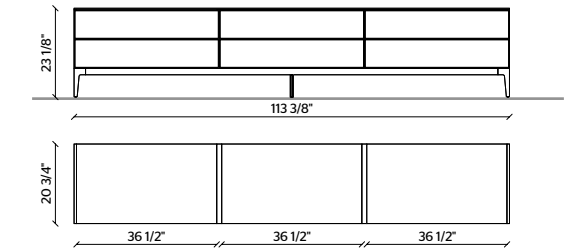

# 505 UP Sideboard

22

**STRUCTURE**  
ANTHRACITE MATT LACQUER

**TOP**  
ANTHRACITE ETCHED GLASS

**DRAWERS**  
ANTHRACITE MATT LACQUER  
WITH PEWTER COLOUR PROFILE

**METAL BASE**  
PEWTER COLOUR METAL

23

**STRUCTURE, DRAWERS**  
PLATINUM MATT LACQUER