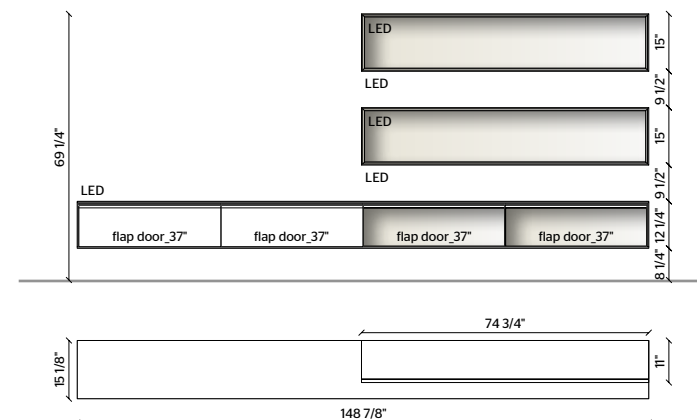

## HANGING DISPLAY CABINETS

STOPSOL TRANSPARENT GLASS WITH PEWTER COLOUR PROFILE

**BASE, TOP**  
PEWTER COLOUR MATT LACQUER

**BACK**  
MIRROR

**LED LIGHTING, RADIO CONTROL KIT**