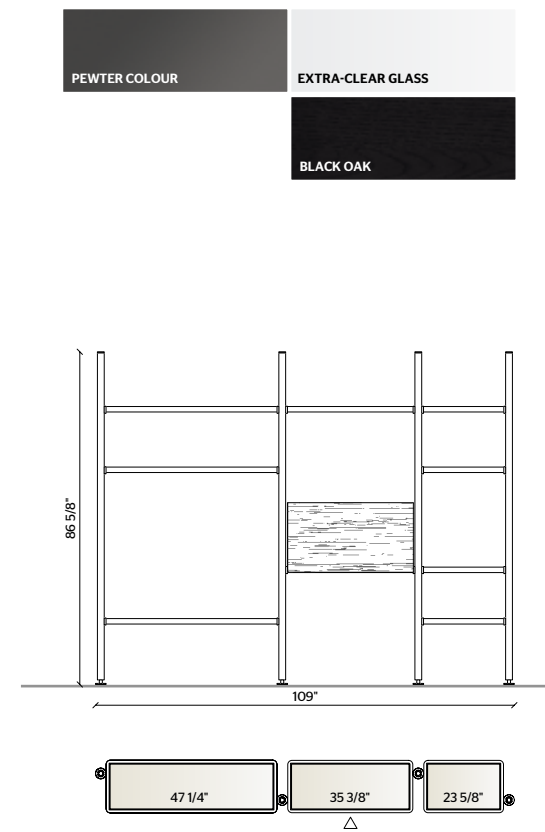

6
WALL-MOUNTED BRACKETS, SHELVES FRAME BLACK OAK
SHELVES INSERT SMOKED GLASS
CONTAINERS WITH FLAP DOOR BLACK OAK