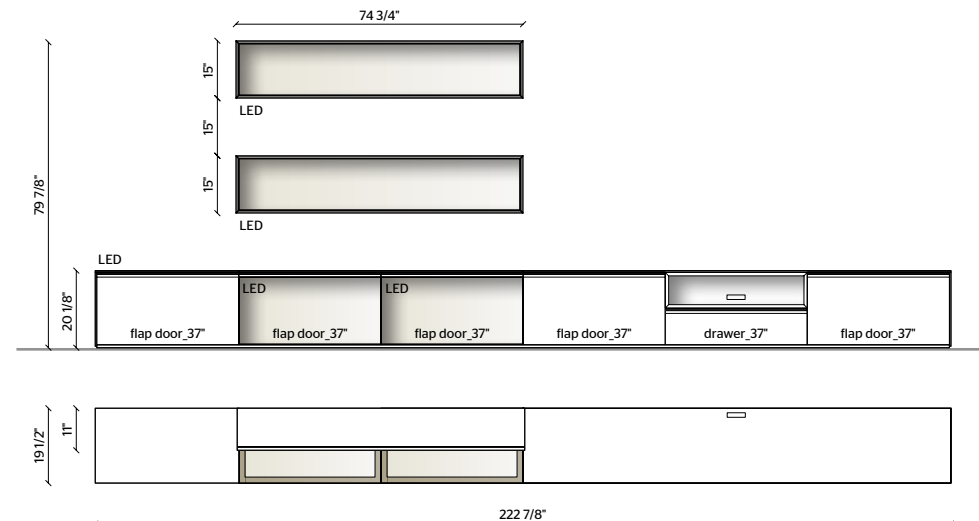

## HANGING DISPLAY CABINETS

- STOPSOL TRANSPARENT GLASS  
WITH PEWTER COLOUR PROFILE
- BASE, TOP**  
PEWTER COLOUR MATT LACQUER
- BACK**  
MIRROR
- LED LIGHTING,**  
**RADIO CONTROL KIT**