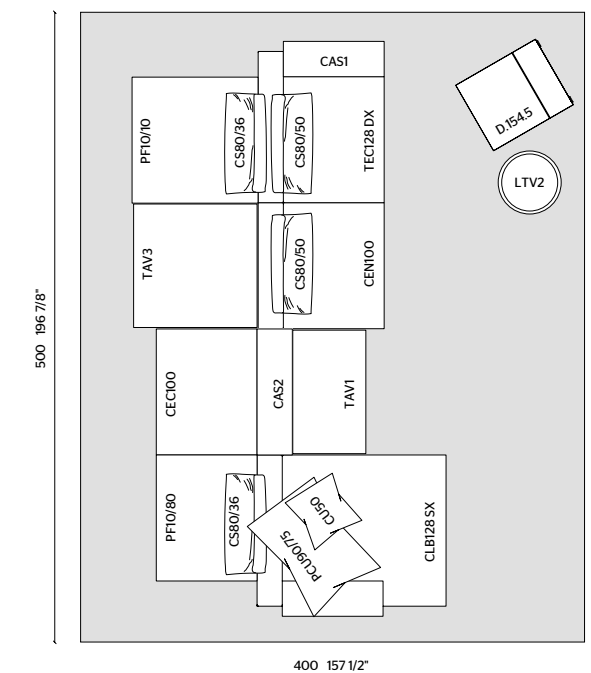

**LOUISA**

**COFFEE TABLE**

LTV2 Ø 60 H 35  
BRICK RED CEMENT TOP  
BRICK RED MATT LACQUER STRUCTURE

**ATALANTE**

**CARPET**

TAATO4 500 X 400  
DESERT COLOUR

MEASUREMENTS IN CM

**MARTEEN**