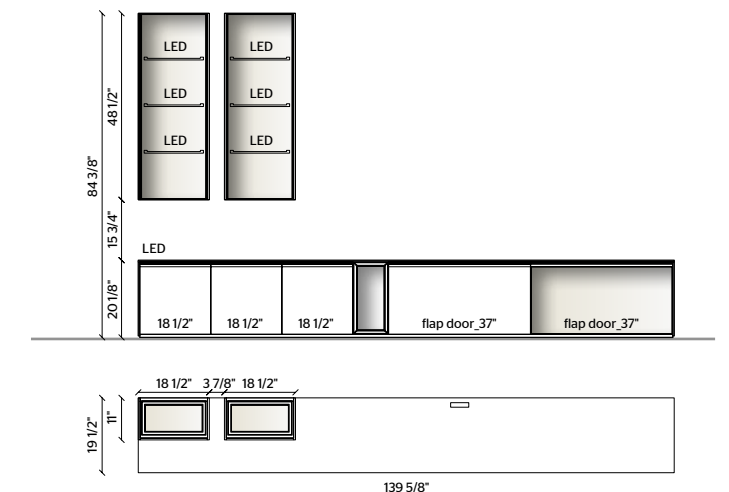

**HANGING DISPLAY CABINETS**  
 EXTRA CLEAR GLASS  
 WITH PEWTER COLOUR PROFILE  
**BASE, TOP, BACK**  
 PEWTER COLOUR MATT LACQUER  
**LED LIGHTING,**  
**RADIO CONTROL KIT**