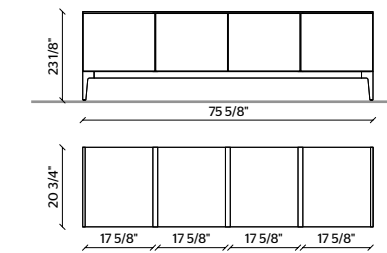

STRUCTURE, TOP, DRAWERS
SPICE MATT LACQUER
METAL BASE
PEWTER COLOUR METAL