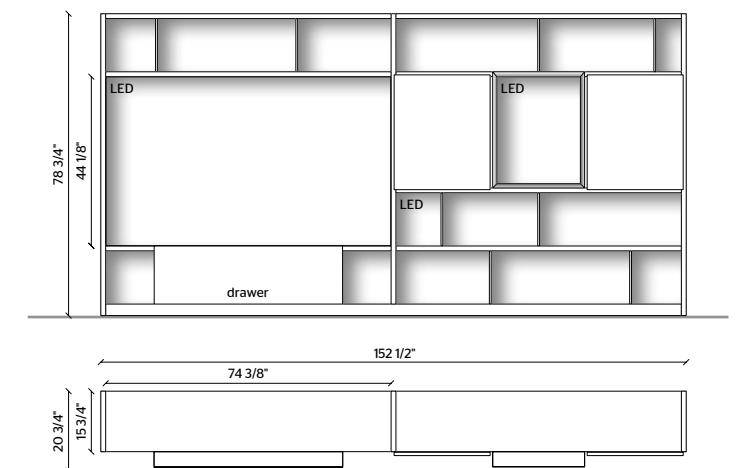

STRUCTURE
SILICA MATT LACQUER

BACKS, BOISERIE, DISPLAY
DOLOMITE GREY MATT LACQUER

DOORS, DRAWER
GLAZE

CENTRAL DIVIDING PANELS
COPPER METAL

LED LIGHTING,
RADIO CONTROL KIT

THE LACQUERED OR WOODEN DOORS
AND DRAWERS ARE 22 MM THICK

STRUCTURE, BACKS, BOISERIE
DOLOMITE GREY MATT LACQUER

DOORS
GLAZE

DISPLAY, DISPLAY DRAWER
THERMO OAK

CENTRAL DIVIDING PANELS
COPPER METAL

LED LIGHTING,
RADIO CONTROL KIT

THE LACQUERED OR WOODEN DOORS
AND DRAWERS ARE 22 MM THICK