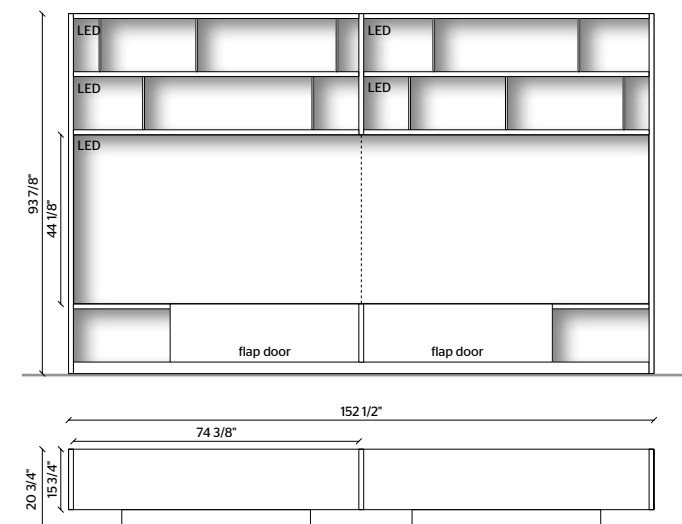

STRUCTURE, BACKS
STARDUST MATT LACQUER

BOISERIE
PEWTER COLOUR MATT LACQUER

TOP, DISPLAY, DISPLAY FLAP DOORS
GRAPHITE OAK

CENTRAL DIVIDING PANELS
COPPER METAL

LED LIGHTING,
RADIO CONTROL KIT

STRUCTURE
PEWTER COLOUR MATT LACQUER

BACKS
STARDUST MATT LACQUER,
SPICE MATT LACQUER

BOISERIE
SPICE MATT LACQUER

DISPLAY, DISPLAY DRAWERS
THERMO OAK

CENTRAL DIVIDING PANELS
PEWTER COLOUR METAL

LED LIGHTING,
RADIO CONTROL KIT