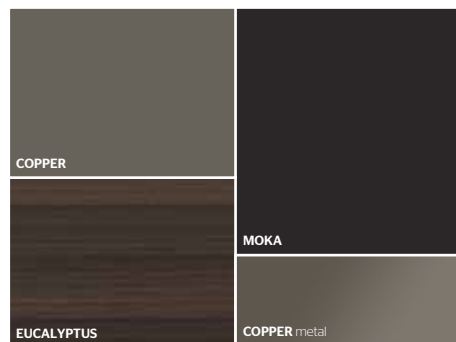

- STRUCTURE, TOP**  
LONDON SKY MATT LACQUER
- BACKS**  
SILICA MATT LACQUER
- FLAP DOOR, DISPLAY**  
THERMO OAK
- CENTRAL DIVIDING PANELS**  
COPPER METAL
- LED LIGHTING,**  
RADIO CONTROL KIT