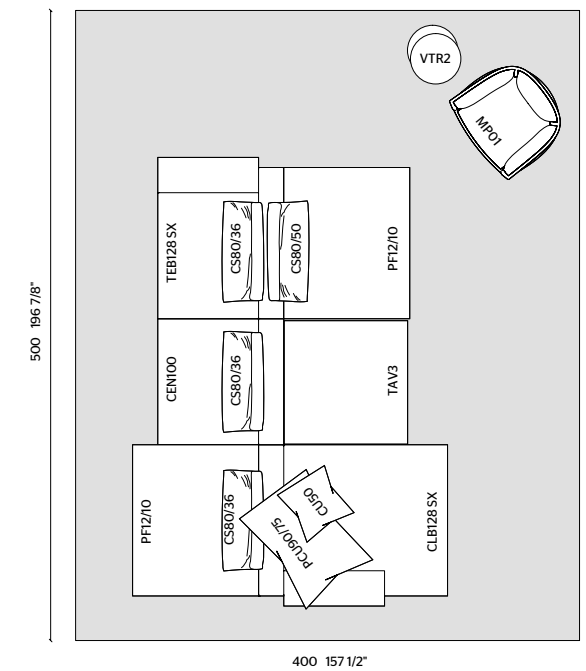

MPO1 W 80 D 74 H 72  
 SIRIA S1231 LEATHER  
 EUCALYPTUS STRUCTURE

**VICINO TABLE**

**COFFEE TABLE**

VTR2 Ø 40 H 50  
 EUCALYPTUS SHELVES  
 PEWTER COLOUR STRUCTURE

**PALETTE**

**CARPET**

500 X 400 / CUSTOMISED CARPET  
 DOVE GREY COLOUR