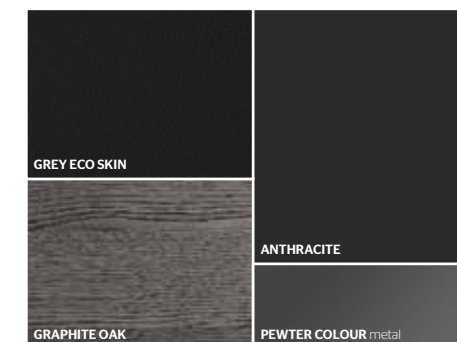

LED LIGHTING,

RADIO CONTROL KIT