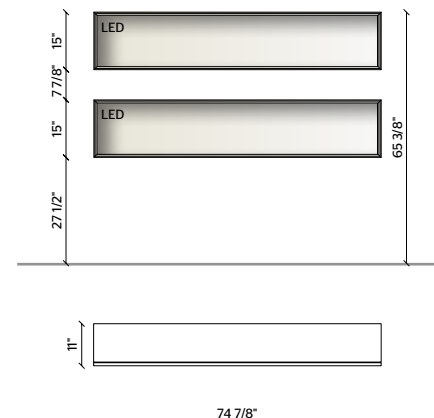

HANGING DISPLAY CABINETS
STOPSOL TRANSPARENT GLASS
WITH COPPER PROFILE
BASE, TOP
COPPER MATT LACQUER
BACK
MIRROR
LED LIGHTING,
RADIO CONTROL KIT

SUPPORT SHELF
SUPPORT SHELF
EUCALYPTUS
RISE FOR WIRE HANDLING
COPPER METAL
LED LIGHTING,
RADIO CONTROL KIT

HANGING SHELVES
SHELF
COPPER METAL
LED LIGHTING,
RADIO CONTROL KIT

HANGING DISPLAY CABINET
STOPSOL TRANSPARENT GLASS
WITH COPPER PROFILE
BASE, TOP
COPPER MATT LACQUER
BACK
MIRROR
LED LIGHTING,
RADIO CONTROL KIT