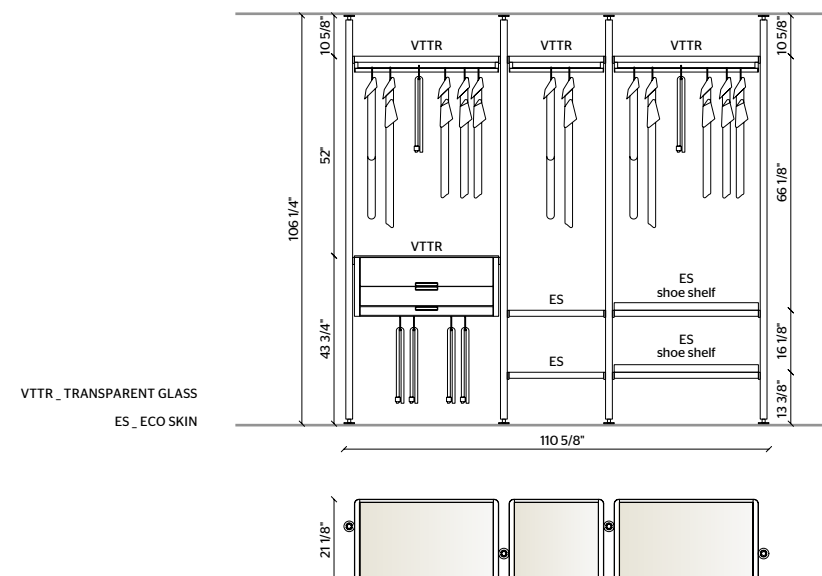

# Hector Night

**CEILING BRACKETS,  
SHELVES FRAME,  
CLOTHES RODS**  
PEWTER COLOUR

**SHELVES INSERT**  
TRANSPARENT GLASS,  
IVORY ECO SKIN

**DRAWERS UNIT TOP**  
TRANSPARENT GLASS

**DRAWERS**  
LIGHT CHESTNUT MELAMINE,  
BRONZE COLOUR HANDLE

**CEILING BRACKETS,  
SHELVES FRAME,  
CLOTHES RODS**  
BRONZE

**SHELVES INSERT,  
DRAWERS UNIT TOP**  
SMOKED GLASS

**DRAWERS**  
LIGHT CHESTNUT MELAMINE,  
BRONZE COLOUR HANDLE