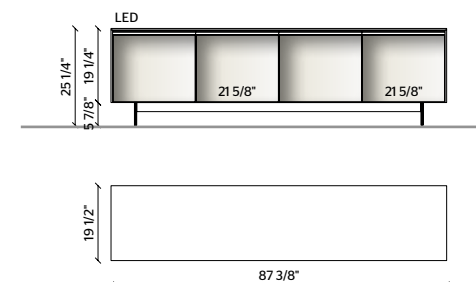

FLOOR STANDING STORAGE UNIT

- **STRUCTURE**
  ECRU BATIK
- **SIDE COVERINGS**
  COPPER MATT LACQUER
- **UPPER COVERING**
  SMOKED GLASS
- **HINGED DOORS**
  STOPSOL TRANSPARENT GLASS
  WITH COPPER FRAME
- **METAL BASE**
  COPPER METAL
- **LED LIGHTING,**
  RADIO CONTROL KIT