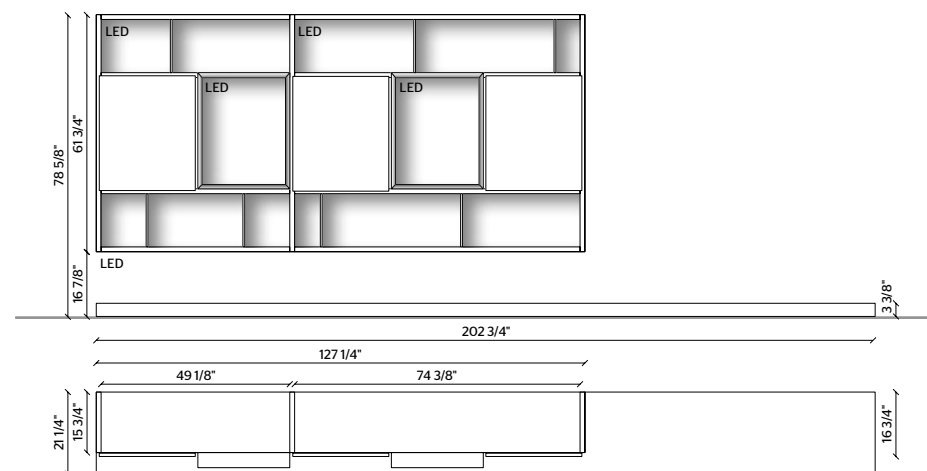

LED LIGHTING,

RADIO CONTROL KIT