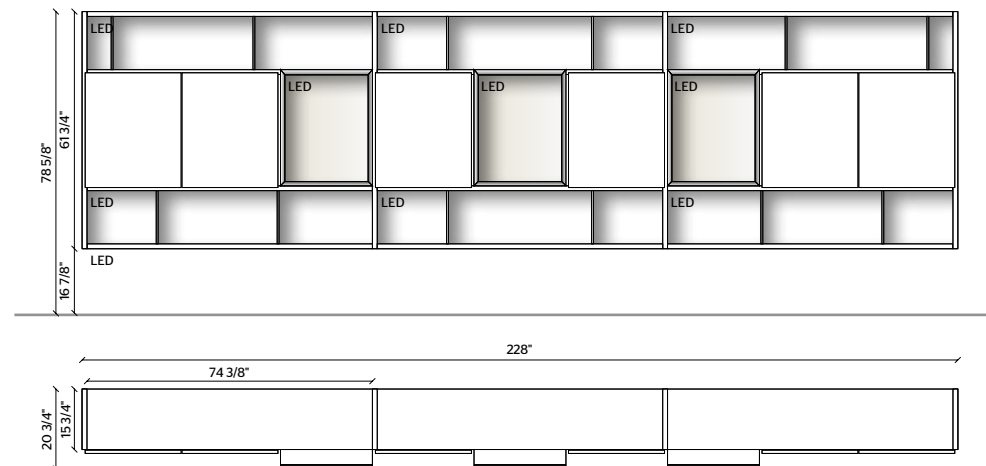

THE LACQUERED OR WOODEN DOORS  
AND DRAWERS ARE 22 MM THICK

- STRUCTURE, DISPLAY**  
EUCALYPTUS
- BACKS**  
COPPER MATT LACQUER
- DOORS**  
COPPER GLOSSY LACQUER
- CENTRAL DIVIDING PANELS**  
COPPER METAL
- LED LIGHTING,  
RADIO CONTROL KIT**