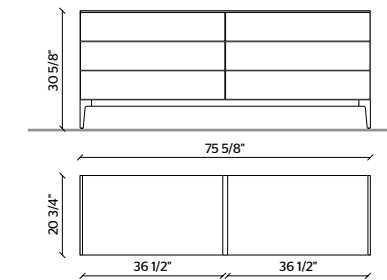

STRUCTURE
MOONLIGHT MATT LACQUER

TOP
MOONLIGHT COLOURED GLASS

DRAWERS
MOONLIGHT GLOSSY LACQUER

METAL BASE
PEWTER COLOUR METAL