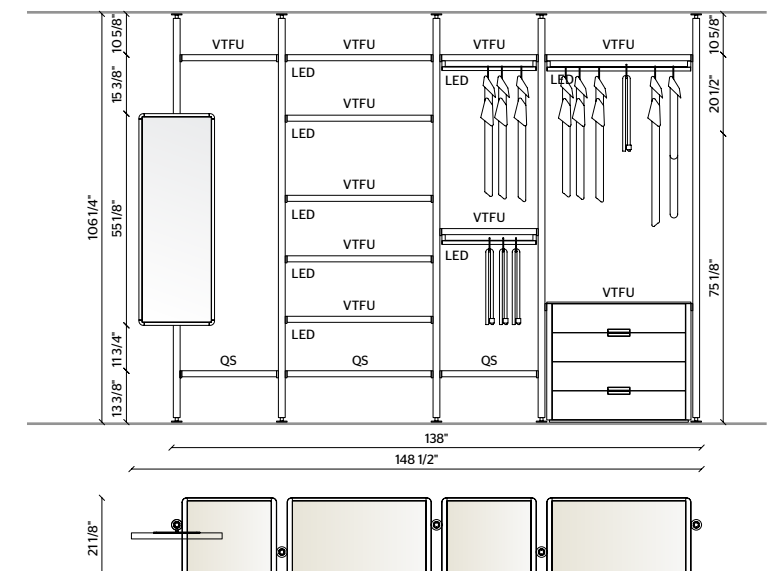

QS_DARK CHESTNUT
VTFU_SMOKED GLASS