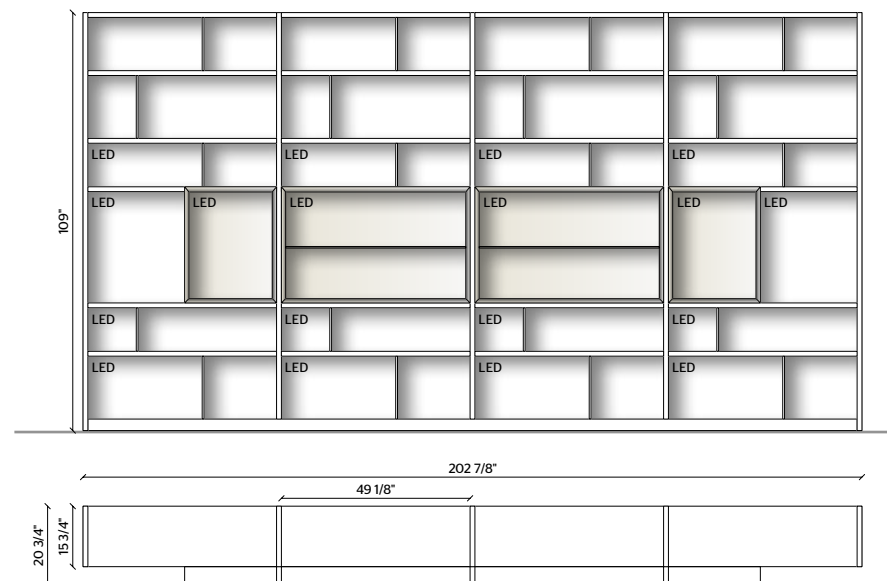

505 UP System

25

- **STRUCTURE**
  COPPER MATT LACQUER
- **BACKS**
  STARDUST MATT LACQUER
- **DISPLAY**
  THERMO OAK
- **VERTICAL SLIDING DOORS**
  STOPSOL GLASS
  WITH COPPER FRAME,
  INTERNAL SHELF
  TRANSPARENT GLASS
- **CENTRAL DIVIDING PANELS**
  COPPER METAL
- **LED LIGHTING,
  RADIO CONTROL KIT**