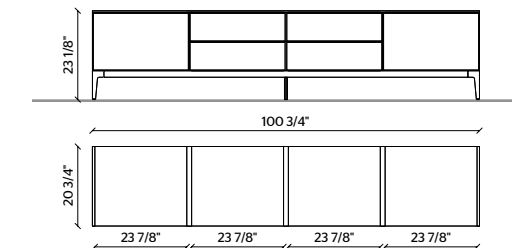

STRUCTURE
STARDUST MATT LACQUER
TOP
STARDUST ETCHED GLASS
DRAWERS
STARDUST ETCHED GLASS
WITH PEWTER COLOUR PROFILE
METAL BASE
PEWTER COLOUR METAL