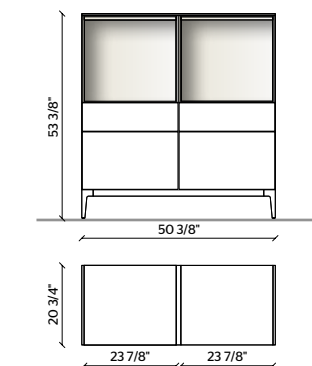

STRUCTURE, DRAWERS
LONDON SKY MATT LACQUER
TOP
GRAPHITE OAK
DOORS
TRANSPARENT STOPSOL GLASS WITH PEWTER COLOUR PROFILE
METAL BASE
PEWTER COLOUR METAL