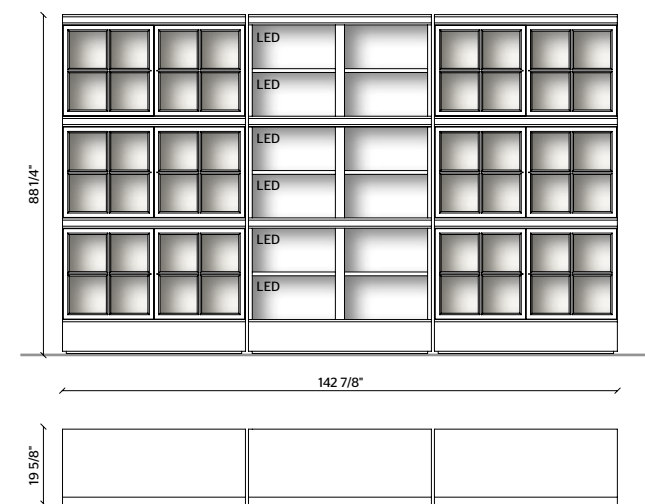

STRUCTURE
EUCALYPTUS

SIDE PANELS
CHALK WHITE MATT LACQUER

FRONT
CHALK WHITE MATT LACQUER,
TRANSPARENT GLASS

SHELVES
EUCALYPTUS,
TRANSPARENT GLASS

LED LIGHTING,
RADIO CONTROL KIT

STRUCTURE, FRONT,
INTERNAL DRAWER UNITS, SHELVES
ANTHRACITE MATT LACQUER

LED LIGHTING,
RADIO CONTROL KIT