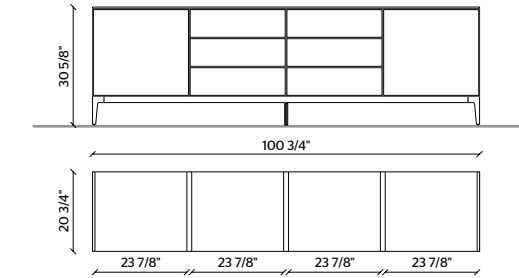

STRUCTURE, TOP
DOLOMITE GREY MATT LACQUER

DOORS, DRAWERS
GLAZE WITH PEWTER COLOUR PROFILE

METAL BASE
PEWTER COLOUR METAL