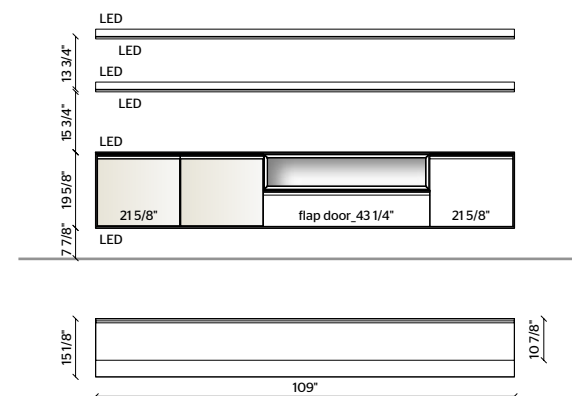

Pass-Word Evolution

17

SUSPENDED STORAGE UNIT

STRUCTURE
ECRU BATIK

SIDE COVERINGS, UPPER COVERING, OPEN COMPARTMENT
EUCALYPTUS

HINGED DOORS, FLAP DOOR
STARDUST MATT LACQUER, STOPSOL TRANSPARENT GLASS WITH PEWTER COLOUR FRAME

LED LIGHTING, RADIO CONTROL KIT

HANGING SHELVES

SHELVES
PEWTER COLOUR METAL

LED LIGHTING, RADIO CONTROL KIT

18

FLOOR STANDING STORAGE UNIT

STRUCTURE
SLATE BATIK

SIDE COVERINGS, HINGED DOORS, DRAWER
PETROLEUM BLUE MATT LACQUER

UPPER COVERING
GREEN ALPINE MARBLE

OPEN COMPARTMENT
PEWTER COLOUR MATT LACQUER

LED LIGHTING, RADIO CONTROL KIT

HANGING SHELVES

SHELVES
PEWTER COLOUR METAL

LED LIGHTING, RADIO CONTROL KIT