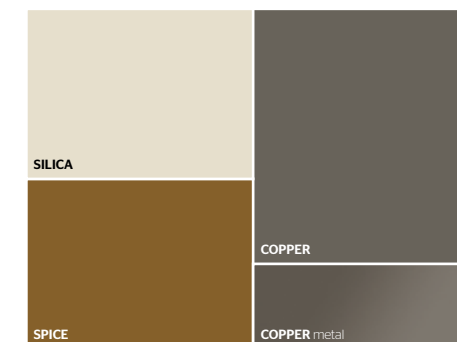

505 UP System

3

- **STRUCTURE**
  LONDON SKY MATT LACQUER
- **BACKS**
  STARDUST MATT LACQUER
- **BOISERIE**
  PEWTER COLOUR MATT LACQUER
- **DISPLAY, DISPLAY DRAWERS**
  GRAPHITE OAK
- **CENTRAL DIVIDING PANELS**
  PEWTER COLOUR METAL
- **LED LIGHTING,**
  RADIO CONTROL KIT

4

- **STRUCTURE**
  COPPER MATT LACQUER
- **BACKS, BOISERIE**
  SILICA MATT LACQUER
- **DISPLAY**
  SPICE MATT LACQUER
- **DISPLAY FLAP DOOR**
  TRANSPARENT STOPSOL GLASS
  WITH COPPER FRAME
- **CENTRAL DIVIDING PANELS**
  COPPER METAL
- **LED LIGHTING,**
  RADIO CONTROL KIT