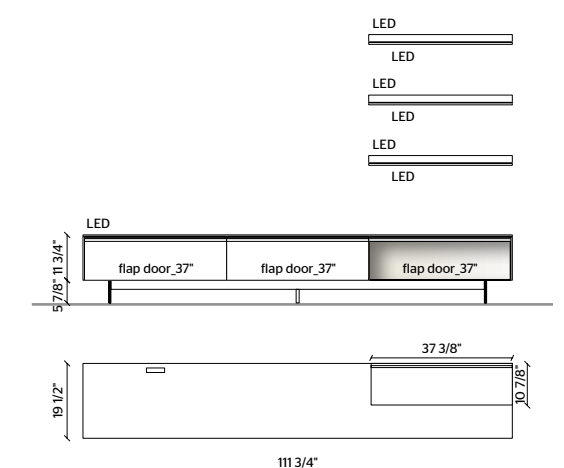

HANGING SHELVES

- **SHELVES**
  PEWTER COLOUR METAL
- **LED LIGHTING,
  RADIO CONTROL KIT**