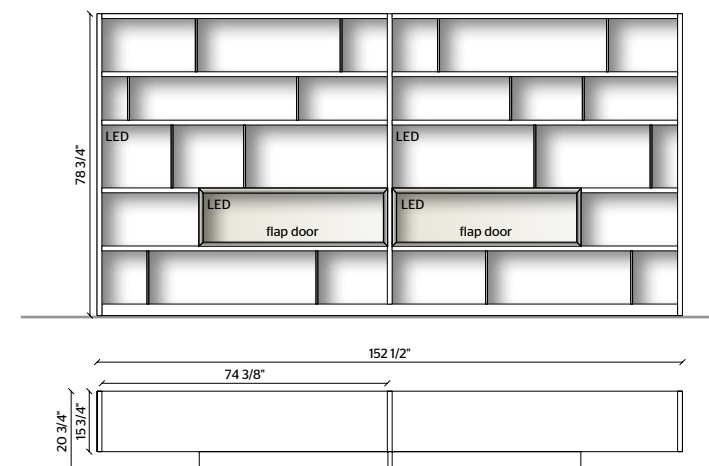

505 UP System

15

STRUCTURE
MOKA MATT LACQUER

BACKS
LONDON SKY MATT LACQUER

DISPLAY
SPICE MATT LACQUER

DISPLAY FLAP DOORS
TRANSPARENT STOPSOL GLASS
WITH PEWTER COLOUR FRAME

CENTRAL DIVIDING PANELS
PEWTER COLOUR METAL

LED LIGHTING,
RADIO CONTROL KIT

16

STRUCTURE, TOP, BACKS
STARDUST MATT LACQUER

FLAP DOORS
CLAY GLOSSY LACQUER

DISPLAY
CLAY MATT LACQUER

LED LIGHTING,
RADIO CONTROL KIT