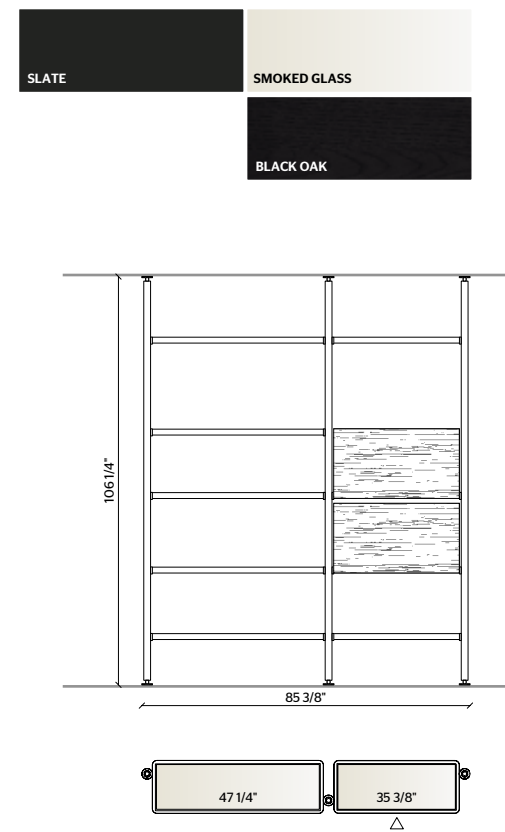

# Hector Bookcase

1  
 CEILING BRACKETS, SHELVES FRAME SLATE  
 SHELVES INSERT SMOKED GLASS  
 CONTAINERS WITH FLAP DOOR BLACK OAK

3  
 CEILING BRACKETS, SHELVES FRAME BRONZE  
 SHELVES INSERT EXTRA-CLEAR GLASS  
 CONTAINERS WITH FLAP DOOR BLACK OAK