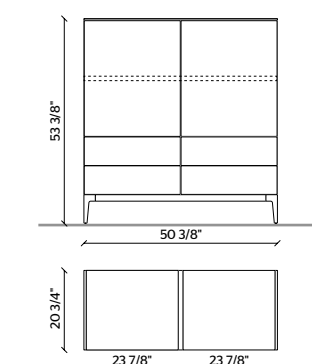

STRUCTURE, DOORS, DRAWERS
GRAPHITE OAK
TOP
BLACK MARQUINA MARBLE
METAL BASE
PEWTER COLOUR METAL