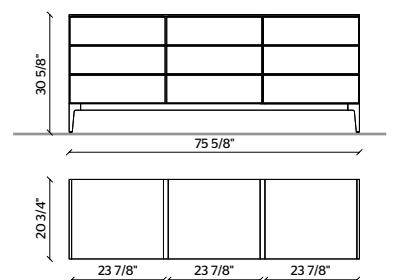

METAL BASE

PEWTER COLOUR METAL