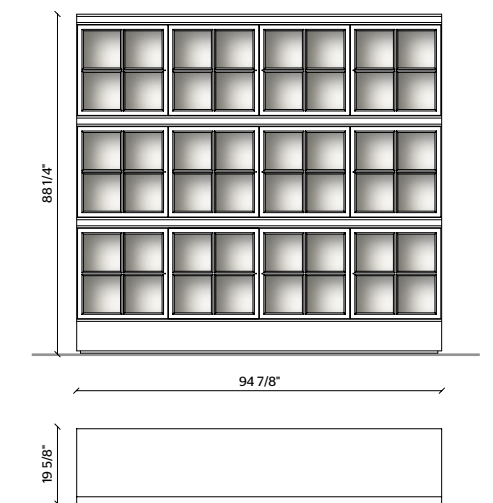

STRUCTURE
EUCALYPTUS

FRONT
SPICE MATT LACQUER,
TRANSPARENT GLASS

SHELVES
TRANSPARENT GLASS

STRUCTURE, SHELVES
CHALK WHITE MATT LACQUER

BACK PANEL
SPICE MATT LACQUER

FRONT
CHALK WHITE MATT LACQUER,
TRANSPARENT GLASS