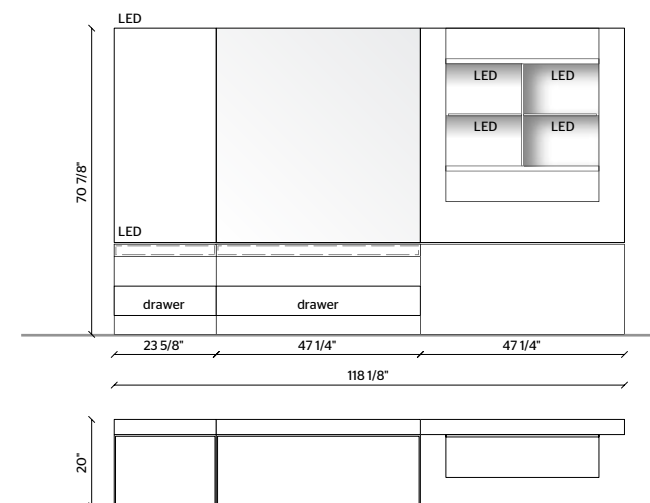

PANELLING
WALNUT, BRONZE MIRROR
SUPPORT SHELF, TRAYS
WALNUT
HANGING CONTAINERS STRUCTURE,
DRAWERS FRONT,
WALL UNIT OPEN
MOKA MATT LACQUER
TRAYS BOTTOM
IVORY ECO SKIN
LED LIGHTING,
RADIO CONTROL KIT

PANELLING,
SUPPORT SHELVES
EUCALYPTUS
HANGING CONTAINERS STRUCTURE,
DRAWERS FRONT,
WALL UNIT OPEN
LONDON SKY MATT LACQUER
LED LIGHTING,
RADIO CONTROL KIT