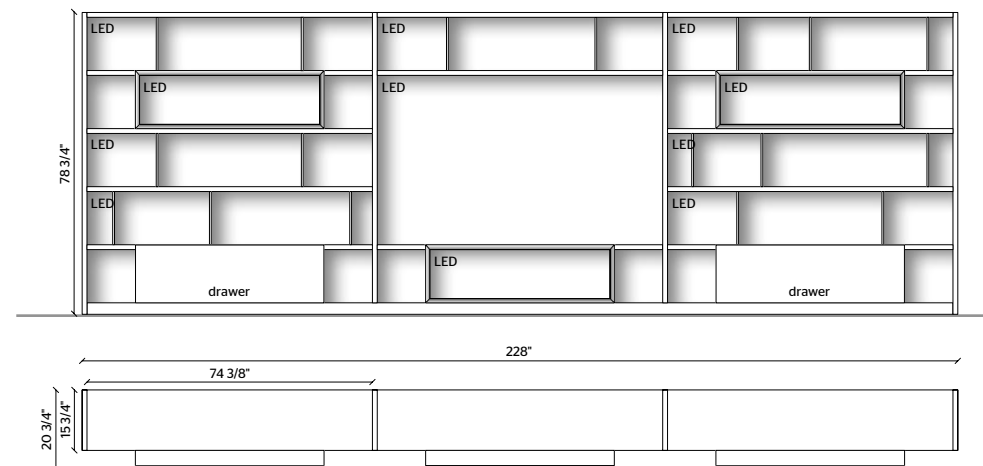

505 UP System

3

- **STRUCTURE**
  LONDON SKY MATT LACQUER
- **BACKS**
  STARDUST MATT LACQUER
- **BOISERIE**
  PEWTER COLOUR MATT LACQUER
- **DISPLAY, DISPLAY DRAWERS**
  GRAPHITE OAK
- **CENTRAL DIVIDING PANELS**
  PEWTER COLOUR METAL
- **LED LIGHTING,**
  RADIO CONTROL KIT

4

- **STRUCTURE**
  COPPER MATT LACQUER
- **BACKS, BOISERIE**
  SILICA MATT LACQUER
- **DISPLAY**
  SPICE MATT LACQUER
- **DISPLAY FLAP DOOR**
  TRANSPARENT STOPSOL GLASS
  WITH COPPER FRAME
- **CENTRAL DIVIDING PANELS**
  COPPER METAL
- **LED LIGHTING,**
  RADIO CONTROL KIT