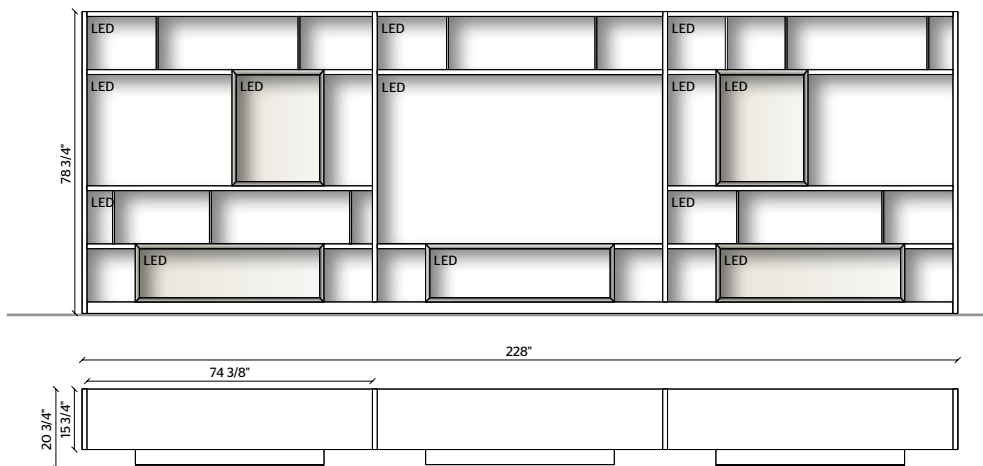

STRUCTURE
MOKA MATT LACQUER

BACKS
LONDON SKY MATT LACQUER

DISPLAY
SPICE MATT LACQUER

DISPLAY DOORS
TRANSPARENT STOPSOL GLASS
WITH PEWTER COLOUR FRAME

CENTRAL DIVIDING PANELS
PEWTER COLOUR METAL

LED LIGHTING,
RADIO CONTROL KIT

STRUCTURE
MOKA MATT LACQUER

BACKS
LONDON SKY MATT LACQUER

DISPLAY
THERMO OAK

DISPLAY DOORS
TRANSPARENT STOPSOL GLASS
WITH PEWTER COLOUR FRAME

CENTRAL DIVIDING PANELS
PEWTER COLOUR METAL

LED LIGHTING,
RADIO CONTROL KIT