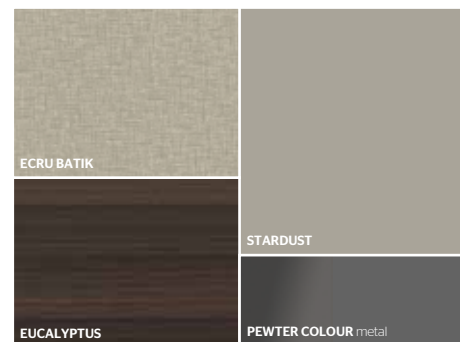

Pass-Word Evolution

17

SUSPENDED STORAGE UNIT

STRUCTURE
ECRU BATIK

SIDE COVERINGS, UPPER COVERING, OPEN COMPARTMENT
EUCALYPTUS

HINGED DOORS, FLAP DOOR
STARDUST MATT LACQUER, STOPSOL TRANSPARENT GLASS WITH PEWTER COLOUR FRAME

LED LIGHTING, RADIO CONTROL KIT

HANGING SHELVES

SHELVES
PEWTER COLOUR METAL

LED LIGHTING, RADIO CONTROL KIT

18

FLOOR STANDING STORAGE UNIT

STRUCTURE
SLATE BATIK

SIDE COVERINGS, HINGED DOORS, DRAWER
PETROLEUM BLUE MATT LACQUER

UPPER COVERING
GREEN ALPINE MARBLE

OPEN COMPARTMENT
PEWTER COLOUR MATT LACQUER

LED LIGHTING, RADIO CONTROL KIT

HANGING SHELVES

SHELVES
PEWTER COLOUR METAL

LED LIGHTING, RADIO CONTROL KIT