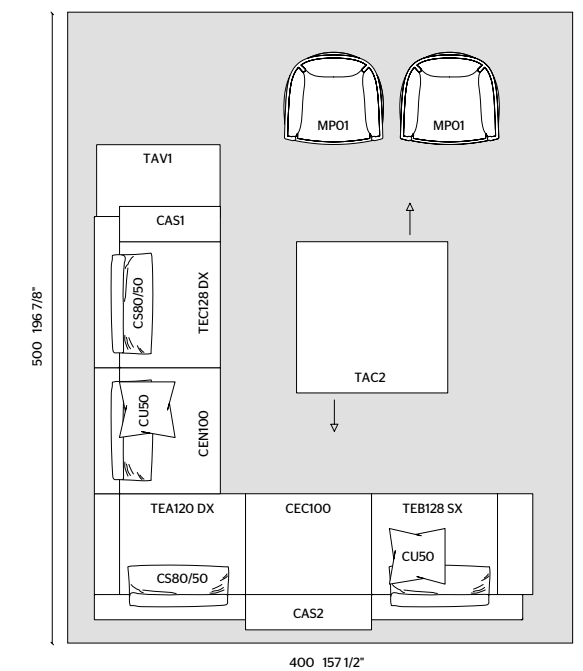

**MARGOU**

**ARMCHAIRS**

N.2 MPO1 W 80 D 74 H 72  
UNIQUE UE122 LEATHER  
EUCALYPTUS STRUCTURE

**EDGE**

**CARPET**

500 X 400 / CUSTOMISED CARPET  
GREEN GRADIENT BORDER COLOUR

MEASUREMENTS IN CM

**MARTEEN**