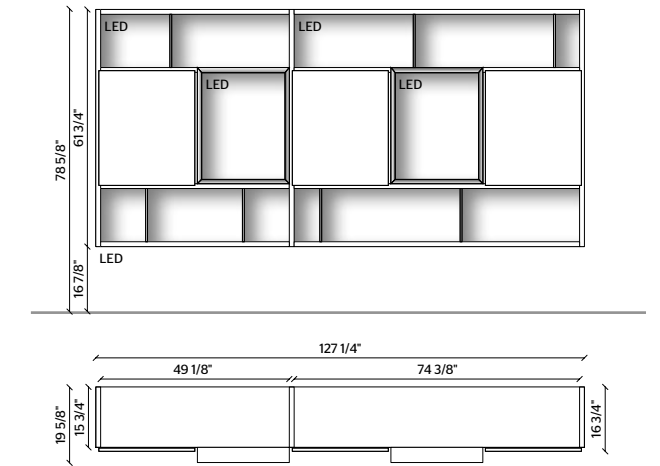

- **STRUCTURE, DISPLAY**
  EUCALYPTUS
- **BACKS**
  COPPER MATT LACQUER
- **DOORS**
  COPPER GLOSSY LACQUER
- **CENTRAL DIVIDING PANELS**
  COPPER METAL
- **LED LIGHTING,
  RADIO CONTROL KIT**

THE LACQUERED OR WOODEN DOORS
AND DRAWERS ARE 22 MM THICK