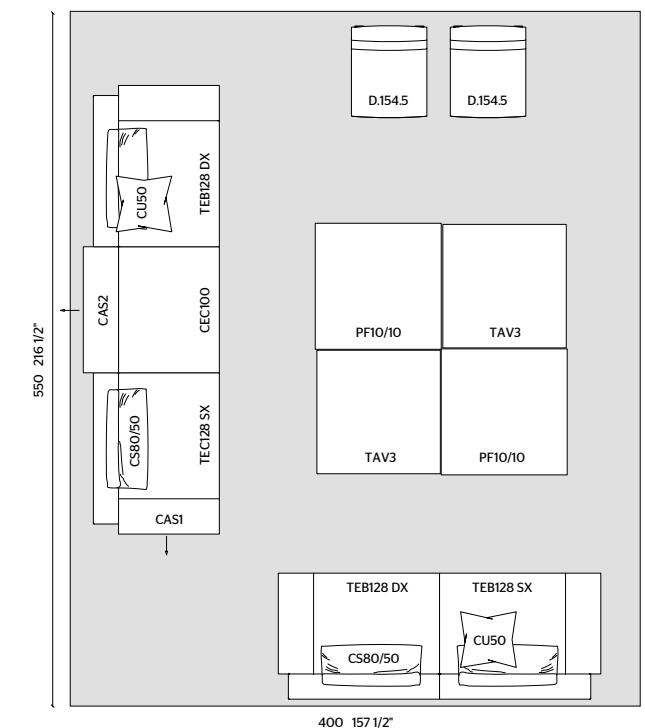

MEASUREMENTS IN CM

**MARTEEN**

**SOFA**

**LINEAR SOFA**  
TEC128 SX + CEC100 + TEB128 DX  
EXTRA L131 LEATHER  
PAINTED PEWTER COLOUR BASE

**ARMREST WITH DRAWER**  
CAS1  
THERMO OAK TOP  
PEWTER COLOUR MATT LACQUER DRAWER