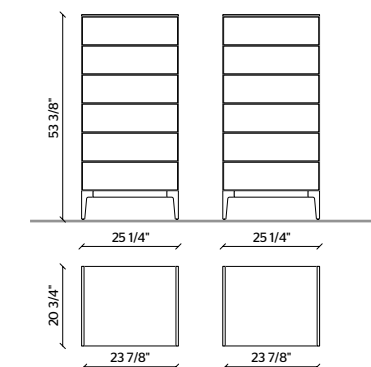

STRUCTURE
PETROLEUM BLUE MATT LACQUER

TOP
GREEN ALPINE MARBLE

DRAWERS
PETROLEUM BLUE MATT LACQUER
WITH PEWTER COLOUR PROFILE

METAL BASE
PEWTER COLOUR METAL