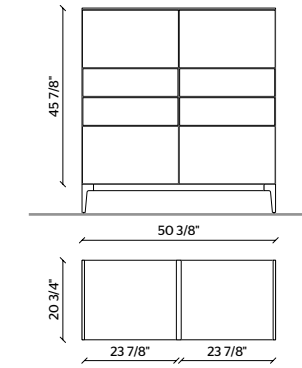

# 505 UP Sideboard

8

**STRUCTURE, TOP**  
SPICE MATT LACQUER

**DRAWERS**  
SPICE MATT LACQUER  
WITH PEWTER COLOUR PROFILE

**METAL BASE**  
PEWTER COLOUR METAL

9

**STRUCTURE**  
MOONLIGHT MATT LACQUER

**TOP**  
MOONLIGHT COLOURED GLASS