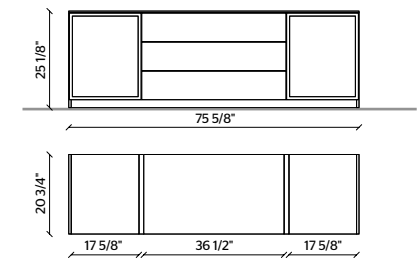

DOORS

TAUPE ECO SKIN

WITH PEWTER COLOUR PROFILE