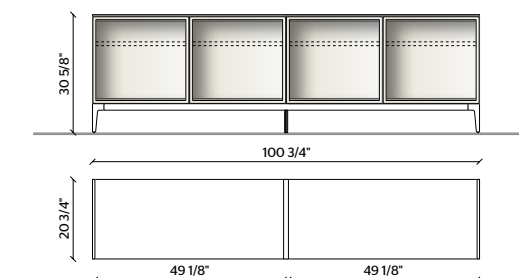

STRUCTURE, TOP
COPPER MATT LACQUER

DOORS
TRANSPARENT STOPSOL GLASS
WITH COPPER FRAME

METAL BASE
COPPER METAL