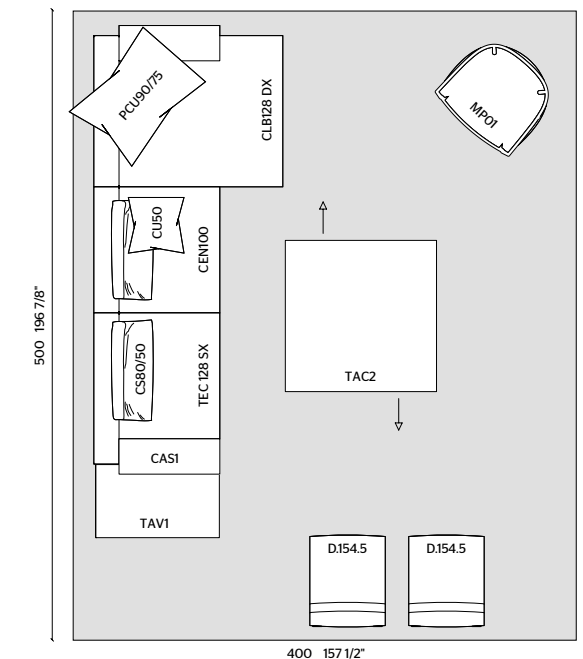

**MARGOU**

**ARMCHAIR**

MPO1 W 80 D 74 H 72  
SCIROCCO SD930 LEATHER  
EUCALYPTUS STRUCTURE

**CORBA**

**CARPET**

500 X 400 / CUSTOMISED CARPET  
MINERAL COLOUR

MEASUREMENTS IN CM

**MARTEEN**