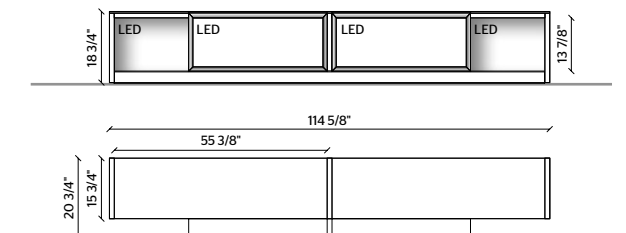

505 UP System

23

STRUCTURE, BACKS
SPICE MATT LACQUER
CENTRAL DIVIDING PANELS
PEWTER COLOUR METAL
LED LIGHTING,
RADIO CONTROL KIT

24

STRUCTURE, TOP, BACKS
ANTHRACITE MATT LACQUER
FLAP DOORS, DISPLAY
EUCALYPTUS
LED LIGHTING,
RADIO CONTROL KIT