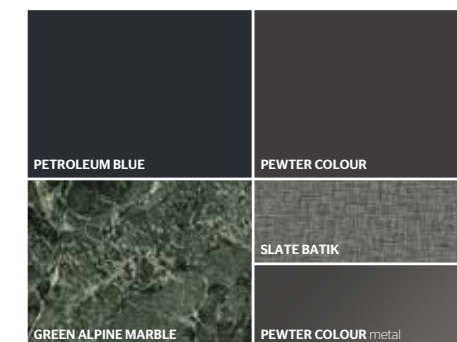

**UPPER COVERING**  
GREEN ALPINE MARBLE

**OPEN COMPARTMENT**  
PEWTER COLOUR MATT LACQUER

**LED LIGHTING, RADIO CONTROL KIT**

**HANGING SHELVES**

**SHELVES**  
PEWTER COLOUR METAL

**LED LIGHTING, RADIO CONTROL KIT**