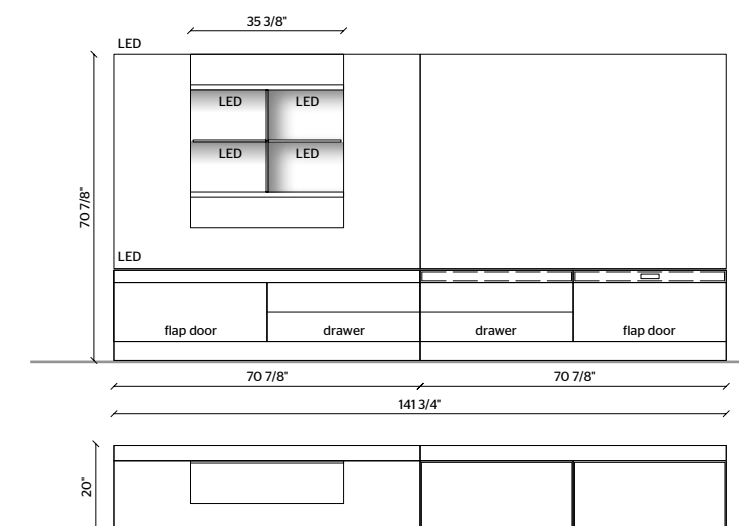

# Grid

1

PANELLING,  
SUPPORT SHELF, TRAYS,  
HANGING CONTAINERS STRUCTURE,  
WALL UNIT OPEN  
COPPER MATT LACQUER  
  
DRAWERS FRONT,  
FLAP DOORS FRONT  
COPPER GLOSSY LACQUER  
  
TRAYS BOTTOM  
DARK BROWN ECO SKIN  
  
LED LIGHTING,  
RADIO CONTROL KIT