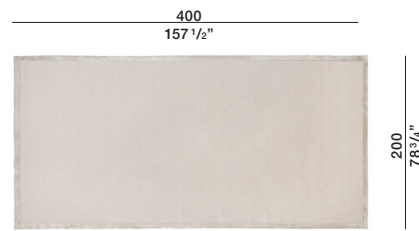

TECHNICAL INFORMATION

Height fleece: cm. 1,2
Density: 5 Kg/mq
Structure: hand-tufted
75% New Zealand Wool - 25% Bamboo

COLOURS

Ivory_Tobacco_Anthracite

MAINTENANCE

Vacuum cleaner

CLEANING

Recommended professional cleaning

Customised carpets are available prior feasibility verification by the Molteni Sales Dept.

DIMENSIONS

TADU01

TADU02

TADU03

TADU04

Ivory

Tobacco

Anthracite

DATASHEET

REGISTERED
DESIGN

IX.2023