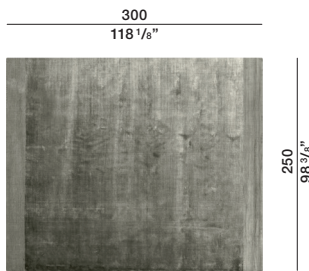

HEM
BY G.T.DESIGN—
PATRICIA
URQUIOLA
2015

TECHNICAL INFORMATION

Hand knotted
Height fleece: cm. 0,6
Density: 86.000 knots/mq.
100% bamboo silk

COLOURS
Sand_Stone

MAINTENANCE
Carpets cleaner - low power

CLEANING
Only professional cleaning water

Customised carpets are available prior feasibility verification by the Molteni Sales Dept.
For round carpets measuring, please calculate the squared diameter.

Molteni & C

2—
2

DIMENSIONS

TAHE02