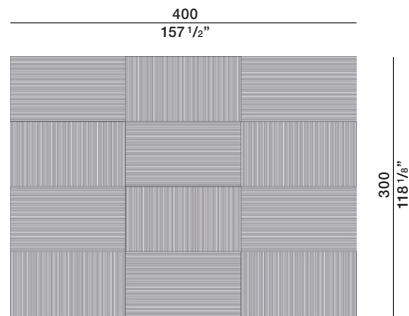

TECHNICAL INFORMATION

Height fleece: cm. 1,4
Density: 4,7 Kg/mq
Structure: hand-tufted
50% Wool 50% Tencel

COLOURS
Cream grey_ Mint green_Military green

MAINTENANCE
Vacuum cleaner, at least 1200W

CLEANING
Recommended professional cleaning

Customised carpets are available prior feasibility verification by the Molteni Sales Dept.

DIMENSIONS

TAST01

TAST02

TAST03

TAST04

Cream grey

Mint green

Military green