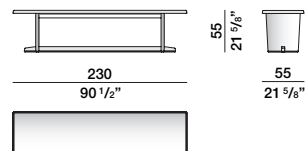

UPPER SURFACE

Particle board panel covered with ash veneer and perimeter sections in solid wood.

Molteni & C

2—
2

DIMENSIONS

Notes

No reductions of any kind or changes in finish are possible.

console