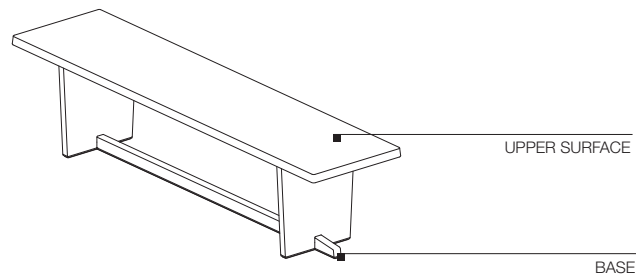

Molteni & C

REMI — VINCENT VAN DUYSSEN 2023

1—
2

The Remi console is a meditation on materials, form, and the power of craftsmanship. The console was designed to be placed also behind the new Augusto sofa and mirrors its proportions, acting as a counterweight to the backrest's soft and voluminous silhouette. The frame, with its solid wood base joints, is available in the precious coffee oak essence. At 230x55x55h in dimensions, Remi's elegant shape makes it suitable for a multitude of different layouts. The top is the testimony of the craftsmanship and attention to detail of Molteni&C, thanks to wood's vein that provides a unified design.

DATASHEET

REGISTERED
DESIGN

IX.2023

FINISHES

coffee oak

TECHNICAL INFORMATION

BASE STRUCTURE

Solid stained ash wood with lower profile in copper-coloured painted steel.

UPPER SURFACE

Particle board panel covered with ash veneer and perimeter sections in solid wood.

Molteni & C

2—
2

DIMENSIONS

Notes

No reductions of any kind or changes in finish are possible.

console