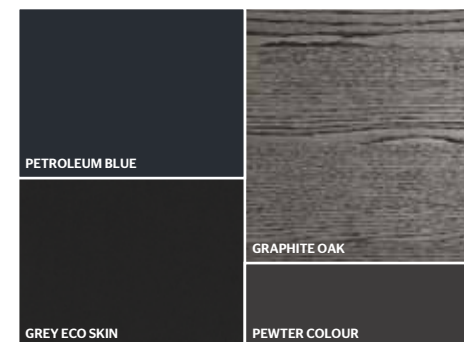

STRUCTURE
PETROLEUM BLUE GLOSSY LACQUER

BACKS
GRAPHITE OAK

CENTRAL DIVIDING PANEL
PEWTER COLOUR METAL

**LED LIGHTING,
RADIO CONTROL KIT**

HARRY'S BAR MODULE

STRUCTURE
PETROLEUM BLUE MATT LACQUER

BACK PANEL
CALACATTA VENA VECCHIA CERAMIC

DOORS
TRANSPARENT STOPSOL GLASS
WITH PEWTER COLOUR PROFILE

*WINE GLASS RACK,
SHELF WITH FLAP*
PEWTER COLOUR MATT LACQUER

DRAWER TOP UNIT
GREY ECO SKIN

DRAWERS, TRAY
GRAPHITE OAK

STRUCTURE, BACKS
STARDUST MATT LACQUER

DOORS
TRANSPARENT STOPSOL GLASS
WITH PEWTER COLOUR FRAME

CENTRAL DIVIDING PANELS
PEWTER COLOUR METAL

**LED LIGHTING,
RADIO CONTROL KIT**