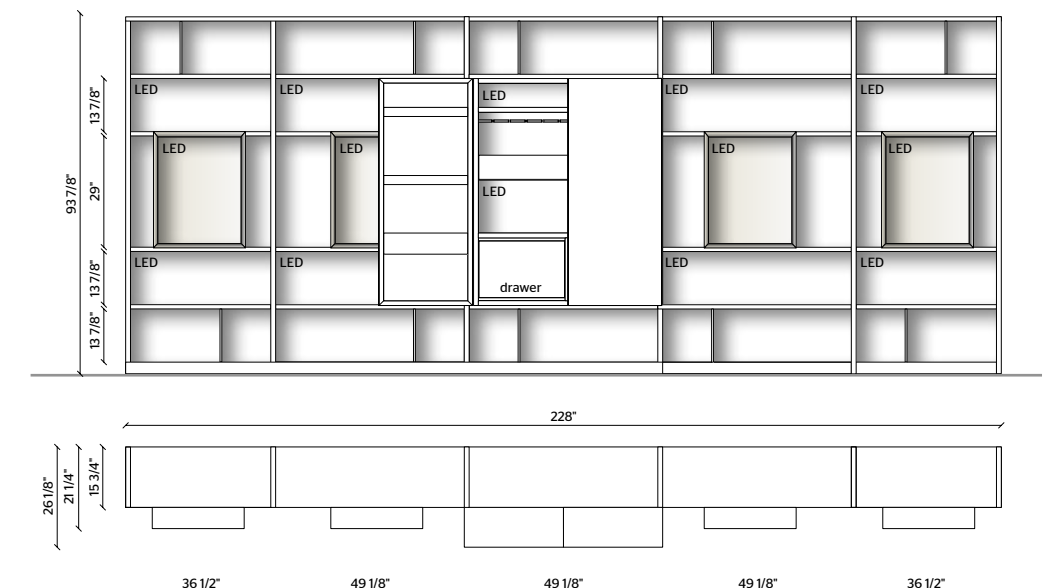

505 UP System

11

- **STRUCTURE**
  ANTHRACITE MATT LACQUER
- **BACKS**
  SUNRISE OAK
- **DOORS**
  GLAZE SPECIAL LACQUER
- **CENTRAL DIVIDING PANELS**
  PEWTER COLOUR METAL
- **LED LIGHTING,
  RADIO CONTROL KIT**

THE LACQUERED OR WOODEN DOORS AND DRAWERS ARE 22 MM THICK

MARBLE FIREPLACE FOR PRESENTATION PURPOSES ONLY (NOT INCLUDED IN THE PRICE)

12

- **STRUCTURE**
  PEWTER COLOUR MATT LACQUER
- **BACKS, DISPLAY**
  SUNRISE OAK
- **DISPLAY DOORS**
  TRANSPARENT GLASS WITH PEWTER COLOUR FRAME
- **CENTRAL DIVIDING PANELS**
  PEWTER COLOUR METAL
- **LED LIGHTING,
  RADIO CONTROL KIT**

- **HARRY'S BAR MODULE**
  *STRUCTURE, WINE GLASS RACK,
  SHELF WITH FLAP*
  PEWTER COLOUR MATT LACQUER
- *BACK PANEL*
  CALACATTA VENA VECCHIA CERAMIC
- *DOORS*
  SUNRISE OAK WITH GREY ECO SKIN BACKS
- *DRAWER TOP UNIT,
  CONTAINERS*
  GREY ECO SKIN