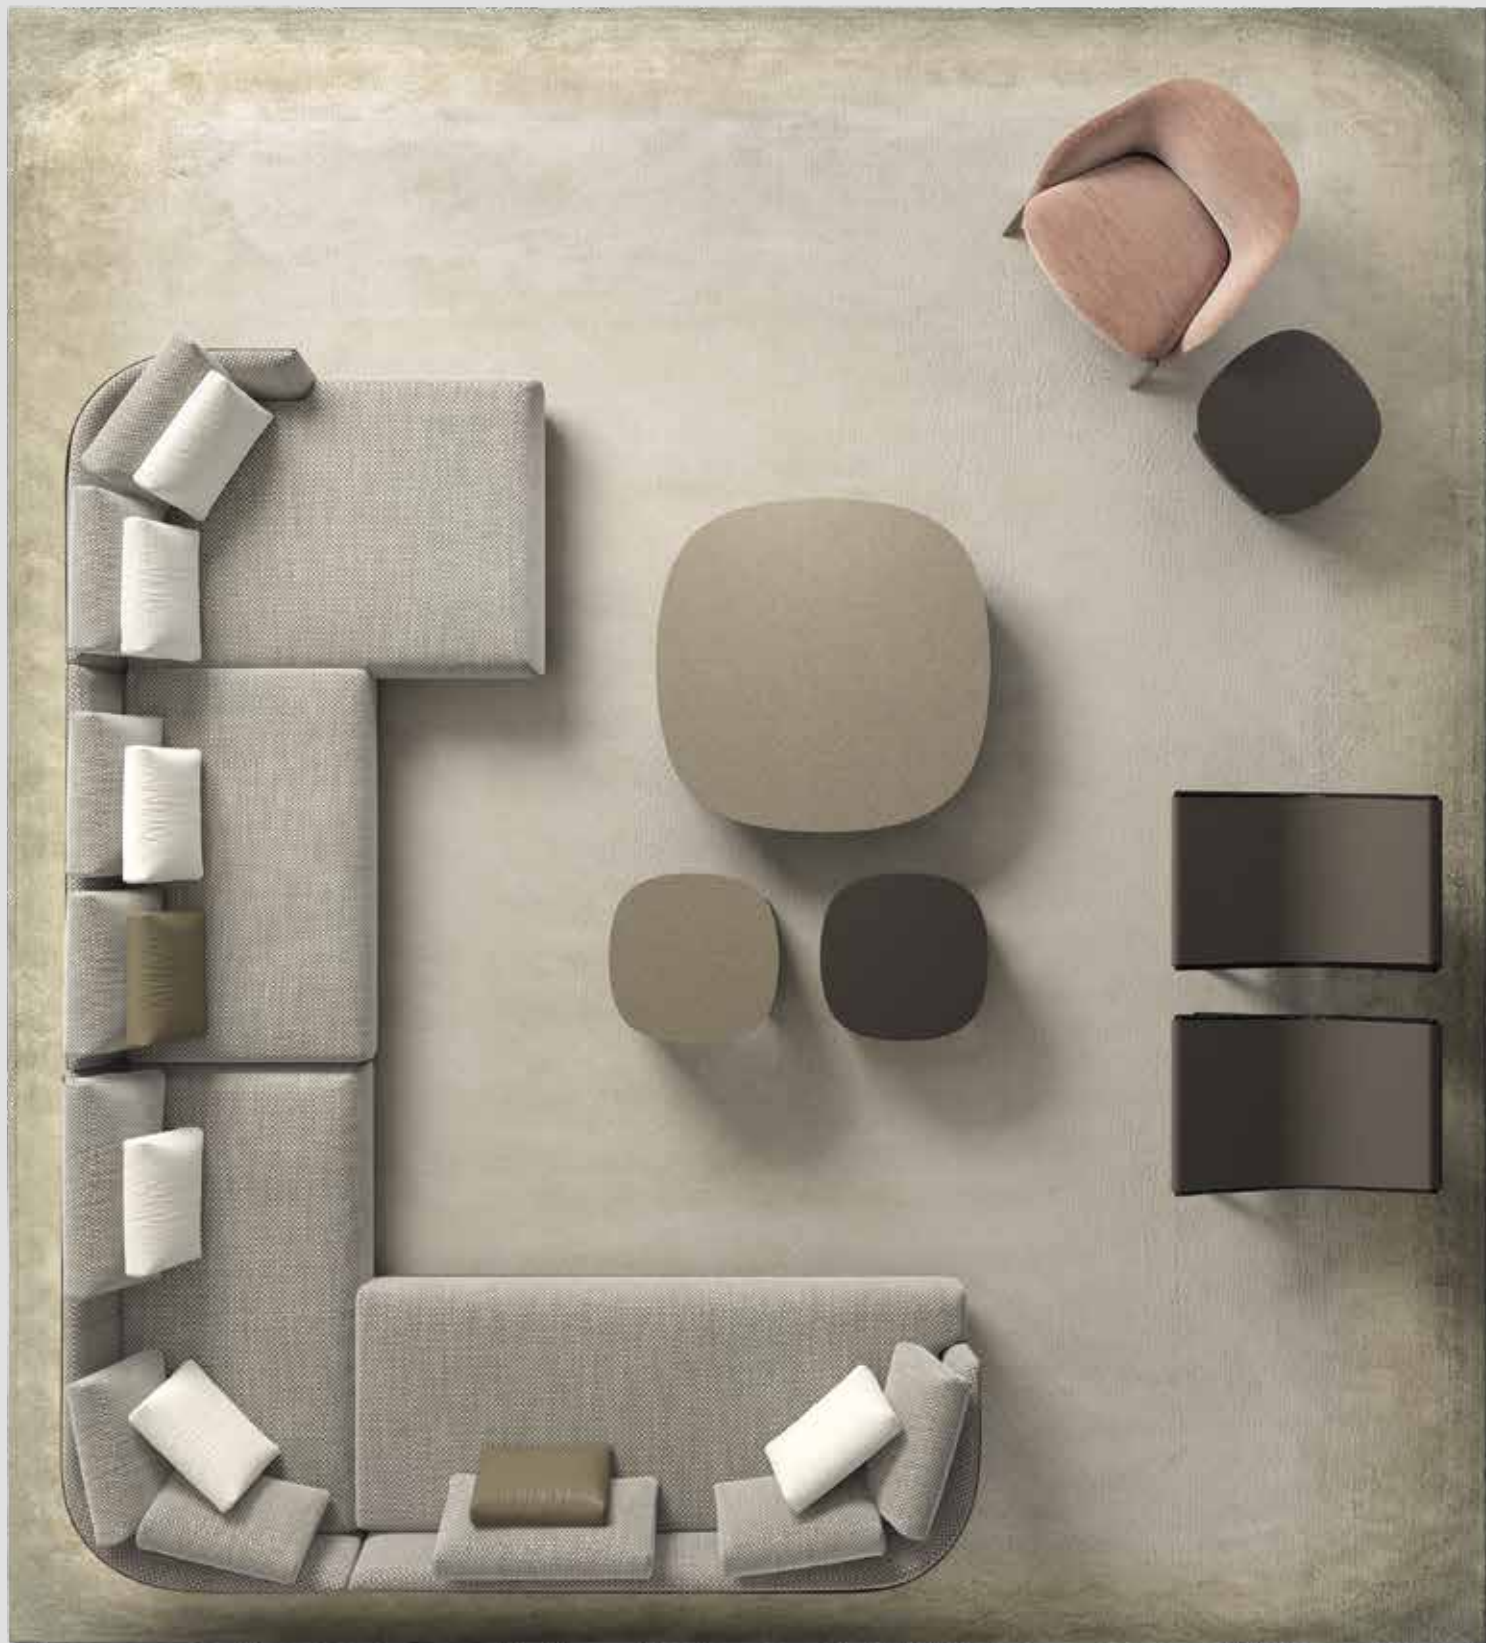

MEASUREMENTS IN CM

CLEO

SEATING SYSTEM

W 434 D 300 H 67

EXTERNAL STRUCTURE

STR20 SX + SAN18 DX + SCE14 + SCL16DX
UNIQUE UE146 LEATHER

INTERNAL CUSHIONING

ITR20 SX + IAN18 DX + ICE14 + ICL16 DX
KUBO KH621 FABRIC

BACK CUSHIONS

N.2 CCS75 KUBO KH621 FABRIC
N.8 CCS55 KUBO KH621 FABRIC
N.2 CCS45 UNIQUE UE146 LEATHER
N.6 CCS45 KERMESSE KH711 FABRIC

YOELL

ARMCHAIRS

N.2 OPO1 W 65 D 84 H 88
WOK WH235 FABRIC
BLACK OAK STRUCTURE

SUTTON

ARMCHAIR

SPO1 W 83 D 84 H 69
KERMESSE KH773 FABRIC
UNIQUE UE146 LEATHER FEET

EDGE

CARPET

550 X 500 / CUSTOMISED CARPET
GREEN GRADIENT BORDER COLOUR

CLEO

COFFEE TABLES

CTV1 W 60 D 60 H 31
MINK ECO SKIN TOP
BLACK OAK BASE

N.2 CTV2 W 60 D 60 H 44
GALAXY PAINTED TOP
BLACK OAK BASE

CTV4 W 120 D 120 H 31
MINK ECO SKIN TOP
BLACK OAK BASE