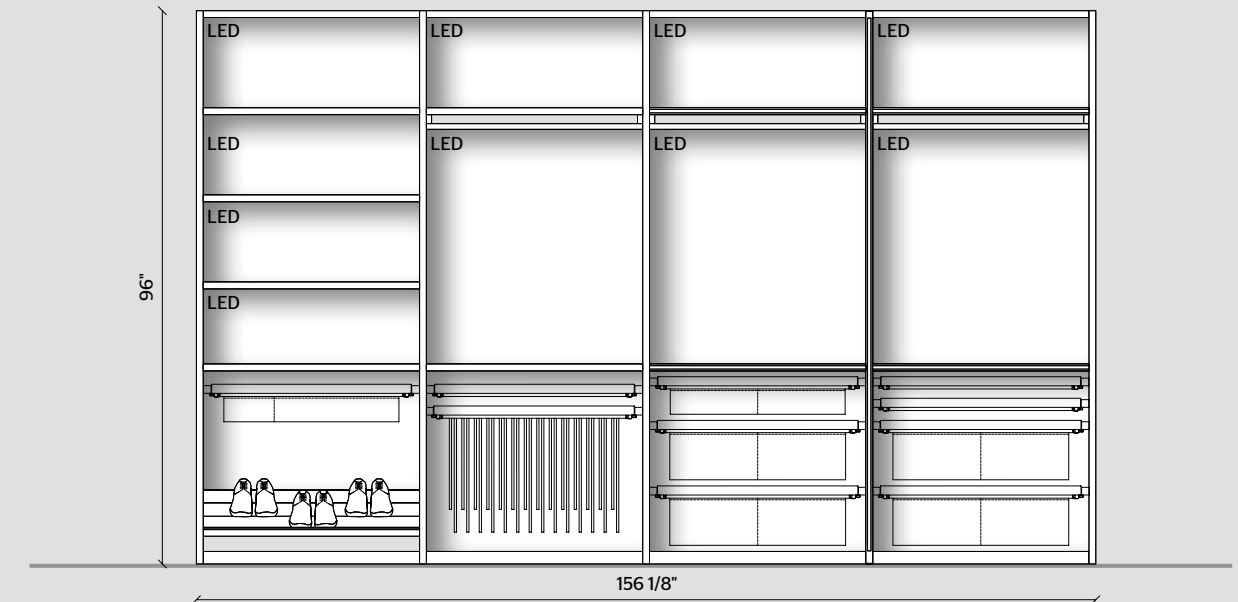

Gliss Master

2

WARDROBE WITH DOORS

"FIND ME" HINGED DOORS
LUNAR

**STRUCTURE, SHELVES,
SHOE RACK SHELF**
LIGHT CHESTNUT

CLOTHES RAILS
PEWTER COLOUR

PULL-OUT FRAME
HEMP ECO SKIN BOTTOM
WITH INTERNAL GRID

PULL-OUT FRAME WITH SACK
HEMP ECO SKIN
PEWTER COLOUR FRAME

TROUSER HOLDER
PULL-OUT FRAME
PEWTER COLOUR

LED LIGHTING BARS
WITH SENSOR

WARDROBE WITHOUT DOORS

STRUCTURE
LIGHT CHESTNUT

GLASS CENTRAL PARTITIONS
HEMP ECO SKIN INSERT
PEWTER COLOUR FRAME /
TRANSPARENT GLASS

SHELVES
HEMP ECO SKIN INSERT
PEWTER COLOUR PROFILE

CLOTHES RAILS
HEMP ECO SKIN

PULL-OUT FRAMES
HEMP ECO SKIN BOTTOM
WITH AND WITHOUT INTERNAL GRID

PULL-OUT FRAMES WITH SACK
HEMP ECO SKIN
PEWTER COLOUR FRAME

LED LIGHTING BARS,
RADIO CONTROL KIT