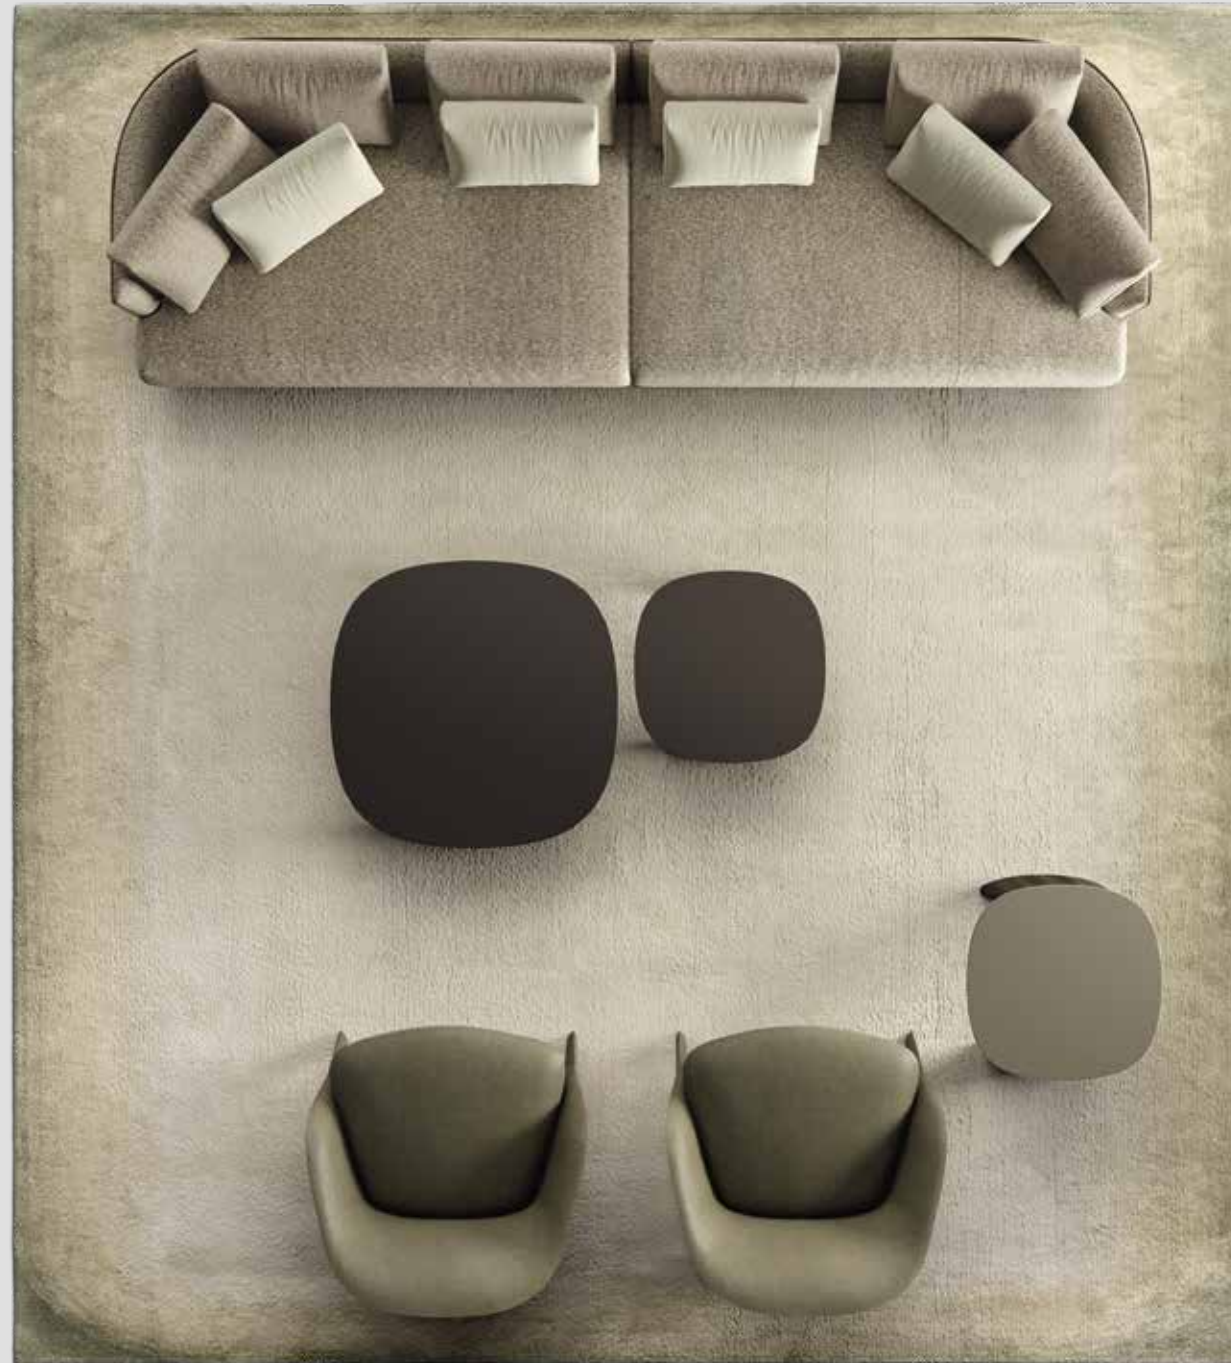

COMPOSITION 11
page 70

Cleo

1

MEASUREMENTS IN CM

CLEO

SEATING SYSTEM

W 320 D 100 H 67

EXTERNAL STRUCTURE
STR16 SX + STR16 DX
UNIQUE UE130 LEATHER