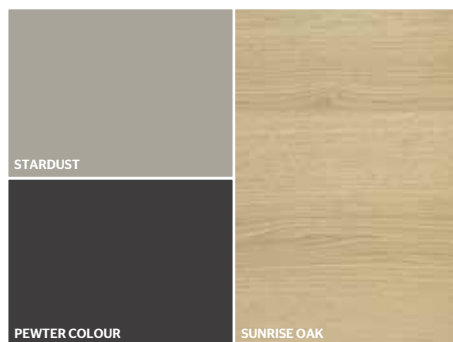

505 UP System

3

STRUCTURE, BACKS
STARDUST MATT LACQUER

DOORS
TRANSPARENT STOPSOL GLASS
WITH PEWTER COLOUR FRAME

DRAWERS
SUNRISE OAK

**LED LIGHTING,
RADIO CONTROL KIT**

THE LACQUERED OR WOODEN DOORS
AND DRAWERS ARE 22 MM THICK

4

STRUCTURE
LONDON SKY MATT LACQUER

BACKS
SUNRISE OAK RAYS

DOORS
SUNRISE OAK

PROTRUDING SHELF
HEMP ECO SKIN
WITH IRIS METAL SHELF EDGING

CENTRAL DIVIDING PANELS
IRIS METAL

**LED LIGHTING,
RADIO CONTROL KIT**