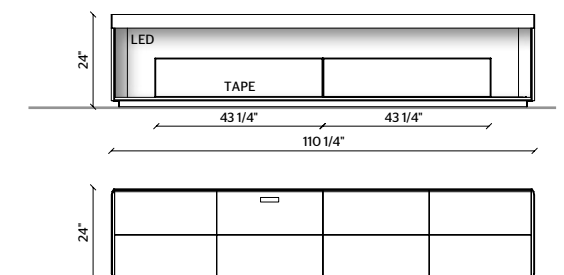

- **BOX STRUCTURE, TOP INSERT**
  EUCALYPTUS
- **TOP FRAME**
  IRIS METAL
- **DRAWER AND TAPE MODULES**
  PEWTER COLOUR PAINTED
- **LED LIGHTING,**
  RADIO CONTROL KIT