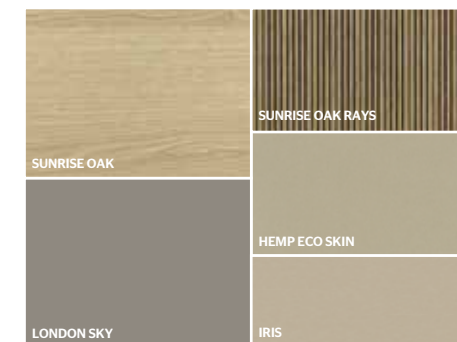

505 UP System

3

STRUCTURE, BACKS
STARDUST MATT LACQUER

DOORS
TRANSPARENT STOPSOL GLASS
WITH PEWTER COLOUR FRAME

DRAWERS
SUNRISE OAK

**LED LIGHTING,
RADIO CONTROL KIT**

THE LACQUERED OR WOODEN DOORS
AND DRAWERS ARE 22 MM THICK

4

STRUCTURE
LONDON SKY MATT LACQUER

BACKS
SUNRISE OAK RAYS

DOORS
SUNRISE OAK

PROTRUDING SHELF
HEMP ECO SKIN
WITH IRIS METAL SHELF EDGING

CENTRAL DIVIDING PANELS
IRIS METAL

**LED LIGHTING,
RADIO CONTROL KIT**