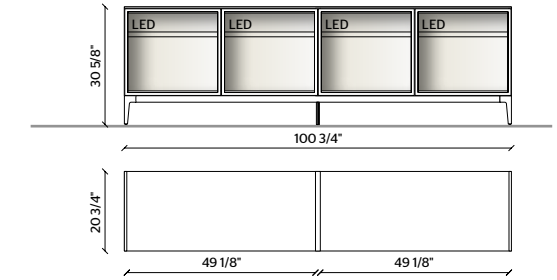

505 UP Sideboard

13

STRUCTURE, TOP
LONDON SKY GLOSSY LACQUER

DOORS
TRANSPARENT STOPSOL GLASS
WITH IRIS PROFILE

METAL BASE
IRIS METAL

LED LIGHTING,
RADIO CONTROL KIT

14

STRUCTURE
EUCALYPTUS