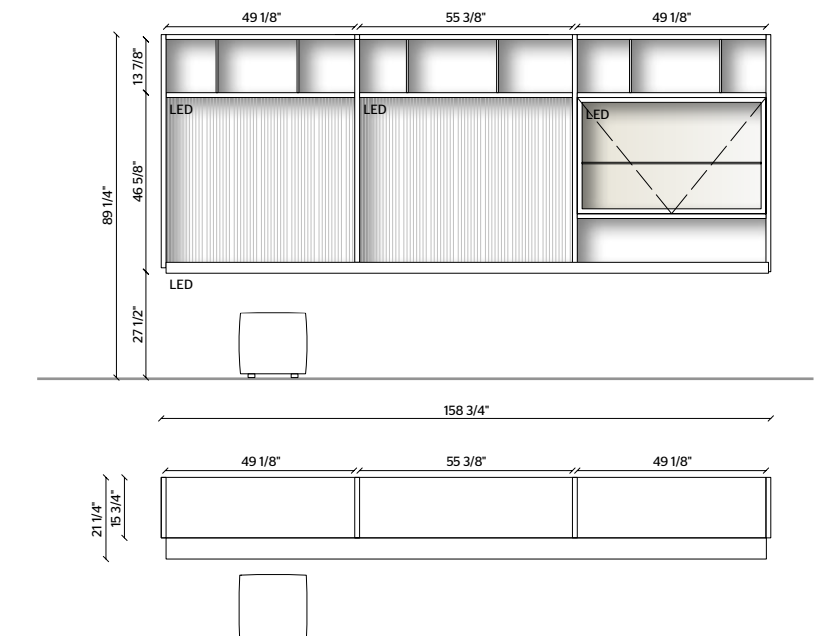

STRUCTURE
LONDON SKY MATT LACQUER

BACKS
SUNRISE OAK
SUNRISE OAK RAYS

PROTRUDING SHELF
HEMP ECO SKIN
WITH IRIS METAL SHELF EDGING

CENTRAL DIVIDING PANELS
IRIS METAL

LED LIGHTING,
RADIO CONTROL KIT

STRUCTURE
MOKA MATT LACQUER

BACKS
SUNRISE OAK
SUNRISE OAK RAYS

DISPLAY WITH VERTICAL SLIDING DOOR
MOKA MATT LACQUER,
TRANSPARENT STOPSOL GLASS DOOR
WITH IRIS FRAME,
INTERNAL SHELF
TRANSPARENT GLASS

PROTRUDING SHELF
HEMP ECO SKIN
WITH IRIS METAL SHELF EDGING

CENTRAL DIVIDING PANELS
IRIS METAL

LED LIGHTING,
RADIO CONTROL KIT