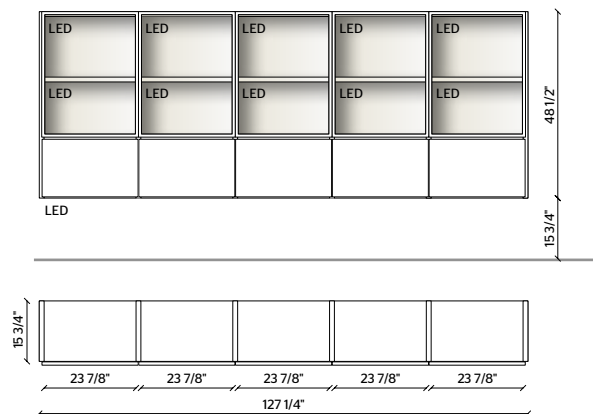

DOORS
TRANSPARENT STOPSOL GLASS
WITH PEWTER COLOUR FRAME

DRAWERS
SUNRISE OAK

**LED LIGHTING,
RADIO CONTROL KIT**

THE LACQUERED OR WOODEN DOORS
AND DRAWERS ARE 22 MM THICK

4

STRUCTURE
LONDON SKY MATT LACQUER