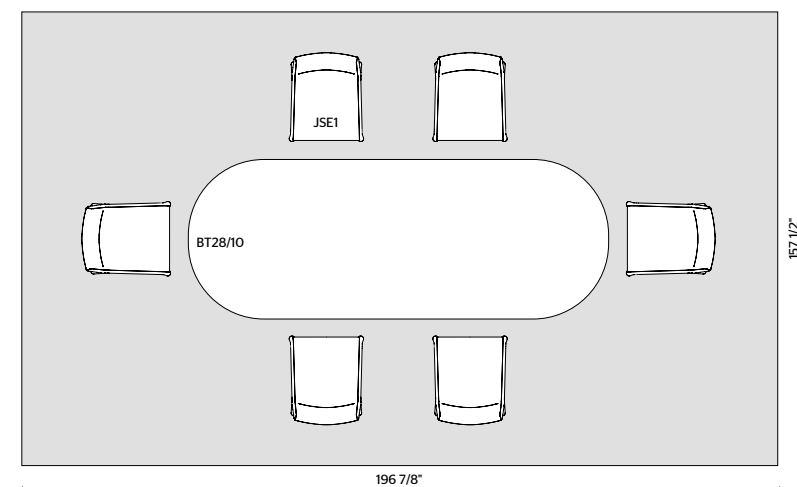

MEASUREMENTS IN CM

CARPET

TASTO3
 400 X 300
 CREAM GREY COLOUR

BLEVIO	TABLE
	BT28/10 W 280 D 105 H 74 ECLIPSE STRUCTURE BRECCIA CAPRAIA MARBLE TOP
JANET	CHAIRS
	N.6 JSE1 W 49,5 D 60 H 81 KIWI KH522 FABRIC BLACK OAK STRUCTURE
VIBRAZIONI	CARPET
MEASUREMENTS IN CM	TAVIO4 500 X 400 ICE COLOUR