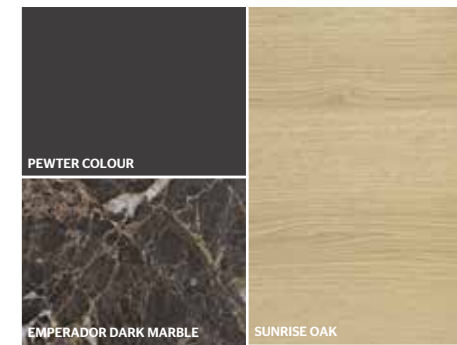

TOP FRAME

PEWTER COLOUR METAL

DRAWERS MODULES

SUNRISE OAK WITH

LED LIGHTING,

RADIO CONTROL KIT

CLEO

Vincent Van Duysen