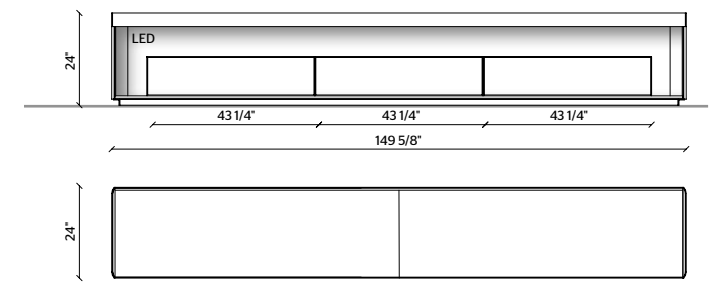

DRAWERS MODULES

SUNRISE OAK WITH

LED LIGHTING,

RADIO CONTROL KIT