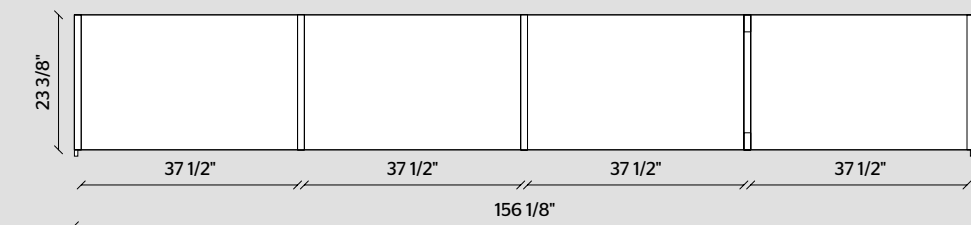

Gliss Master

2

WARDROBE WITH DOORS

"FIND ME" HINGED DOORS
LUNAR

**STRUCTURE, SHELVES,
SHOE RACK SHELF**
LIGHT CHESTNUT

CLOTHES RAILS
PEWTER COLOUR

PULL-OUT FRAME
HEMP ECO SKIN BOTTOM
WITH INTERNAL GRID

PULL-OUT FRAME WITH SACK
HEMP ECO SKIN
PEWTER COLOUR FRAME

TROUSER HOLDER
PULL-OUT FRAME
PEWTER COLOUR

LED LIGHTING BARS
WITH SENSOR

WARDROBE WITHOUT DOORS

STRUCTURE
LIGHT CHESTNUT

GLASS CENTRAL PARTITIONS
HEMP ECO SKIN INSERT
PEWTER COLOUR FRAME /
TRANSPARENT GLASS

SHELVES
HEMP ECO SKIN INSERT
PEWTER COLOUR PROFILE

CLOTHES RAILS
HEMP ECO SKIN

PULL-OUT FRAMES
HEMP ECO SKIN BOTTOM
WITH AND WITHOUT INTERNAL GRID

PULL-OUT FRAMES WITH SACK
HEMP ECO SKIN
PEWTER COLOUR FRAME

LED LIGHTING BARS,
RADIO CONTROL KIT