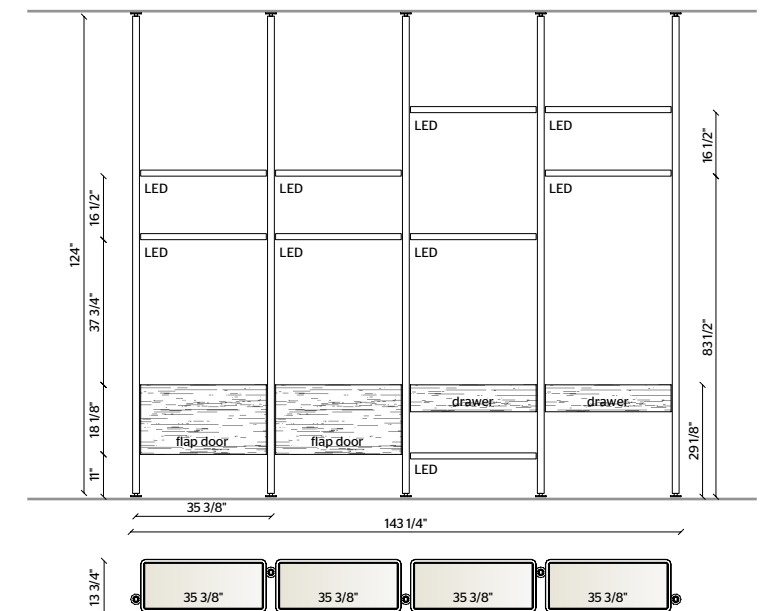

PX_PEWTER COLOUR
MATT LACQUER