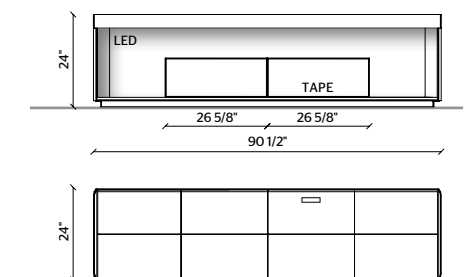

- **BOX STRUCTURE, TOP INSERT**
  SUNRISE OAK
- **TOP FRAME**
  IRIS METAL
- **DRAWER AND TAPE MODULES**
  SUNRISE OAK
- **LED LIGHTING,**
  RADIO CONTROL KIT