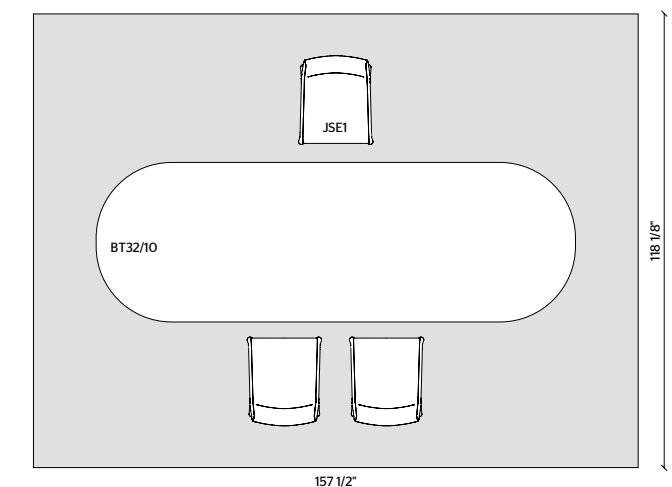

MEASUREMENTS IN CM

CARPET

TASTO3
 400 X 300
 CREAM GREY COLOUR

BLEVIO	TABLE
	BT28/10 W 280 D 105 H 74 ECLIPSE STRUCTURE BRECCIA CAPRAIA MARBLE TOP
JANET	CHAIRS
	N.6 JSE1 W 49,5 D 60 H 81 KIWI KH522 FABRIC BLACK OAK STRUCTURE
VIBRAZIONI	CARPET
MEASUREMENTS IN CM	TAVIO4 500 X 400 ICE COLOUR