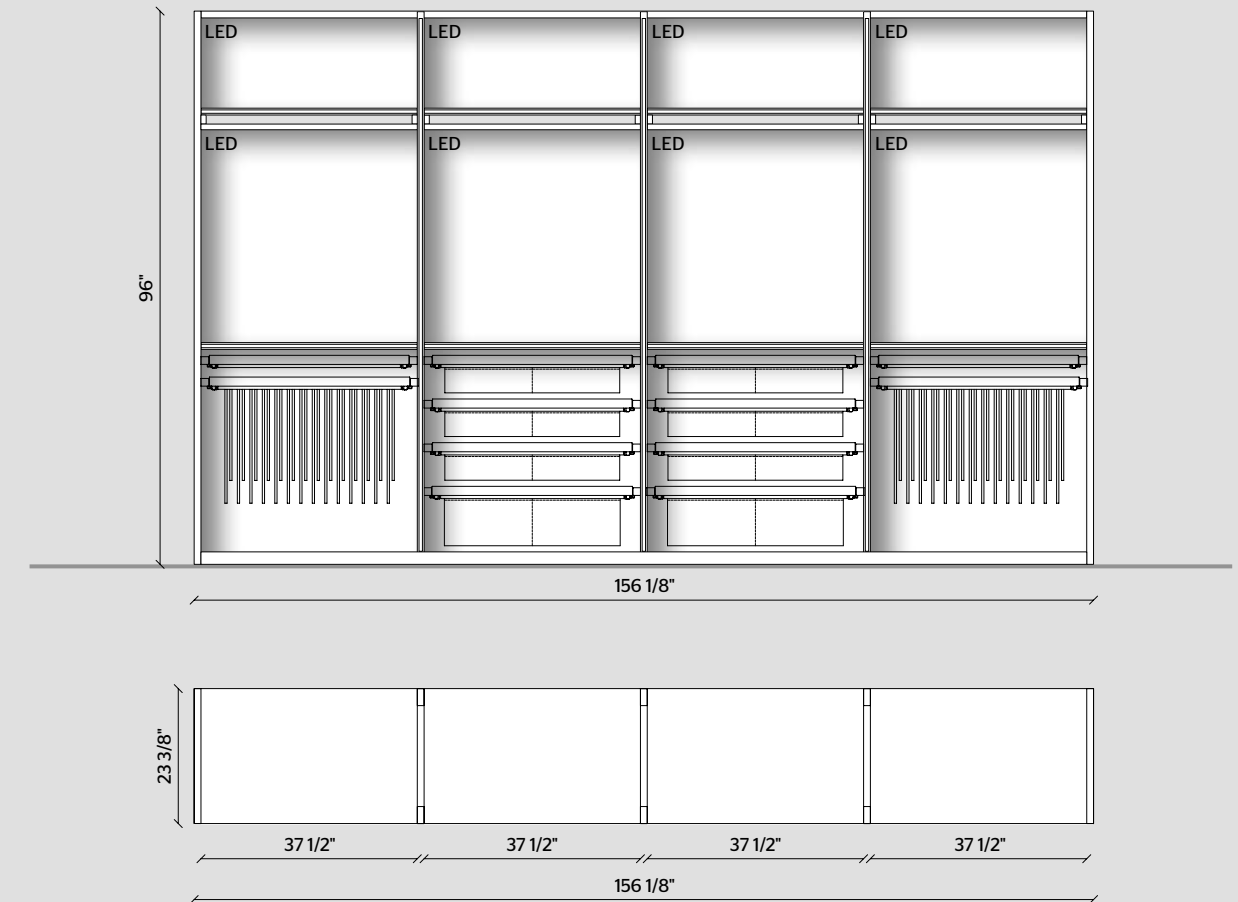

PULL-OUT FRAMES WITH SACK

EARTH ECO SKIN
PEWTER COLOUR FRAME

TROUSER HOLDER

PULL-OUT FRAMES
PEWTER COLOUR

LED LIGHTING BARS,
RADIO CONTROL KIT

Gliss Master

2

WARDROBE WITH DOORS