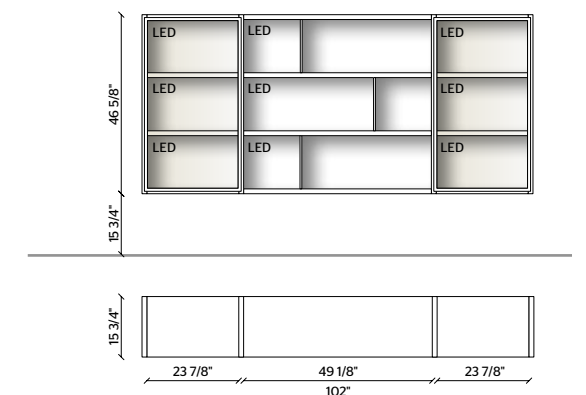

STRUCTURE
PETROLEUM BLUE GLOSSY LACQUER

BACKS
GRAPHITE OAK

CENTRAL DIVIDING PANEL
PEWTER COLOUR METAL

**LED LIGHTING,
RADIO CONTROL KIT**

HARRY'S BAR MODULE

STRUCTURE
PETROLEUM BLUE MATT LACQUER

BACK PANEL
CALACATTA VENA VECCHIA CERAMIC

DOORS
TRANSPARENT STOPSOL GLASS
WITH PEWTER COLOUR PROFILE

*WINE GLASS RACK,
SHELF WITH FLAP*
PEWTER COLOUR MATT LACQUER

DRAWER TOP UNIT
GREY ECO SKIN

DRAWERS, TRAY
GRAPHITE OAK

STRUCTURE, BACKS
STARDUST MATT LACQUER

DOORS
TRANSPARENT STOPSOL GLASS
WITH PEWTER COLOUR FRAME

CENTRAL DIVIDING PANELS
PEWTER COLOUR METAL

**LED LIGHTING,
RADIO CONTROL KIT**