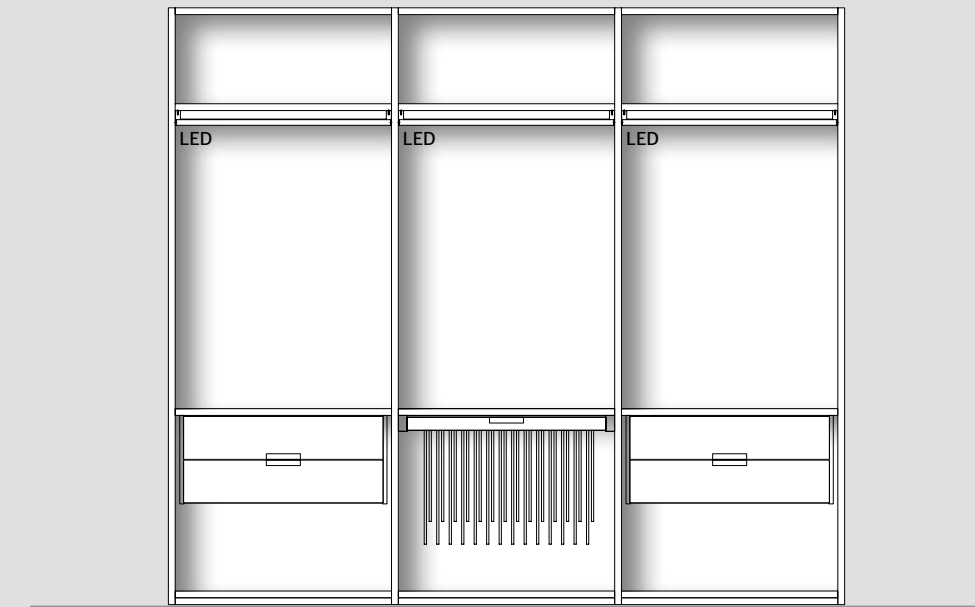

Gliss Master

3

WARDROBE WITH DOORS

"SMOOTH" HINGED DOORS
EARTH ECO SKIN,
PEWTER COLOUR HANDLE AND
PERIMETER PROFILES

STRUCTURE, SHELVES
LIGHT CHESTNUT

CLOTHES RAILS
EARTH ECO SKIN

DRAWERS, TROUSER HOLDERS TRAY
LIGHT CHESTNUT,
PEWTER COLOUR "HOLD" HANDLE

LED LIGHTING BARS
WITH SENSOR