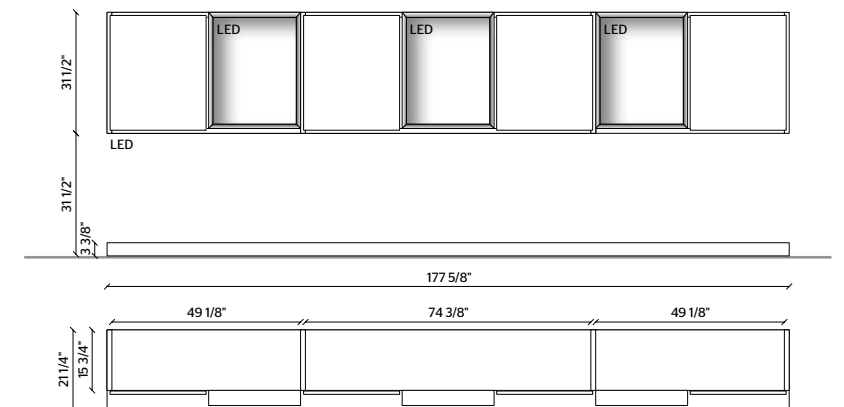

THE LACQUERED OR WOODEN DOORS AND DRAWERS ARE 22 MM THICK

505 UP System

11

- STRUCTURE**
ANTHRACITE MATT LACQUER
- BACKS**
SUNRISE OAK
- DOORS**
GLAZE SPECIAL LACQUER
- CENTRAL DIVIDING PANELS**
PEWTER COLOUR METAL
- LED LIGHTING,
RADIO CONTROL KIT**