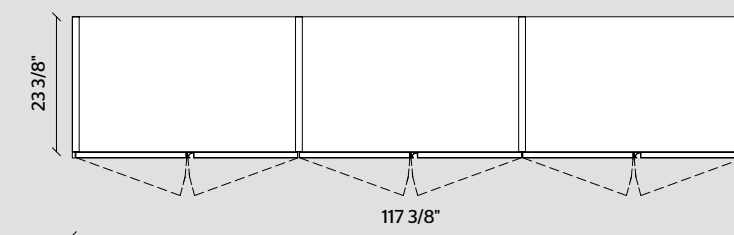

Gliss Master

3

WARDROBE WITH DOORS

"SMOOTH" HINGED DOORS
EARTH ECO SKIN,
PEWTER COLOUR HANDLE AND
PERIMETER PROFILES

STRUCTURE, SHELVES
LIGHT CHESTNUT

CLOTHES RAILS
EARTH ECO SKIN

DRAWERS, TROUSER HOLDERS TRAY
LIGHT CHESTNUT,
PEWTER COLOUR "HOLD" HANDLE

LED LIGHTING BARS
WITH SENSOR