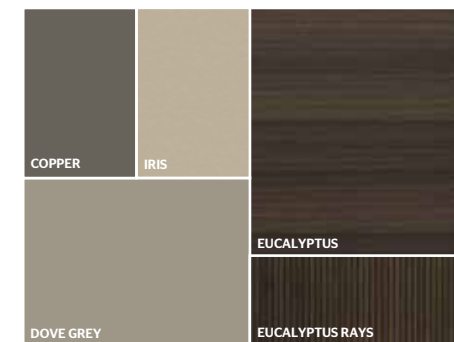

505 UP System

7

STRUCTURE
STARDUST MATT LACQUER

BACKS
ANTHRACITE MATT LACQUER

CENTRAL DIVIDING PANELS
PEWTER COLOUR METAL

LED LIGHTING,
RADIO CONTROL KIT

HARRY'S BAR MODULE

STRUCTURE
STARDUST MATT LACQUER

BACK PANEL
CALACATTA VENA VECCHIA CERAMIC

DOORS
TRANSPARENT STOPSOL GLASS
WITH PEWTER COLOUR PROFILE

WINE GLASS RACK
SHELF WITH FLAP
PEWTER COLOUR MATT LACQUER

DRAWER TOP UNIT
DARK BROWN ECO SKIN

DRAWERS, TRAY
SUNRISE OAK

8

STRUCTURE
COPPER MATT LACQUER

BACKS
DOVE GREY GLOSSY LACQUER

BOISERIE / BACK FOR TV
EUCALYPTUS RAYS

DISPLAY, FLAP DOOR
EUCALYPTUS

DOORS
TRANSPARENT STOPSOL GLASS
WITH IRIS FRAME

CENTRAL DIVIDING PANELS
IRIS METAL

LED LIGHTING,
RADIO CONTROL KIT