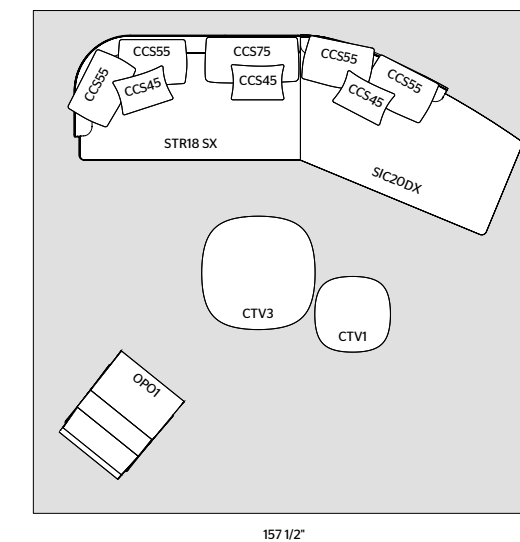

PALETTE

CARPET

400 X 400 / CUSTOMISED CARPET
DOVE GREY COLOUR

MEASUREMENTS IN CM

CLEO

SEATING SYSTEM

W 328 D 156 H 67

EXTERNAL STRUCTURE
SCC14 SX + STR18 DX
UNIQUE UE 146 LEATHER