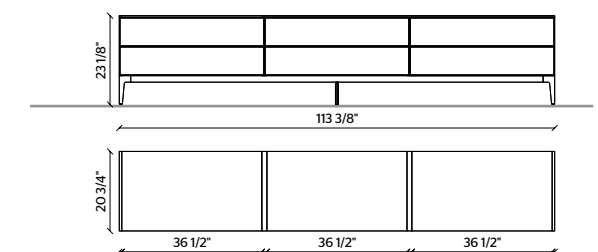

TOP
ORIENT GREY MARBLE

DOORS
TRANSPARENT STOPSOL GLASS
WITH IRIS PROFILE

METAL BASE
IRIS METAL

LED LIGHTING,
RADIO CONTROL KIT

15

STRUCTURE, DRAWERS
GRAPHITE OAK

TOP
WHITE CARRARA MARBLE

METAL BASE
PEWTER COLOUR METAL