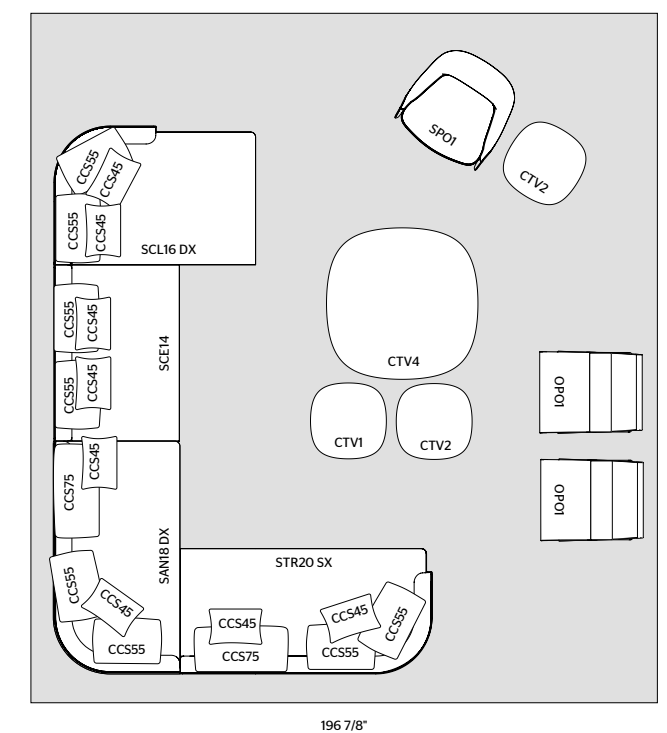

CLEO

COFFEE TABLES

CTV1 W 60 D 60 H 31
MINK ECO SKIN TOP
BLACK OAK BASE

N.2 CTV2 W 60 D 60 H 44
GALAXY PAINTED TOP
BLACK OAK BASE

CTV4 W 120 D 120 H 31
MINK ECO SKIN TOP
BLACK OAK BASE

Cleo

10

MEASUREMENTS IN CM