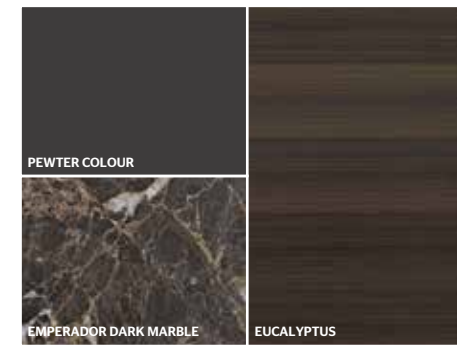

6

BOX STRUCTURE
EUCALYPTUS
TOP INSERT
SAHARA NOIR MARBLE
TOP FRAME
IRIS METAL
DRAWERS MODULES
EUCALYPTUS
LED LIGHTING,
RADIO CONTROL KIT

Living Box

7

- BOX STRUCTURE**
EUCALYPTUS
- TOP INSERT**
EMPERADOR DARK MARBLE
- TOP FRAME**
PEWTER COLOUR METAL
- DRAWERS MODULES**
PEWTER COLOUR PAINTED
- LED LIGHTING,**
RADIO CONTROL KIT