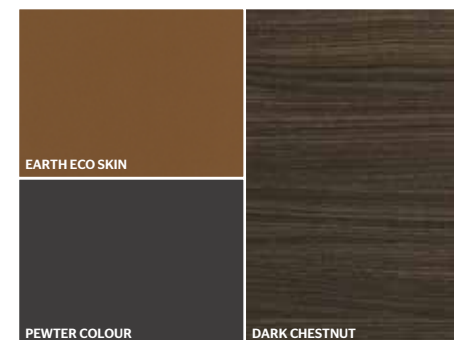

Gliss Master

WARDROBE WITHOUT DOORS

STRUCTURE

DARK CHESTNUT

GLASS CENTRAL PARTITIONS

EARTH ECO SKIN INSERT
PEWTER COLOUR FRAME /
TRANSPARENT GLASS

SHELVES

EARTH ECO SKIN INSERT
PEWTER COLOUR PROFILE

CLOTHES RAILS

EARTH ECO SKIN

PULL-OUT FRAMES

EARTH ECO SKIN BOTTOM
WITH AND WITHOUT INTERNAL GRID

PULL-OUT FRAMES WITH SACK

EARTH ECO SKIN
PEWTER COLOUR FRAME

TROUSER HOLDER

PULL-OUT FRAMES
PEWTER COLOUR

LED LIGHTING BARS,
RADIO CONTROL KIT