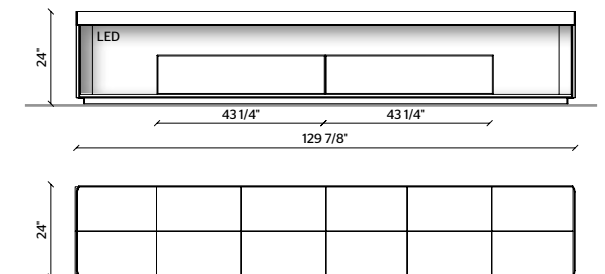

- **BOX STRUCTURE, TOP INSERT**
  SUNRISE OAK
- **TOP FRAME**
  IRIS METAL
- **DRAWERS MODULES**
  IRIS PAINTED
- **LED LIGHTING,**
  RADIO CONTROL KIT