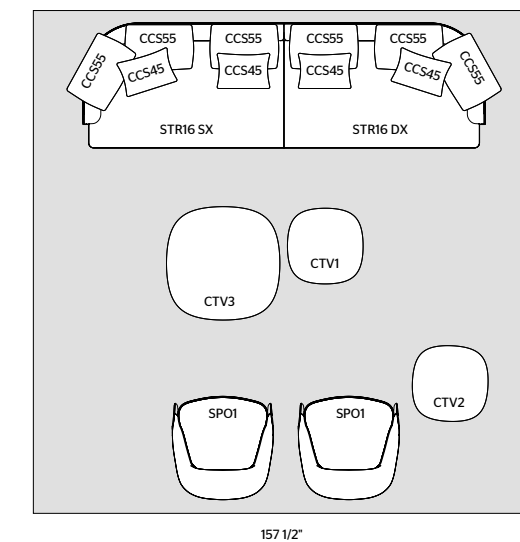

EDGE

CARPET

400 X 400 / CUSTOMISED CARPET
GREEN GRADIENT BORDER COLOUR