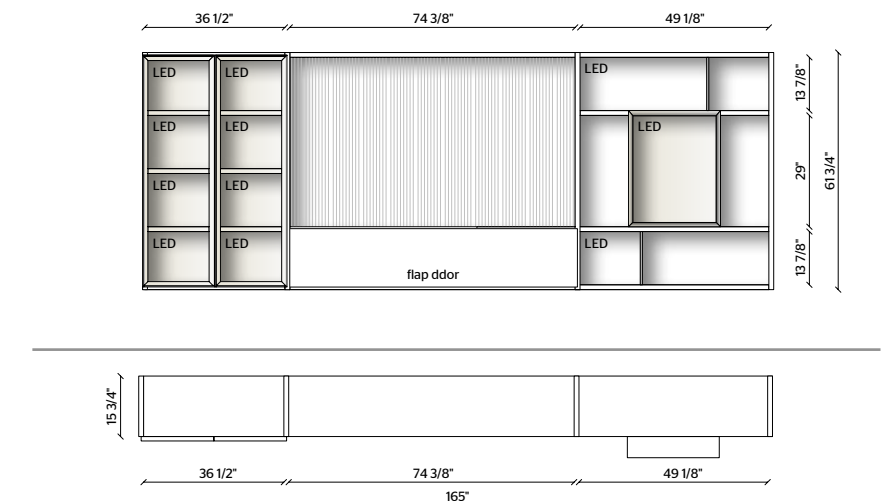

505 UP System

7

STRUCTURE
STARDUST MATT LACQUER

BACKS
ANTHRACITE MATT LACQUER

CENTRAL DIVIDING PANELS
PEWTER COLOUR METAL

LED LIGHTING,
RADIO CONTROL KIT

HARRY'S BAR MODULE

STRUCTURE
STARDUST MATT LACQUER

BACK PANEL
CALACATTA VENA VECCHIA CERAMIC

DOORS
TRANSPARENT STOPSOL GLASS
WITH PEWTER COLOUR PROFILE

WINE GLASS RACK
SHELF WITH FLAP
PEWTER COLOUR MATT LACQUER

DRAWER TOP UNIT
DARK BROWN ECO SKIN

DRAWERS, TRAY
SUNRISE OAK

8

STRUCTURE
COPPER MATT LACQUER

BACKS
DOVE GREY GLOSSY LACQUER

BOISERIE / BACK FOR TV
EUCALYPTUS RAYS

DISPLAY, FLAP DOOR
EUCALYPTUS

DOORS
TRANSPARENT STOPSOL GLASS
WITH IRIS FRAME

CENTRAL DIVIDING PANELS
IRIS METAL

LED LIGHTING,
RADIO CONTROL KIT