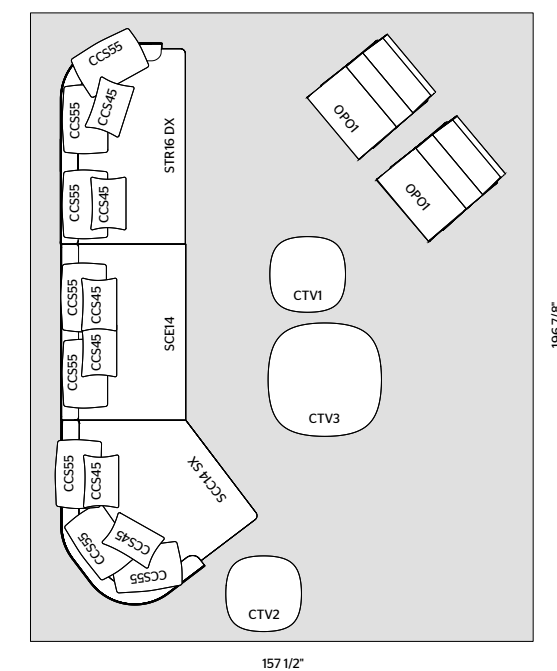

CARPET

500 X 400 / CUSTOMISED CARPET
 TAUPE COLOUR

MEASUREMENTS IN CM

CLEO	SEATING SYSTEM
	W 461 D 158 H 67 EXTERNAL STRUCTURE SIC20 SX + SCE14 + SCC14 DX SIRIA S1221 LEATHER INTERNAL CUSHIONING IIC20 SX + ICE14 + ICC14 DX WOK WH243 FABRIC BACK CUSHIONS N.7 CCS55 WOK WH243 FABRIC N.5 CCS45 KAOMA KH142 FABRIC
CLEO	COFFEE TABLES
	CTV1 W 60 D 60 H 31 MINK ECO SKIN TOP SUNRISE OAK BASE CTV2 W 60 D 60 H 44 IVORY ECO SKIN TOP SUNRISE OAK BASE CTV4 W 120 D 120 H 31 GALAXY PAINTED TOP SUNRISE OAK BASE
SUTTON	ARMCHAIR
	SPO1 W 83 D 84 H 69 SCIROCCO SD930 LEATHER
DEDALO	CARPET
	550 X 400 / CUSTOMISED CARPET SOFT GREY COLOUR