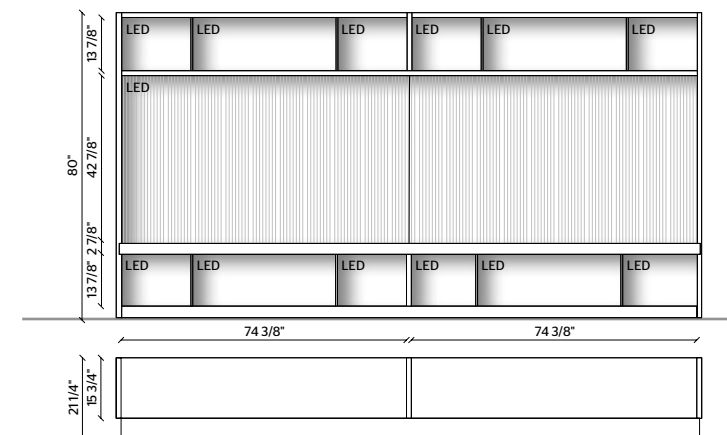

STRUCTURE
LONDON SKY MATT LACQUER

BACKS
SUNRISE OAK
SUNRISE OAK RAYS

PROTRUDING SHELF
HEMP ECO SKIN
WITH IRIS METAL SHELF EDGING

CENTRAL DIVIDING PANELS
IRIS METAL

LED LIGHTING,
RADIO CONTROL KIT

STRUCTURE
MOKA MATT LACQUER

BACKS
SUNRISE OAK
SUNRISE OAK RAYS

DISPLAY WITH VERTICAL SLIDING DOOR
MOKA MATT LACQUER,
TRANSPARENT STOPSOL GLASS DOOR
WITH IRIS FRAME,
INTERNAL SHELF
TRANSPARENT GLASS

PROTRUDING SHELF
HEMP ECO SKIN
WITH IRIS METAL SHELF EDGING

CENTRAL DIVIDING PANELS
IRIS METAL

LED LIGHTING,
RADIO CONTROL KIT