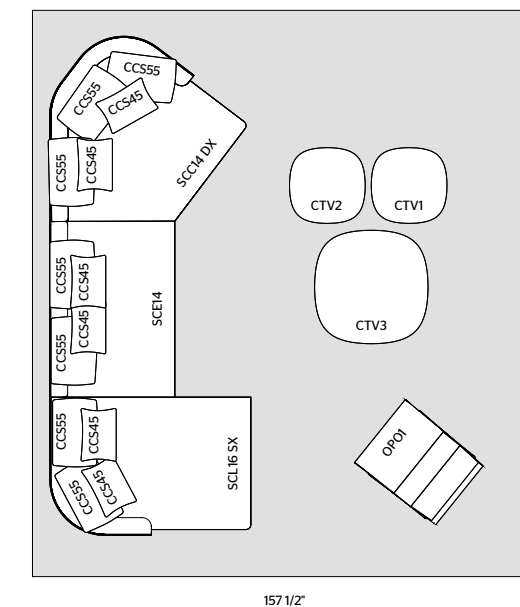

CLEO

COFFEE TABLES

CTV1 W 60 D 60 H 31
IVORY ECO SKIN TOP
EUCALYPTUS BASE

CTV2 W 60 D 60 H 44
GALAXY PAINTED TOP
EUCALYPTUS BASE

CTV3 W 90 D 90 H 31
IVORY ECO SKIN TOP
EUCALYPTUS BASE

YOELL

ARMCHAIR

OPO1 W 65 D 84 H 88
SCIROCCO SD930 LEATHER
SUNRISE OAK STRUCTURE

PALETTE

CARPET

450 X 400 / CUSTOMISED CARPET
DOVE GREY COLOUR

MEASUREMENTS IN CM

CLEO

SEATING SYSTEM

W 447 D 156 H 67

EXTERNAL STRUCTURE
 SCC14 SX + SCE14 + STR16 DX
 SIRIA S1254 LEATHER