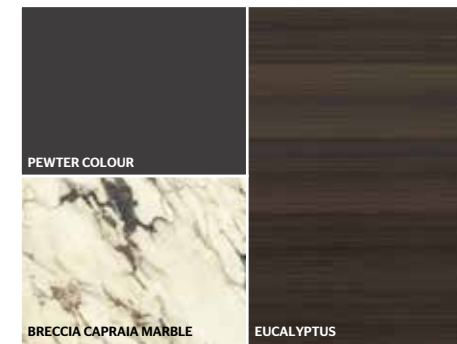

- **BOX STRUCTURE**
  EUCALYPTUS
- **TOP INSERT**
  BRECCIA CAPRAIA MARBLE
- **TOP FRAME**
  PEWTER COLOUR METAL
- **DRAWERS AND TAPE MODULES**
  PEWTER COLOUR PAINTED
- **LED LIGHTING,**
  RADIO CONTROL KIT