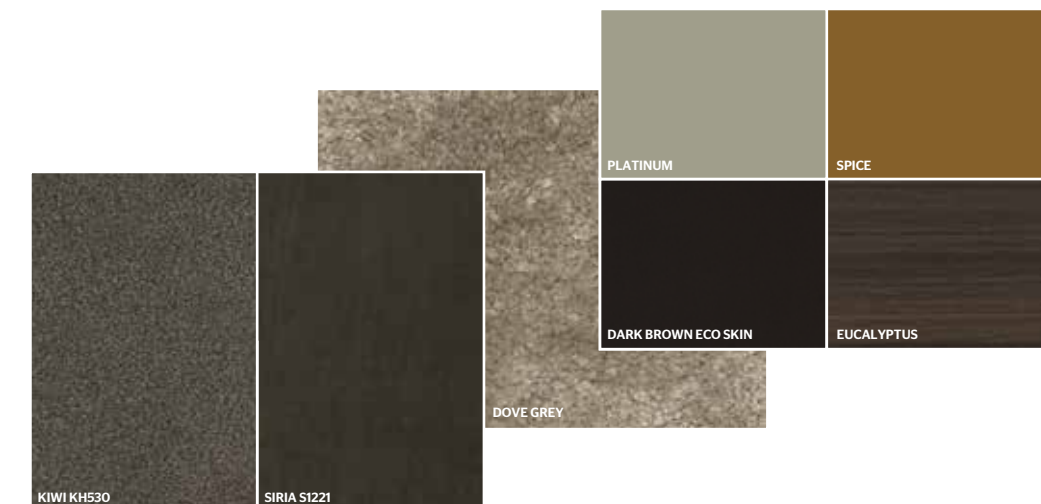

PALETTE **CARPET**

TAPAO2
400 X 300
DOVE GREY COLOUR