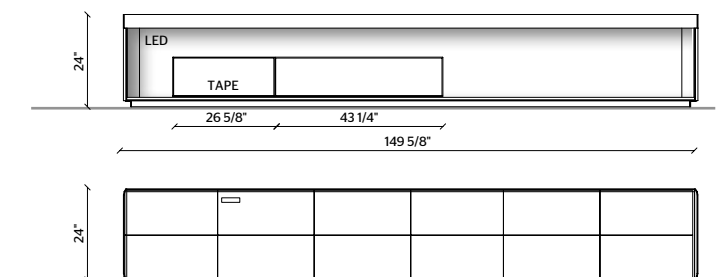

- **BOX STRUCTURE, TOP INSERT**
  EUCALYPTUS
- **TOP FRAME**
  IRIS METAL
- **DRAWER AND TAPE MODULES**
  IRIS PAINTED
- **LED LIGHTING,**
  RADIO CONTROL KIT