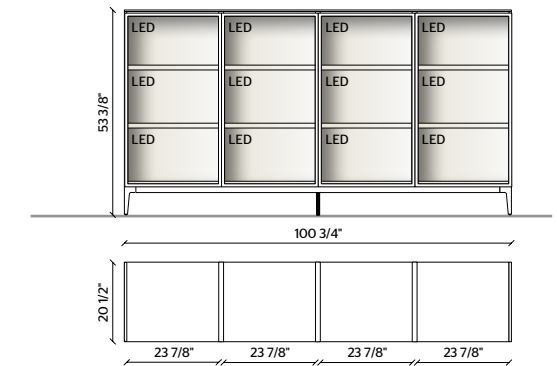

STRUCTURE
EUCALYPTUS

TOP
ORIENT GREY MARBLE

DOORS
TRANSPARENT STOPSOL GLASS
WITH IRIS PROFILE

METAL BASE
IRIS METAL

LED LIGHTING,
RADIO CONTROL KIT