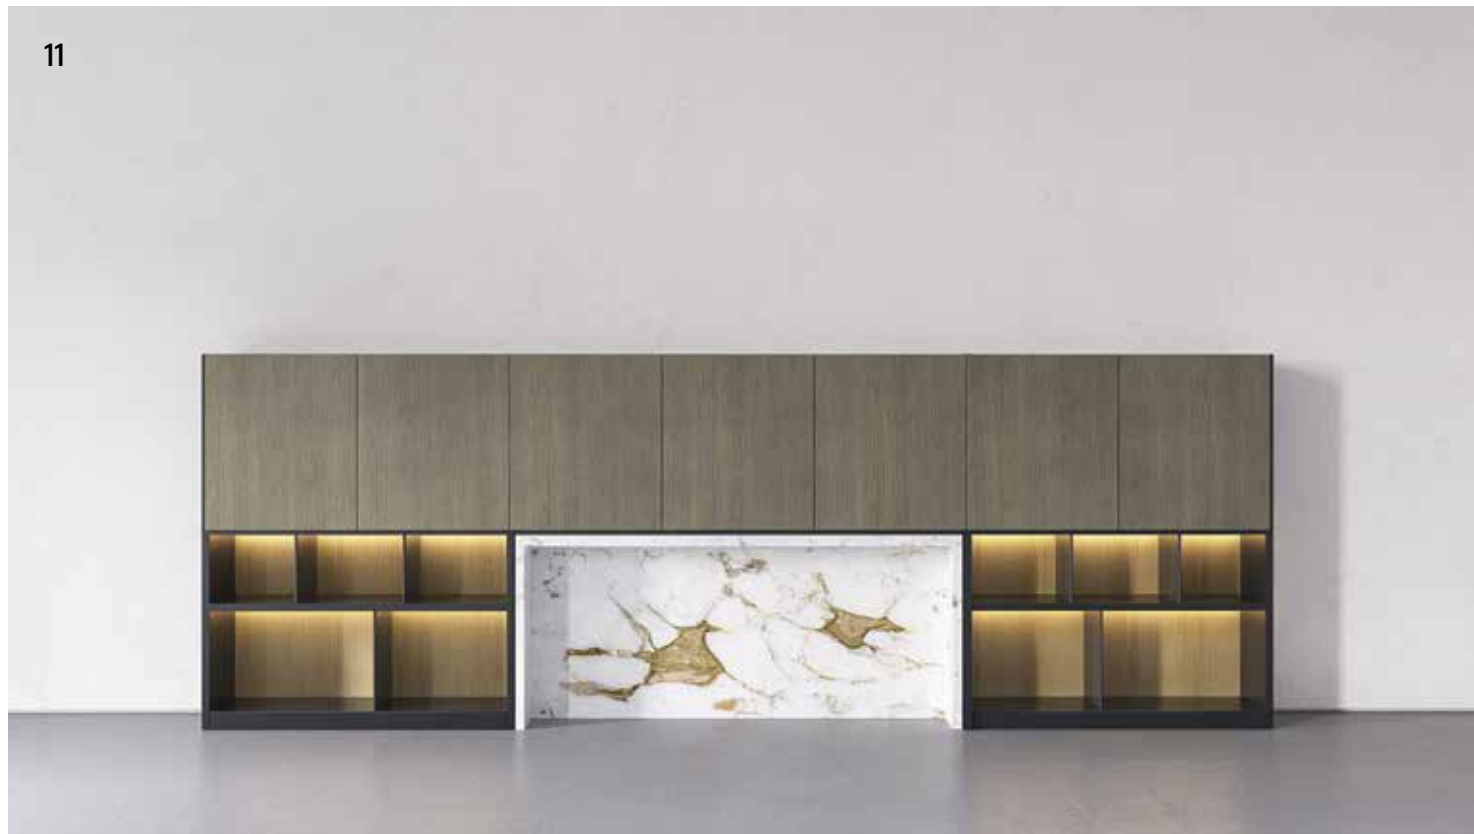

505 UP System

11

- **STRUCTURE**
  ANTHRACITE MATT LACQUER
- **BACKS**
  SUNRISE OAK
- **DOORS**
  GLAZE SPECIAL LACQUER
- **CENTRAL DIVIDING PANELS**
  PEWTER COLOUR METAL
- **LED LIGHTING,
  RADIO CONTROL KIT**

THE LACQUERED OR WOODEN DOORS AND DRAWERS ARE 22 MM THICK

MARBLE FIREPLACE FOR PRESENTATION PURPOSES ONLY (NOT INCLUDED IN THE PRICE)