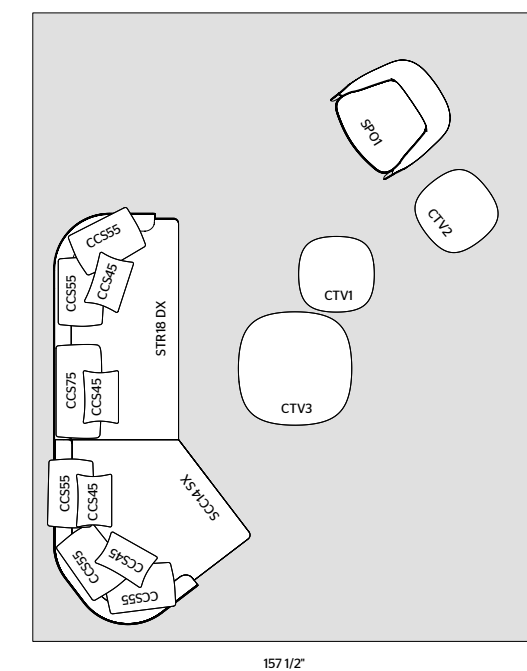

MEASUREMENTS IN CM

CLEO

SEATING SYSTEM

W 397 D 160 H 67

EXTERNAL STRUCTURE
SCL16 SX + SCE14 + SCC14 DX
KUBO KH611 FABRIC

INTERNAL CUSHIONING
ICL16 SX + ICE14 + ICC14 DX
KUBO KH611 FABRIC

BACK CUSHIONS
N.7 CCS55 KUBO KH611 FABRIC
N.6 CCS45 KAOMA ZH126 FABRIC