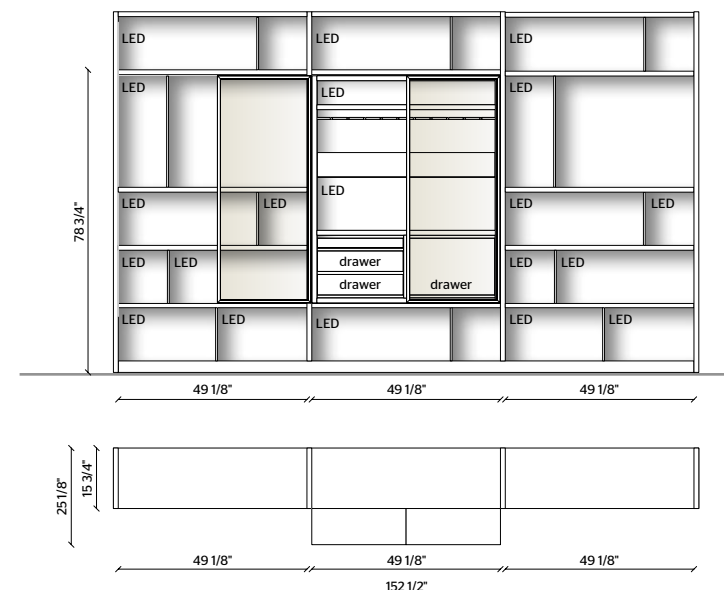

505 UP System

7

STRUCTURE
STARDUST MATT LACQUER

BACKS
ANTHRACITE MATT LACQUER

CENTRAL DIVIDING PANELS
PEWTER COLOUR METAL

LED LIGHTING,
RADIO CONTROL KIT

HARRY'S BAR MODULE

STRUCTURE
STARDUST MATT LACQUER

BACK PANEL
CALACATTA VENA VECCHIA CERAMIC

DOORS
TRANSPARENT STOPSOL GLASS
WITH PEWTER COLOUR PROFILE

WINE GLASS RACK
SHELF WITH FLAP
PEWTER COLOUR MATT LACQUER

DRAWER TOP UNIT
DARK BROWN ECO SKIN

DRAWERS, TRAY
SUNRISE OAK

8

STRUCTURE
COPPER MATT LACQUER

BACKS
DOVE GREY GLOSSY LACQUER

BOISERIE / BACK FOR TV
EUCALYPTUS RAYS

DISPLAY, FLAP DOOR
EUCALYPTUS

DOORS
TRANSPARENT STOPSOL GLASS
WITH IRIS FRAME

CENTRAL DIVIDING PANELS
IRIS METAL

LED LIGHTING,
RADIO CONTROL KIT