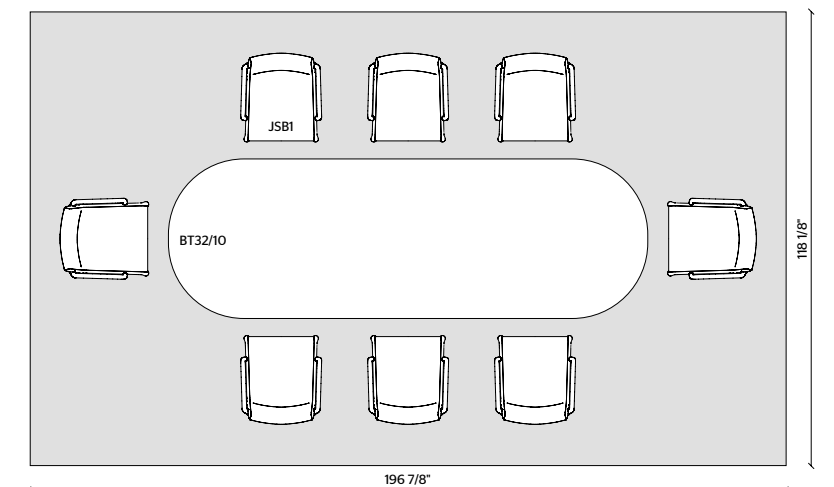

BLEVIO	TABLE
	BT32/10 W 320 D 105 H 74 ECLIPSE SINGLE-MATERIAL
JANET	CHAIRS WITH ARMS
	N.8 JSB1 W 53,5 D 60 H 81 SIRIA S1254 LEATHER EUCALYPTUS STRUCTURE
PALETTE	CARPET
MEASUREMENTS IN CM	TAPA03 500 X 300 TAUPE COLOUR