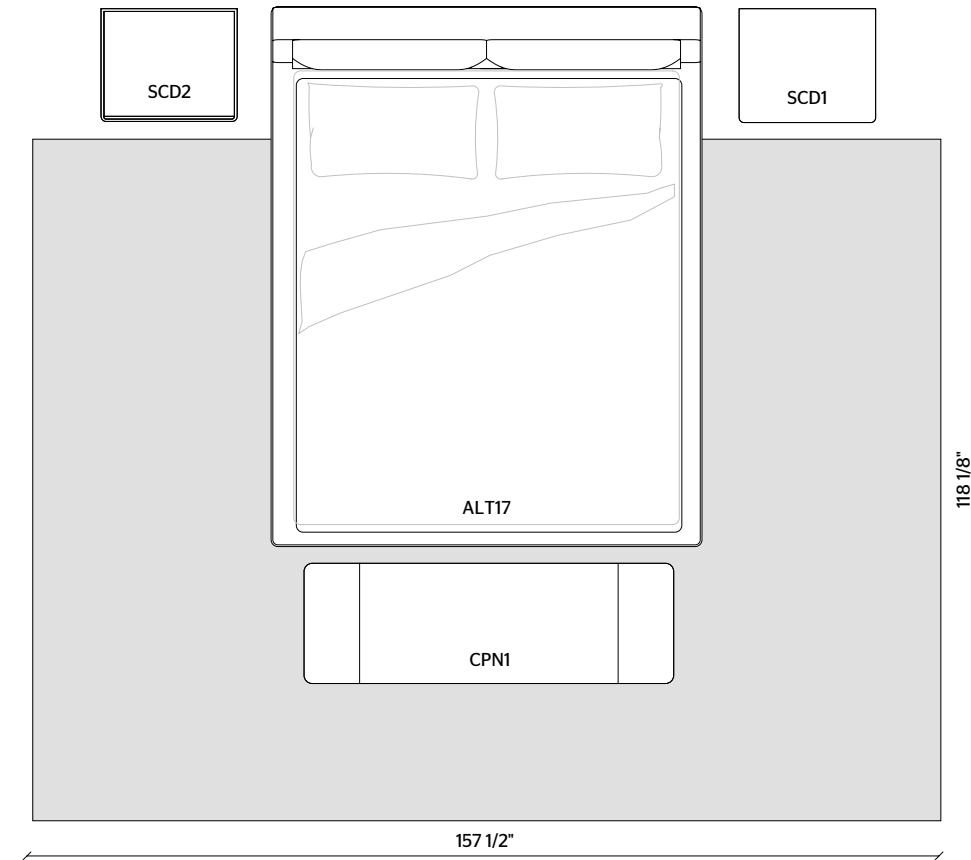

1

MEASUREMENTS IN CM

ALDGATE **BED**

ALT17
W 190 D 238 H 97 outer dimensions

BED SURROUND
KIWI KH530 FABRIC

GROSGRAIN
DARK BROWN COLOUR

PAIR OF HEADBOARD CUSHIONS
SIRIA S1221 LEATHER

7070 **DRAWER UNITS**

SCD1
NIGHT TABLE W 60 D 50,2 H 42,4
SPICE MATT LACQUER
GLOSSY EUCALYPTUS TOP

SCD2
NIGHT TABLE WITH PULL-OUT TRAY
W 60 H D 50,2 H 51,1
PLATINUM MATT LACQUER
EUCALYPTUS TRAY
WITH BOTTOM IN DARK BROWN ECO SKIN

ALDGATE **BENCH**

CPN1
W 163 D 53 H 36
KIWI KH530 FABRIC
BLACK NICKEL FEET

PALETTE **CARPET**

TAPAO2
400 X 300
DOVE GREY COLOUR