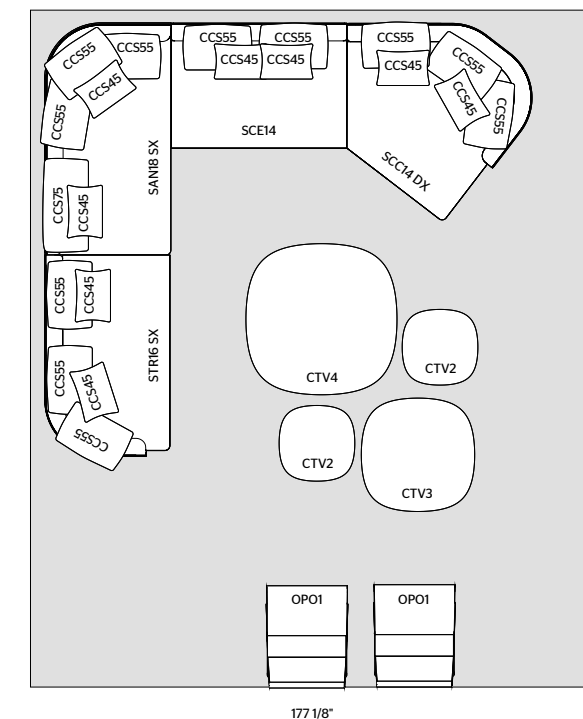

540 X 450 / CUSTOMISED CARPET
COLORE CREAM GREY COLOUR

MEASUREMENTS IN CM

CLEO

SEATING SYSTEM

W 434 D 300 H 67

EXTERNAL STRUCTURE

STR20 SX + SAN18 DX + SCE14 + SCL16DX
UNIQUE UE146 LEATHER

INTERNAL CUSHIONING