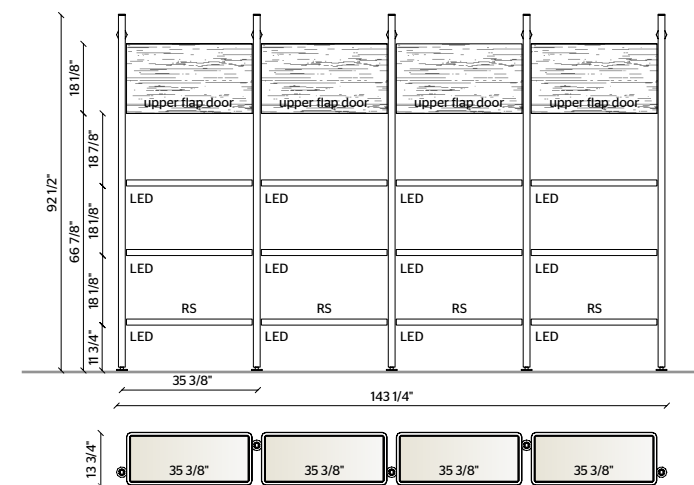

Hector Bookcase

WALL-MOUNTED BRACKETS,
SHELVES FRAME
IRIS

SHELVES INSERT
TRANSPARENT GLASS,
SUNRISE OAK

CONTAINERS WITH
UPPER FLAP DOORS
SUNRISE OAK

LED LIGHTING,
RADIO CONTROL KIT

WALL-MOUNTED BRACKETS,
DRAWERS
SUNRISE OAK

SHELVES FRAME
IRIS

SHELVES INSERT
TRANSPARENT GLASS,
SUNRISE OAK

LED LIGHTING,
RADIO CONTROL KIT

RS_SUNRISE OAK