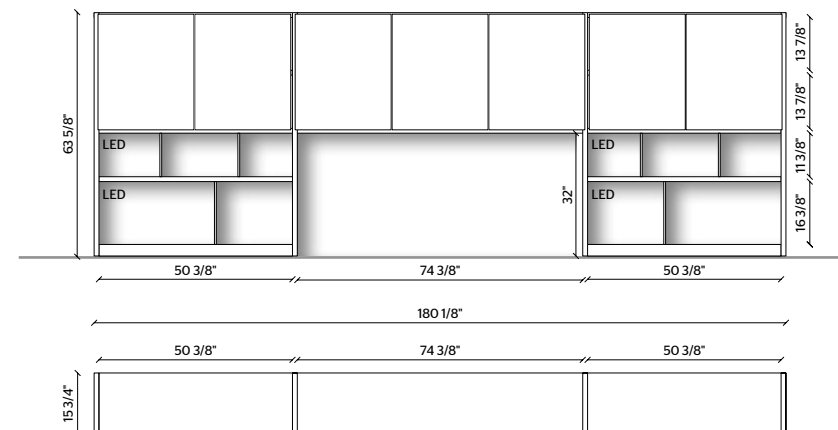

505 UP System

11

- **STRUCTURE**
  ANTHRACITE MATT LACQUER
- **BACKS**
  SUNRISE OAK
- **DOORS**
  GLAZE SPECIAL LACQUER
- **CENTRAL DIVIDING PANELS**
  PEWTER COLOUR METAL
- **LED LIGHTING,
  RADIO CONTROL KIT**

THE LACQUERED OR WOODEN DOORS AND DRAWERS ARE 22 MM THICK

MARBLE FIREPLACE FOR PRESENTATION PURPOSES ONLY (NOT INCLUDED IN THE PRICE)

12

- **STRUCTURE**
  PEWTER COLOUR MATT LACQUER
- **BACKS, DISPLAY**
  SUNRISE OAK
- **DISPLAY DOORS**
  TRANSPARENT GLASS WITH PEWTER COLOUR FRAME
- **CENTRAL DIVIDING PANELS**
  PEWTER COLOUR METAL
- **LED LIGHTING,
  RADIO CONTROL KIT**

- **HARRY'S BAR MODULE**
  *STRUCTURE, WINE GLASS RACK,
  SHELF WITH FLAP*
  PEWTER COLOUR MATT LACQUER
- *BACK PANEL*
  CALACATTA VENA VECCHIA CERAMIC
- *DOORS*
  SUNRISE OAK WITH GREY ECO SKIN BACKS
- *DRAWER TOP UNIT,
  CONTAINERS*
  GREY ECO SKIN