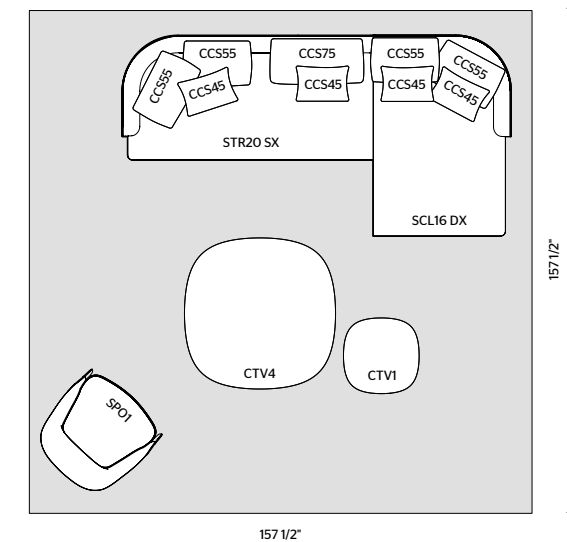

PALETTE

CARPET

400 X 400 / CUSTOMISED CARPET
DOVE GREY COLOUR

Cleo

3

MEASUREMENTS IN CM

CLEO

SEATING SYSTEM