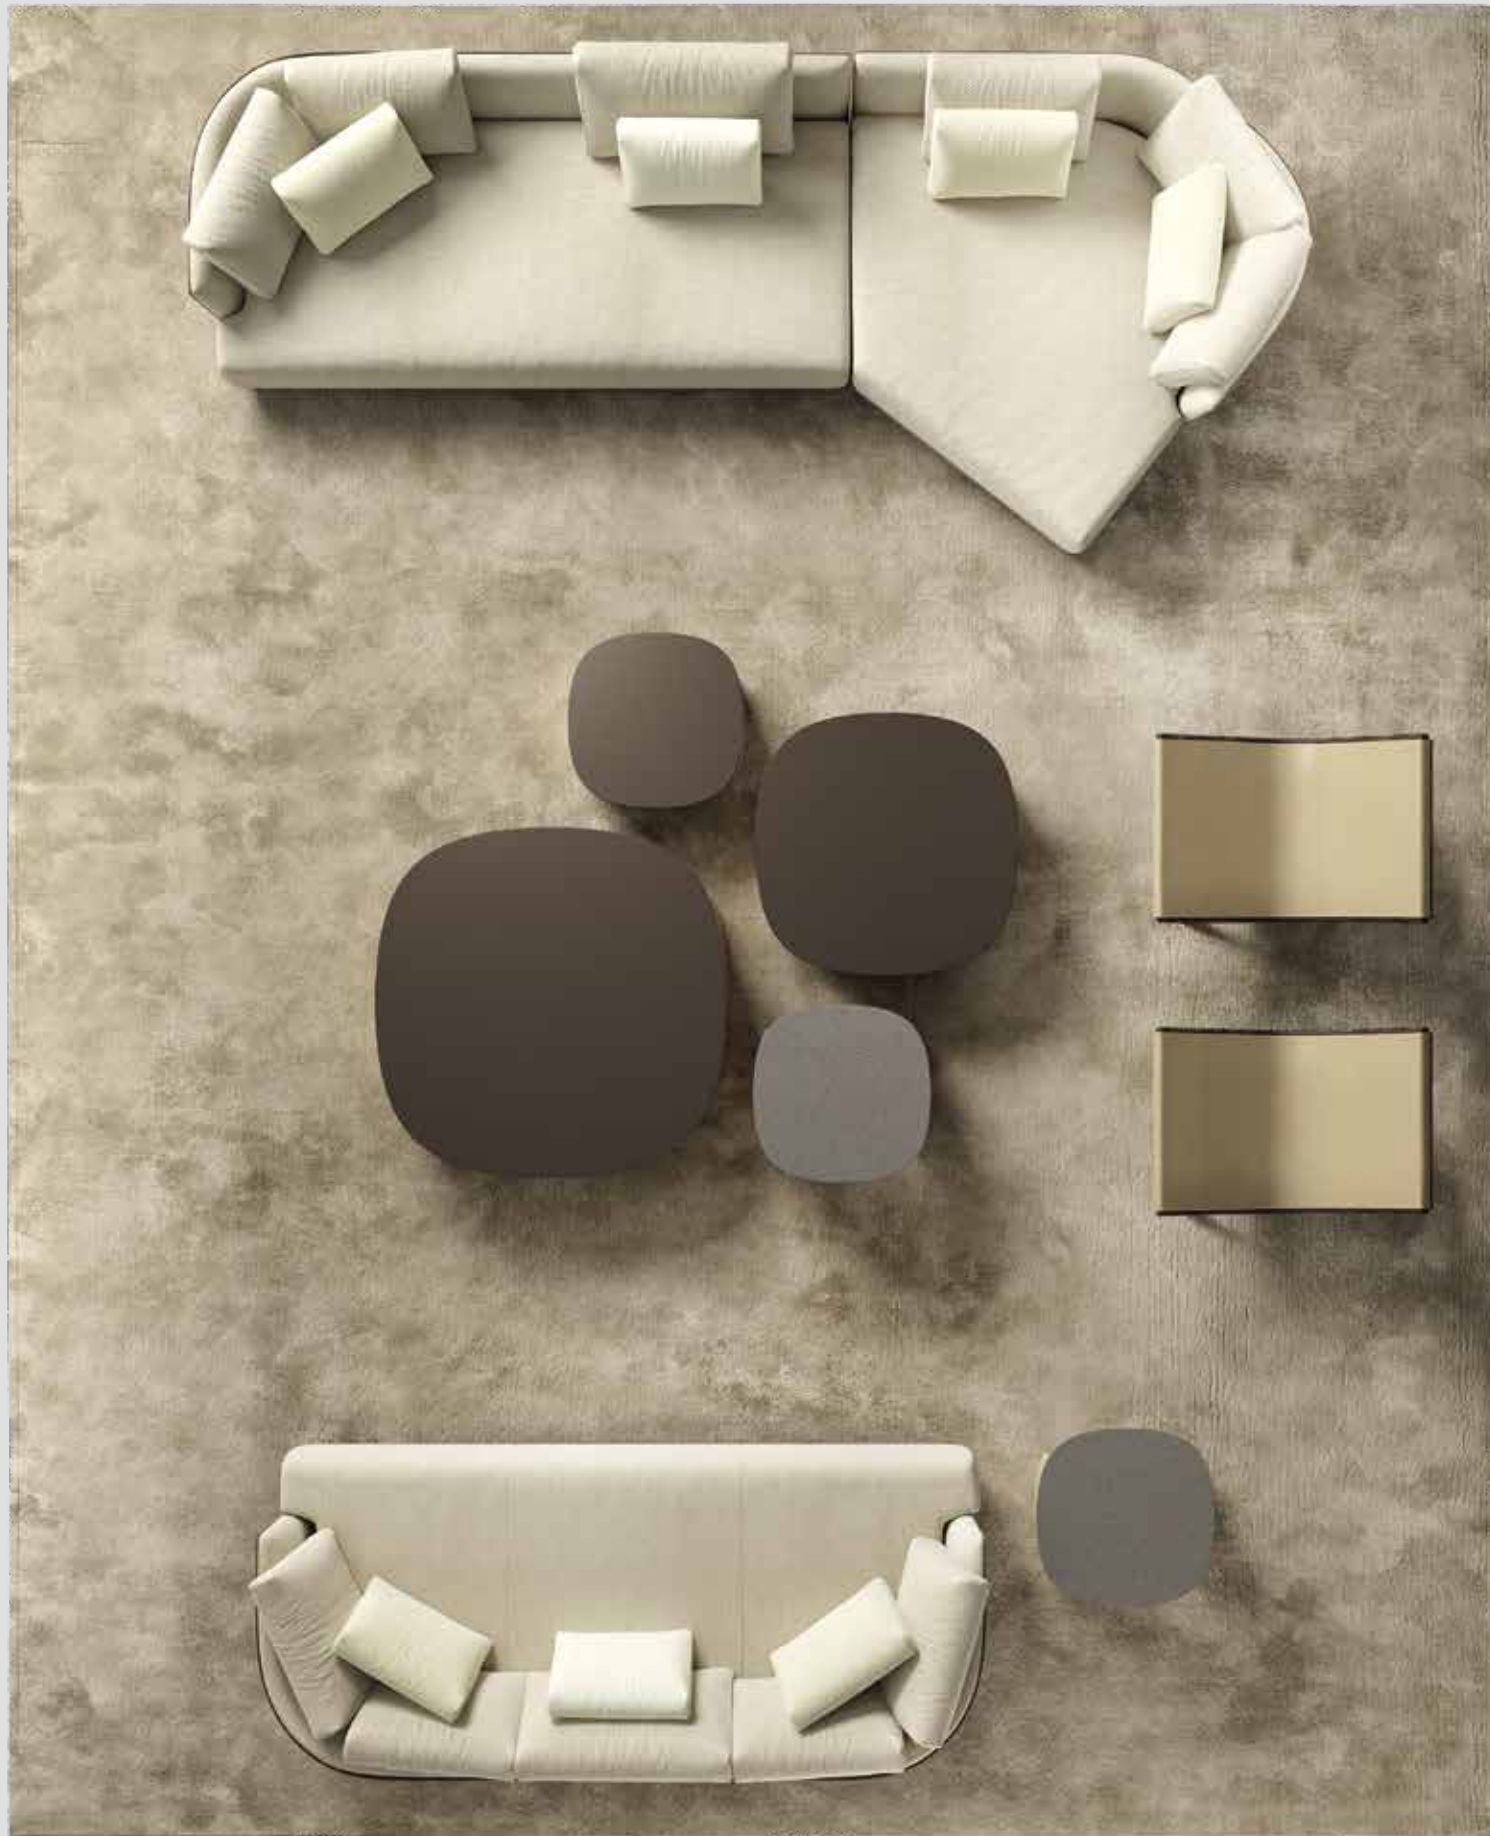

CLEO

COFFEE TABLES

CTV1 W 60 D 60 H 31
MINK ECO SKIN TOP
BLACK OAK BASE

N.2 CTV2 W 60 D 60 H 44
GALAXY PAINTED TOP
BLACK OAK BASE

CTV4 W 120 D 120 H 31
MINK ECO SKIN TOP
BLACK OAK BASE

Cleo

10

MEASUREMENTS IN CM