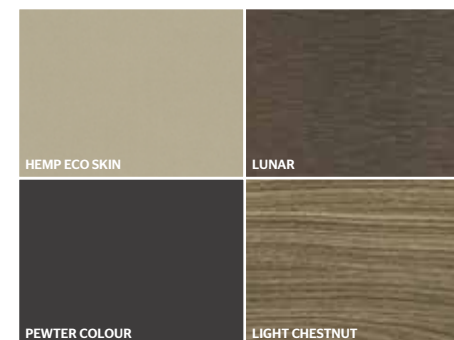

Gliss Master

2

WARDROBE WITH DOORS

"FIND ME" HINGED DOORS
LUNAR

**STRUCTURE, SHELVES,
SHOE RACK SHELF**
LIGHT CHESTNUT

CLOTHES RAILS
PEWTER COLOUR

PULL-OUT FRAME
HEMP ECO SKIN BOTTOM
WITH INTERNAL GRID

PULL-OUT FRAME WITH SACK
HEMP ECO SKIN
PEWTER COLOUR FRAME

TROUSER HOLDER
PULL-OUT FRAME
PEWTER COLOUR

LED LIGHTING BARS
WITH SENSOR

WARDROBE WITHOUT DOORS

STRUCTURE
LIGHT CHESTNUT

GLASS CENTRAL PARTITIONS
HEMP ECO SKIN INSERT
PEWTER COLOUR FRAME /
TRANSPARENT GLASS

SHELVES
HEMP ECO SKIN INSERT
PEWTER COLOUR PROFILE

CLOTHES RAILS
HEMP ECO SKIN

PULL-OUT FRAMES
HEMP ECO SKIN BOTTOM
WITH AND WITHOUT INTERNAL GRID

PULL-OUT FRAMES WITH SACK
HEMP ECO SKIN
PEWTER COLOUR FRAME

LED LIGHTING BARS,
RADIO CONTROL KIT