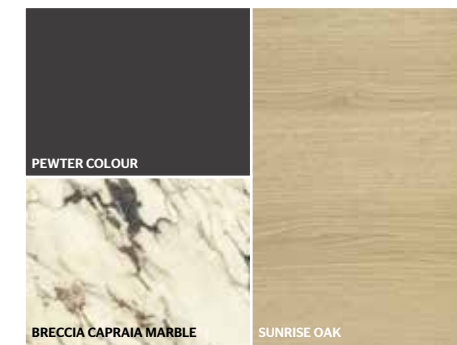

2

- BOX STRUCTURE, TOP INSERT**
SUNRISE OAK
- TOP FRAME**
IRIS METAL
- DRAWER AND TAPE MODULES**
SUNRISE OAK
- LED LIGHTING,**
RADIO CONTROL KIT

Living Box

3

- BOX STRUCTURE**
SUNRISE OAK
- TOP INSERT**
BRECCIA CAPRAIA MARBLE
- TOP FRAME**
PEWTER COLOUR METAL
- DRAWERS AND TAPE MODULES**
PEWTER COLOUR PAINTED
- LED LIGHTING,**
RADIO CONTROL KIT