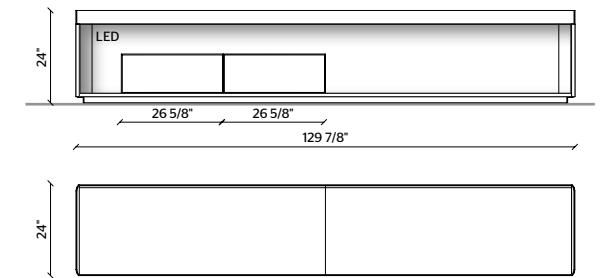

6

BOX STRUCTURE
EUCALYPTUS
TOP INSERT
SAHARA NOIR MARBLE
TOP FRAME
IRIS METAL
DRAWERS MODULES
EUCALYPTUS
LED LIGHTING,
RADIO CONTROL KIT

Living Box

7

- BOX STRUCTURE**
EUCALYPTUS
- TOP INSERT**
EMPERADOR DARK MARBLE
- TOP FRAME**
PEWTER COLOUR METAL
- DRAWERS MODULES**
PEWTER COLOUR PAINTED
- LED LIGHTING,**
RADIO CONTROL KIT