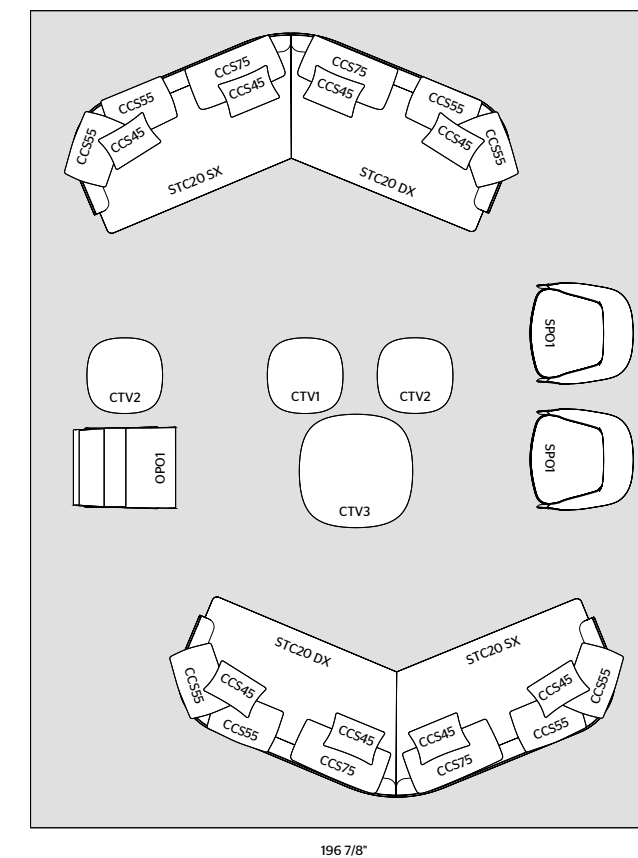

VIBRAZIONI

CARPET

650 X 500 / CUSTOMISED CARPET
ICE COLOUR