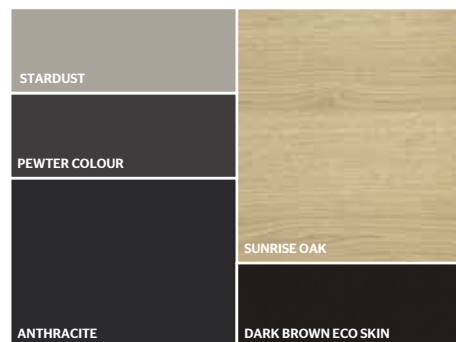

505 UP System

7

STRUCTURE
STARDUST MATT LACQUER

BACKS
ANTHRACITE MATT LACQUER

CENTRAL DIVIDING PANELS
PEWTER COLOUR METAL

LED LIGHTING,
RADIO CONTROL KIT

HARRY'S BAR MODULE

STRUCTURE
STARDUST MATT LACQUER

BACK PANEL
CALACATTA VENA VECCHIA CERAMIC

DOORS
TRANSPARENT STOPSOL GLASS
WITH PEWTER COLOUR PROFILE

WINE GLASS RACK
SHELF WITH FLAP
PEWTER COLOUR MATT LACQUER

DRAWER TOP UNIT
DARK BROWN ECO SKIN

DRAWERS, TRAY
SUNRISE OAK

8

STRUCTURE
COPPER MATT LACQUER

BACKS
DOVE GREY GLOSSY LACQUER

BOISERIE / BACK FOR TV
EUCALYPTUS RAYS

DISPLAY, FLAP DOOR
EUCALYPTUS

DOORS
TRANSPARENT STOPSOL GLASS
WITH IRIS FRAME

CENTRAL DIVIDING PANELS
IRIS METAL

LED LIGHTING,
RADIO CONTROL KIT