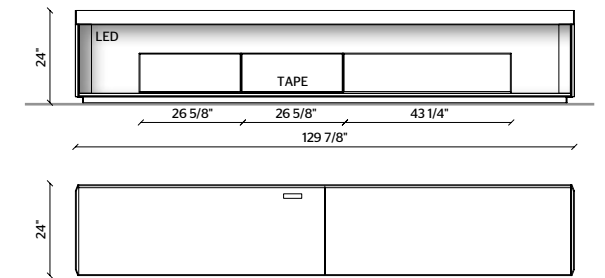

- **BOX STRUCTURE**
  EUCALYPTUS
- **TOP INSERT**
  BRECCIA CAPRAIA MARBLE
- **TOP FRAME**
  PEWTER COLOUR METAL
- **DRAWERS AND TAPE MODULES**
  PEWTER COLOUR PAINTED
- **LED LIGHTING,**
  RADIO CONTROL KIT