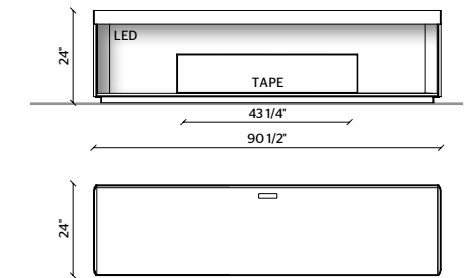

COMPOSITION 6
page 38

COMPOSITION 11
page 44

Living Box

1

- BOX STRUCTURE**
EUCALYPTUS
- TOP INSERT**
SAHARA NOIR MARBLE
- TOP FRAME**
PEWTER COLOUR METAL
- TAPE MODULE**
PEWTER COLOUR PAINTED
- LED LIGHTING,**
RADIO CONTROL KIT