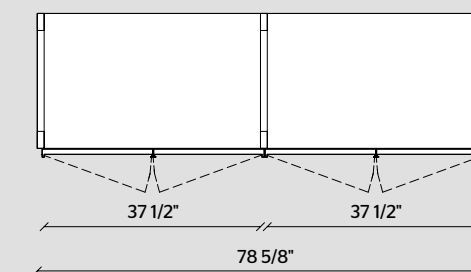

Gliss Master

4

WARDROBE WITH DOORS

"GLASS" HINGED DOORS
TRANSPARENT STOPSOL,
PEWTER COLOUR HANDLE AND
PERIMETER PROFILES

STRUCTURE
DARK CHESTNUT

SIDE PANELS
TRANSPARENT STOPSOL,
PEWTER COLOUR
PERIMETER FRAMES

CENTRAL PARTITION
PEWTER COLOUR FRAME

CLOTHES RAILS
TAUPE ECO SKIN

PULL-OUT FRAMES WITH SACK
TAUPE ECO SKIN
PEWTER COLOUR FRAME

LED LIGHTING BARS
WITH SENSOR