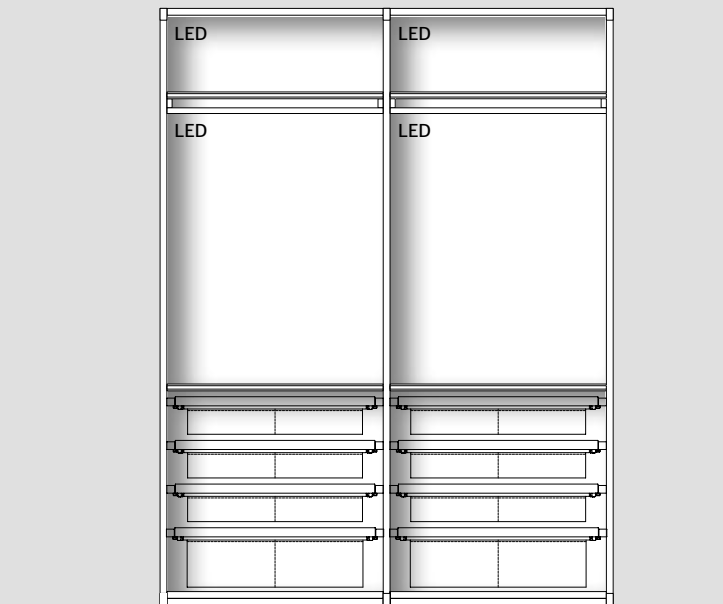

Gliss Master

4

WARDROBE WITH DOORS

"GLASS" HINGED DOORS
TRANSPARENT STOPSOL,
PEWTER COLOUR HANDLE AND
PERIMETER PROFILES

STRUCTURE
DARK CHESTNUT

SIDE PANELS
TRANSPARENT STOPSOL,
PEWTER COLOUR
PERIMETER FRAMES

CENTRAL PARTITION
PEWTER COLOUR FRAME

CLOTHES RAILS
TAUPE ECO SKIN

PULL-OUT FRAMES WITH SACK
TAUPE ECO SKIN
PEWTER COLOUR FRAME

LED LIGHTING BARS
WITH SENSOR