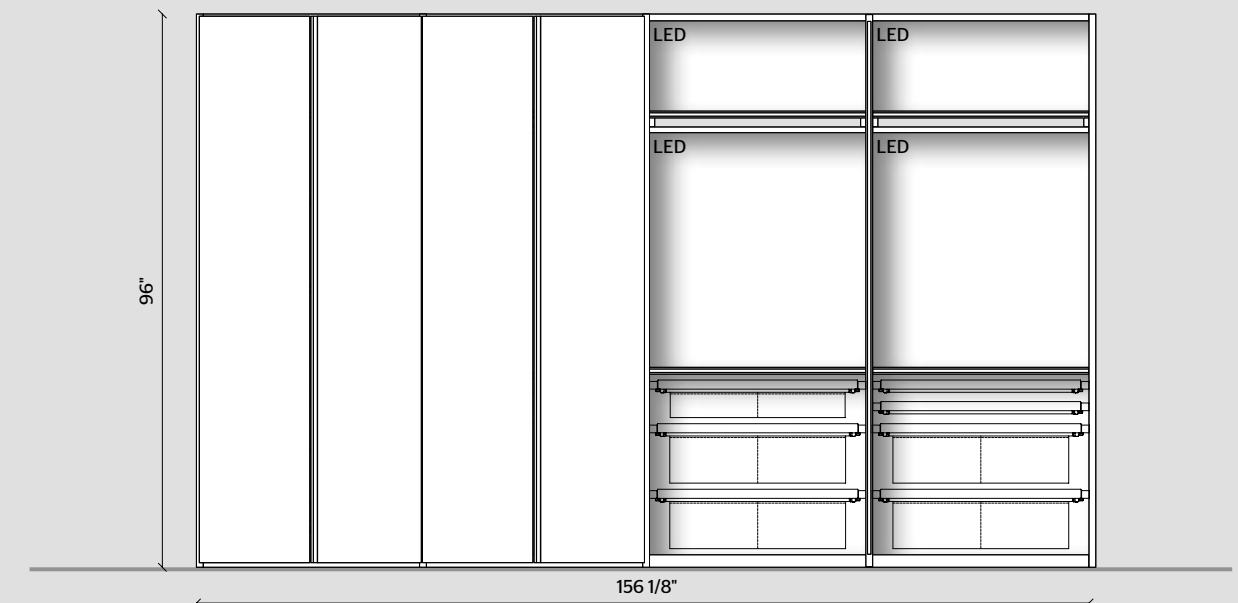

Gliss Master

2

WARDROBE WITH DOORS

"FIND ME" HINGED DOORS
LUNAR

**STRUCTURE, SHELVES,
SHOE RACK SHELF**
LIGHT CHESTNUT

CLOTHES RAILS
PEWTER COLOUR

PULL-OUT FRAME
HEMP ECO SKIN BOTTOM
WITH INTERNAL GRID

PULL-OUT FRAME WITH SACK
HEMP ECO SKIN
PEWTER COLOUR FRAME

TROUSER HOLDER
PULL-OUT FRAME
PEWTER COLOUR

LED LIGHTING BARS
WITH SENSOR

WARDROBE WITHOUT DOORS

STRUCTURE
LIGHT CHESTNUT

GLASS CENTRAL PARTITIONS
HEMP ECO SKIN INSERT
PEWTER COLOUR FRAME /
TRANSPARENT GLASS

SHELVES
HEMP ECO SKIN INSERT
PEWTER COLOUR PROFILE

CLOTHES RAILS
HEMP ECO SKIN

PULL-OUT FRAMES
HEMP ECO SKIN BOTTOM
WITH AND WITHOUT INTERNAL GRID

PULL-OUT FRAMES WITH SACK
HEMP ECO SKIN
PEWTER COLOUR FRAME

LED LIGHTING BARS,
RADIO CONTROL KIT