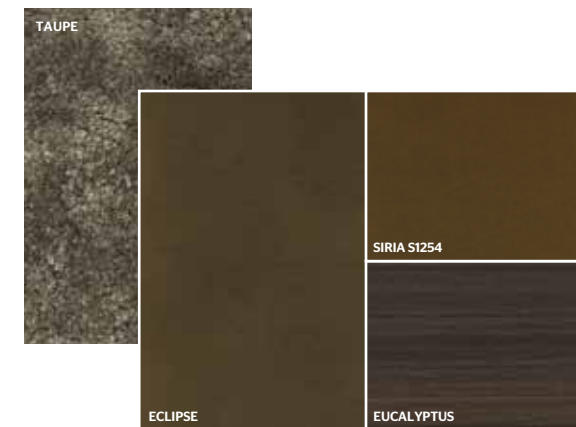

BLEVIO	TABLE
	BT32/10 W 320 D 105 H 74 ECLIPSE SINGLE-MATERIAL
JANET	CHAIRS WITH ARMS
	N.8 JSB1 W 53,5 D 60 H 81 SIRIA S1254 LEATHER EUCALYPTUS STRUCTURE
PALETTE	CARPET
MEASUREMENTS IN CM	TAPA03 500 X 300 TAUPE COLOUR