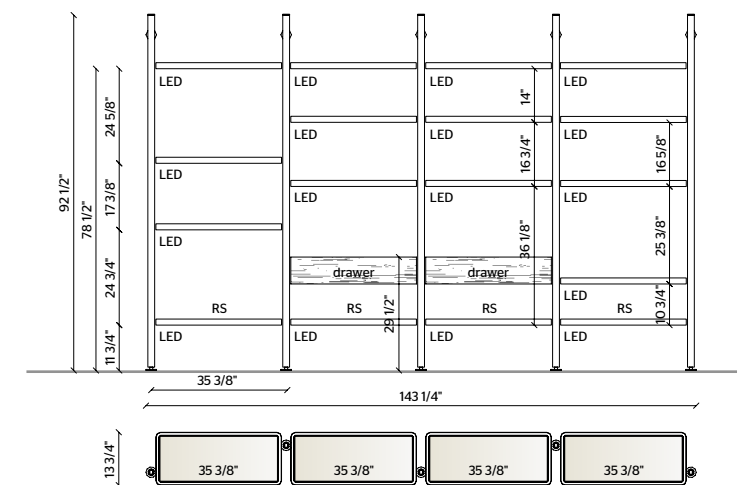

SHELVES FRAME
IRIS

SHELVES INSERT
TRANSPARENT GLASS,
SUNRISE OAK

LED LIGHTING,
RADIO CONTROL KIT

RS_SUNRISE OAK

RS_SUNRISE OAK

Hector Bookcase

WALL-MOUNTED BRACKETS,
SHELVES FRAME
IRIS

SHELVES INSERT
SUNRISE OAK,
IRIS MATT LACQUER