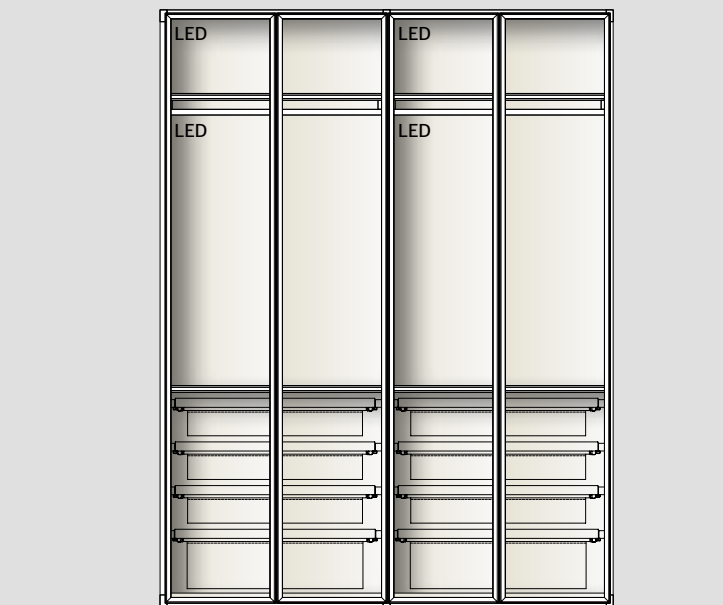

Gliss Master

4

WARDROBE WITH DOORS

"GLASS" HINGED DOORS
TRANSPARENT STOPSOL,
PEWTER COLOUR HANDLE AND
PERIMETER PROFILES

STRUCTURE
DARK CHESTNUT

SIDE PANELS
TRANSPARENT STOPSOL,
PEWTER COLOUR
PERIMETER FRAMES

CENTRAL PARTITION
PEWTER COLOUR FRAME

CLOTHES RAILS
TAUPE ECO SKIN

PULL-OUT FRAMES WITH SACK
TAUPE ECO SKIN
PEWTER COLOUR FRAME

LED LIGHTING BARS
WITH SENSOR