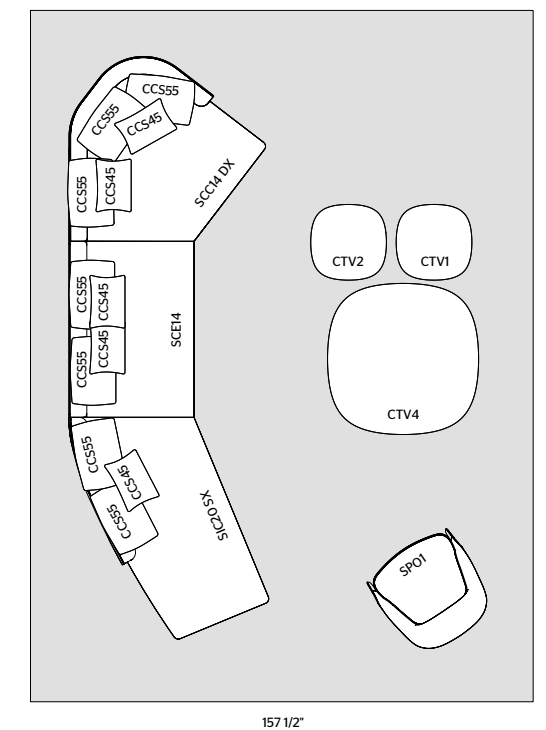

CARPET

500 X 400 / CUSTOMISED CARPET
 TAUPE COLOUR

MEASUREMENTS IN CM

CLEO	SEATING SYSTEM
	W 461 D 158 H 67 EXTERNAL STRUCTURE SIC20 SX + SCE14 + SCC14 DX SIRIA S1221 LEATHER INTERNAL CUSHIONING IIC20 SX + ICE14 + ICC14 DX WOK WH243 FABRIC BACK CUSHIONS N.7 CCS55 WOK WH243 FABRIC N.5 CCS45 KAOMA KH142 FABRIC
CLEO	COFFEE TABLES
	CTV1 W 60 D 60 H 31 MINK ECO SKIN TOP SUNRISE OAK BASE CTV2 W 60 D 60 H 44 IVORY ECO SKIN TOP SUNRISE OAK BASE CTV4 W 120 D 120 H 31 GALAXY PAINTED TOP SUNRISE OAK BASE
SUTTON	ARMCHAIR
	SPO1 W 83 D 84 H 69 SCIROCCO SD930 LEATHER
DEDALO	CARPET
	550 X 400 / CUSTOMISED CARPET SOFT GREY COLOUR