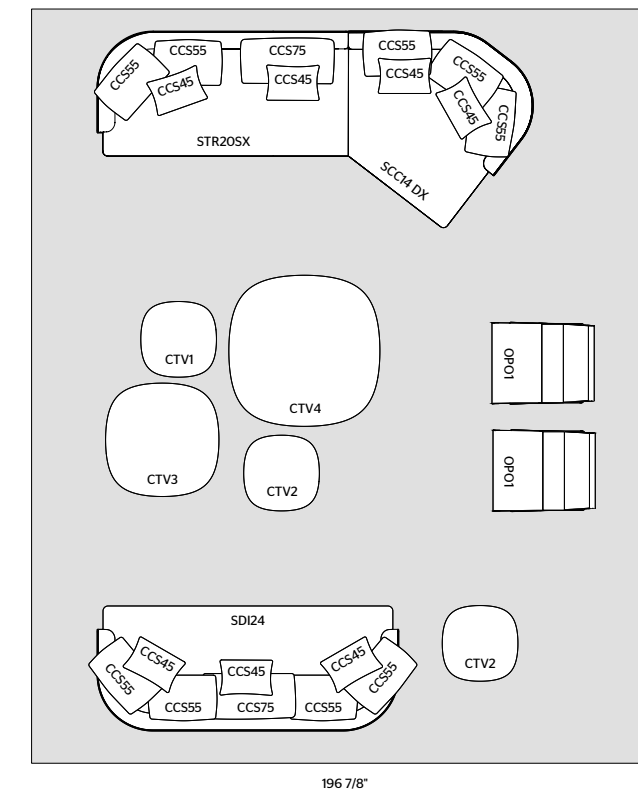

PALETTE

CARPET

600 X 500 / CUSTOMISED CARPET
DOVE GREY COLOUR

MEASUREMENTS IN CM

CLEO

SEATING SYSTEM

N.2 – W 350 D 156 H 67
EXTERNAL STRUCTURE
 STC20 SX + STC20 DX
 UNIQUE UE122 LEATHER

INTERNAL CUSHIONING
 ITC20 SX + ITC20 DX
 KIWI KH513 FABRIC