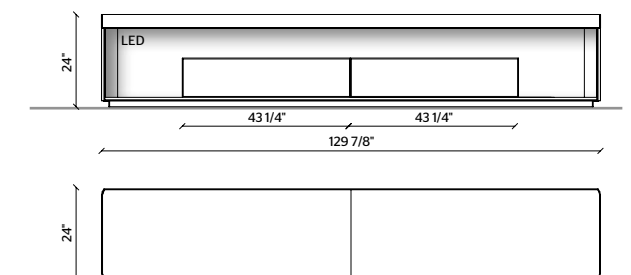

BOX STRUCTURE
EUCALYPTUS
TOP INSERT
SAHARA NOIR MARBLE
TOP FRAME
IRIS METAL
DRAWERS MODULES
EUCALYPTUS
LED LIGHTING,
RADIO CONTROL KIT