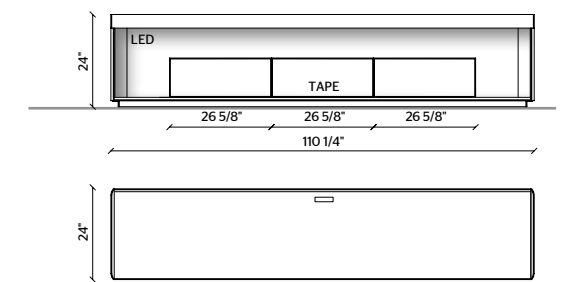

2

- BOX STRUCTURE, TOP INSERT**
SUNRISE OAK
- TOP FRAME**
IRIS METAL
- DRAWER AND TAPE MODULES**
SUNRISE OAK
- LED LIGHTING,**
RADIO CONTROL KIT

Living Box

3

- BOX STRUCTURE**
SUNRISE OAK
- TOP INSERT**
BRECCIA CAPRAIA MARBLE
- TOP FRAME**
PEWTER COLOUR METAL
- DRAWERS AND TAPE MODULES**
PEWTER COLOUR PAINTED
- LED LIGHTING,**
RADIO CONTROL KIT