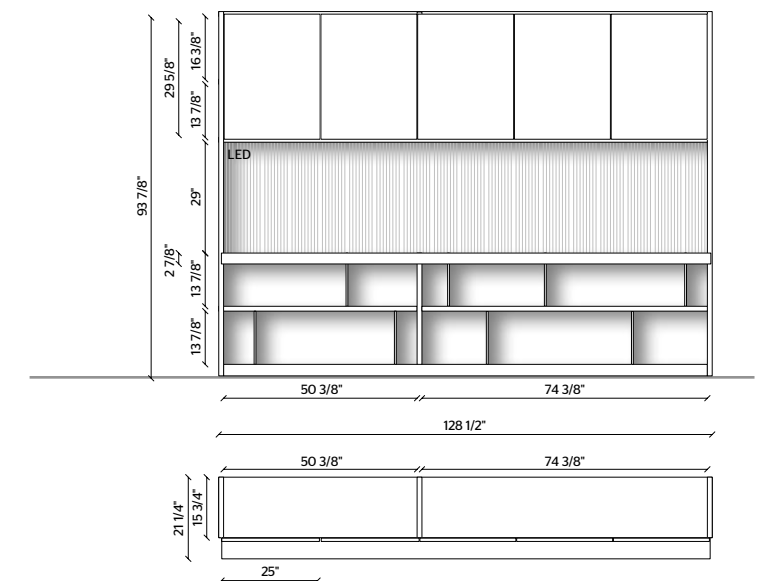

505 UP System

3

STRUCTURE, BACKS
STARDUST MATT LACQUER

DOORS
TRANSPARENT STOPSOL GLASS
WITH PEWTER COLOUR FRAME

DRAWERS
SUNRISE OAK

**LED LIGHTING,
RADIO CONTROL KIT**

THE LACQUERED OR WOODEN DOORS
AND DRAWERS ARE 22 MM THICK

4

STRUCTURE
LONDON SKY MATT LACQUER

BACKS
SUNRISE OAK RAYS

DOORS
SUNRISE OAK

PROTRUDING SHELF
HEMP ECO SKIN
WITH IRIS METAL SHELF EDGING

CENTRAL DIVIDING PANELS
IRIS METAL

**LED LIGHTING,
RADIO CONTROL KIT**