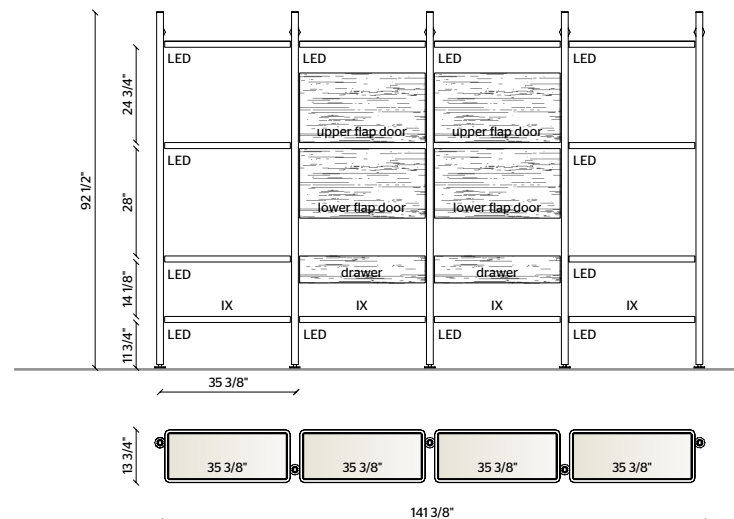

IX_IRIS MATT LACQUER