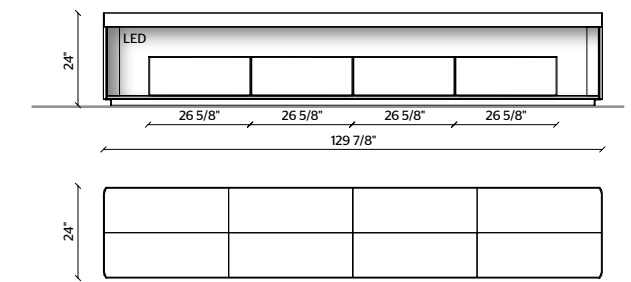

BOX STRUCTURE, TOP INSERT
SUNRISE OAK
TOP FRAME
PEWTER COLOUR METAL
DRAWERS MODULES
PEWTER COLOUR PAINTED
LED LIGHTING,
RADIO CONTROL KIT