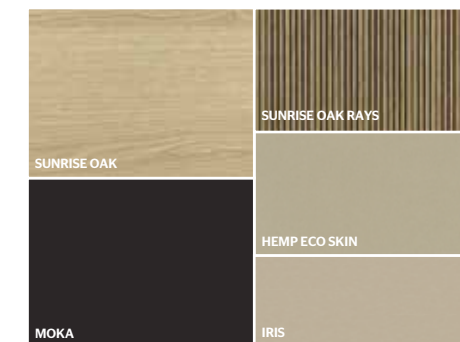

STRUCTURE
LONDON SKY MATT LACQUER

BACKS
SUNRISE OAK
SUNRISE OAK RAYS

PROTRUDING SHELF
HEMP ECO SKIN
WITH IRIS METAL SHELF EDGING

CENTRAL DIVIDING PANELS
IRIS METAL

LED LIGHTING,
RADIO CONTROL KIT

STRUCTURE
MOKA MATT LACQUER

BACKS
SUNRISE OAK
SUNRISE OAK RAYS

DISPLAY WITH VERTICAL SLIDING DOOR
MOKA MATT LACQUER,
TRANSPARENT STOPSOL GLASS DOOR
WITH IRIS FRAME,
INTERNAL SHELF
TRANSPARENT GLASS

PROTRUDING SHELF
HEMP ECO SKIN
WITH IRIS METAL SHELF EDGING

CENTRAL DIVIDING PANELS
IRIS METAL

LED LIGHTING,
RADIO CONTROL KIT