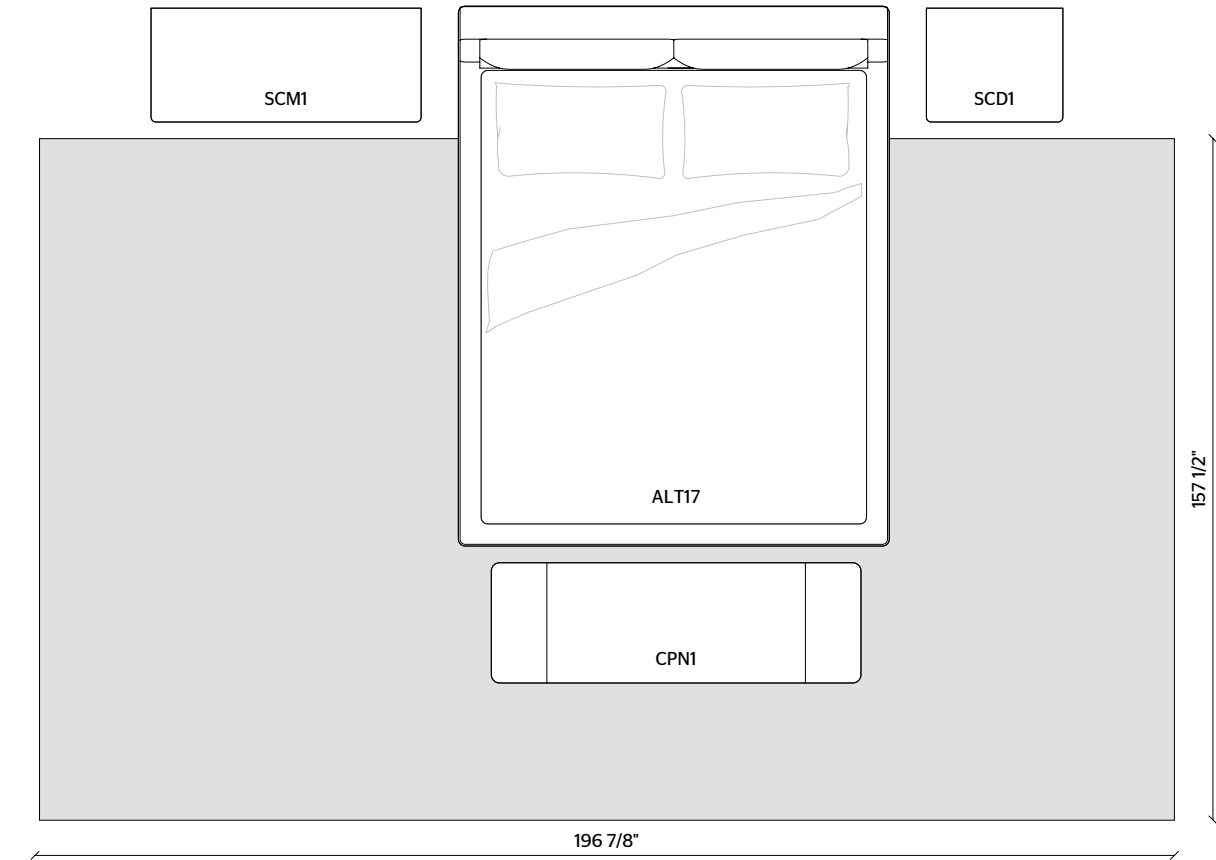

2

MEASUREMENTS IN CM

ALDGATE	BED ALT 17 W 190 D 238 H 97 outer dimensions BED SURROUND UNIQUE UE122 LEATHER GROSGRAIN DARK BROWN COLOUR PAIR OF HEADBOARD CUSHIONS WOK WH220 FABRIC	7070	DRAWER UNITS SCD1 NIGHT TABLE W 60 D 50,2 H 42,4 PEWTER COLOUR MATT LACQUER MATT EUCALYPTUS TOP SCM1 CHEST OF DRAWERS W 119 H D 50,2 H 61,7 SPICE MATT LACQUER MATT EUCALYPTUS TOP
ALDGATE	BENCH CPN1 W 163 D 53 H 36 UNIQUE UE122 LEATHER BLACK NICKEL FEET	STRIPE	CARPET TASTO4 500 X 400 CREAM GREY COLOUR