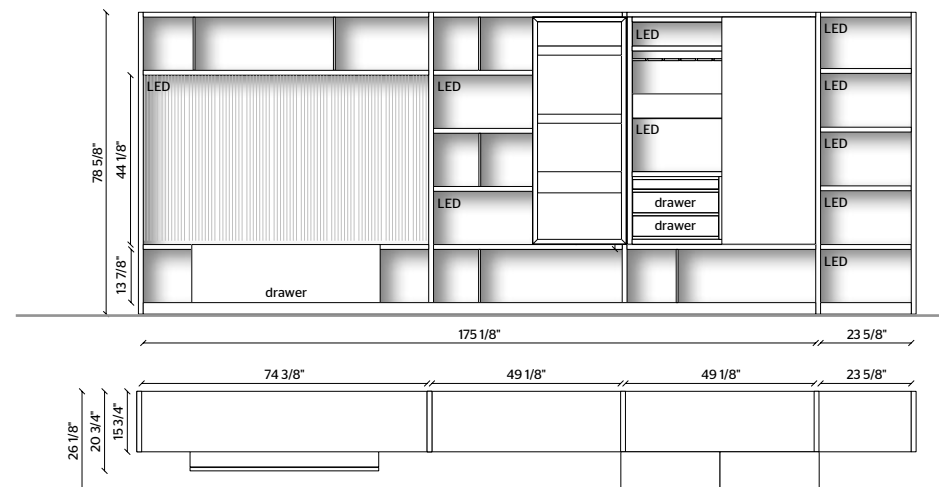

THE LACQUERED OR WOODEN DOORS AND DRAWERS ARE 22 MM THICK

505 UP System

11

- STRUCTURE**
ANTHRACITE MATT LACQUER
- BACKS**
SUNRISE OAK
- DOORS**
GLAZE SPECIAL LACQUER
- CENTRAL DIVIDING PANELS**
PEWTER COLOUR METAL
- LED LIGHTING,
RADIO CONTROL KIT**