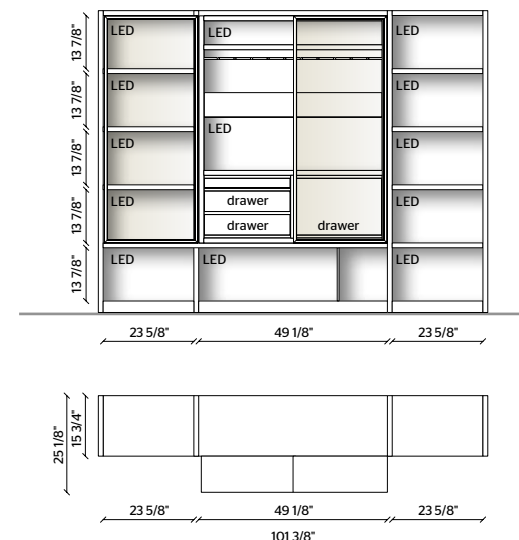

STRUCTURE
PETROLEUM BLUE GLOSSY LACQUER

BACKS
GRAPHITE OAK

CENTRAL DIVIDING PANEL
PEWTER COLOUR METAL

**LED LIGHTING,
RADIO CONTROL KIT**

HARRY'S BAR MODULE

STRUCTURE
PETROLEUM BLUE MATT LACQUER

BACK PANEL
CALACATTA VENA VECCHIA CERAMIC

DOORS
TRANSPARENT STOPSOL GLASS
WITH PEWTER COLOUR PROFILE

*WINE GLASS RACK,
SHELF WITH FLAP*
PEWTER COLOUR MATT LACQUER

DRAWER TOP UNIT
GREY ECO SKIN

DRAWERS, TRAY
GRAPHITE OAK

STRUCTURE, BACKS
STARDUST MATT LACQUER

DOORS
TRANSPARENT STOPSOL GLASS
WITH PEWTER COLOUR FRAME

CENTRAL DIVIDING PANELS
PEWTER COLOUR METAL

**LED LIGHTING,
RADIO CONTROL KIT**