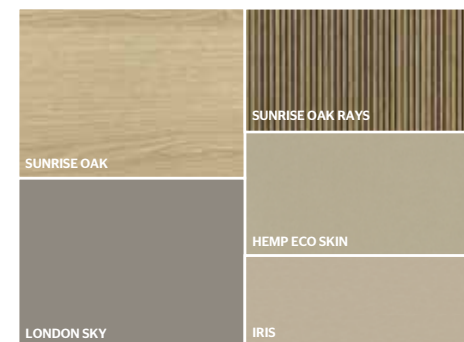

STRUCTURE
LONDON SKY MATT LACQUER

BACKS
SUNRISE OAK
SUNRISE OAK RAYS

PROTRUDING SHELF
HEMP ECO SKIN
WITH IRIS METAL SHELF EDGING

CENTRAL DIVIDING PANELS
IRIS METAL

LED LIGHTING,
RADIO CONTROL KIT

STRUCTURE
MOKA MATT LACQUER

BACKS
SUNRISE OAK
SUNRISE OAK RAYS

DISPLAY WITH VERTICAL SLIDING DOOR
MOKA MATT LACQUER,
TRANSPARENT STOPSOL GLASS DOOR
WITH IRIS FRAME,
INTERNAL SHELF
TRANSPARENT GLASS

PROTRUDING SHELF
HEMP ECO SKIN
WITH IRIS METAL SHELF EDGING

CENTRAL DIVIDING PANELS
IRIS METAL

LED LIGHTING,
RADIO CONTROL KIT