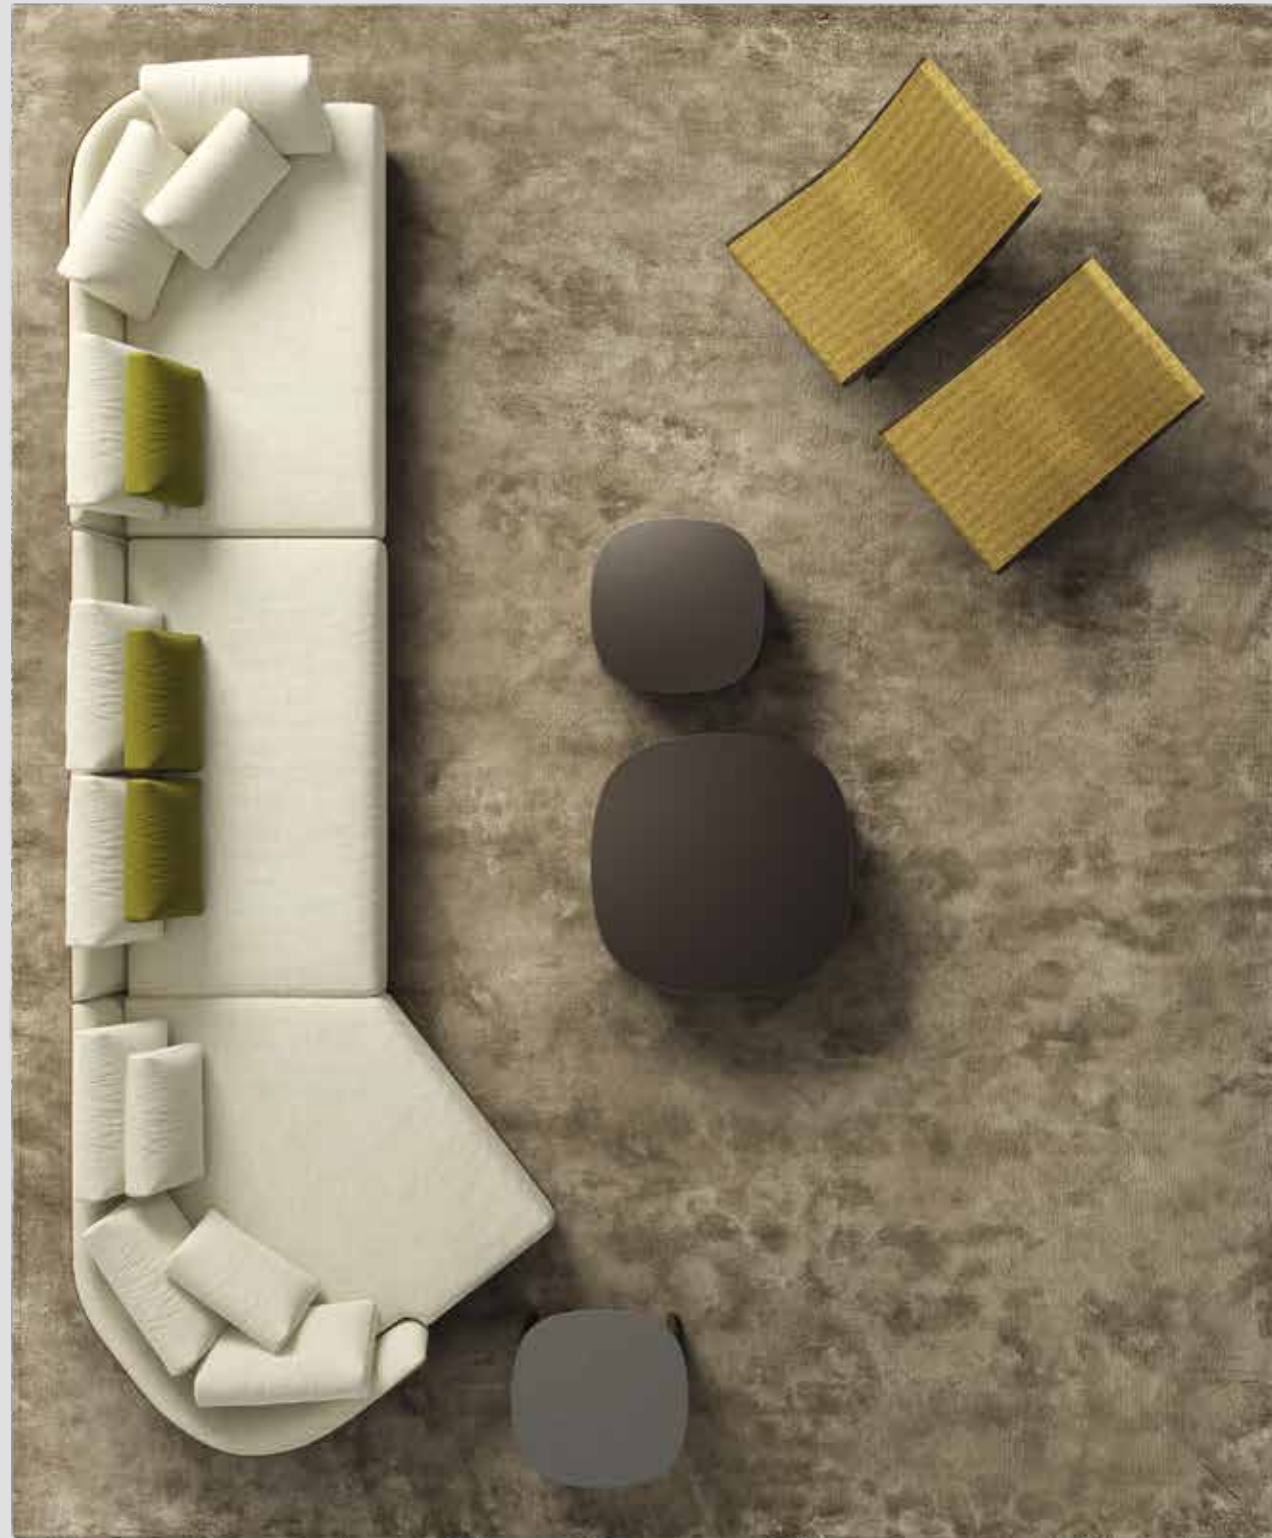

MEASUREMENTS IN CM

CLEO

SEATING SYSTEM

W 447 D 156 H 67

EXTERNAL STRUCTURE
SCC14 SX + SCE14 + STR16 DX
SIRIA S1254 LEATHER

INTERNAL CUSHIONING
ICC14 SX + ICE14 + ITR16 DX
KERMESSE KH713 FABRIC

BACK CUSHIONS
N.8 CCS55 KERMESSE KH713 FABRIC
N.3 CCS45 KERMESSE KH713 FABRIC
N.3 CCS45 WOK WH245 FABRIC

CLEO

COFFEE TABLES

CTV1 W 60 D 60 H 31
GALAXY PAINTED TOP
EUCALYPTUS BASE

CTV2 W 60 D 60 H 44
TAUPE ECO SKIN TOP
EUCALYPTUS BASE

CTV3 W 90 D 90 H 31
GALAXY PAINTED TOP
EUCALYPTUS BASE

YOELL

ARMCHAIRS

N.2 OPO1 W 65 D 84 H 88
ZANZIBAR ZH351 FABRIC
EUCALYPTUS STRUCTURE

PALETTE

CARPET

500 X 400 / CUSTOMISED CARPET
TAUPE COLOUR